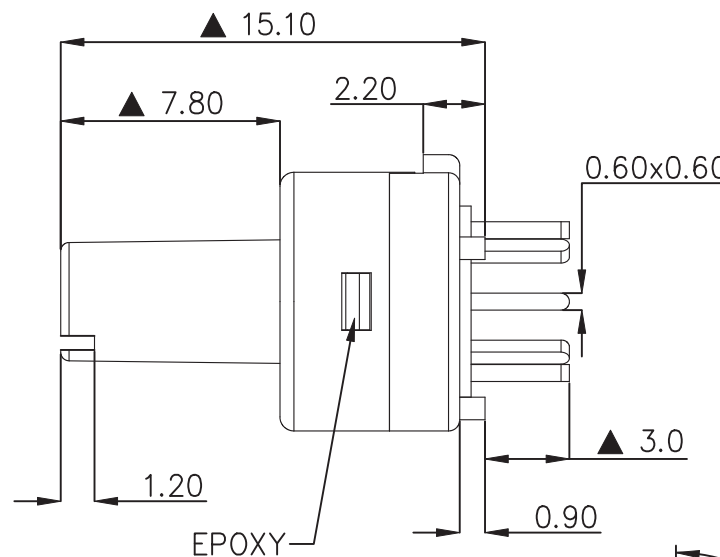

本公司智慧財產，未經同意不得複製
DAILYWELL copyright, may not be used
without permission from DAILYWELL

P.C.B. LAYOUT

TRAVEL	SWITCH POSITION
45°	C-1
90°	C-2
135°	C-3
180°	C-4
225°	C-5

SPECIFICATIONS

ELECTRICAL RATING: 0.5A 24VDC; 0.2A 48VDC
CONTACT RESISTANCE: 100 mΩ MAX.
INSULATION RESISTANCE: 100 MΩ MIN. 500VDC
DIELECTRIC STRENGTH: 500VAC for 1 minute
OPERATING FORCE: 350±150g
OPERATING LIFE: 2,000 cycles
OPERATING TEMPERATURE RANGE: -20°C ~ 70°C

MATERIAL
HOUSING: NYLON 6/6
BASE: LCP
ACTUATOR: NYLON 6/6
TERMINAL: Brass gold plating.
RoHS: 2002/95/EC

德利威電子股份有限公司
DAILYWELL ELECTRONICS CO.,LTD.

符號	原尺寸	修改後尺寸	變更日期	SCALE (比例): 4:1	TITLE 圖名	ROTARY SWITCH			SIZE 圖紙
1	(A)			TOLERANCE (公差): 0.00 mm ± 0.25mm 0.0 mm ± 0.40mm ANGULAR: ± 5° FILE NAME: RT0032	DWG NO. 圖號	RT-005			SIZE 圖紙 A4
2	(B)				REV. 版本	A	DATE 日期	OCT - 18 - 2011	UNIT 單位 mm
3	(C)				CHECKED BY 審核	RICHARD		DRAWN BY 製圖	SHEET 張數 1 of 1
4	(D)								
5	(E)								