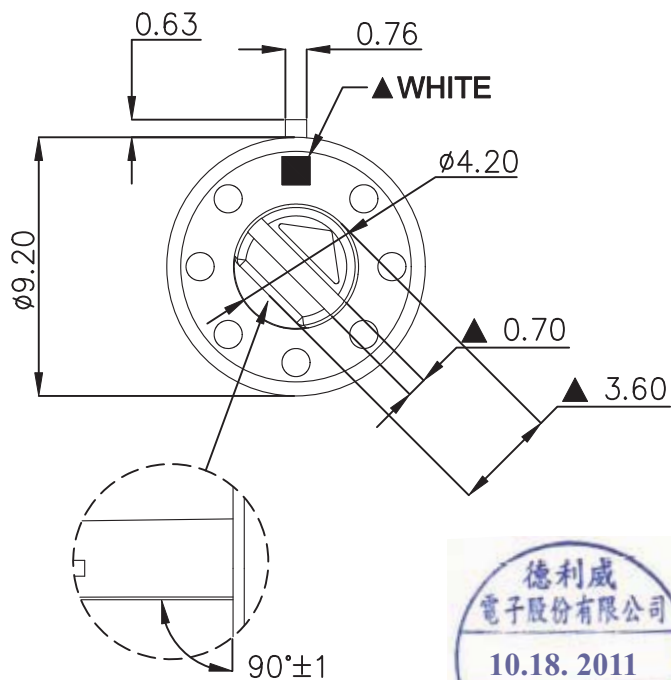

本公司智慧財產，未經同意不得複製
DAILYWELL copyright, may not be used
without permission from DAILYWELL

P.C.B. LAYOUT

TRAVEL	SWITCH POSITION
45°	C-1
90°	C-2
135°	C-3
180°	C-4
225°	C-5

SPECIFICATIONS

ELECTRICAL RATING: 0.5A 24VDC; 0.2A 48VDC
CONTACT RESISTANCE: 100 mΩ MAX.
INSULATION RESISTANCE: 100 MΩ MIN. 500VDC
DIELECTRIC STRENGTH: 500VAC for 1 minute
OPERATING FORCE: 350±150g
OPERATING LIFE: 2,000 cycles
OPERATING TEMPERATURE RANGE: -20°C ~ 70°C

MATERIAL
HOUSING: NYLON 6/6
BASE: LCP
ACTUATOR: NYLON 6/6
TERMINAL: Brass gold plating.
RoHS: 2002/95/EC

德利威電子股份有限公司
DAILYWELL ELECTRONICS CO.,LTD.

符號	原尺寸	修改後尺寸	變更日期	SCALE (比例): 4:1	TITLE 圖名	ROTARY SWITCH			SIZE 圖紙
1	(A)			TOLERANCE (公差): 0.00 mm ± 0.25mm 0.0 mm ± 0.40mm ANGULAR: ± 5° FILE NAME: RT0032	DWG NO. 圖號	RT-005			SIZE 圖紙 A4
2	(B)				REV. 版本	A	DATE 日期	OCT - 18 - 2011	UNIT 單位 mm
3	(C)				CHECKED BY 審核	RICHARD		DRAWN BY 製圖	SHEET 張數 1 of 1
4	(D)								
5	(E)								