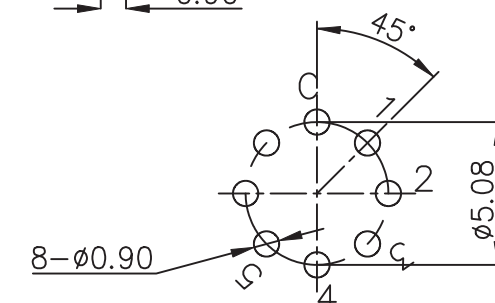

本公司智慧財產，未經同意不得複製
DAILYWELL copyright, may not be used
without permission from DAILYWELL

P.C.B. LAYOUT

TRAVEL	SWITCH POSITION
45°	C-1
90°	C-2
135°	C-3
180°	C-4
225°	C-5

SPECIFICATIONS

ELECTRICAL RATING: 0.5A 24VDC; 0.2A 48VDC
CONTACT RESISTANCE: 100 mΩ MAX.
INSULATION RESISTANCE: 100 MΩ MIN. 500VDC
DIELECTRIC STRENGTH: 500VAC for 1 minute
OPERATING FORCE: 350±150g
OPERATING LIFE: 2,000 cycles
OPERATING TEMPERATURE RANGE: -20°C ~ 70°C

MATERIAL
HOUSING: NYLON 6/6
BASE: LCP
ACTUATOR: NYLON 6/6
TERMINAL: Brass gold plating.
RoHS: 2002/95/EC

德利威電子股份有限公司
DAILYWELL ELECTRONICS CO.,LTD.

符號	原尺寸	修改後尺寸	變更日期	SCALE (比例): 4:1	TITLE 圖名	ROTARY SWITCH			SIZE 圖紙
1	(A)			TOLERANCE (公差): 0.00 mm ± 0.25mm 0.0 mm ± 0.40mm ANGULAR: ± 5° FILE NAME: RT0032	DWG NO. 圖號	RT-005			SIZE 圖紙 A4
2	(B)				REV. 版本	A	DATE 日期	OCT - 18 - 2011	UNIT 單位 mm
3	(C)				CHECKED BY 審核	RICHARD		DRAWN BY 製圖	SHEET 張數 1 of 1
4	(D)								
5	(E)								