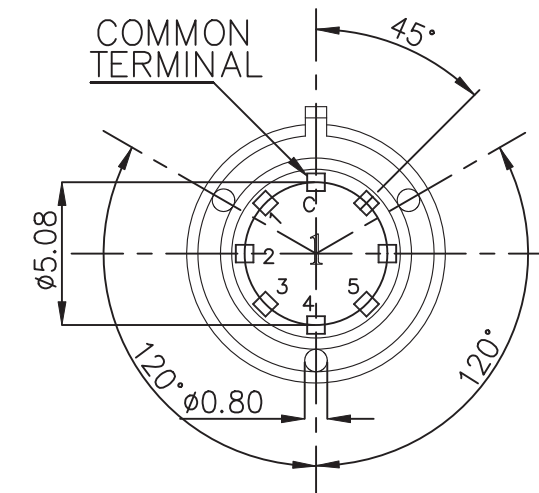

本公司智慧財產，未經同意不得複製
DAILYWELL copyright, may not be used
without permission from DAILYWELL

P.C.B. LAYOUT

TRAVEL	SWITCH POSITION
45°	C-1
90°	C-2
135°	C-3
180°	C-4
225°	C-5

SPECIFICATIONS

ELECTRICAL RATING: 0.5A 24VDC; 0.2A 48VDC
CONTACT RESISTANCE: 100 mΩ MAX.
INSULATION RESISTANCE: 100 MΩ MIN. 500VDC
DIELECTRIC STRENGTH: 500VAC for 1 minute
OPERATING FORCE: 350±150g
OPERATING LIFE: 2,000 cycles
OPERATING TEMPERATURE RANGE: -20°C ~ 70°C

MATERIAL
HOUSING: NYLON 6/6
BASE: LCP
ACTUATOR: NYLON 6/6
TERMINAL: Brass gold plating.
RoHS: 2002/95/EC

德利威電子股份有限公司
DAILYWELL ELECTRONICS CO.,LTD.

符號	原尺寸	修改後尺寸	變更日期	SCALE (比例): 4:1	TITLE 圖名	ROTARY SWITCH			SIZE 圖紙
1	(A)			TOLERANCE (公差): 0.00 mm ± 0.25mm 0.0 mm ± 0.40mm ANGULAR: ± 5° FILE NAME: RT0032	DWG NO. 圖號	RT-005			SIZE 圖紙 A4
2	(B)				REV. 版本	A	DATE 日期	OCT - 18 - 2011	UNIT 單位 mm
3	(C)				CHECKED BY 審核	RICHARD		DRAWN BY 製圖	SHEET 張數 1 of 1
4	(D)								
5	(E)								