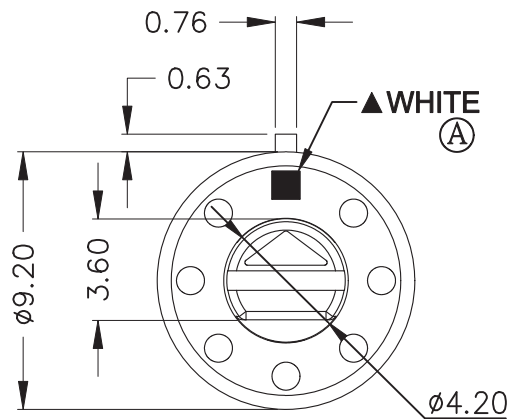

本公司智慧財產，未經同意不得複製
DAILYWELL copyright, may not be used
without permission from DAILYWELL

SPECIFICATIONS

ELECTRICAL RATING: 0.5A 24VDC; 0.2A 48VDC
CONTACT RESISTANCE: 100 mΩ MAX.
INSULATION RESISTANCE: 100 MΩ MIN. 500VDC
DIELECTRIC STRENGTH: 500VAC for 1 minute
OPERATING FORCE: 350±150g (A)
OPERATING LIFE: 2,000 cycles
OPERATING TEMPERATURE RANGE : -20°C ~ 70°C

MATERIAL
HOUSING: NYLON 6/6
BASE: LCP
ACTUATOR: NYLON 6/6
TERMINAL: Brass gold plating.
RoHS: 2002/95/EC

P.C.B. LAYOUT

TRAVEL	SWITCH POSITION
0°	C-C(OFF)
45°	C-1
90°	C-2
135°	C-3

德利威電子股份有限公司
DAILYWELL ELECTRONICS CO.,LTD.

符號	原尺寸	修改後尺寸	變更日期
1 (A)	CONN標示變更參照ECN GC11081,350±100g變更±150g		SEP-05-2011
2 (B)			
3 (C)			
4 (D)			
5 (E)			

SCALE (比例): 4:1
TOLERANCE (公差):
0.00 mm ± 0.25mm
0.0 mm ± 0.40mm
ANGULAR: ± 5°
FILE NAME: RT0008

TITLE 圖名	ROTARY SWITCH			SIZE 圖紙	A4
DWG NO. 圖號	RT-0C3			UNIT 單位	mm
REV. 版本	B	DATE 日期	DEC - 03 - 2010	SHEET 張數	1 of 1
CHECKED BY 審核	RICHARD		DRAWN BY 製圖	IRENE	

X-ON Electronics

Largest Supplier of Electrical and Electronic Components