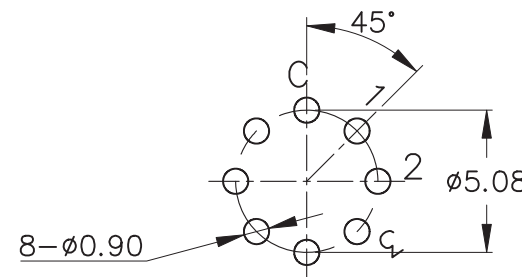

本公司智慧財產，未經同意不得複製
DAILYWELL copyright, may not be used
without permission from DAILYWELL

SPECIFICATIONS

ELECTRICAL RATING: 0.5A 24VDC; 0.2A 48VDC
CONTACT RESISTANCE: 100 mΩ MAX.
INSULATION RESISTANCE: 100 MΩ MIN. 500VDC
DIELECTRIC STRENGTH: 500VAC for 1 minute
OPERATING FORCE: 350±150g (A)
OPERATING LIFE: 2,000 cycles
OPERATING TEMPERATURE RANGE : -20°C ~ 70°C

MATERIAL
HOUSING: NYLON 6/6
BASE: LCP
ACTUATOR: NYLON 6/6
TERMINAL: Brass gold plating.
RoHS: 2002/95/EC

P.C.B. LAYOUT

TRAVEL	SWITCH POSITION
0°	C-C(OFF)
45°	C-1
90°	C-2
135°	C-3

德利威電子股份有限公司
DAILYWELL ELECTRONICS CO.,LTD.

符號	原尺寸	修改後尺寸	變更日期
1 (A)	CONN標示變更參照ECN GC11081,350±100g變更±150g		SEP-05-2011
2 (B)			
3 (C)			
4 (D)			
5 (E)			

SCALE (比例): 4:1
TOLERANCE (公差):
0.00 mm ± 0.25mm
0.0 mm ± 0.40mm
ANGULAR: ± 5°
FILE NAME: RT0008

TITLE 圖名	ROTARY SWITCH			SIZE 圖紙	A4
DWG NO. 圖號	RT-0C3			UNIT 單位	mm
REV. 版本	B	DATE 日期	DEC - 03 - 2010	SHEET 張數	1 of 1
CHECKED BY 審核	RICHARD		DRAWN BY 製圖	IRENE	

X-ON Electronics

Largest Supplier of Electrical and Electronic Components