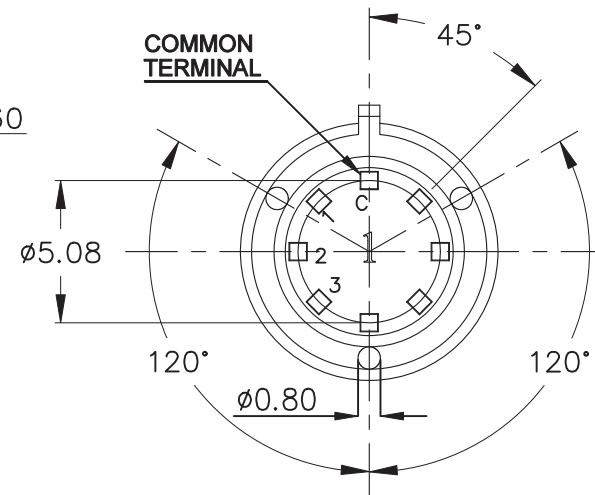

本公司智慧財產，未經同意不得複製
DAILYWELL copyright, may not be used
without permission from DAILYWELL

SPECIFICATIONS

ELECTRICAL RATING: 0.5A 24VDC; 0.2A 48VDC
CONTACT RESISTANCE: 100 mΩ MAX.
INSULATION RESISTANCE: 100 MΩ MIN. 500VDC
DIELECTRIC STRENGTH: 500VAC for 1 minute
OPERATING FORCE: 350±150g (A)
OPERATING LIFE: 2,000 cycles
OPERATING TEMPERATURE RANGE : -20°C ~ 70°C

MATERIAL
HOUSING: NYLON 6/6
BASE: LCP
ACTUATOR: NYLON 6/6
TERMINAL: Brass gold plating.
RoHS: 2002/95/EC

P.C.B. LAYOUT

TRAVEL	SWITCH POSITION
0°	C-C(OFF)
45°	C-1
90°	C-2
135°	C-3

德利威電子股份有限公司
DAILYWELL ELECTRONICS CO.,LTD.

符號	原尺寸	修改後尺寸	變更日期
1 (A)	CONN標示變更參照ECN GC11081,350±100g變更±150g		SEP-05-2011
2 (B)			
3 (C)			
4 (D)			
5 (E)			

SCALE (比例): 4:1
TOLERANCE (公差):
0.00 mm ± 0.25mm
0.0 mm ± 0.40mm
ANGULAR: ± 5°
FILE NAME: RT0008

TITLE 圖名	ROTARY SWITCH			SIZE 圖紙	A4
DWG NO. 圖號	RT-0C3			UNIT 單位	mm
REV. 版本	B	DATE 日期	DEC - 03 - 2010	SHEET 張數	1 of 1
CHECKED BY 審核	RICHARD		DRAWN BY 製圖	IRENE	

X-ON Electronics

Largest Supplier of Electrical and Electronic Components