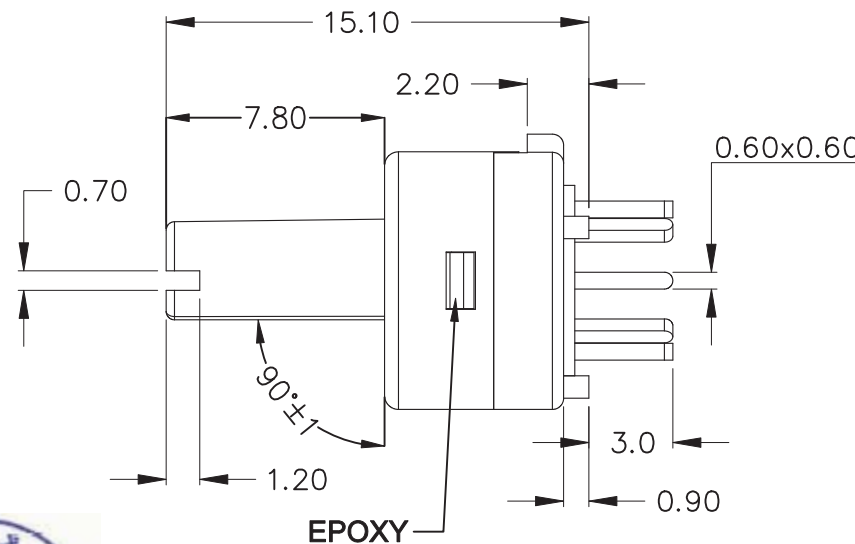

本公司智慧財產，未經同意不得複製
DAILYWELL copyright, may not be used
without permission from DAILYWELL

SPECIFICATIONS

ELECTRICAL RATING: 0.5A 24VDC; 0.2A 48VDC
CONTACT RESISTANCE: 100 mΩ MAX.
INSULATION RESISTANCE: 100 MΩ MIN. 500VDC
DIELECTRIC STRENGTH: 500VAC for 1 minute
OPERATING FORCE: 350±150g (A)
OPERATING LIFE: 2,000 cycles
OPERATING TEMPERATURE RANGE : -20°C ~ 70°C

MATERIAL
HOUSING: NYLON 6/6
BASE: LCP
ACTUATOR: NYLON 6/6
TERMINAL: Brass gold plating.
RoHS: 2002/95/EC

P.C.B. LAYOUT

TRAVEL	SWITCH POSITION
0°	C-C(OFF)
45°	C-1
90°	C-2
135°	C-3

德利威電子股份有限公司
DAILYWELL ELECTRONICS CO.,LTD.

符號	原尺寸	修改後尺寸	變更日期
1 (A)	CONN標示變更參照ECN GC11081,350±100g變更±150g		SEP-05-2011
2 (B)			
3 (C)			
4 (D)			
5 (E)			

SCALE (比例): 4:1
TOLERANCE (公差):
0.00 mm ± 0.25mm
0.0 mm ± 0.40mm
ANGULAR: ± 5°
FILE NAME: RT0008

TITLE 圖名	ROTARY SWITCH			SIZE 圖紙	A4
DWG NO. 圖號	RT-0C3			UNIT 單位	mm
REV. 版本	B	DATE 日期	DEC - 03 - 2010	SHEET 張數	1 of 1
CHECKED BY 審核	RICHARD		DRAWN BY 製圖	IRENE	

X-ON Electronics

Largest Supplier of Electrical and Electronic Components