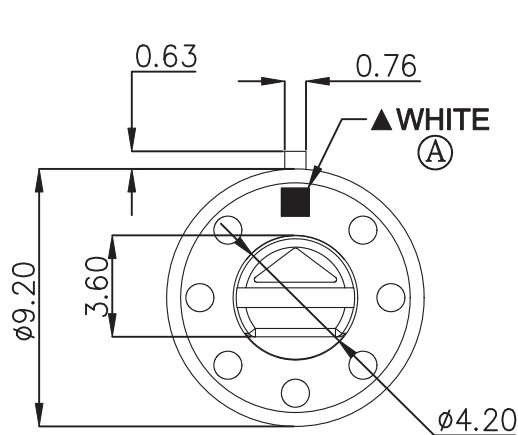

本公司智慧財產，未經同意不得複製
DAILYWELL copyright, may not be used
without permission from DAILYWELL

TRAVEL	SWITCH POSITION
0°	C-C(OFF)
45°	C-1
90°	C-2
135°	C-3
180°	C-4
225°	C-5

SPECIFICATIONS

ELECTRICAL RATING: 0.5A 24VDC; 0.2A 48VDC
CONTACT RESISTANCE: 100 mΩ MAX.
INSULATION RESISTANCE: 100 MΩ MIN. 500VDC
DIELECTRIC STRENGTH: 500VAC for 1 minute
OPERATING FORCE: 350±150g (A)
OPERATING LIFE: 2,000 cycles
OPERATING TEMPERATURE RANGE : -20°C ~ 70°C

MATERIAL
HOUSING: NYLON 6/6
BASE: LCP
ACTUATOR: NYLON 6/6
TERMINAL: Brass gold plating.
RoHS: 2002/95/EC

P.C.B. LAYOUT

德利威電子股份有限公司
DAILYWELL ELECTRONICS CO.,LTD.

符號	原尺寸	修改後尺寸	變更日期
1 (A)	CONN標示變更參照ECN GC11081,350±100g變更±150g		SEP-05-2011
2 (B)			
3 (C)			
4 (D)			
5 (E)			

SCALE (比例): 4 : 1
TOLERANCE (公差):
0.00 mm ± 0.25mm
0.0 mm ± 0.40mm
ANGULAR : ± 5°
FILE NAME : RT0024

TITLE 圖名	ROTARY SWITCH			SIZE 圖紙	A4
DWG NO. 圖號	RT-0C5			UNIT 單位	mm
REV. 版本	B	DATE 日期	MAY - 24 - 2011	SHEET 張數	1 of 1
CHECKED BY 審核	RICHARD		DRAWN BY 製圖	IRENE	