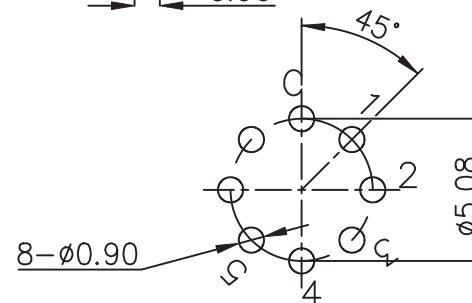

本公司智慧財產，未經同意不得複製
DAILYWELL copyright, may not be used
without permission from DAILYWELL

TRAVEL	SWITCH POSITION
0°	C-C(OFF)
45°	C-1
90°	C-2
135°	C-3
180°	C-4
225°	C-5

SPECIFICATIONS

ELECTRICAL RATING: 0.5A 24VDC; 0.2A 48VDC
CONTACT RESISTANCE: 100 mΩ MAX.
INSULATION RESISTANCE: 100 MΩ MIN. 500VDC
DIELECTRIC STRENGTH: 500VAC for 1 minute
OPERATING FORCE: 350±150g (A)
OPERATING LIFE: 2,000 cycles
OPERATING TEMPERATURE RANGE : -20°C ~ 70°C

MATERIAL
HOUSING: NYLON 6/6
BASE: LCP
ACTUATOR: NYLON 6/6
TERMINAL: Brass gold plating.
RoHS: 2002/95/EC

P.C.B. LAYOUT

德利威電子股份有限公司
DAILYWELL ELECTRONICS CO.,LTD.

符號	原尺寸	修改後尺寸	變更日期
1 (A)	CONN標示變更參照ECN GC11081,350±100g變更±150g		SEP-05-2011
2 (B)			
3 (C)			
4 (D)			
5 (E)			

SCALE (比例): 4 : 1
TOLERANCE (公差):
0.00 mm ± 0.25mm
0.0 mm ± 0.40mm
ANGULAR : ± 5°
FILE NAME : RT0024

TITLE 圖名	ROTARY SWITCH			SIZE 圖紙	A4
DWG NO. 圖號	RT-0C5			UNIT 單位	mm
REV. 版本	B	DATE 日期	MAY - 24 - 2011	SHEET 張數	1 of 1
CHECKED BY 審核	RICHARD		DRAWN BY 製圖	IRENE	