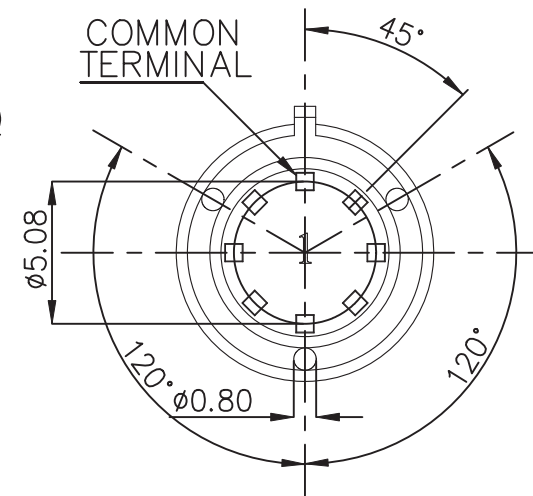

本公司智慧財產，未經同意不得複製
DAILYWELL copyright, may not be used
without permission from DAILYWELL

TRAVEL	SWITCH POSITION
0°	C-C(OFF)
45°	C-1
90°	C-2
135°	C-3
180°	C-4
225°	C-5

SPECIFICATIONS

ELECTRICAL RATING: 0.5A 24VDC; 0.2A 48VDC
CONTACT RESISTANCE: 100 mΩ MAX.
INSULATION RESISTANCE: 100 MΩ MIN. 500VDC
DIELECTRIC STRENGTH: 500VAC for 1 minute
OPERATING FORCE: 350±150g (A)
OPERATING LIFE: 2,000 cycles
OPERATING TEMPERATURE RANGE : -20°C ~ 70°C

MATERIAL
HOUSING: NYLON 6/6
BASE: LCP
ACTUATOR: NYLON 6/6
TERMINAL: Brass gold plating.
RoHS: 2002/95/EC

P.C.B. LAYOUT

德利威電子股份有限公司
DAILYWELL ELECTRONICS CO.,LTD.

符號	原尺寸	修改後尺寸	變更日期
1 (A)	CONN標示變更參照ECN GC11081,350±100g變更±150g		SEP-05-2011
2 (B)			
3 (C)			
4 (D)			
5 (E)			

SCALE (比例): 4 : 1
TOLERANCE (公差):
0.00 mm ± 0.25mm
0.0 mm ± 0.40mm
ANGULAR : ± 5°
FILE NAME : RT0024

TITLE 圖名	ROTARY SWITCH			SIZE 圖紙	A4
DWG NO. 圖號	RT-0C5			UNIT 單位	mm
REV. 版本	B	DATE 日期	MAY - 24 - 2011	SHEET 張數	1 of 1
CHECKED BY 審核	RICHARD		DRAWN BY 製圖	IRENE	