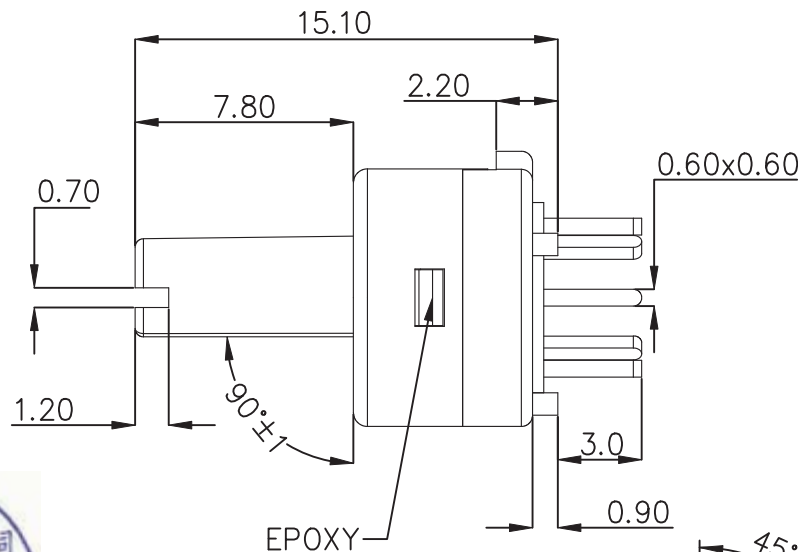

本公司智慧財產，未經同意不得複製
DAILYWELL copyright, may not be used
without permission from DAILYWELL

TRAVEL	SWITCH POSITION
0°	C-C(OFF)
45°	C-1
90°	C-2
135°	C-3
180°	C-4
225°	C-5

SPECIFICATIONS

ELECTRICAL RATING: 0.5A 24VDC; 0.2A 48VDC
CONTACT RESISTANCE: 100 mΩ MAX.
INSULATION RESISTANCE: 100 MΩ MIN. 500VDC
DIELECTRIC STRENGTH: 500VAC for 1 minute
OPERATING FORCE: 350±150g (A)
OPERATING LIFE: 2,000 cycles
OPERATING TEMPERATURE RANGE : -20°C ~ 70°C

MATERIAL
HOUSING: NYLON 6/6
BASE: LCP
ACTUATOR: NYLON 6/6
TERMINAL: Brass gold plating.
RoHS: 2002/95/EC

P.C.B. LAYOUT

德利威電子股份有限公司
DAILYWELL ELECTRONICS CO.,LTD.

符號	原尺寸	修改後尺寸	變更日期
1 (A)	CONN標示變更參照ECN GC11081,350±100g變更±150g		SEP-05-2011
2 (B)			
3 (C)			
4 (D)			
5 (E)			

SCALE (比例): 4 : 1
TOLERANCE (公差):
0.00 mm ± 0.25mm
0.0 mm ± 0.40mm
ANGULAR : ± 5°
FILE NAME : RT0024

TITLE 圖名	ROTARY SWITCH			SIZE 圖紙	A4
DWG NO. 圖號	RT-0C5			UNIT 單位	mm
REV. 版本	B	DATE 日期	MAY - 24 - 2011	SHEET 張數	1 of 1
CHECKED BY 審核	RICHARD		DRAWN BY 製圖	IRENE	