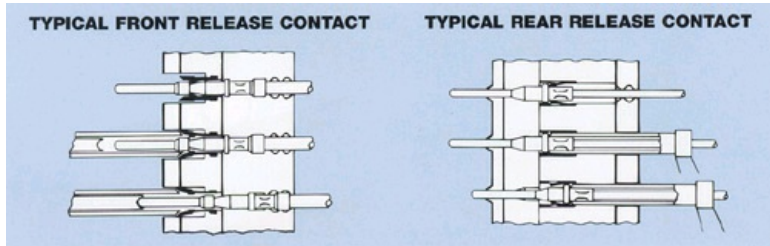

FRONT REMOVAL SPRING-LOADED PROBE CONTACT TOOLS Employing the floating tip concept, these tools offer quality, as well as ease in operation. Body and handle are anodized aluminum alloy and color coded. Replaceable tips are available and require no special installing tools.	
REAR REMOVAL AND INSTALLING TWEEZERS Tools are for sizes 8 to 24 contacts. Used in NAS 1599, ML-PRF-38999 and other rear release connectors.	
UNWIRED CONTACT TOOLS (M81969/30) Tool removes unwired contacts from connectors and is available in two styles. The metal style employs a locking wedge and removes contacts from terminal block as well as from the connectors. The Military Standard tools use plastic probes which are interchangeable and available in sizes 12, 16, 20 (MS3448-001 kit) and 12 through 22 (MS3159), series NAS 1599 and ML-C-81511, Series 3 and 4.	
REAR RELEASE PLIERS This tool unlocks ML-C-005015 contacts and sizes are 0, 4 and 8 gage.	
LONG-SLOT TOOLS This long-slot tool illustrates the standard for ML-C-005015 installing tools. Modified versions are available on request.	

◆ **Abbreviations**

I - Installation Tool

R - Removal Tool

I/R - Installation and Removal Tool

N/A - Not Applicable

[Home](#) | [Products](#) | [Shop](#) | [Facts](#) | [Glossary](#) | [About Us](#) | [Contact Us](#) | [ISO9001:2008 * AS9100C](#) | [Terms](#)

DMC, 526 Thorpe Road, Orlando, FL 32824-8133 USA

Tel: 407-855-6161 * Fax 407-855-6884 * Email: sales@dmctools.com

Send email to webmaster@dmctools.com with questions or comments about this website.

[Terms and Condition of Use for This Website.](#)

Copyright © 2015 Daniels Manufacturing Corporation, All Rights Reserved

Daniels Manufacturing Corporation does not accept Employment Applications or Resumés via Email.