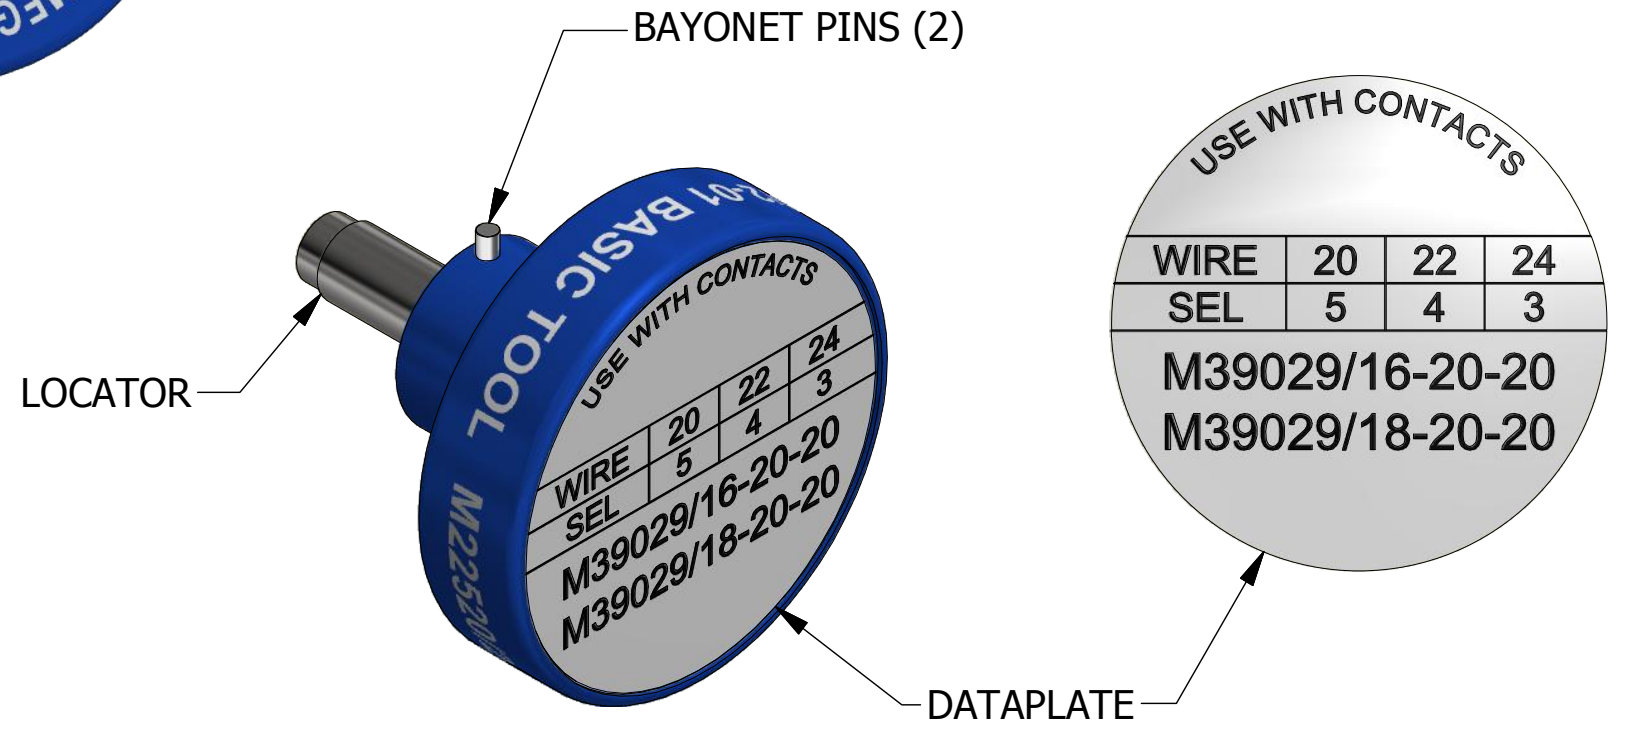

LOCATOR	
HOLE DIMENSIONS	ADDITIONAL FEATURES
Ø.044 ▽.510	└┘Ø.077 ▽.480

MATERIAL	ITEM	PART NO.	QTY.	DESCRIPTION / REMARKS
N/A	DRN. KMS CHK'D.	DATE 4/6/1987 DATE		DMC DANIELS MANUFACTURING CORP. ORLANDO, FLORIDA CAGE 11851
RESTRICTED & CONFIDENTIAL CONFIDENTIAL PROPERTY OF DANIELS MANUFACTURING CORP. NOT TO BE DISCLOSED TO OTHERS. REPRODUCTION OR USED FOR ANY OTHER PURPOSE EXCEPT AS AUTHORIZED IN WRITING BY DANIELS MANUFACTURING. MUST BE RETURNED TO DANIELS MANUFACTURING CORP. ON COMPLETION OF ORDER OR PURPOSES FOR WHICH LENT.	HEAT TREAT	N/A		NOTE: THIS DRAWING IS AN OUTLINE DRAWING OF THE RESPECTIVE DMC PART NUMBER INDICATED. ACTUAL DMC PART NUMBER IS CAD PART NUMBER WITHOUT THE "-ENV" SUFFIX
CREATED FROM AN INVENTOR MODEL. CHANGES MUST BE REFLECTED IN THE 3D PART	FINISH	N/A		TITLE POSITIONER (M22520/2-14) ENVELOPE DRAWING WHERE USED: AFM8
DO NOT SCALE DRAWING				SIZE B SCALE 3:1 CAD P/N K340-ENV SHEET 1 OF 1 DWG. NO. K340 REV. 3