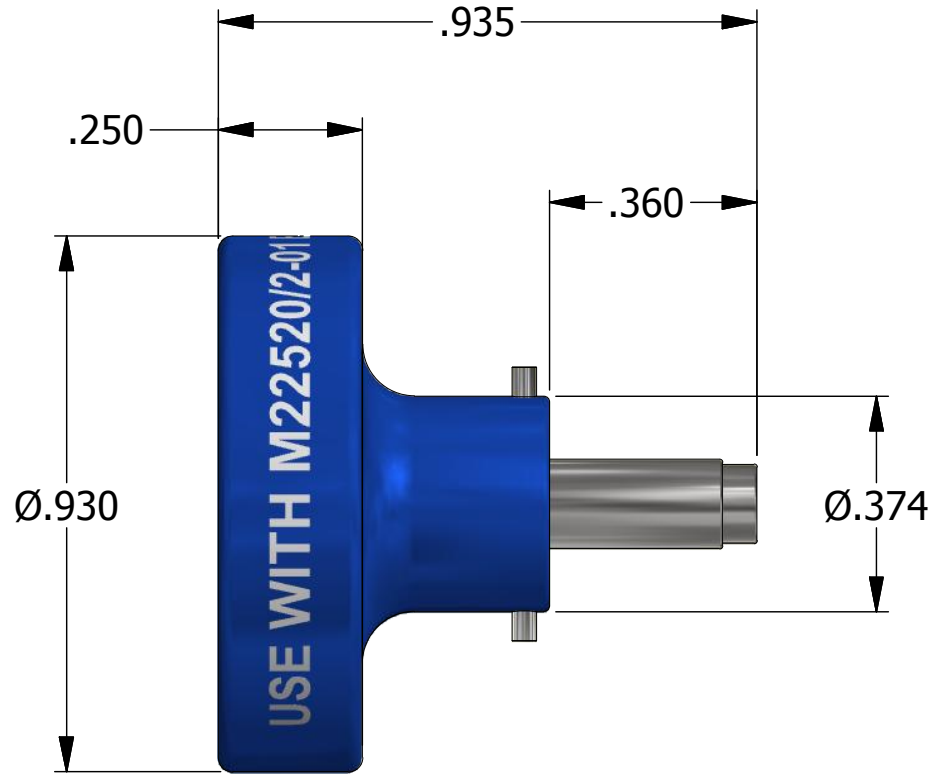

REVISIONS						
REV	ECO NO.	DESCRIPTION	BY	DATE	APP'D BY	DATE
2		REDRAWN	AAM	3/21/2001	RRR	3/21/2001
3	23573	UPDATED & REDRAWN	TonyD	6/3/2015		

**UNCONTROLLED DOCUMENT
WILL NOT BE UPDATED**
DIMENSIONS IN INCHES - UNLESS OTHERWISE SPECIFIED