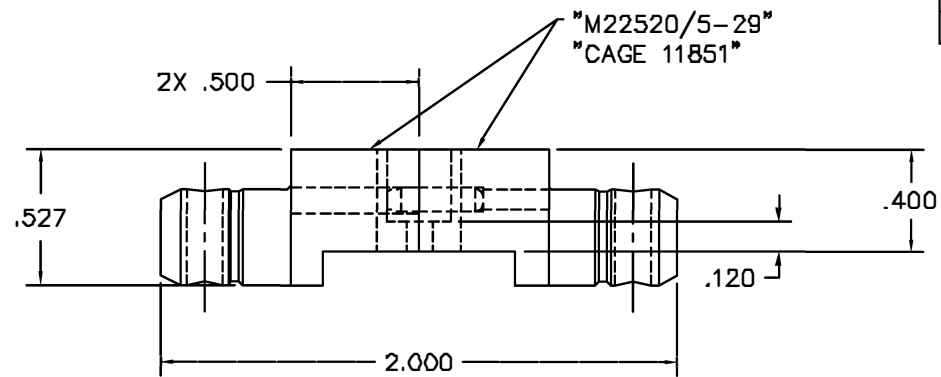

REVISIONS				
REV. SYN.	E.C.O. NUMBER	DESCRIPTION	BY DATE	APP'D DATE
1		ORIGINAL RELEASE	JMJ 1/4/00	RRR 1/4/00

**UNCONTROLLED DOCUMENT
WILL NOT BE UPDATED**

<p>RESTRICTED & CONFIDENTIAL</p> <p>CONFIDENTIAL PROPERTY OF DANIELS MANUFACTURING CORP. NOT TO BE DISCLOSED TO OTHERS, REPRODUCED OR USED FOR ANY OTHER PURPOSE, EXCEPT AS AUTHORIZED IN WRITING BY DANIELS MANUFACTURING. MUST BE RETURNED TO DANIELS MANUFACTURING CORP. ON COMPLETION OF ORDER OR OTHER PURPOSE FOR WHICH LENT.</p>	MATERIAL	ITEM	PART NO.	QTY.	DESCRIPTION/REMARKS
	HEAT TREAT	RRR	J. JOYCE		 <p>DANIELS MANUFACTURING CORP. ORLANDO, FLORIDA CAGE 11851</p>
DO NOT SCALE DRAWING	FINISH	NOTE:		TITLE	
		<p>THIS DRAWING IS AN OUTLINE DRAWING OF THE RESPECTIVE DMC PART NUMBER INDICATED. ACTUAL DMC PART NUMBER IS DRAWING NUMBER WITHOUT THE "-ENV" SUFFIX.</p>		<p>DIE SET ENVELOPE DRAWING M22520/5-29</p>	
		SIZE	SCALE	CAD P/N	SHEET OF
		B	2X	Y109P-ENV	1 of 1
		POSTING	DWG. NO.	REV.	
			Y109P-ENV	1	