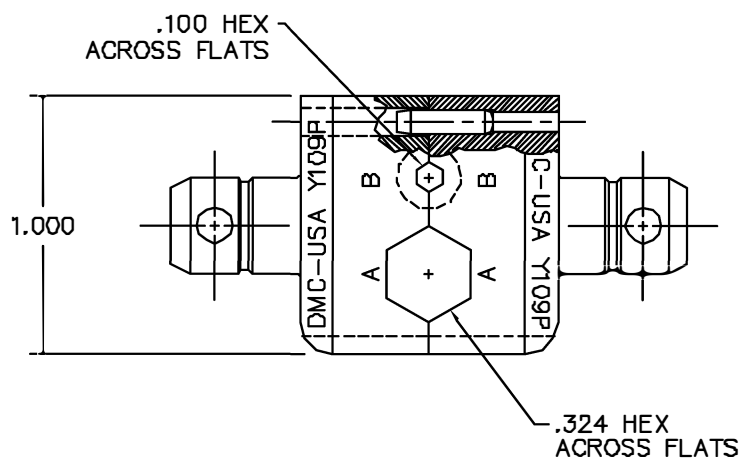

REVISIONS				
REV. SYN.	E.C.O. NUMBER	DESCRIPTION	BY DATE	APP'D DATE
1		ORIGINAL RELEASE	JMJ 1/4/00	RRR 1/4/00

**UNCONTROLLED DOCUMENT
WILL NOT BE UPDATED**

<p>RESTRICTED & CONFIDENTIAL</p> <p>CONFIDENTIAL PROPERTY OF DANIELS MANUFACTURING CORP. NOT TO BE DISCLOSED TO OTHERS, REPRODUCED OR USED FOR ANY OTHER PURPOSE, EXCEPT AS AUTHORIZED IN WRITING BY DANIELS MANUFACTURING. MUST BE RETURNED TO DANIELS MANUFACTURING CORP. ON COMPLETION OF ORDER OR OTHER PURPOSE FOR WHICH LENT.</p>	MATERIAL	ITEM	PART NO.	QTY.	DESCRIPTION/REMARKS
	HEAT TREAT	RRR	J. JOYCE		 <p>DANIELS MANUFACTURING CORP. ORLANDO, FLORIDA CAGE 11851</p>
DO NOT SCALE DRAWING	FINISH	NOTE:		TITLE	
		<p>THIS DRAWING IS AN OUTLINE DRAWING OF THE RESPECTIVE DMC PART NUMBER INDICATED. ACTUAL DMC PART NUMBER IS DRAWING NUMBER WITHOUT THE "-ENV" SUFFIX.</p>		<p>DIE SET ENVELOPE DRAWING M22520/5-29</p>	
		SIZE	SCALE	CAD P/N	SHEET OF
		B	2X	Y109P-ENV	1 of 1
		POSTING	DWG. NO.	REV.	
			Y109P-ENV	1	