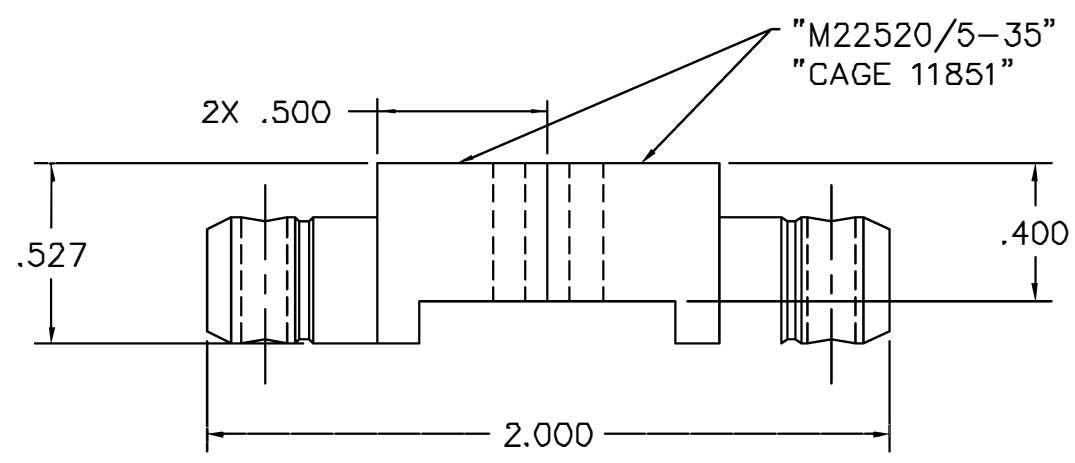

REVISIONS				
REV. SYM.	E.C.O. NUMBER	DESCRIPTION	BY DATE	APP'D DATE
1		ORIGINAL RELEASE	KMS 4/16/87	DC 4/87

**UNCONTROLLED DOCUMENT  
WILL NOT BE UPDATED**

<b>RESTRICTED &amp; CONFIDENTIAL</b> CONFIDENTIAL PROPERTY OF DANIELS MANUFACTURING CORP. NOT TO BE DISCLOSED TO OTHERS, REPRODUCED OR USED FOR ANY OTHER PURPOSE, EXCEPT AS AUTHORIZED IN WRITING BY DANIELS MANUFACTURING. MUST BE RETURNED TO DANIELS MANUFACTURING CORP. ON COMPLETION OF ORDER OR OTHER PURPOSE FOR WHICH LENT.	MATERIAL	ITEM	PART NO.	QTY.	DESCRIPTION/REMARKS		
	HEAT TREAT	DRN.	KMS	DATE	 DANIELS MANUFACTURING CORP. ORLANDO, FLORIDA CAGE 11851		
		CHK'D.	DC	DATE			
	FINISH	APP'D.		DATE		TITLE	
APP'D.			DATE	DIE SET ENVELOPE DRAWING			
DO NOT SCALE DRAWING	NOTE: THIS DRAWING IS AN OUTLINE DRAWING OF THE RESPECTIVE DMC PART NUMBER INDICATED. ACTUAL DMC PART NUMBER IS DRAWING NUMBER WITHOUT THE "-ENV" SUFFIX.	WHERE USED:	SIZE	SCALE	CAD P/N	SHEET	OF
			B	2/1	Y137-ENV	1	1
			POSTING		DWG. NO.		REV.
					Y137-ENV		1