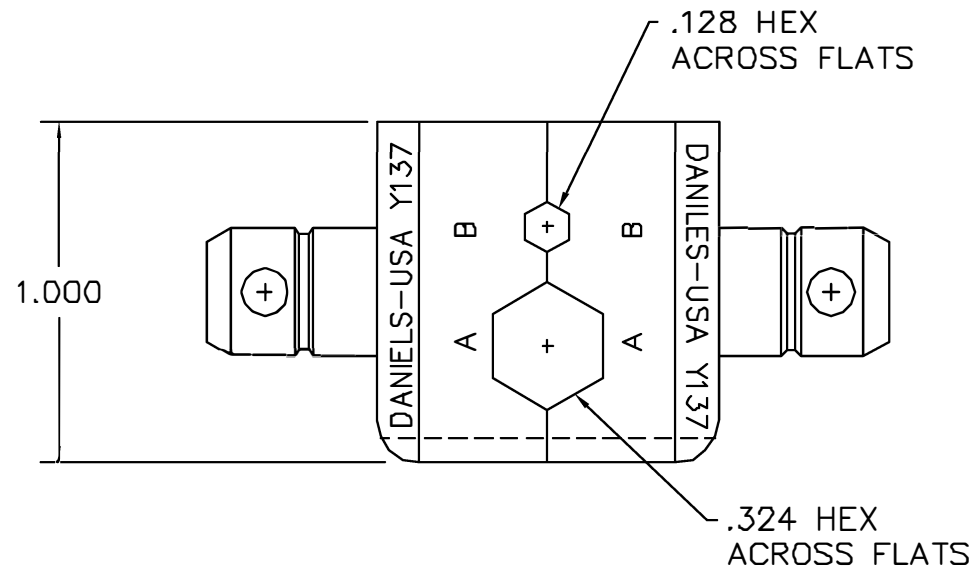

REVISIONS				
REV. SYM.	E.C.O. NUMBER	DESCRIPTION	BY DATE	APP'D DATE
1		ORIGINAL RELEASE	KMS 4/16/87	DC 4/87

**UNCONTROLLED DOCUMENT  
WILL NOT BE UPDATED**

<b>RESTRICTED &amp; CONFIDENTIAL</b> CONFIDENTIAL PROPERTY OF DANIELS MANUFACTURING CORP. NOT TO BE DISCLOSED TO OTHERS, REPRODUCED OR USED FOR ANY OTHER PURPOSE, EXCEPT AS AUTHORIZED IN WRITING BY DANIELS MANUFACTURING. MUST BE RETURNED TO DANIELS MANUFACTURING CORP. ON COMPLETION OF ORDER OR OTHER PURPOSE FOR WHICH LENT.	MATERIAL	ITEM	PART NO.	QTY.	DESCRIPTION/REMARKS		
	HEAT TREAT	DRN.	KMS	DATE	 DANIELS MANUFACTURING CORP. ORLANDO, FLORIDA CAGE 11851		
		CHK'D.	DC	DATE			
	FINISH	APP'D.		DATE		TITLE	
APP'D.			DATE	DIE SET ENVELOPE DRAWING			
DO NOT SCALE DRAWING	NOTE: THIS DRAWING IS AN OUTLINE DRAWING OF THE RESPECTIVE DMC PART NUMBER INDICATED. ACTUAL DMC PART NUMBER IS DRAWING NUMBER WITHOUT THE "-ENV" SUFFIX.	WHERE USED:	SIZE	SCALE	CAD P/N	SHEET	OF
			B	2/1	Y137-ENV	1	1
			POSTING		DWG. NO.		REV.
					Y137-ENV		1