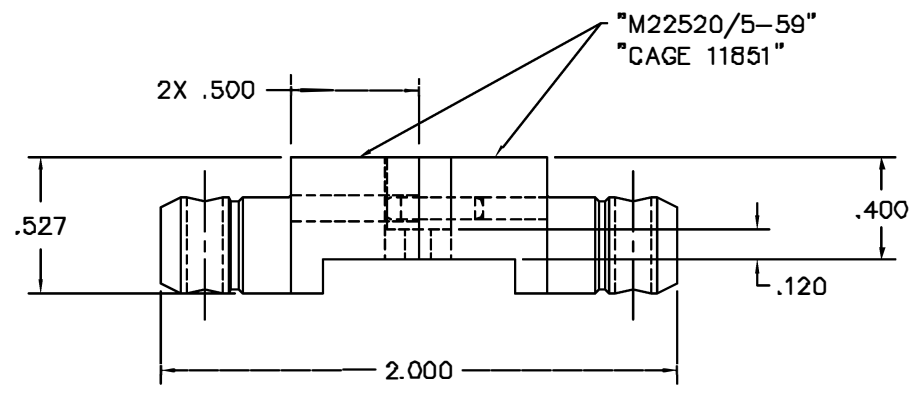

REVISIONS				
REV. SYM.	E.C.G. NUMBER	DESCRIPTION	BY DATE	APP'D DATE
1		ORIGINAL RELEASE	JS 8/3/88	DH 8/88

**UNCONTROLLED DOCUMENT
WILL NOT BE UPDATED**

RESTRICTED & CONFIDENTIAL CONFIDENTIAL PROPERTY OF DANIELS MANUFACTURING CORP. NOT TO BE DISCLOSED TO OTHERS, REPRODUCED OR USED FOR ANY OTHER PURPOSE, EXCEPT AS AUTHORIZED IN WRITING BY DANIELS MANUFACTURING. MUST BE RETURNED TO DANIELS MANUFACTURING CORP. ON COMPLETION OF ORDER OR OTHER PURPOSE FOR WHICH LOANED.	MATERIAL	ITEM	PART NO.	QTY.	DESCRIPTION/REMARKS		
	HEAT TREAT	DRN.	JS	DATE	 DANIELS MANUFACTURING CORP. ORLANDO, FLORIDA CAGE 11857		
		CHK'D.	DH	DATE			
	FINISH	APP'D.	AAM	DATE		TITLE	
APP'D.			DATE	DIE SET ENVELOPE DRAWING (M22520/5-59)			
DO NOT SCALE DRAWING		WHERE USED:	SIZE	SCALE	CAD P/N	SHEET OF	
			B	2/1	Y208P-ENV	1	1
		POSTING		P/N	Y208P-ENV	REV.	1