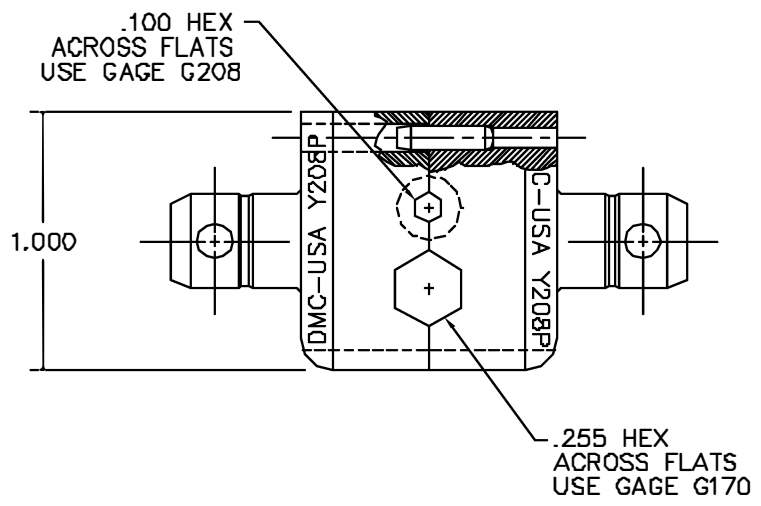

REVISIONS				
REV. SYM.	E.C.G. NUMBER	DESCRIPTION	BY DATE	APP'D DATE
1		ORIGINAL RELEASE	JS 8/3/88	DH 8/88

**UNCONTROLLED DOCUMENT
WILL NOT BE UPDATED**

RESTRICTED & CONFIDENTIAL CONFIDENTIAL PROPERTY OF DANIELS MANUFACTURING CORP. NOT TO BE DISCLOSED TO OTHERS, REPRODUCED OR USED FOR ANY OTHER PURPOSE, EXCEPT AS AUTHORIZED IN WRITING BY DANIELS MANUFACTURING. MUST BE RETURNED TO DANIELS MANUFACTURING CORP. ON COMPLETION OF ORDER OR OTHER PURPOSE FOR WHICH LOANED.	MATERIAL	ITEM	PART NO.	QTY.	DESCRIPTION/REMARKS		
	HEAT TREAT	DRN.	JS	DATE	 DANIELS MANUFACTURING CORP. ORLANDO, FLORIDA CAGE 11857		
		CHK'D.	DH	DATE			
	FINISH	APP'D.	AAM	DATE		TITLE	
APP'D.			DATE	DIE SET ENVELOPE DRAWING (M22520/5-59)			
DO NOT SCALE DRAWING		WHERE USED:	SIZE	SCALE	CAD P/N	SHEET OF	
			B	2/1	Y208P-ENV	1	1
		POSTING		P/N	Y208P-ENV	REV.	1