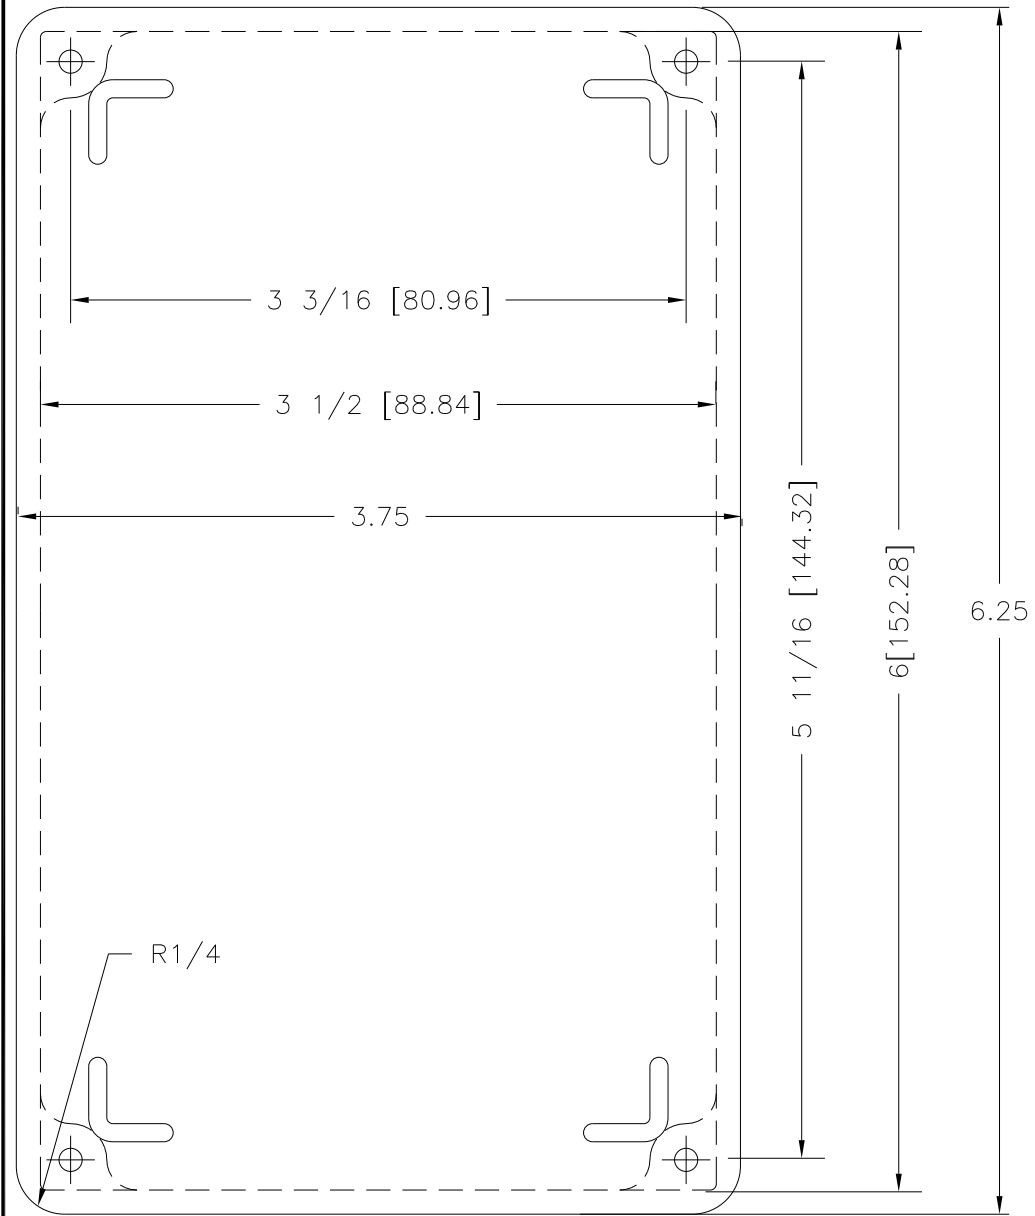

PART NAME: CASE SCALE: 1:1 DATE: 7/31/63 DR. BY LS

THIS DRAWING IS THE PROPERTY OF DAVIES MOLDING COMPANY, IS SUBMITTED SOLELY AS A DESIGN OR ENGINEERING PROJECT. WE ACCEPT NO RESPONSIBILITY WHATSOEVER FOR THE PRACTICAL APPLICATION OF THE PIECES MADE TO THIS DESIGN.

DESIGNERS & MANUFACTURERS OF KNOBS, HANDLES, CASES & CUSTOM PLASTIC COMPONENTS

P/N 0240-B

M NO. 0240

PIN	0240
PLUNGER	0240
INSERT	I0183
ALTERNATE SET-UP	
ALT. PLUNG.	5216
ALT. PIN	5216
ALT. INSERT	I0183

1/8
6-32 THD'D.FM.I-183 BRASS.
REQ'D (4)PLS.

CAD/REDRAWN : 11/19/92 : HD

MATERIAL: #4311 PLENCO PHENOLIC (B41)
COLOR: BLACK

TOLERANCES: UNLESS OTHERWISE SPECIFIED	DO NOT SCALE DRAWING			
DECIMALS: X.XXX ± .005 X.XX ± .015	MM: X.XX ± 0.15MM X.X ± 0.4MM			
FRACTIONS ± 1/64	ANG. ± 1°	CHANGES