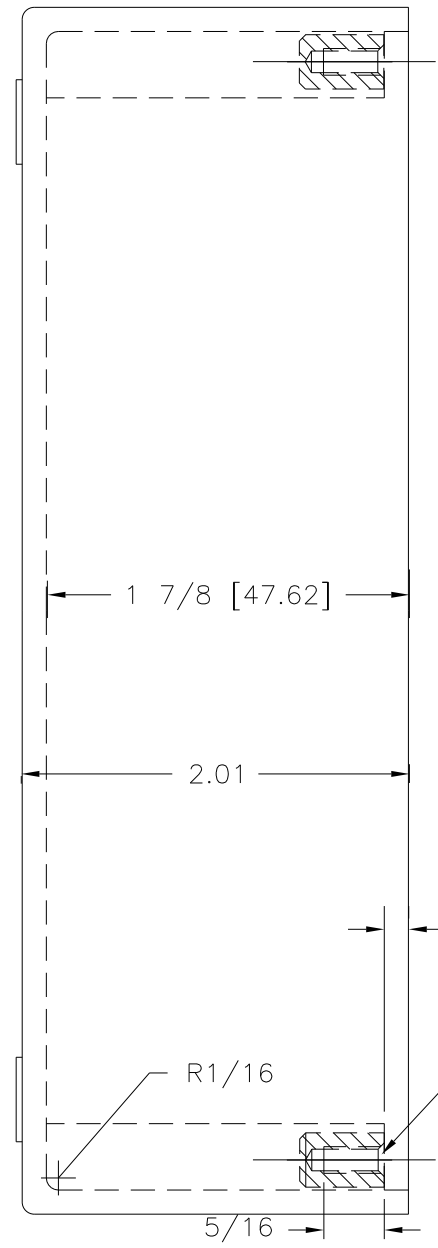

PART NAME: CASE SCALE: 1:1 DATE: 7/31/63 DR. BY LS

THIS DRAWING IS THE PROPERTY OF DAVIES MOLDING COMPANY, IS SUBMITTED SOLELY AS A DESIGN OR ENGINEERING PROJECT. WE ACCEPT NO RESPONSIBILITY WHATSOEVER FOR THE PRACTICAL APPLICATION OF THE PIECES MADE TO THIS DESIGN.

DESIGNERS & MANUFACTURERS OF KNOBS, HANDLES, CASES & CUSTOM PLASTIC COMPONENTS

P/N 0240-B

M NO. 0240

PIN	0240
PLUNGER	0240
INSERT	I0183
ALTERNATE SET-UP	
ALT. PLUNG.	5216
ALT. PIN	5216
ALT. INSERT	I0183

1/8
6-32 THD'D.FM.I-183 BRASS.
REQ'D (4)PLS.

CAD/REDRAWN : 11/19/92 : HD

MATERIAL: #4311 PLENCO PHENOLIC (B41)
COLOR: BLACK

TOLERANCES: UNLESS OTHERWISE SPECIFIED	DO NOT SCALE DRAWING			
DECIMALS: X.XXX ± .005 X.XX ± .015	MM: X.XX ± 0.15MM X.X ± 0.4MM			
FRACTIONS ± 1/64	ANG. ± 1°	CHANGES		