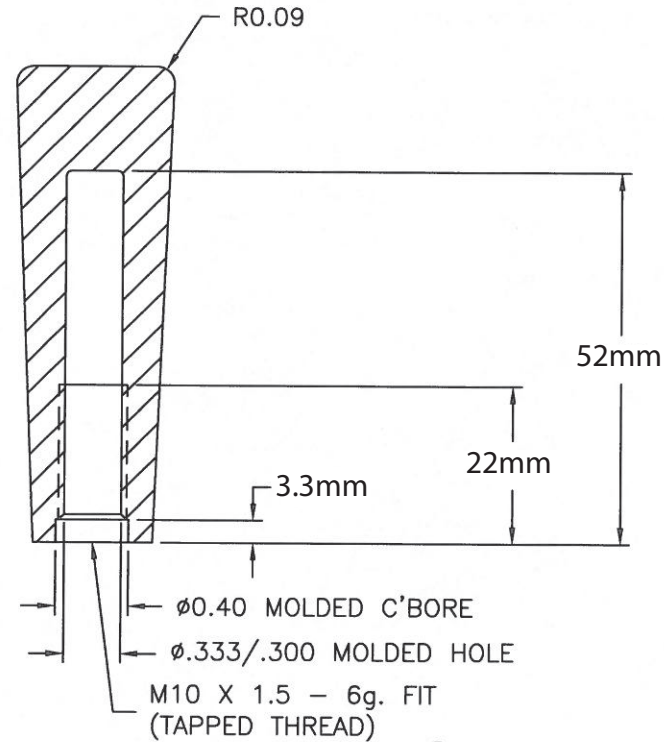

PART NAME: HANDLE    SCALE: 1:1    DATE: 5/10/95    DR. BY HD

DAVIES MOLDING COMPANY  
CAROL STREAM, ILLINOIS 60188

P/N 0692CQ

BASE PART 0692-01

THIS DRAWING IS THE PROPERTY OF DAVIES MOLDING COMPANY, IS SUBMITTED SOLELY AS A DESIGN OR ENGINEERING PROJECT. WE ACCEPT NO RESPONSIBILITY WHATSOEVER FOR THE PRACTICAL APPLICATION OF THE PIECES MADE TO THIS DESIGN.

Ⓐ

NOTE : MAKE SURE USE STD. TAP ONLY.  
O/S TAP NOT PERMITTED.

(TOOL ORDER # 5603)

MATERIAL: G.P. PHENOLIC (B11)  
COLOR: BLACK

|   |                                  |   |   |
|---|----------------------------------|---|---|
| TOLERANCES:<br>UNLESS OTHERWISE SPECIFIED | DO NOT SCALE<br>DRAWING          |   |   |
| DECIMALS: X.XXX ± .005<br>X.XX ± .015     | MM: X.XX ± 0.15MM<br>X.X ± 0.4MM | - | UPDATED TOOLBOX JAM 1/17/03               |
| FRACTIONS ± 1/64                          | ANG. ± 1°                        | A | CLASS OF FIT AND<br>NOTE ADDED. HD 6/6/95 |
| CHANGES                                   |                                  |   |   |