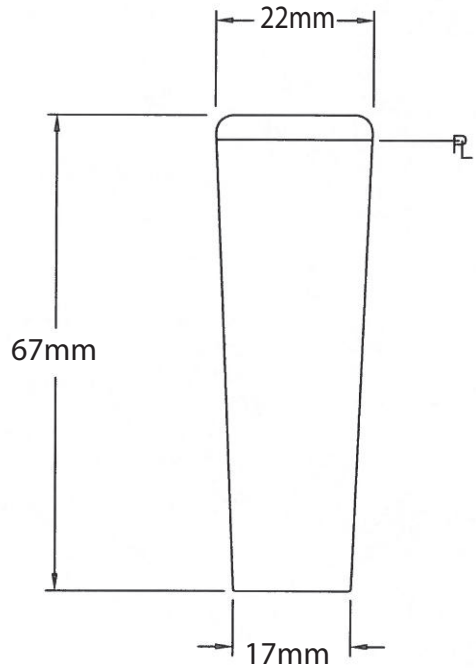

PART NAME: HANDLE    SCALE: 1:1    DATE: 5/10/95    DR. BY HD

DAVIES MOLDING COMPANY  
CAROL STREAM, ILLINOIS 60188

P/N 0692CQ

BASE PART 0692-01

THIS DRAWING IS THE PROPERTY OF DAVIES MOLDING COMPANY, IS SUBMITTED SOLELY AS A DESIGN OR ENGINEERING PROJECT. WE ACCEPT NO RESPONSIBILITY WHATSOEVER FOR THE PRACTICAL APPLICATION OF THE PIECES MADE TO THIS DESIGN.

Ⓐ

NOTE : MAKE SURE USE STD. TAP ONLY.  
O/S TAP NOT PERMITTED.

(TOOL ORDER # 5603)

MATERIAL: G.P. PHENOLIC (B11)  
COLOR: BLACK

|   |                                  |   |   |
|---|----------------------------------|---|---|
| TOLERANCES:<br>UNLESS OTHERWISE SPECIFIED | DO NOT SCALE<br>DRAWING          |   |   |
| DECIMALS: X.XXX ± .005<br>X.XX ± .015     | MM: X.XX ± 0.15MM<br>X.X ± 0.4MM | - | UPDATED TOOLBOX JAM 1/17/03               |
| FRACTIONS ± 1/64                          | ANG. ± 1°                        | A | CLASS OF FIT AND<br>NOTE ADDED. HD 6/6/95 |
| CHANGES                                   |                                  |   |   |