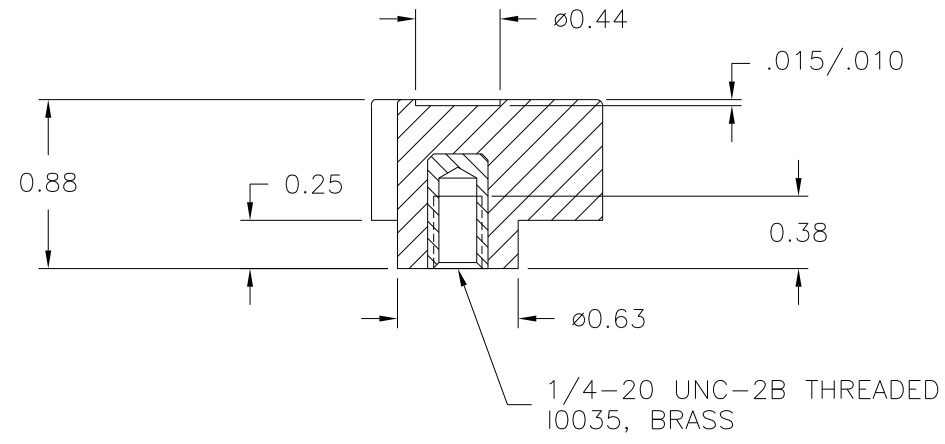

PART NAME: KNOB SCALE: 1:1 DATE: 5/26/72 DR. BY NH

THIS DRAWING IS THE PROPERTY OF DAVIES MOLDING COMPANY, IS SUBMITTED SOLELY AS A DESIGN OR ENGINEERING PROJECT. WE ACCEPT NO RESPONSIBILITY WHATSOEVER FOR THE PRACTICAL APPLICATION OF THE PIECES MADE TO THIS DESIGN.

| | |
|------------------|---------|
| P/N | 3035AX |
| M ^{NO.} | 3035 |
| CAVITY | 3035 |
| PLUNGER | 3035 |
| PLUNGER PIN | 3035-A |
| OUTER PIN | 3008-28 |
| INNER PIN | 3008-18 |
| SHIMS | 1/4+1/8 |
| INSERT | 10035 |

MATERIAL: #2535 PLENCO PHENOLIC (B35)
 COLOR: BLACK

| | | | | | |
|---|----------------------------------|---------|--|----|----------|
| TOLERANCES: UNLESS OTHERWISE SPECIFIED | DO NOT SCALE DRAWING | B | ADDED INNER & OUTER PINS, CORRECTED TOOLING BOX (A) | TS | 10/16/02 |
| | | A | ADDED ALTERNATE PIN & ARRANGED TOOLING BOX | TS | 11/13/01 |
| DECIMALS: X.XXX ± .005 X.XX ± .015 | MM: X.XX ± 0.15MM X.X ± 0.4MM | - | RE-DID REDRAW | TL | 11/16/99 |
| | | - | CAD REDRAW | HD | 4/27/93 |
| FRACTIONS ± 1/64 | ANG. ± 1° | CHANGES | | | |