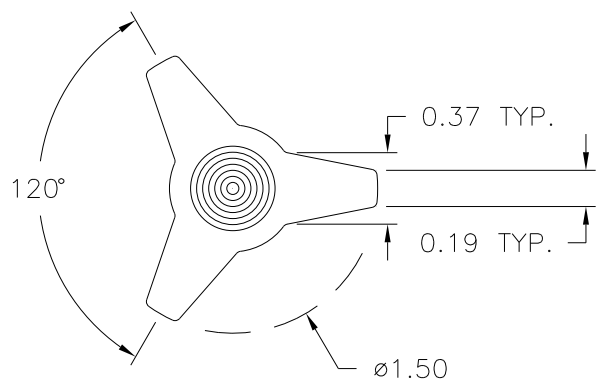

PART NAME: KNOB SCALE: 1:1 DATE: 5/26/72 DR. BY NH

THIS DRAWING IS THE PROPERTY OF DAVIES MOLDING COMPANY, IS SUBMITTED SOLELY AS A DESIGN OR ENGINEERING PROJECT. WE ACCEPT NO RESPONSIBILITY WHATSOEVER FOR THE PRACTICAL APPLICATION OF THE PIECES MADE TO THIS DESIGN.

| | |
|------------------|---------|
| P/N | 3035AX |
| M ^{NO.} | 3035 |
| CAVITY | 3035 |
| PLUNGER | 3035 |
| PLUNGER PIN | 3035-A |
| OUTER PIN | 3008-28 |
| INNER PIN | 3008-18 |
| SHIMS | 1/4+1/8 |
| INSERT | 10035 |