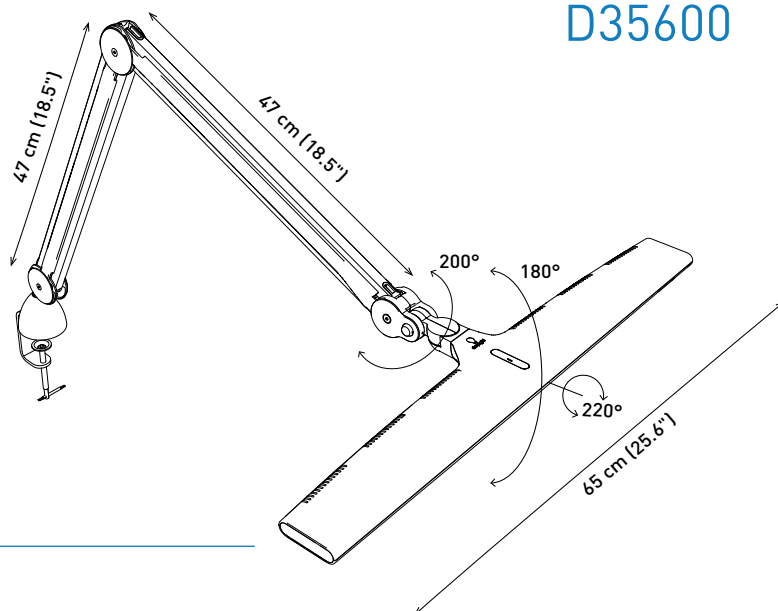

LED 6,000 K daylight

3,800 Lux at 30cm (12")

3 brightness levels

LIGHT QUALITY

ERGONOMICS

DESIGN

daylightcompany.com

Luminos™

TABLE LAMP

D35600

FEATURES

- Extra wide shade for an even spread of light over a large area
- 120 powerful daylight LEDs for true colour matching
- 3 brightness levels – 3,800 – 2,300 and 1,200 Lux
- Multi position head to direct the light where needed
- Heavy duty arm with reinforced joints and covers
- Long reach 112 cm

SPECIFICATIONS

Product information

Weight	3.2 kg (7.1 lb)
Colour	Grey/white
Cable length	2.4 m (94.5")

Light output

Light source	LED
Lumens	1,566 lm
Lux at 30 cm (12")	3,800
Colour temperature	6,000 K
CRI	80+
Energy consumption	20W

Packaging information

Height	40.5 cm (15.9")
Width	91.5 cm (36")
Depth	11 cm (4.3")
Packed weight	4.6 kg (10.2 lb)
Products per master carton	2

X-ON Electronics

Largest Supplier of Electrical and Electronic Components