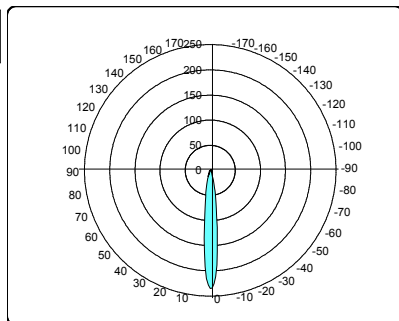

*HAD = Half Angle Divergence

OPTICAL EFFICIENCY

Half Angle Divergence:	6 deg
HAD Efficiency:	35 %
Collection Efficiency:	89 %

OUTPUT DISTRIBUTION

LED Flux: 35 Lumens at 350 mA

POLAR GRAPHIC

Max intensity
234Cd

CARTESIAN GRAPHIC

ILLUMINANCE

LED Flux: 35 Lumens at 350 mA

ILLUMINANCE VALUES AT VARIOUS DISTANCES

RANGE	1.0 m	2.0 m	3.0 m
ILLUMINANCE	234 Lux	58 Lux	26 Lux
MULTIPLICATOR RATE LED+LENS / LED ONLY	20 X		

X-ON Electronics