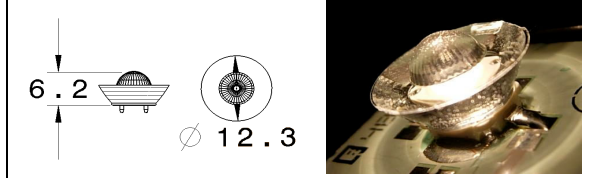

FEATURES AND PATTERN

www.dbmlighting.com

13 mm SERIES - 6° Half Angle - Part number 0-002s

Lens Reference	DBM13A-7P-GDW-2
Tested with LED	Golden Dragon warm white SM series
HAD*	6 deg
Curve Type	PEAK
Lens Material	PMMA HT
Operating temperature	-40°C+110°C

*HAD = Half Angle Divergence

OPTICAL EFFICIENCY

Half Angle Divergence:	6 deg
HAD Efficiency:	35 %
Collection Efficiency:	89 %

OUTPUT DISTRIBUTION

LED Flux: 35 Lumens at 350 mA

POLAR GRAPHIC

Max intensity
234Cd