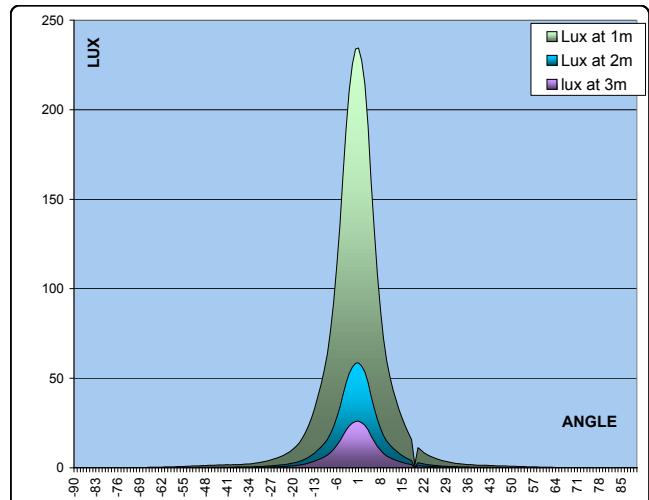

*HAD = Half Angle Divergence

OPTICAL EFFICIENCY

Half Angle Divergence:	6 deg
HAD Efficiency:	35 %
Collection Efficiency:	89 %

OUTPUT DISTRIBUTION

LED Flux: 35 Lumens at 350 mA

POLAR GRAPHIC

Max intensity
234Cd

CARTESIAN GRAPHIC

ILLUMINANCE

LED Flux: 35 Lumens at 350 mA

ILLUMINANCE VALUES AT VARIOUS DISTANCES

RANGE	1.0 m	2.0 m	3.0 m
ILLUMINANCE	234 Lux	58 Lux	26 Lux
MULTIPLICATOR RATE LED+LENS / LED ONLY	20 X		

X-ON Electronics