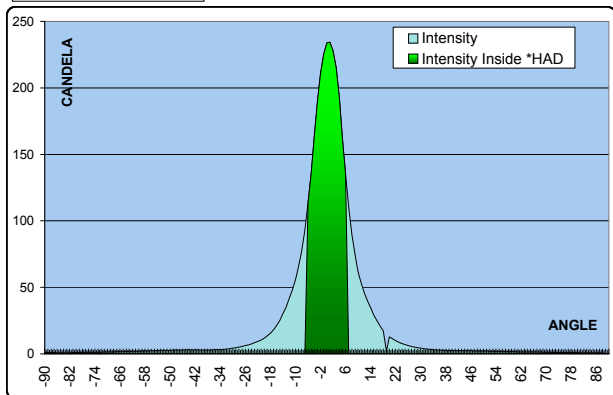

*HAD = Half Angle Divergence

OPTICAL EFFICIENCY

Half Angle Divergence:	6 deg
HAD Efficiency:	35 %
Collection Efficiency:	89 %

OUTPUT DISTRIBUTION

LED Flux: 35 Lumens at 350 mA

POLAR GRAPHIC

Max intensity
234Cd

CARTESIAN GRAPHIC

ILLUMINANCE

LED Flux: 35 Lumens at 350 mA

ILLUMINANCE VALUES AT VARIOUS DISTANCES

RANGE	1.0 m	2.0 m	3.0 m
ILLUMINANCE	234 Lux	58 Lux	26 Lux
MULTIPLICATOR RATE LED+LENS / LED ONLY	20 X		

X-ON Electronics