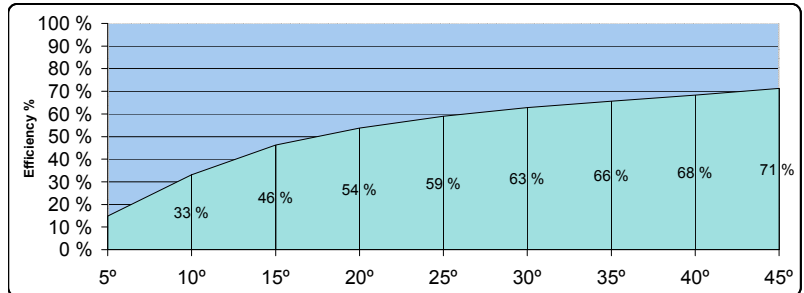

FEATURES AND PATTERN

www.dbmlighting.com

13 mm SERIES - 6° Half Angle - Part number 0-002s

Lens Reference	DBM13A-7P-GDW-2
Tested with LED	Golden Dragon warm white SM series
HAD*	6 deg
Curve Type	PEAK
Lens Material	PMMA HT
Operating temperature	-40°C+110°C

*HAD = Half Angle Divergence

OPTICAL EFFICIENCY

Half Angle Divergence:	6 deg
HAD Efficiency:	35 %
Collection Efficiency:	89 %

OUTPUT DISTRIBUTION

LED Flux: 35 Lumens at 350 mA

POLAR GRAPHIC

Max intensity
234Cd