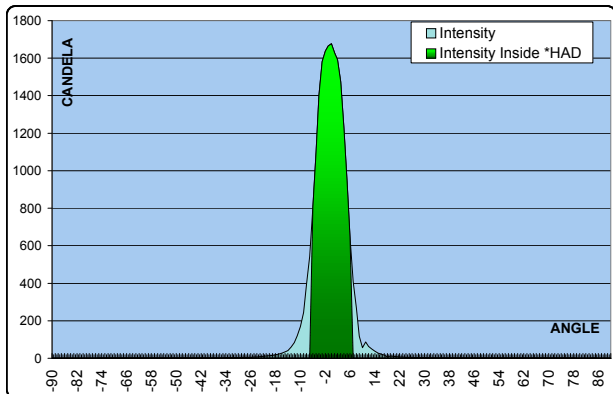

## OPTICAL EFFICIENCY

Half Angle Divergence:	<b>6 deg</b>
HAD Efficiency:	<b>54 %</b>
Collection Efficiency:	<b>94 %</b>

## OUTPUT DISTRIBUTION

Measurements done with a 85 Lumens LED FLux

POLAR GRAPHIC

**Max intensity**  
**1677Cd**

CARTESIAN GRAPHIC