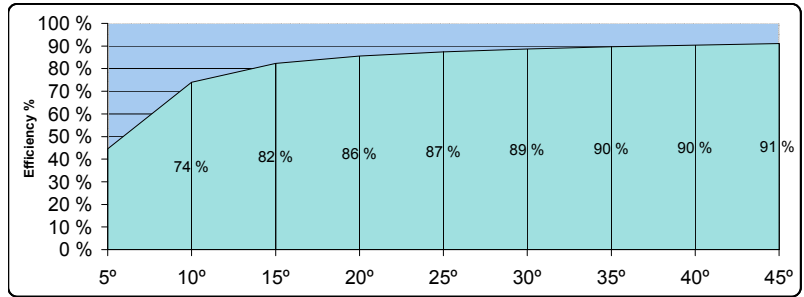

## FEATURES AND PATTERN

**0-005**

Lens Reference	DBM14.5A-5P-GDWAM-1
Tested with LED	Osram Golden dragon AM
HAD*	6 deg
Curve Type	PEAK / FLAT
Lens Material	PMMA
Operating temperature	-40°C+90°C

\*HAD = Half Angle Divergence

## OPTICAL EFFICIENCY

Half Angle Divergence:	<b>6 deg</b>
HAD Efficiency:	<b>54 %</b>
Collection Efficiency:	<b>94 %</b>

## OUTPUT DISTRIBUTION

Measurements done with a 85 Lumens LED FLux

POLAR GRAPHIC

**Max intensity**  
**1677Cd**

CARTESIAN GRAPHIC