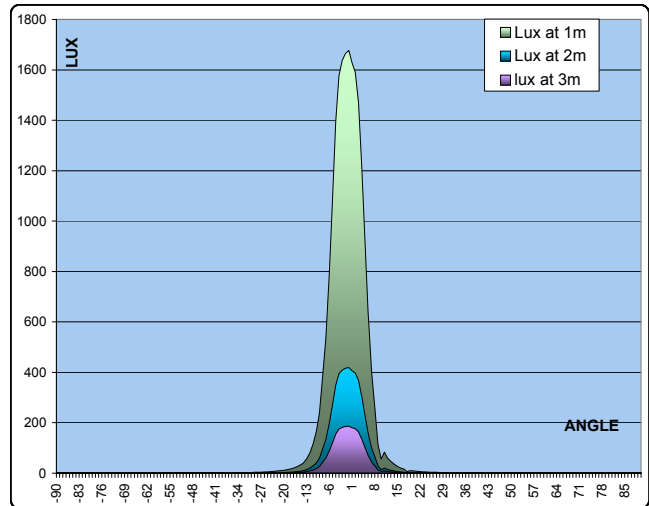

## OPTICAL EFFICIENCY

Half Angle Divergence:	<b>6 deg</b>
HAD Efficiency:	<b>54 %</b>
Collection Efficiency:	<b>94 %</b>

## OUTPUT DISTRIBUTION

Measurements done with a 85 Lumens LED FLux

POLAR GRAPHIC

**Max intensity**  
**1677Cd**

CARTESIAN GRAPHIC

### ILLUMINANCE VALUES AT VARIOUS DISTANCES

RANGE	1.0 m	2.0 m	3.0 m
ILLUMINANCE	1677 Lux	419 Lux	186 Lux
MULTIPLICATOR RATE LED+LENS / LED ONLY	<b>84 X</b>		