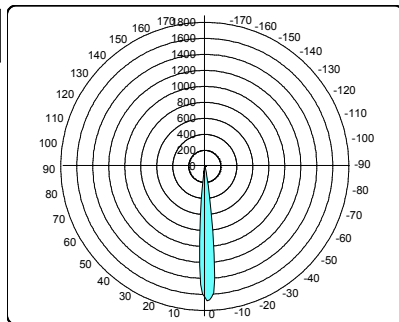

## OPTICAL EFFICIENCY

Half Angle Divergence:	<b>6 deg</b>
HAD Efficiency:	<b>54 %</b>
Collection Efficiency:	<b>94 %</b>

## OUTPUT DISTRIBUTION

Measurements done with a 85 Lumens LED FLux

POLAR GRAPHIC

**Max intensity**  
**1677Cd**

CARTESIAN GRAPHIC