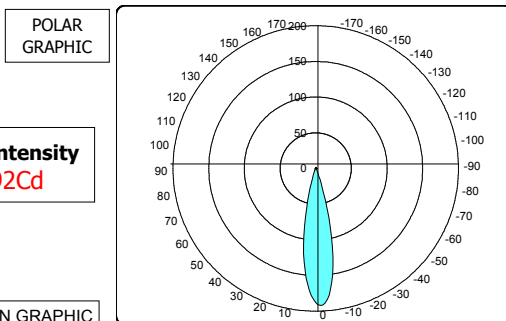

\*HAD = Half Angle Divergence

## OPTICAL EFFICIENCY

Half Angle Divergence:	11 deg
HAD Efficiency:	45 %
Collection Efficiency:	89 %

## OUTPUT DISTRIBUTION

LED Flux: 40 Lumens at 350 mA

**Max intensity**  
192Cd

CARTESIAN GRAPHIC