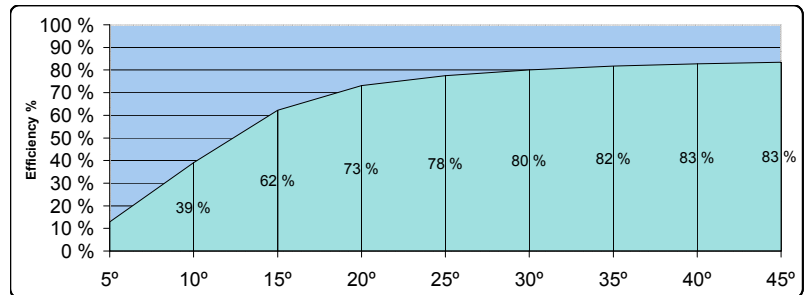

## OPTICAL EFFICIENCY

Half Angle Divergence:	11 deg
HAD Efficiency:	45 %
Collection Efficiency:	89 %