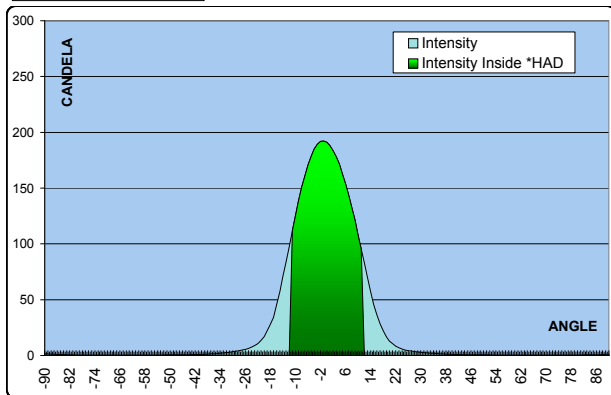

## OPTICAL EFFICIENCY

Half Angle Divergence:	11 deg
HAD Efficiency:	45 %
Collection Efficiency:	89 %

## OUTPUT DISTRIBUTION

LED Flux: 40 Lumens at 350 mA

**Max intensity**  
192Cd

CARTESIAN GRAPHIC