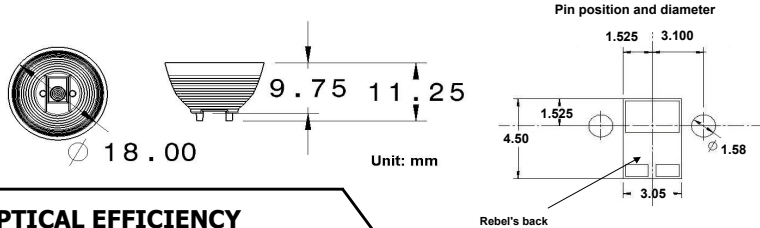

FEATURES AND PATTERN

www.dbmlighting.com

18 mm SERIES - Medium Beam - Part Number R-004s

Lens Reference	DBM18A-15F-REW-1
Tested with LED	Luxeon Rebel 50lm White
HAD*	11 deg
Curve Type	PEAK
Lens Material	PMMA HT
Operating temperature	-40°C+110°C

*HAD = Half Angle Divergence