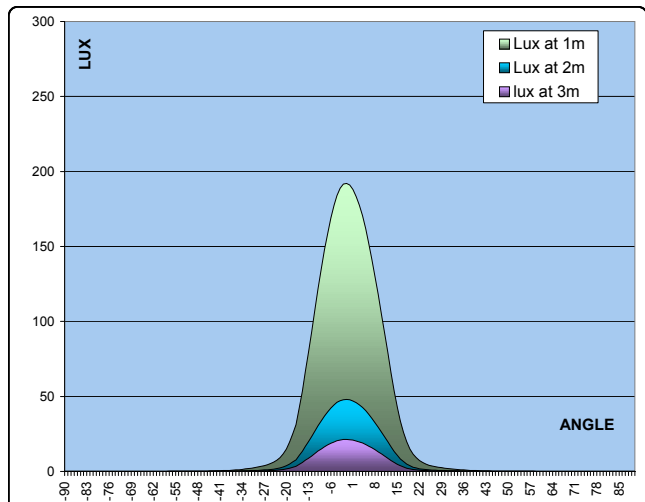

## OPTICAL EFFICIENCY

Half Angle Divergence:	11 deg
HAD Efficiency:	45 %
Collection Efficiency:	89 %

## OUTPUT DISTRIBUTION

LED Flux: 40 Lumens at 350 mA

**Max intensity**  
192Cd

CARTESIAN GRAPHIC

## ILLUMINANCE

LED Flux: 40 Lumens at 350 mA

ILLUMINANCE VALUES AT VARIOUS DISTANCES			
RANGE	1.0 m	2.0 m	3.0 m
ILLUMINANCE	191 Lux	48 Lux	21 Lux
MULTIPLICATOR RATE LED+LENS / LED ONLY	14 X		