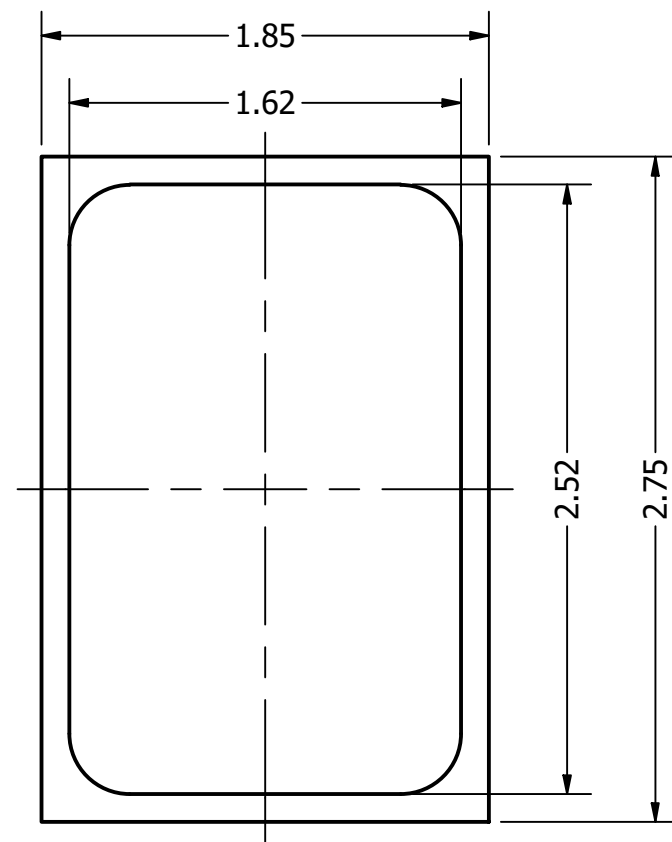

Top View

Side View

Bottom View

Pin 1	Pin 2	Pin 3	Pin 4
OUTPUT	GND	VDD	GND

Items	Specifications	Conditions
Directivity	Omnidirectional	
Sensitivity	-38 ± 1	dB
Frequency Range	30 ~ 10,000	Hz
Rated Voltage	2	V
Voltage Range	1.6 ~ 3.6	V
Output Impedance	300	Ω
Max. Rated Current	0.1	mA
Power Supply Rejection	-90	dB
Storage Temperature	-40 ~ +105	°C
Operating Temperature	-40 ~ +105	°C
Signal to Noise Ratio	65	dB
Mount Type	Surface Mount	
Connection Method	Surface Mount Pads	