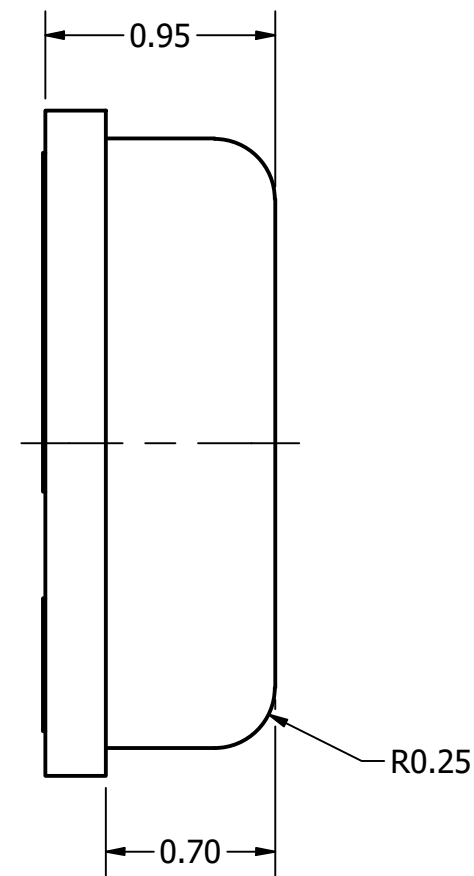

Part Number:	MM023802-1	
DESCRIPTION:	Analog MEMS Microphone	
DRAWN	CJ	7/24/2018
CHECKED	C.H.	8/16/2018
APPROVED	C.E.	8/16/2018
This document contains data proprietary to DB Unlimited. Any use or reproduction, in any form, without prior written permission of DB Unlimited is prohibited. All terms and conditions can be found at www.dbunlimitedco.com		

Top View

Side View

Bottom View

Pin 1	Pin 2	Pin 3	Pin 4
OUTPUT	GND	VDD	GND

Items	Specifications	Conditions
Directivity	Omnidirectional	
Sensitivity	-38 ± 1	dB
Frequency Range	30 ~ 10,000	Hz
Rated Voltage	2	V
Voltage Range	1.6 ~ 3.6	V
Output Impedance	300	Ω
Max. Rated Current	0.1	mA
Power Supply Rejection	-90	dB
Storage Temperature	-40 ~ +105	°C
Operating Temperature	-40 ~ +105	°C
Signal to Noise Ratio	65	dB
Mount Type	Surface Mount	
Connection Method	Surface Mount Pads	

REVISION HISTORY

REV	DESCRIPTION	DATE	APPROVED
	Released from Engineering	8/16/2018	C.E.

NOTES

- 1) All dimensions are in mm unless otherwise noted
- 2) All tolerances are ± 0.1 mm unless otherwise noted
- 3) All parts meet RoHS
- 4) Subject to change or redrawn without notice