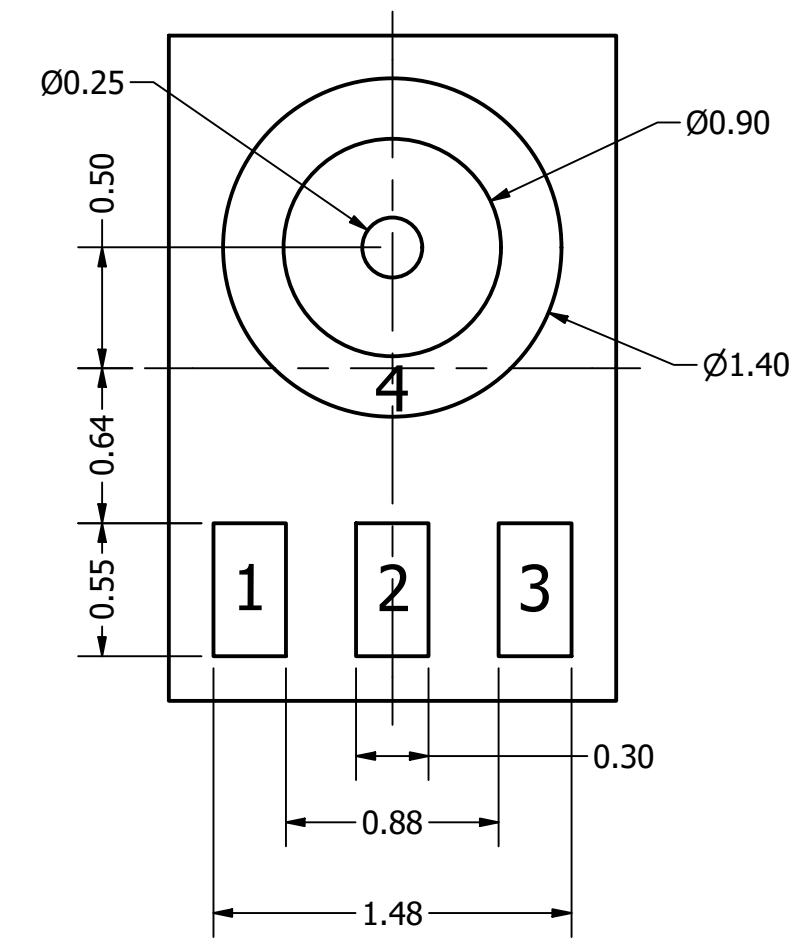

Top View

Side View

Bottom View

Pin 1	Pin 2	Pin 3	Pin 4
OUTPUT	GND	VDD	GND

Items	Specifications	Conditions
Directivity	Omnidirectional	
Sensitivity	-38 ± 1	dB
Frequency Range	30 ~ 10,000	Hz
Rated Voltage	2	V
Voltage Range	1.6 ~ 3.6	V
Output Impedance	300	Ω
Max. Rated Current	0.1	mA
Power Supply Rejection	-90	dB
Storage Temperature	-40 ~ +105	°C
Operating Temperature	-40 ~ +105	°C
Signal to Noise Ratio	65	dB
Mount Type	Surface Mount	
Connection Method	Surface Mount Pads	

REVISION HISTORY

REV	DESCRIPTION	DATE	APPROVED
	Released from Engineering	8/16/2018	C.E.

NOTES

- 1) All dimensions are in mm unless otherwise noted
- 2) All tolerances are ± 0.1 mm unless otherwise noted
- 3) All parts meet RoHS
- 4) Subject to change or redrawn without notice