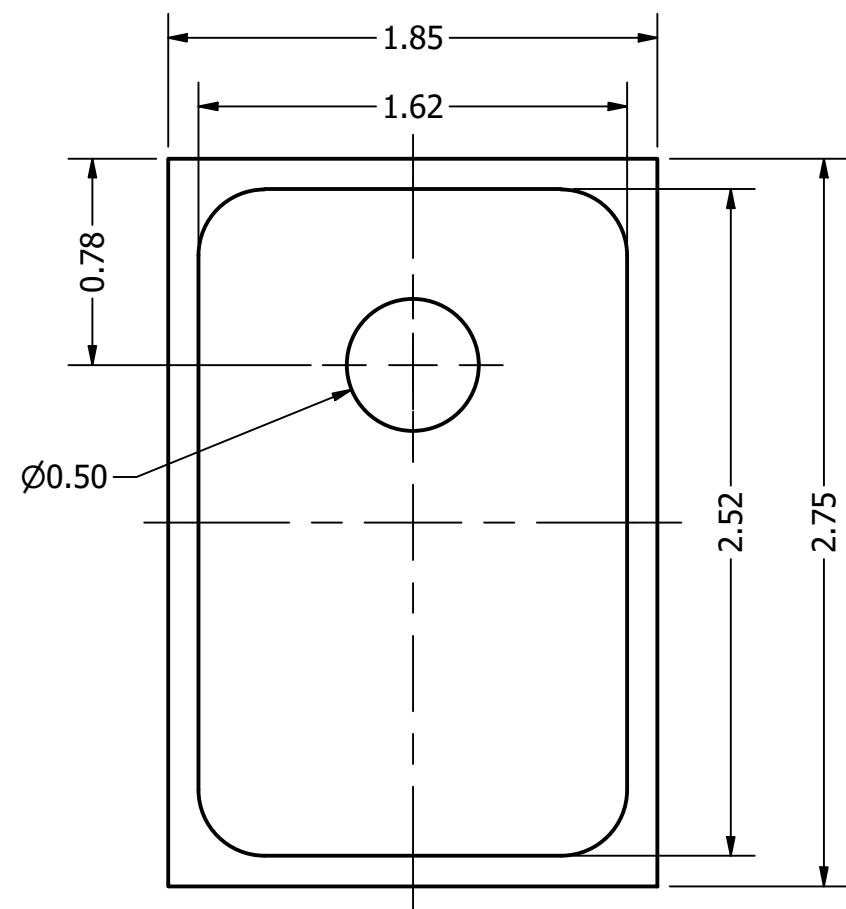

Top View

Side View

Bottom View

Pin 1	Pin 2	Pin 3	Pin 4
VDD	GND	GND	OUTPUT

Items	Specifications	Conditions
Directivity	Omnidirectional	
Sensitivity	-42 ± 1	dB
Frequency Range	30 ~ 10,000	Hz
Rated Voltage	2	V
Voltage Range	1.6 ~ 3.6	V
Output Impedance	300	Ω
Max. Rated Current	0.1	mA
Power Supply Rejection	-90	dB
Storage Temperature	-40 ~ +105	°C
Operating Temperature	-40 ~ +105	°C
Signal to Noise Ratio	60	dB
Mount Type	Surface Mount	
Connection Method	Surface Mount Pads	

REVISION HISTORY

REV	DESCRIPTION	DATE	APPROVED
	Released from Engineering	8/16/2018	C.E.

NOTES

- 1) All dimensions are in mm unless otherwise noted
- 2) All tolerances are ± 0.1 mm unless otherwise noted
- 3) All parts meet RoHS
- 4) Subject to change or redrawn without notice