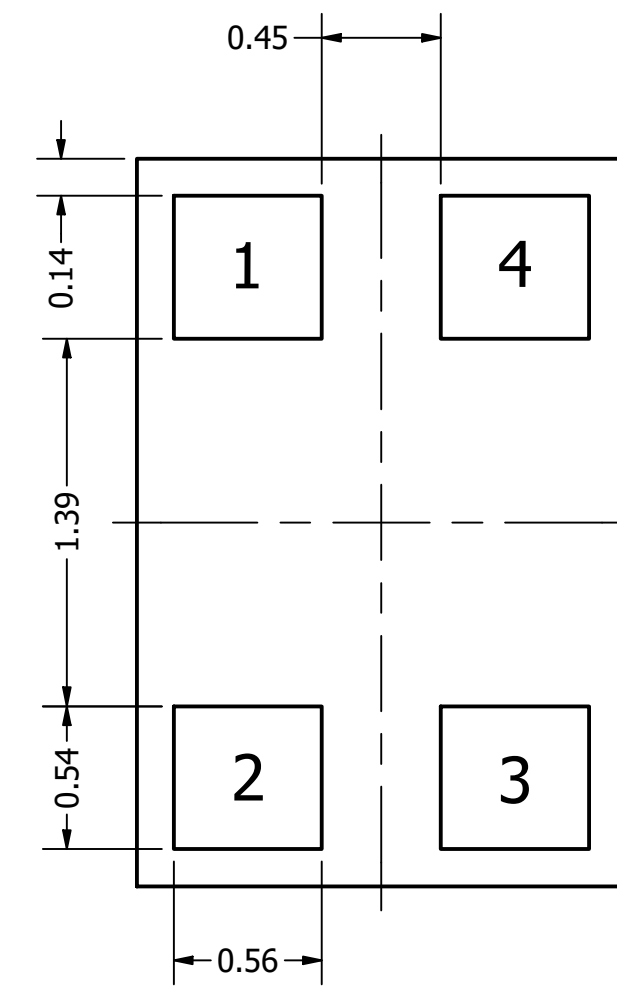

Part Number:	MM024202-1	
DESCRIPTION:	Analog MEMS Microphone	
DRAWN	CJ	7/25/2018
CHECKED	C.H.	8/16/2018
APPROVED	C.E.	8/16/2018

This document contains data proprietary to DB Unlimited. Any use or reproduction, in any form, without prior written permission of DB Unlimited is prohibited. All terms and conditions can be found at www.dbunlimitedco.com

Top View

Side View

Bottom View

Pin 1	Pin 2	Pin 3	Pin 4
VDD	GND	GND	OUTPUT

Items	Specifications	Conditions
Directivity	Omnidirectional	
Sensitivity	-42 ± 1	dB
Frequency Range	30 ~ 10,000	Hz
Rated Voltage	2	V
Voltage Range	1.6 ~ 3.6	V
Output Impedance	300	Ω
Max. Rated Current	0.1	mA
Power Supply Rejection	-90	dB
Storage Temperature	-40 ~ +105	°C
Operating Temperature	-40 ~ +105	°C
Signal to Noise Ratio	60	dB
Mount Type	Surface Mount	
Connection Method	Surface Mount Pads	