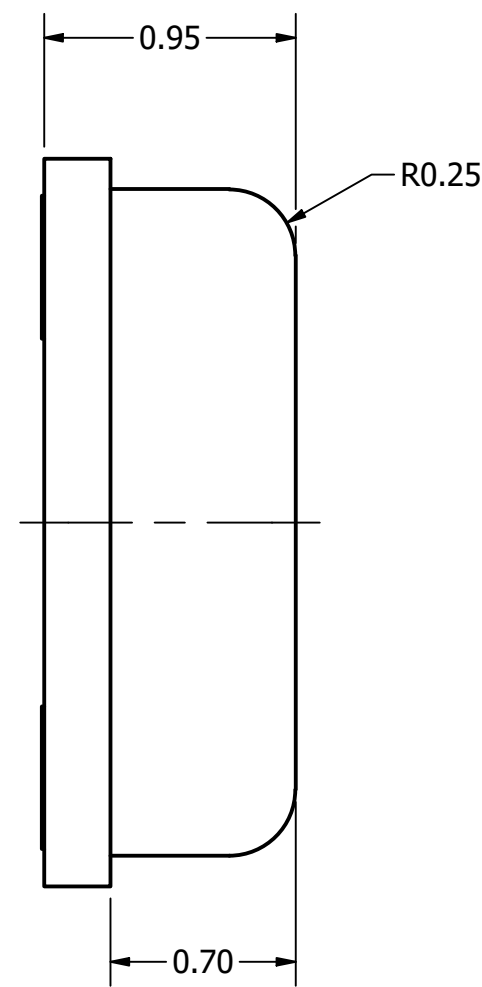

Part Number:	MM024202-1	
DESCRIPTION:	Analog MEMS Microphone	
DRAWN	CJ	7/25/2018
CHECKED	C.H.	8/16/2018
APPROVED	C.E.	8/16/2018

This document contains data proprietary to DB Unlimited. Any use or reproduction, in any form, without prior written permission of DB Unlimited is prohibited. All terms and conditions can be found at www.dbunlimitedco.com

Top View

Side View

Bottom View

Pin 1	Pin 2	Pin 3	Pin 4
VDD	GND	GND	OUTPUT

Items	Specifications	Conditions
Directivity	Omnidirectional	
Sensitivity	-42 ± 1	dB
Frequency Range	30 ~ 10,000	Hz
Rated Voltage	2	V
Voltage Range	1.6 ~ 3.6	V
Output Impedance	300	Ω
Max. Rated Current	0.1	mA
Power Supply Rejection	-90	dB
Storage Temperature	-40 ~ +105	°C
Operating Temperature	-40 ~ +105	°C
Signal to Noise Ratio	60	dB
Mount Type	Surface Mount	
Connection Method	Surface Mount Pads	

REVISION HISTORY

REV	DESCRIPTION	DATE	APPROVED
	Released from Engineering	8/16/2018	C.E.

NOTES

- 1) All dimensions are in mm unless otherwise noted
- 2) All tolerances are ± 0.1 mm unless otherwise noted
- 3) All parts meet RoHS
- 4) Subject to change or redrawn without notice