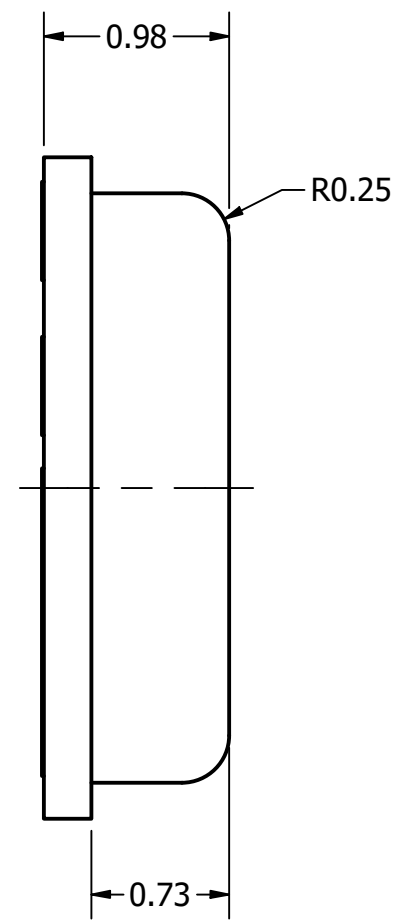

Top View

Side View

Bottom View

Pin 1	Pin 2	Pin 3	Pin 4	Pin 5
DATA	L/R	GND	CLOCK	VDD

Items	Specifications	Conditions
Directivity	Omnidirectional	
Sensitivity	-26 ± 1	dB
Frequency Range	100 ~ 10,000	Hz
Rated Voltage	2	V
Voltage Range	1.6 ~ 3.6	V
Max. Rated Current	640	µA
Power Supply Rejection	-90	dBFS (A)
Storage Temperature	-40 ~ +105	°C
Operating Temperature	-40 ~ +105	°C
Signal to Noise Ratio	64	dB
Max. Rated Current (SLEEP mode)	4	µA
Mount Type	Surface Mount	
Connection Method	Surface Mount Pads	

REVISION HISTORY

REV	DESCRIPTION	DATE	APPROVED
	Released from Engineering	8/16/2018	C.E.

NOTES

- 1) All dimensions are in mm unless otherwise noted
- 2) All tolerances are ± 0.1 mm unless otherwise noted
- 3) All parts meet RoHS
- 4) Subject to change or redrawn without notice