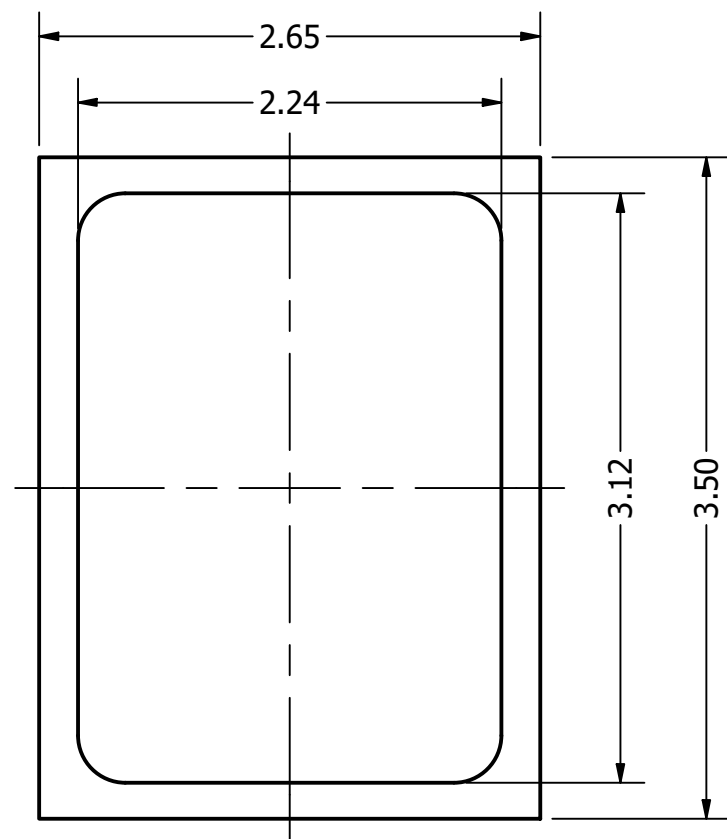

Top View

Side View

Bottom View

Pin 1	Pin 2	Pin 3	Pin 4	Pin 5
DATA	L/R	GND	CLOCK	VDD

Items	Specifications	Conditions
Directivity	Omnidirectional	
Sensitivity	-26 ± 1	dB
Frequency Range	100 ~ 10,000	Hz
Rated Voltage	2	V
Voltage Range	1.6 ~ 3.6	V
Max. Rated Current	640	µA
Power Supply Rejection	-90	dBFS (A)
Storage Temperature	-40 ~ +105	°C
Operating Temperature	-40 ~ +105	°C
Signal to Noise Ratio	64	dB
Max. Rated Current (SLEEP mode)	4	µA
Mount Type	Surface Mount	
Connection Method	Surface Mount Pads	