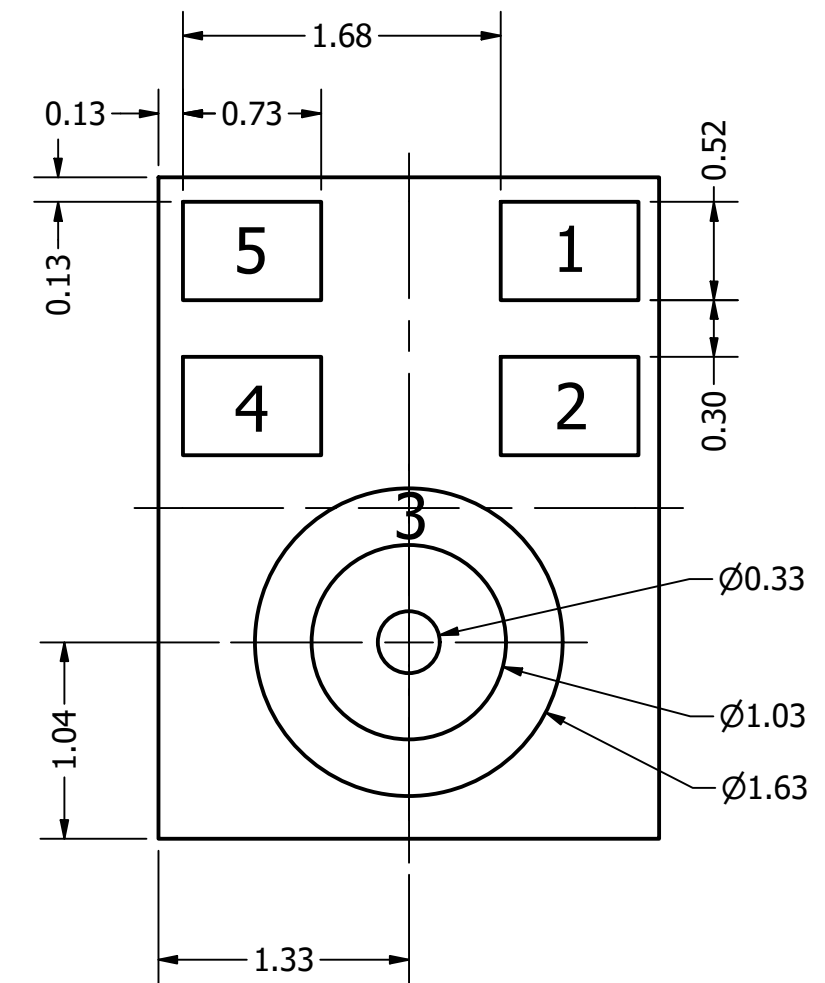

Top View

Side View

Bottom View

Pin 1	Pin 2	Pin 3	Pin 4	Pin 5
DATA	L/R	GND	CLOCK	VDD

Items	Specifications	Conditions
Directivity	Omnidirectional	
Sensitivity	-26 ± 1	dB
Frequency Range	100 ~ 10,000	Hz
Rated Voltage	2	V
Voltage Range	1.6 ~ 3.6	V
Max. Rated Current	640	µA
Power Supply Rejection	-90	dBFS (A)
Storage Temperature	-40 ~ +105	°C
Operating Temperature	-40 ~ +105	°C
Signal to Noise Ratio	64	dB
Max. Rated Current (SLEEP mode)	4	µA
Mount Type	Surface Mount	
Connection Method	Surface Mount Pads	

REVISION HISTORY

REV	DESCRIPTION	DATE	APPROVED
	Released from Engineering	8/16/2018	C.E.

NOTES

- 1) All dimensions are in mm unless otherwise noted
- 2) All tolerances are ± 0.1 mm unless otherwise noted
- 3) All parts meet RoHS
- 4) Subject to change or redrawn without notice