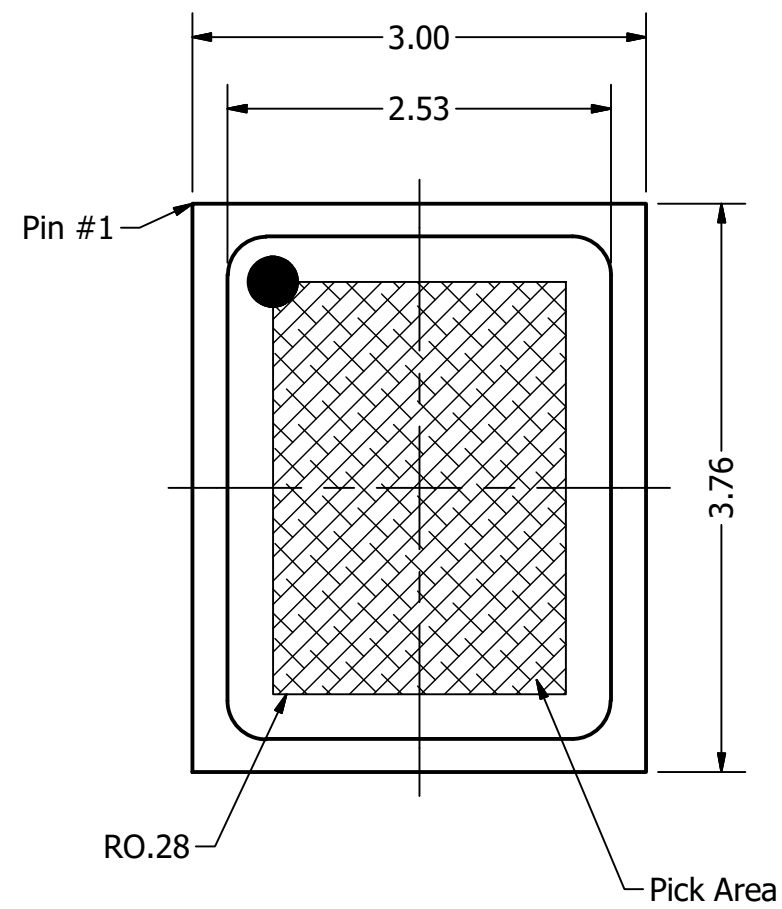

Top View

Side View

Bottom View (1)

Bottom View (2)

PIN NO.					
1	2	3	4	5	6
DATA	GND	GND	VDD	GND	GND

Items	Specifications	Conditions
Directivity	Omnidirectional	
Sensitivity	-38	dB
Frequency Range	70 ~ 16,000	Hz
Rated Voltage	2	V
Voltage Range	1.5 ~ 3.6	V
Output Impedance	300	$\Omega$
Max. Rated Current	0.16	mA
Storage Temperature	-40 ~ +100	$^{\circ}\text{C}$
Operating Temperature	-40 ~ +100	$^{\circ}\text{C}$
Signal to Noise Ratio	62	dB
Mount Type	Surface Mount Pads	
Connection Method	Solder Pads	

REVISION HISTORY

REV	DESCRIPTION	DATE	APPROVED
	Released from Engineering	4/20/2016	J.S.

NOTES

- 1) All dimensions are in mm unless otherwise noted
- 2) All tolerances are  $\pm 0.5$  mm unless otherwise noted
- 3) All parts meet RoHS
- 4) Subject to change or redrawn without notice