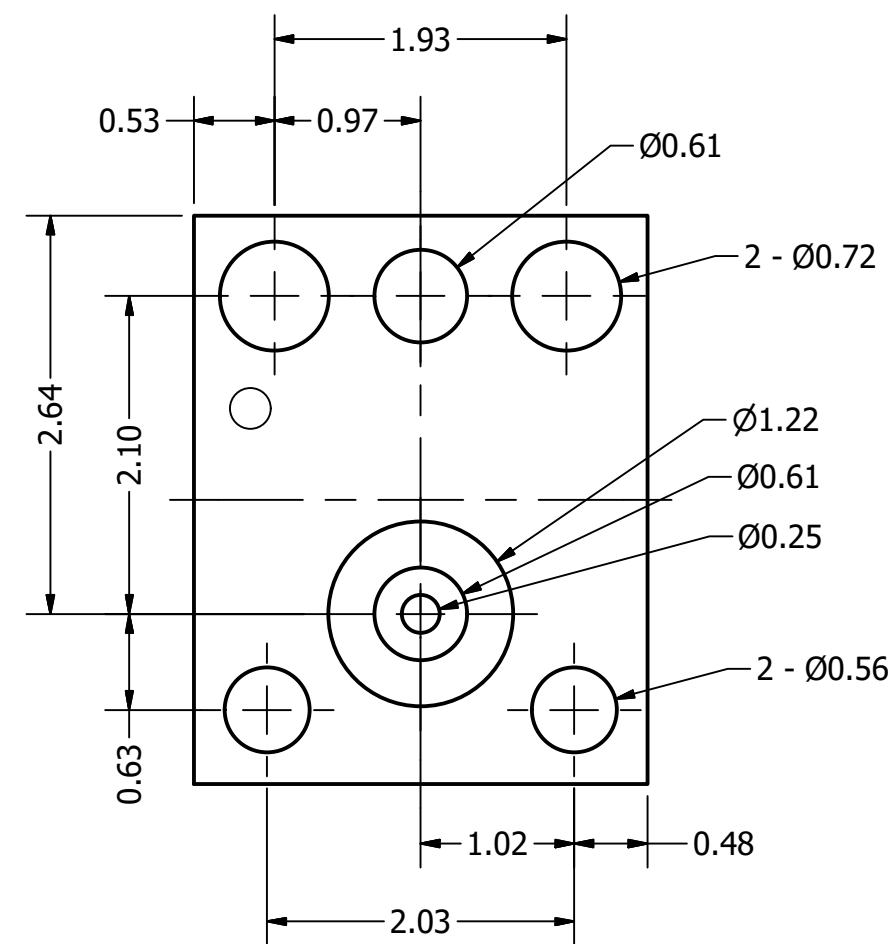

Part Number:	MM033802-1	
	DRAWN CJ	4/17/2016
Description:	Analog MEMS Microphone	
	CHECKED P.D	4/20/2016
	APPROVED J.S	4/20/2016
This document contains data proprietary to DB Unlimited. Any use or reproduction, in any form, without prior written permission of DB Unlimited is prohibited. All terms and conditions can be found at <a href="http://www.dbunlimitedco.com">www.dbunlimitedco.com</a>		

Top View

Side View

Bottom View (1)

Bottom View (2)

PIN NO.					
1	2	3	4	5	6
DATA	GND	GND	VDD	GND	GND

Items	Specifications	Conditions
Directivity	Omnidirectional	
Sensitivity	-38	dB
Frequency Range	70 ~ 16,000	Hz
Rated Voltage	2	V
Voltage Range	1.5 ~ 3.6	V
Output Impedance	300	$\Omega$
Max. Rated Current	0.16	mA
Storage Temperature	-40 ~ +100	$^{\circ}\text{C}$
Operating Temperature	-40 ~ +100	$^{\circ}\text{C}$
Signal to Noise Ratio	62	dB
Mount Type	Surface Mount Pads	
Connection Method	Solder Pads	

REVISION HISTORY

REV	DESCRIPTION	DATE	APPROVED
	Released from Engineering	4/20/2016	J.S.

NOTES

- 1) All dimensions are in mm unless otherwise noted
- 2) All tolerances are  $\pm 0.5$  mm unless otherwise noted
- 3) All parts meet RoHS
- 4) Subject to change or redrawn without notice