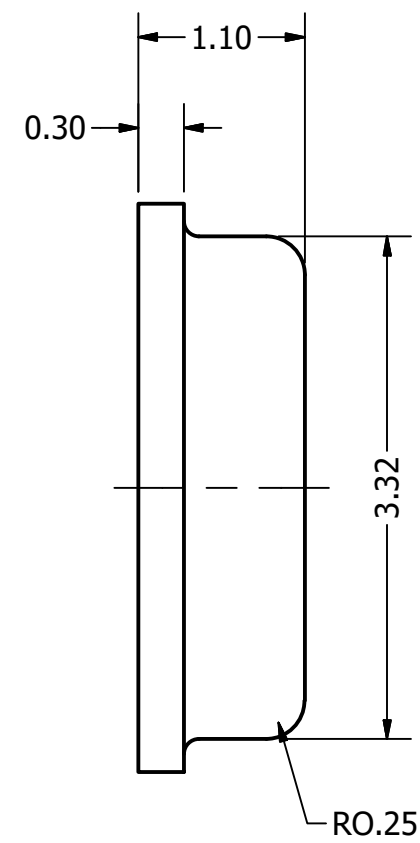

Part Number:	MM033802-1	
	DRAWN CJ	4/17/2016
Description:	Analog MEMS Microphone	
	CHECKED P.D	4/20/2016
	APPROVED J.S	4/20/2016
This document contains data proprietary to DB Unlimited. Any use or reproduction, in any form, without prior written permission of DB Unlimited is prohibited. All terms and conditions can be found at <a href="http://www.dbunlimitedco.com">www.dbunlimitedco.com</a>		

Top View

Side View

Bottom View (1)

Bottom View (2)

PIN NO.					
1	2	3	4	5	6
DATA	GND	GND	VDD	GND	GND

Items	Specifications	Conditions
Directivity	Omnidirectional	
Sensitivity	-38	dB
Frequency Range	70 ~ 16,000	Hz
Rated Voltage	2	V
Voltage Range	1.5 ~ 3.6	V
Output Impedance	300	$\Omega$
Max. Rated Current	0.16	mA
Storage Temperature	-40 ~ +100	$^{\circ}\text{C}$
Operating Temperature	-40 ~ +100	$^{\circ}\text{C}$
Signal to Noise Ratio	62	dB
Mount Type	Surface Mount Pads	
Connection Method	Solder Pads	

REVISION HISTORY

REV	DESCRIPTION	DATE	APPROVED
	Released from Engineering	4/20/2016	J.S.

NOTES

- 1) All dimensions are in mm unless otherwise noted
- 2) All tolerances are  $\pm 0.5$  mm unless otherwise noted
- 3) All parts meet RoHS
- 4) Subject to change or redrawn without notice