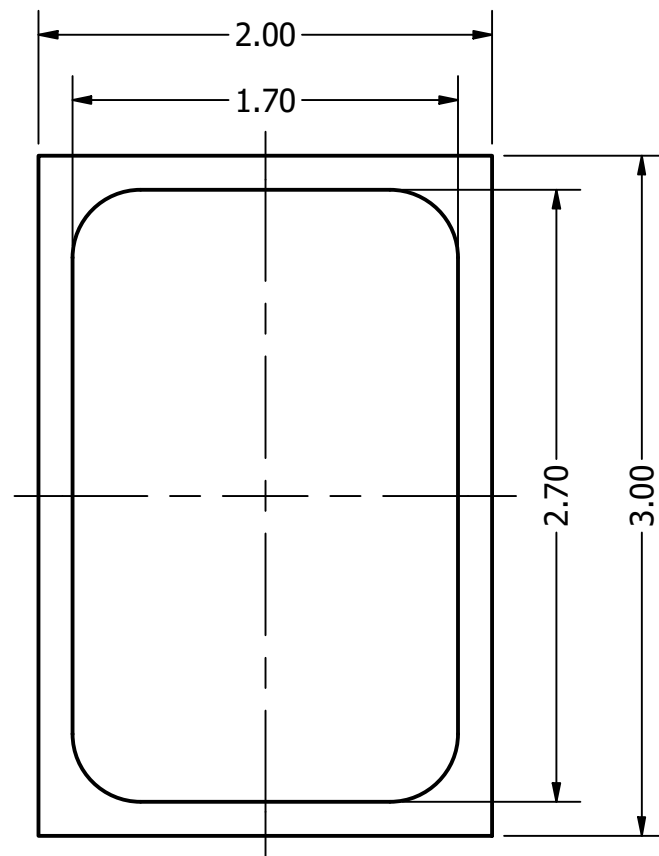

Top View

Side View

Bottom View

Pin 1	Pin 2	Pin 3	Pin 4
OUTPUT	GND	VDD	GND

Items	Specifications	Conditions
Directivity	Omnidirectional	
Sensitivity	-38 ± 1	dB
Frequency Range	100 ~ 10,000	Hz
Rated Voltage	2	V
Voltage Range	1.6 ~ 3.6	V
Output Impedance	300	Ω
Max. Rated Current	0.18	mA
Power Supply Rejection	-72	dB
Storage Temperature	-40 ~ +105	°C
Operating Temperature	-40 ~ +105	°C
Signal to Noise Ratio	63	dB
Mount Type	Surface Mount	
Connection Method	Surface Mount Pads	

REVISION HISTORY

REV	DESCRIPTION	DATE	APPROVED
	Released from Engineering	8/16/2018	C.E.

NOTES

- 1) All dimensions are in mm unless otherwise noted
- 2) All tolerances are ± 0.1 mm unless otherwise noted
- 3) All parts meet RoHS
- 4) Subject to change or redrawn without notice