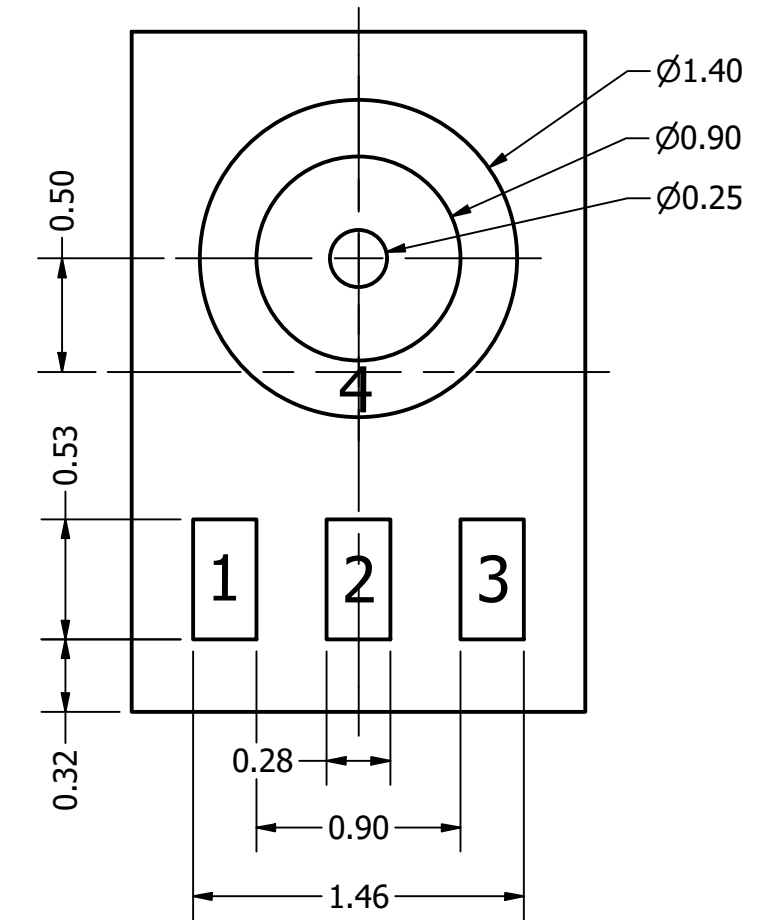

Part Number:	<b>MM033802-4</b>	
DESCRIPTION:	Analog MEMS Microphone	
DRAWN	CJ	7/24/2018
CHECKED	C.H.	8/16/2018
APPROVED	C.E.	8/16/2018
This document contains data proprietary to DB Unlimited. Any use or reproduction, in any form, without prior written permission of DB Unlimited is prohibited. All terms and conditions can be found at <a href="http://www.dbunlimitedco.com">www.dbunlimitedco.com</a>		

Top View

Side View

Bottom View

Pin 1	Pin 2	Pin 3	Pin 4
OUTPUT	GND	VDD	GND

Items	Specifications	Conditions
Directivity	Omnidirectional	
Sensitivity	-38 ± 1	dB
Frequency Range	100 ~ 10,000	Hz
Rated Voltage	2	V
Voltage Range	1.6 ~ 3.6	V
Output Impedance	300	Ω
Max. Rated Current	0.18	mA
Power Supply Rejection	-72	dB
Storage Temperature	-40 ~ +105	°C
Operating Temperature	-40 ~ +105	°C
Signal to Noise Ratio	63	dB
Mount Type	Surface Mount	
Connection Method	Surface Mount Pads	

REVISION HISTORY

REV	DESCRIPTION	DATE	APPROVED
	Released from Engineering	8/16/2018	C.E.

NOTES

- 1) All dimensions are in mm unless otherwise noted
- 2) All tolerances are ± 0.1 mm unless otherwise noted
- 3) All parts meet RoHS
- 4) Subject to change or redrawn without notice