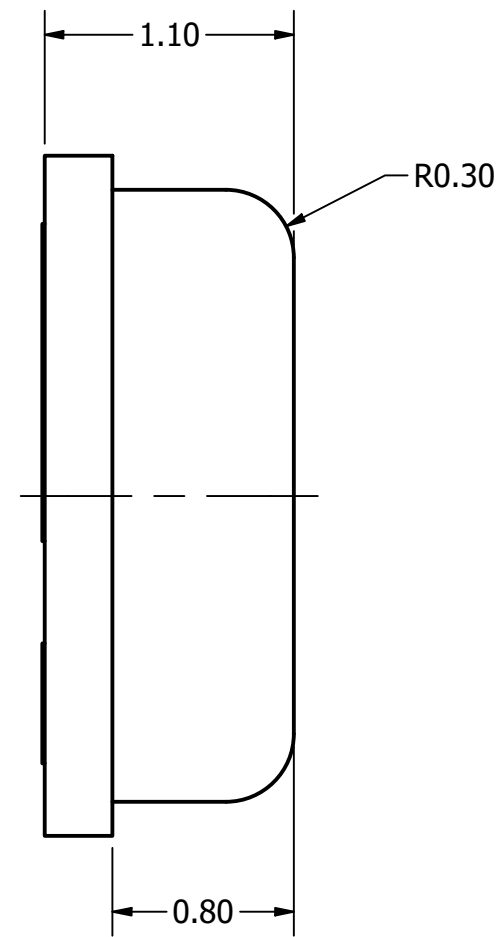

Part Number:	<b>MM033802-4</b>	
DESCRIPTION:	Analog MEMS Microphone	
DRAWN	CJ	7/24/2018
CHECKED	C.H.	8/16/2018
APPROVED	C.E.	8/16/2018
This document contains data proprietary to DB Unlimited. Any use or reproduction, in any form, without prior written permission of DB Unlimited is prohibited. All terms and conditions can be found at <a href="http://www.dbunlimitedco.com">www.dbunlimitedco.com</a>		

Top View

Side View

Bottom View

Pin 1	Pin 2	Pin 3	Pin 4
OUTPUT	GND	VDD	GND

Items	Specifications	Conditions
Directivity	Omnidirectional	
Sensitivity	-38 ± 1	dB
Frequency Range	100 ~ 10,000	Hz
Rated Voltage	2	V
Voltage Range	1.6 ~ 3.6	V
Output Impedance	300	Ω
Max. Rated Current	0.18	mA
Power Supply Rejection	-72	dB
Storage Temperature	-40 ~ +105	°C
Operating Temperature	-40 ~ +105	°C
Signal to Noise Ratio	63	dB
Mount Type	Surface Mount	
Connection Method	Surface Mount Pads	

REVISION HISTORY

REV	DESCRIPTION	DATE	APPROVED
	Released from Engineering	8/16/2018	C.E.

NOTES

- 1) All dimensions are in mm unless otherwise noted
- 2) All tolerances are ± 0.1 mm unless otherwise noted
- 3) All parts meet RoHS
- 4) Subject to change or redrawn without notice