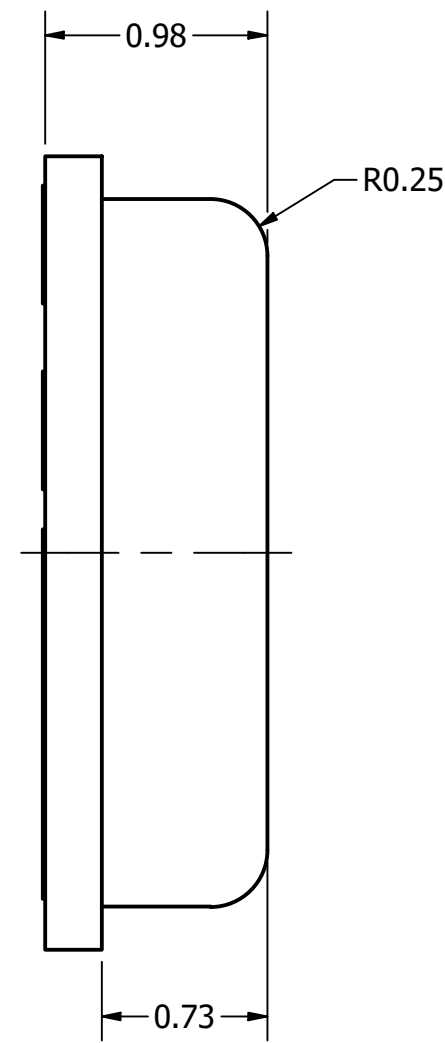

Part Number:	MM033802-5	
DESCRIPTION:	Analog MEMS Microphone	
DRAWN	CJ	7/25/2018
CHECKED	C.H.	8/16/2018
APPROVED	C.E.	8/16/2018
This document contains data proprietary to DB Unlimited. Any use or reproduction, in any form, without prior written permission of DB Unlimited is prohibited. All terms and conditions can be found at www.dbunlimitedco.com		

Top View

Side View

Bottom View

Pin 1	Pin 2	Pin 3	Pin 4	Pin 5
OUTPUT	GND	GND	GND	VDD

Items	Specifications	Conditions
Directivity	Omnidirectional	
Sensitivity	-38 ± 1	dB
Frequency Range	100 ~ 10,000	Hz
Rated Voltage	2	V
Voltage Range	1.6 ~ 3.6	V
Output Impedance	300	Ω
Max. Rated Current	0.18	mA
Power Supply Rejection	-72	dB
Storage Temperature	-40 ~ +105	°C
Operating Temperature	-40 ~ +105	°C
Signal to Noise Ratio	61	dB
Mount Type	Surface Mount	
Connection Method	Surface Mount Pads	

REVISION HISTORY

REV	DESCRIPTION	DATE	APPROVED
	Released from Engineering	8/16/2018	C.E.

NOTES

- 1) All dimensions are in mm unless otherwise noted
- 2) All tolerances are ± 0.1 mm unless otherwise noted
- 3) All parts meet RoHS
- 4) Subject to change or redrawn without notice