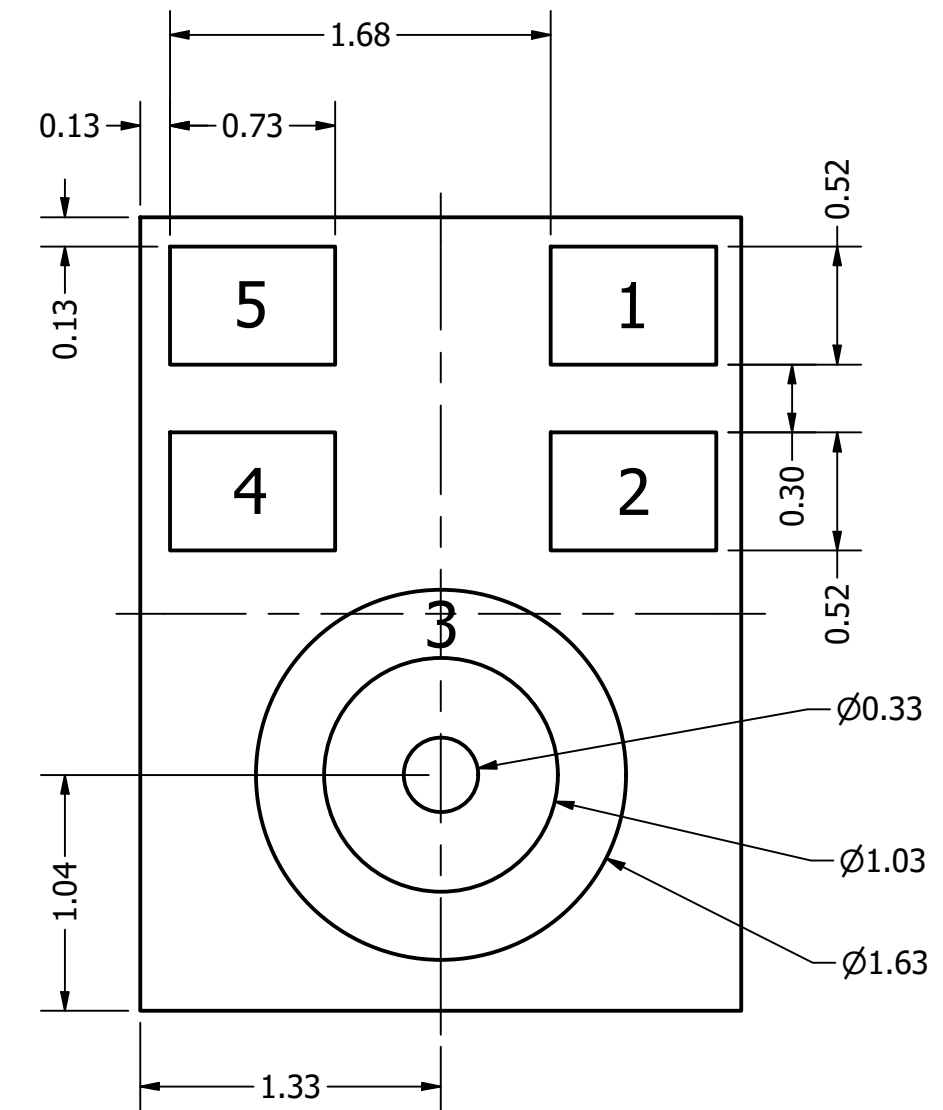

Part Number:	MM033802-5	
DESCRIPTION:	Analog MEMS Microphone	
DRAWN	CJ	7/25/2018
CHECKED	C.H.	8/16/2018
APPROVED	C.E.	8/16/2018
This document contains data proprietary to DB Unlimited. Any use or reproduction, in any form, without prior written permission of DB Unlimited is prohibited. All terms and conditions can be found at www.dbunlimitedco.com		

Top View

Side View

Bottom View

Pin 1	Pin 2	Pin 3	Pin 4	Pin 5
OUTPUT	GND	GND	GND	VDD

Items	Specifications	Conditions
Directivity	Omnidirectional	
Sensitivity	-38 ± 1	dB
Frequency Range	100 ~ 10,000	Hz
Rated Voltage	2	V
Voltage Range	1.6 ~ 3.6	V
Output Impedance	300	Ω
Max. Rated Current	0.18	mA
Power Supply Rejection	-72	dB
Storage Temperature	-40 ~ +105	°C
Operating Temperature	-40 ~ +105	°C
Signal to Noise Ratio	61	dB
Mount Type	Surface Mount	
Connection Method	Surface Mount Pads	

REVISION HISTORY

REV	DESCRIPTION	DATE	APPROVED
	Released from Engineering	8/16/2018	C.E.

NOTES

- 1) All dimensions are in mm unless otherwise noted
- 2) All tolerances are ± 0.1 mm unless otherwise noted
- 3) All parts meet RoHS
- 4) Subject to change or redrawn without notice