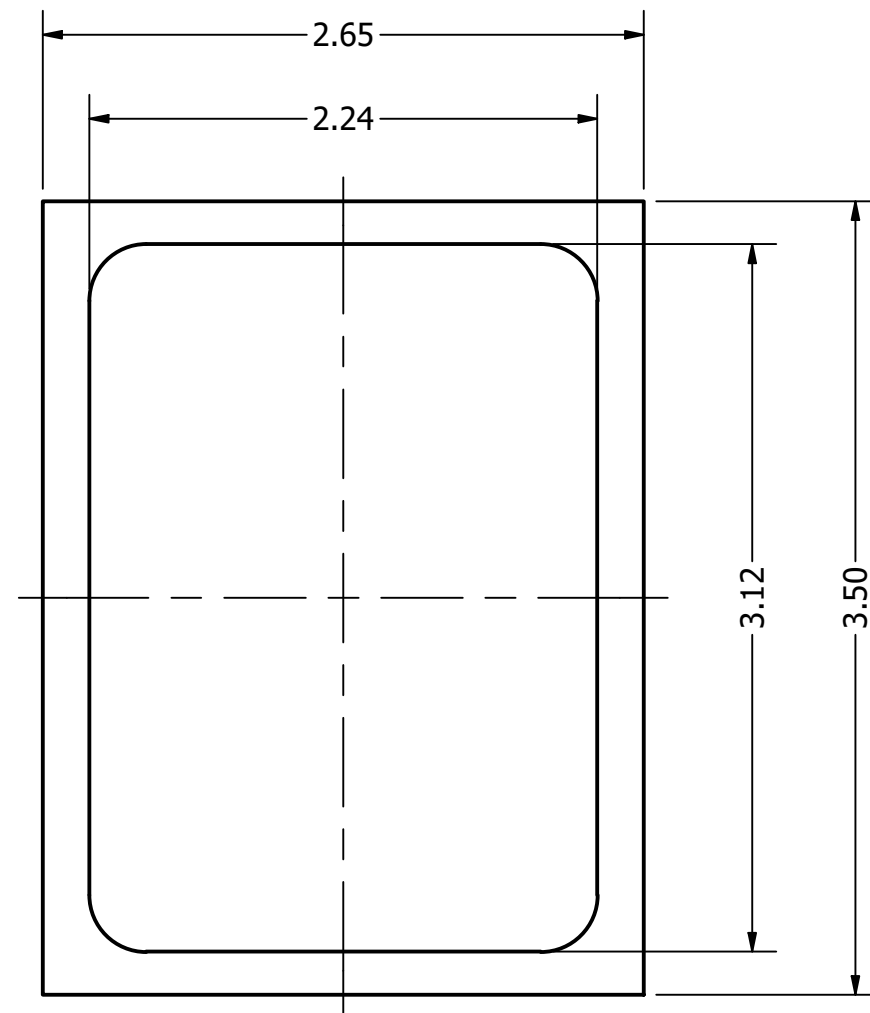

Top View

Side View

Bottom View

Pin 1	Pin 2	Pin 3	Pin 4	Pin 5
OUTPUT	GND	GND	GND	VDD

Items	Specifications	Conditions
Directivity	Omnidirectional	
Sensitivity	-38 ± 1	dB
Frequency Range	100 ~ 10,000	Hz
Rated Voltage	2	V
Voltage Range	1.6 ~ 3.6	V
Output Impedance	300	Ω
Max. Rated Current	0.18	mA
Power Supply Rejection	-72	dB
Storage Temperature	-40 ~ +105	°C
Operating Temperature	-40 ~ +105	°C
Signal to Noise Ratio	61	dB
Mount Type	Surface Mount	
Connection Method	Surface Mount Pads	

REVISION HISTORY

REV	DESCRIPTION	DATE	APPROVED
	Released from Engineering	8/16/2018	C.E.

NOTES

- 1) All dimensions are in mm unless otherwise noted
- 2) All tolerances are ± 0.1 mm unless otherwise noted
- 3) All parts meet RoHS
- 4) Subject to change or redrawn without notice