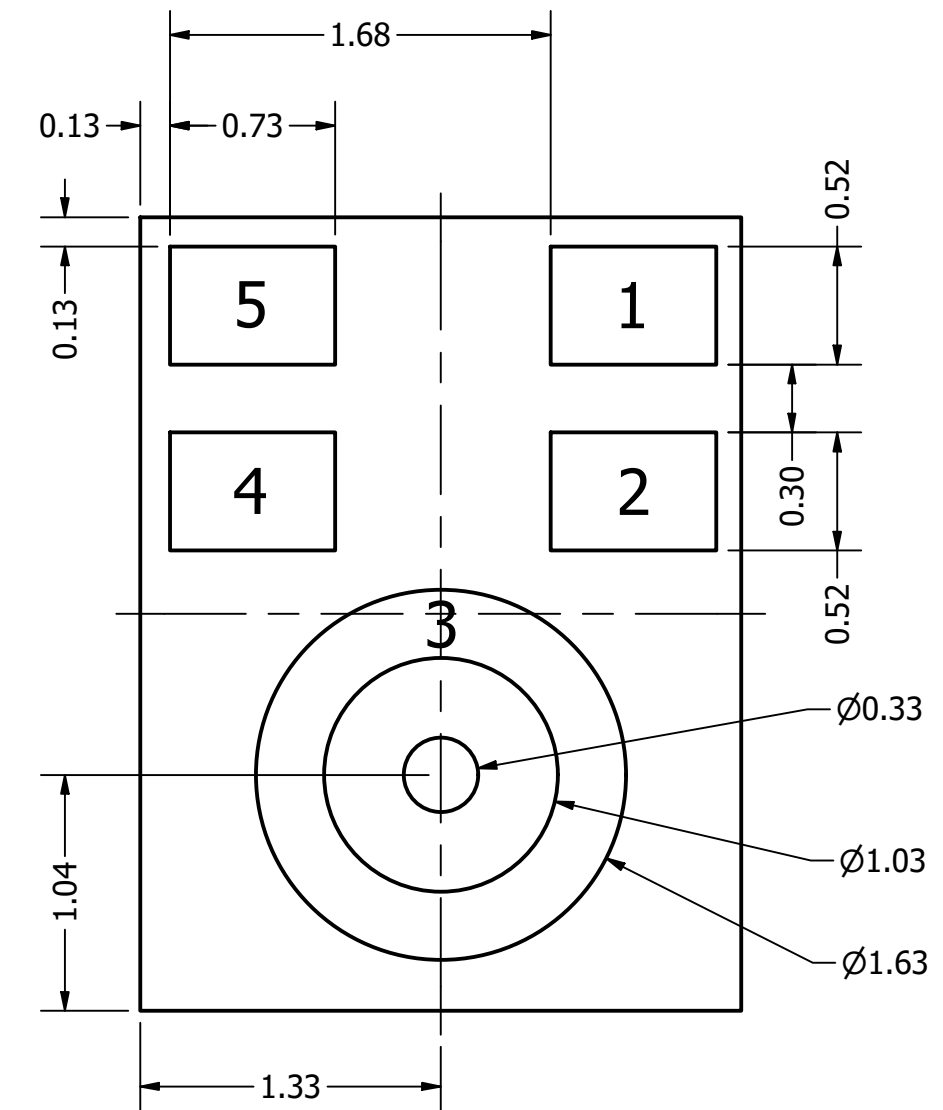

Part Number:	MM033802-6	
DESCRIPTION:	Analog MEMS Microphone	
DRAWN	CJ	7/25/2018
CHECKED	C.H.	8/16/2018
APPROVED	C.E.	8/16/2018
This document contains data proprietary to DB Unlimited. Any use or reproduction, in any form, without prior written permission of DB Unlimited is prohibited. All terms and conditions can be found at www.dbunlimitedco.com		

Top View

Side View

Bottom View

Pin 1	Pin 2	Pin 3	Pin 4	Pin 5
OUTPUT	GND	GND	GND	VDD

Items	Specifications	Conditions
Directivity	Omnidirectional	
Sensitivity	-38 ± 1	dB
Frequency Range	100 ~ 10,000	Hz
Rated Voltage	2	V
Voltage Range	1.6 ~ 3.6	V
Output Impedance	300	Ω
Max. Rated Current	0.1	mA
Power Supply Rejection	-90	dB
Storage Temperature	-40 ~ +105	°C
Operating Temperature	-40 ~ +105	°C
Signal to Noise Ratio	65	dB
Mount Type	Surface Mount	
Connection Method	Surface Mount Pads	

REVISION HISTORY

REV	DESCRIPTION	DATE	APPROVED
	Released from Engineering	8/16/2018	C.E.

NOTES

- 1) All dimensions are in mm unless otherwise noted
- 2) All tolerances are ± 0.1 mm unless otherwise noted
- 3) All parts meet RoHS
- 4) Subject to change or redrawn without notice