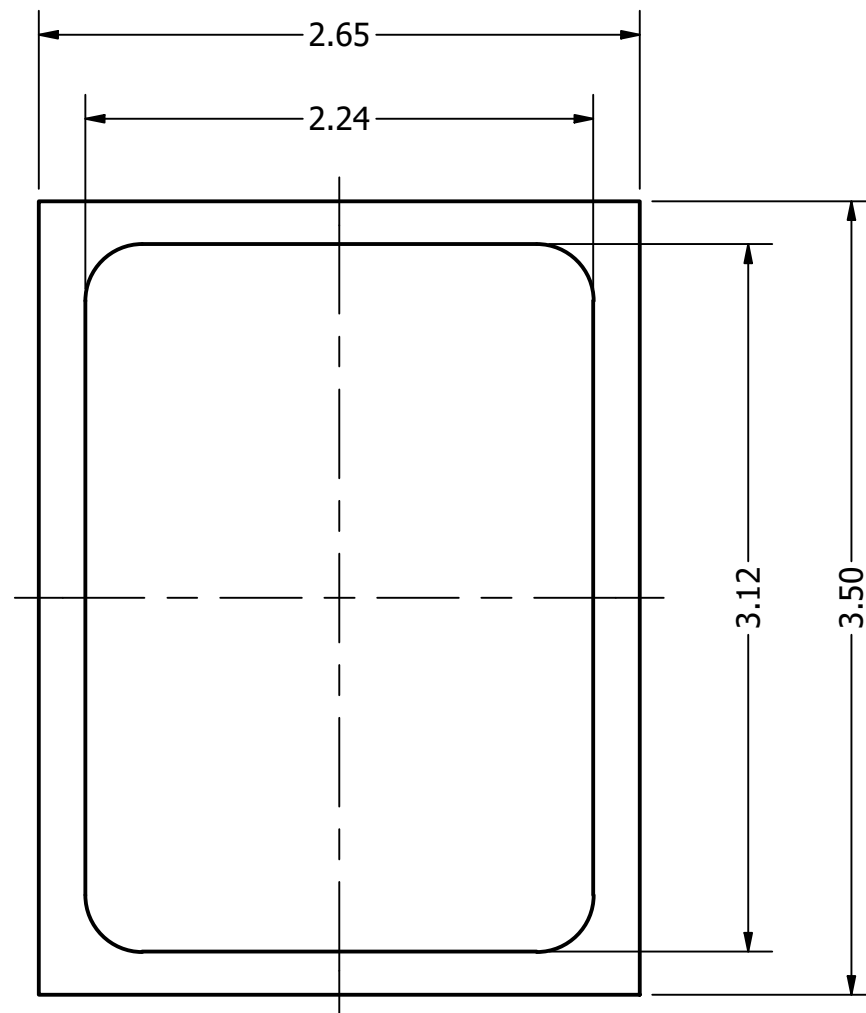

Top View

Side View

Bottom View

Pin 1	Pin 2	Pin 3	Pin 4	Pin 5
OUTPUT	GND	GND	GND	VDD

Items	Specifications	Conditions
Directivity	Omnidirectional	
Sensitivity	-38 ± 1	dB
Frequency Range	100 ~ 10,000	Hz
Rated Voltage	2	V
Voltage Range	1.6 ~ 3.6	V
Output Impedance	300	Ω
Max. Rated Current	0.1	mA
Power Supply Rejection	-90	dB
Storage Temperature	-40 ~ +105	°C
Operating Temperature	-40 ~ +105	°C
Signal to Noise Ratio	65	dB
Mount Type	Surface Mount	
Connection Method	Surface Mount Pads	