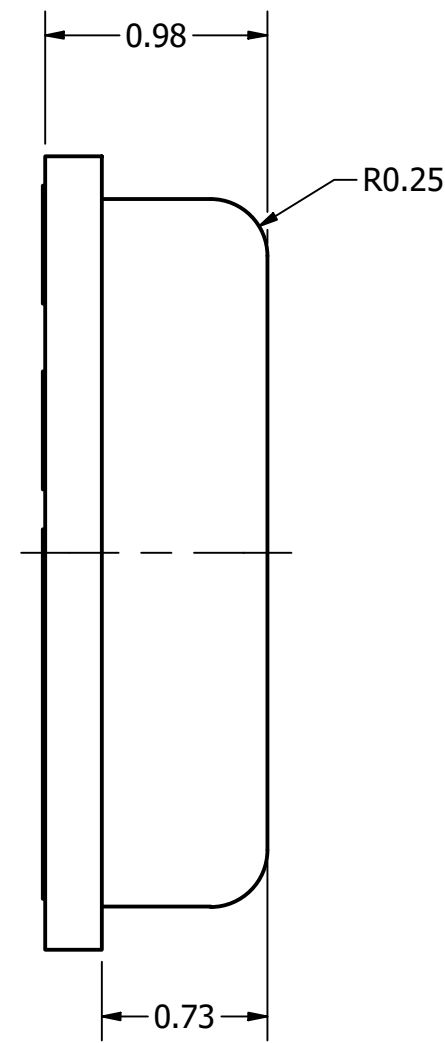

Part Number:	MM033802-6	
DESCRIPTION:	Analog MEMS Microphone	
DRAWN	CJ	7/25/2018
CHECKED	C.H.	8/16/2018
APPROVED	C.E.	8/16/2018
This document contains data proprietary to DB Unlimited. Any use or reproduction, in any form, without prior written permission of DB Unlimited is prohibited. All terms and conditions can be found at www.dbunlimitedco.com		

Top View

Side View

Bottom View

Pin 1	Pin 2	Pin 3	Pin 4	Pin 5
OUTPUT	GND	GND	GND	VDD

Items	Specifications	Conditions
Directivity	Omnidirectional	
Sensitivity	-38 ± 1	dB
Frequency Range	100 ~ 10,000	Hz
Rated Voltage	2	V
Voltage Range	1.6 ~ 3.6	V
Output Impedance	300	Ω
Max. Rated Current	0.1	mA
Power Supply Rejection	-90	dB
Storage Temperature	-40 ~ +105	°C
Operating Temperature	-40 ~ +105	°C
Signal to Noise Ratio	65	dB
Mount Type	Surface Mount	
Connection Method	Surface Mount Pads	

REVISION HISTORY

REV	DESCRIPTION	DATE	APPROVED
	Released from Engineering	8/16/2018	C.E.

NOTES

- 1) All dimensions are in mm unless otherwise noted
- 2) All tolerances are ± 0.1 mm unless otherwise noted
- 3) All parts meet RoHS
- 4) Subject to change or redrawn without notice