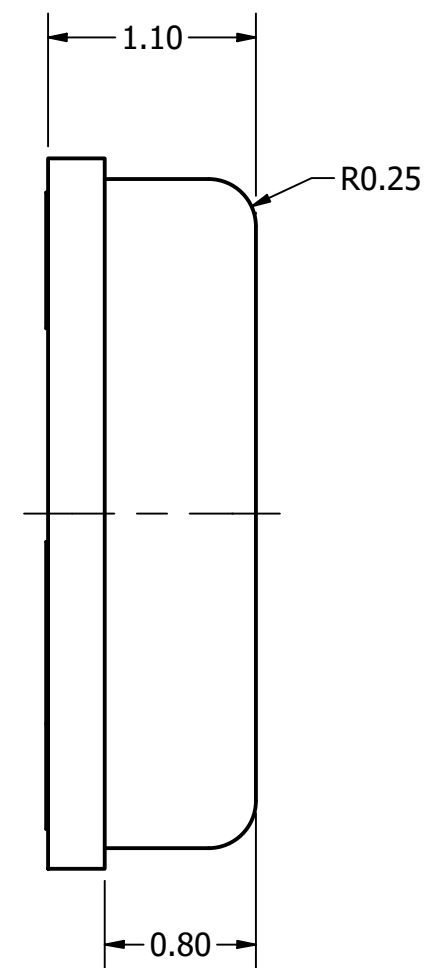

Part Number:	MM033802-7	
	DRAWN CJ	7/25/2018
Description:	CHECKED C.H.	8/16/2018
	APPROVED C.E.	8/16/2018
	Analog MEMS Microphone	
This document contains data proprietary to DB Unlimited. Any use or reproduction, in any form, without prior written permission of DB Unlimited is prohibited. All terms and conditions can be found at www.dbunlimitedco.com		

Top View

Side View

Bottom View

Pin 1	Pin 2	Pin 3	Pin 4	Pin 5	Pin 6
VDD	GND	GND	OUTPUT	GND	GND

Items	Specifications	Conditions
Directivity	Omnidirectional	
Sensitivity	-38 ± 1	dB
Frequency Range	100 ~ 10,000	Hz
Rated Voltage	2	V
Voltage Range	1.6 ~ 3.6	V
Output Impedance	300	Ω
Max. Rated Current	0.1	mA
Power Supply Rejection	-72	dB
Storage Temperature	-40 ~ +105	°C
Operating Temperature	-40 ~ +105	°C
Signal to Noise Ratio	63	dB
Mount Type	Surface Mount	
Connection Method	Surface Mount Pads	

REVISION HISTORY

REV	DESCRIPTION	DATE	APPROVED
	Released from Engineering	8/16/2018	C.E.

NOTES

- 1) All dimensions are in mm unless otherwise noted
- 2) All tolerances are ± 0.1 mm unless otherwise noted
- 3) All parts meet RoHS
- 4) Subject to change or redrawn without notice