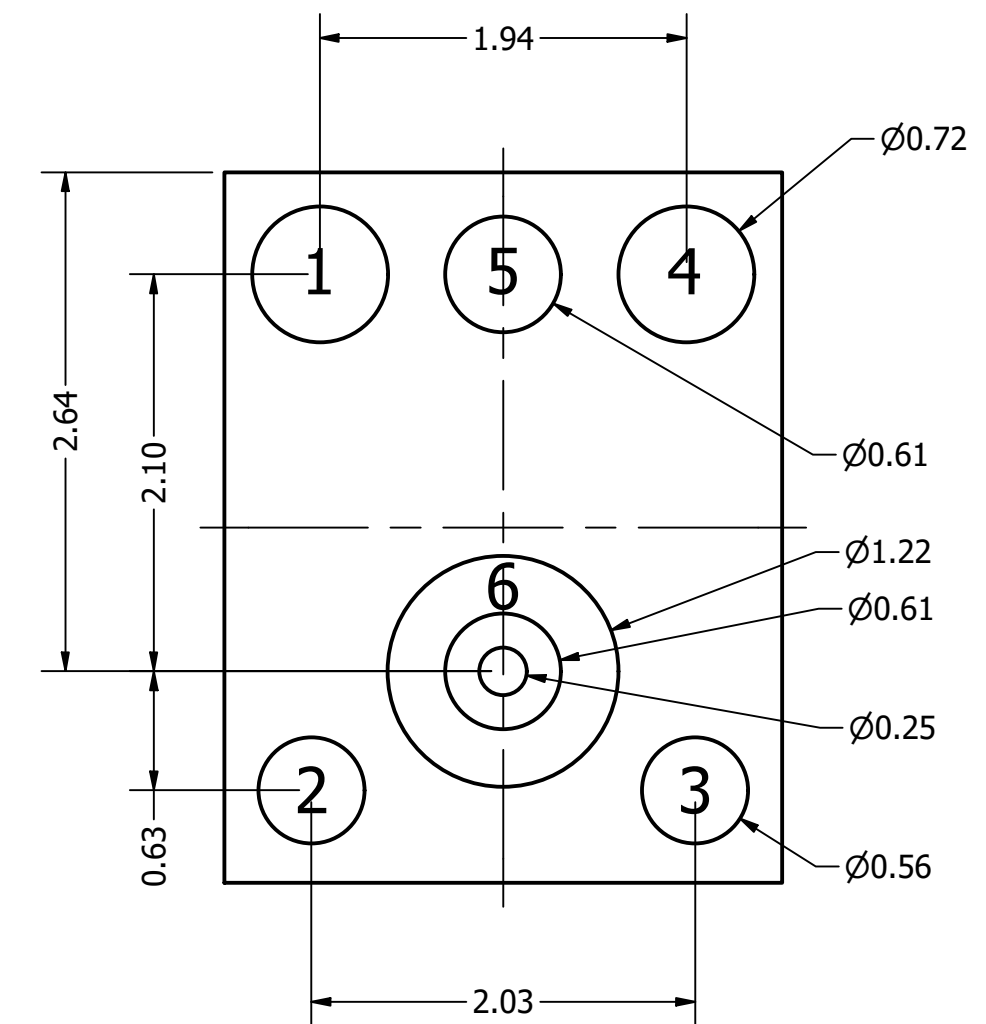

Top View

Side View

Bottom View

Pin 1	Pin 2	Pin 3	Pin 4	Pin 5	Pin 6
VDD	GND	GND	OUTPUT	GND	GND

Items	Specifications	Conditions
Directivity	Omnidirectional	
Sensitivity	-38 ± 1	dB
Frequency Range	100 ~ 10,000	Hz
Rated Voltage	2	V
Voltage Range	1.6 ~ 3.6	V
Output Impedance	300	Ω
Max. Rated Current	0.1	mA
Power Supply Rejection	-72	dB
Storage Temperature	-40 ~ +105	°C
Operating Temperature	-40 ~ +105	°C
Signal to Noise Ratio	63	dB
Mount Type	Surface Mount	
Connection Method	Surface Mount Pads	

REVISION HISTORY

REV	DESCRIPTION	DATE	APPROVED
	Released from Engineering	8/16/2018	C.E.

NOTES

- 1) All dimensions are in mm unless otherwise noted
- 2) All tolerances are ± 0.1 mm unless otherwise noted
- 3) All parts meet RoHS
- 4) Subject to change or redrawn without notice