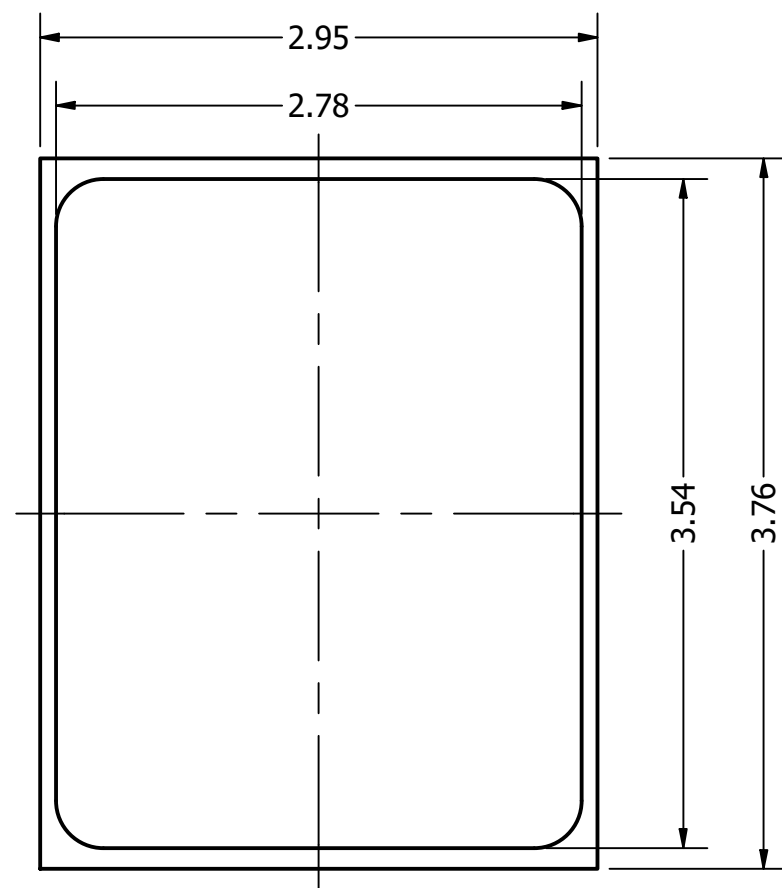

Top View

Side View

Bottom View

Pin 1	Pin 2	Pin 3	Pin 4	Pin 5	Pin 6
VDD	GND	GND	OUTPUT	GND	GND

Items	Specifications	Conditions
Directivity	Omnidirectional	
Sensitivity	-38 ± 1	dB
Frequency Range	100 ~ 10,000	Hz
Rated Voltage	2	V
Voltage Range	1.6 ~ 3.6	V
Output Impedance	300	Ω
Max. Rated Current	0.1	mA
Power Supply Rejection	-72	dB
Storage Temperature	-40 ~ +105	°C
Operating Temperature	-40 ~ +105	°C
Signal to Noise Ratio	63	dB
Mount Type	Surface Mount	
Connection Method	Surface Mount Pads	