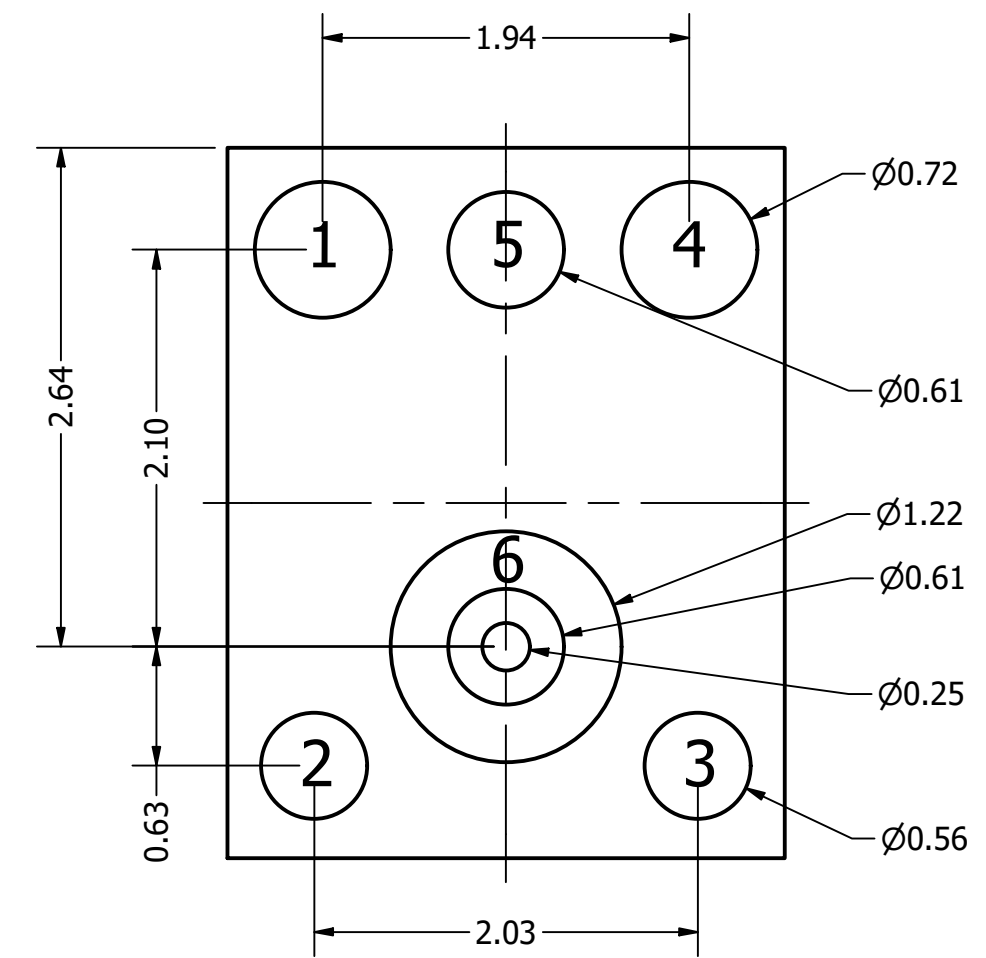

Top View

Side View

Bottom View

Pin 1	Pin 2	Pin 3	Pin 4	Pin 5	Pin 6
VDD	GND	GND	OUTPUT	GND	GND

Items	Specifications	Conditions
Directivity	Omnidirectional	
Sensitivity	-38 ± 1	dB
Frequency Range	30 ~ 10,000	Hz
Rated Voltage	2	V
Voltage Range	1.6 ~ 3.6	V
Output Impedance	300	Ω
Max. Rated Current	0.1	mA
Power Supply Rejection	-90	dB
Storage Temperature	-40 ~ +105	°C
Operating Temperature	-40 ~ +105	°C
Signal to Noise Ratio	65	dB
Mount Type	Surface Mount	
Connection Method	Surface Mount Pads	