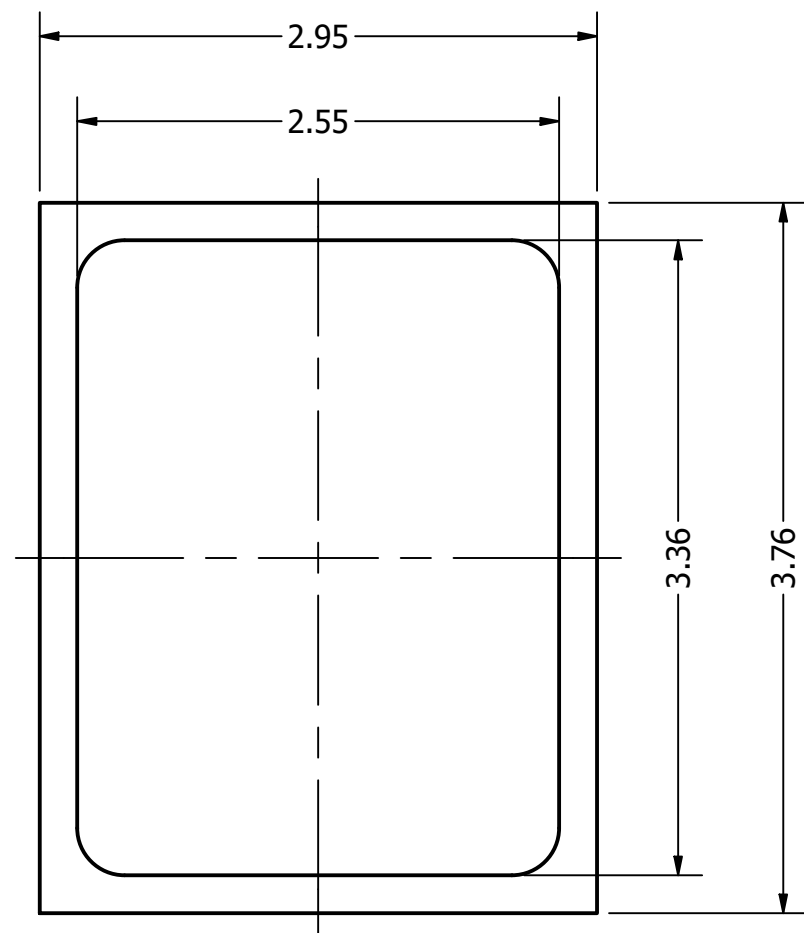

Top View

Side View

Bottom View

Pin 1	Pin 2	Pin 3	Pin 4	Pin 5	Pin 6
VDD	GND	GND	OUTPUT	GND	GND

Items	Specifications	Conditions
Directivity	Omnidirectional	
Sensitivity	-38 ± 1	dB
Frequency Range	30 ~ 10,000	Hz
Rated Voltage	2	V
Voltage Range	1.6 ~ 3.6	V
Output Impedance	300	Ω
Max. Rated Current	0.1	mA
Power Supply Rejection	-90	dB
Storage Temperature	-40 ~ +105	°C
Operating Temperature	-40 ~ +105	°C
Signal to Noise Ratio	65	dB
Mount Type	Surface Mount	
Connection Method	Surface Mount Pads	