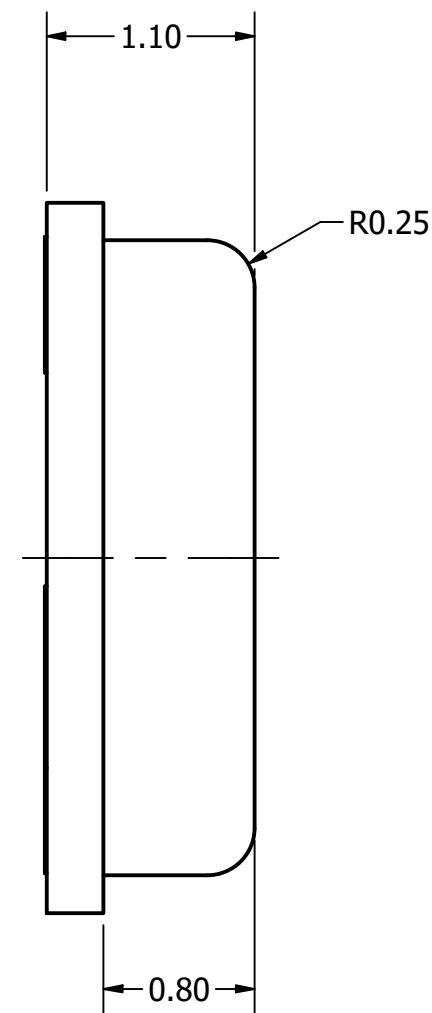

Part Number:	MM033802-8	
DESCRIPTION:	Analog MEMS Microphone	
DRAWN	CJ	7/25/2018
CHECKED	C.H.	8/16/2018
APPROVED	C.E.	8/16/2018
This document contains data proprietary to DB Unlimited. Any use or reproduction, in any form, without prior written permission of DB Unlimited is prohibited. All terms and conditions can be found at www.dbunlimitedco.com		

Top View

Side View

Bottom View

Pin 1	Pin 2	Pin 3	Pin 4	Pin 5	Pin 6
VDD	GND	GND	OUTPUT	GND	GND

Items	Specifications	Conditions
Directivity	Omnidirectional	
Sensitivity	-38 ± 1	dB
Frequency Range	30 ~ 10,000	Hz
Rated Voltage	2	V
Voltage Range	1.6 ~ 3.6	V
Output Impedance	300	Ω
Max. Rated Current	0.1	mA
Power Supply Rejection	-90	dB
Storage Temperature	-40 ~ +105	°C
Operating Temperature	-40 ~ +105	°C
Signal to Noise Ratio	65	dB
Mount Type	Surface Mount	
Connection Method	Surface Mount Pads	

REVISION HISTORY

REV	DESCRIPTION	DATE	APPROVED
	Released from Engineering	8/16/2018	C.E.

NOTES

- 1) All dimensions are in mm unless otherwise noted
- 2) All tolerances are ± 0.1 mm unless otherwise noted
- 3) All parts meet RoHS
- 4) Subject to change or redrawn without notice