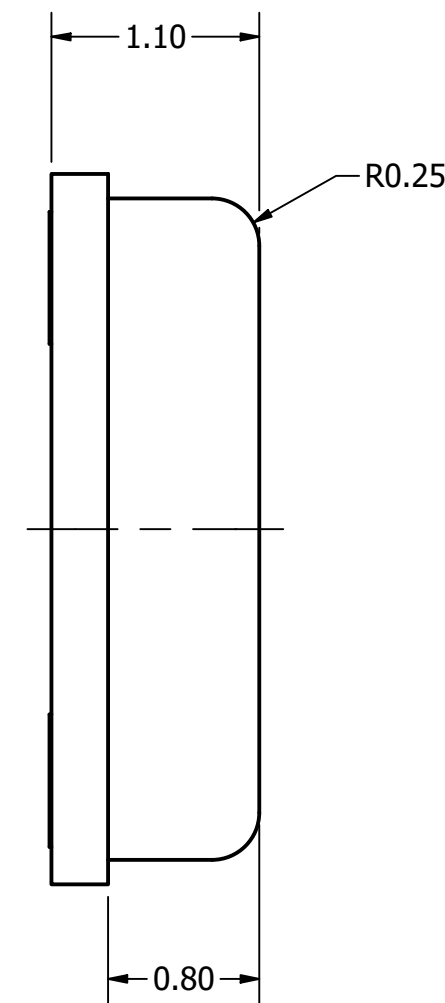

Part Number:	MM033802-9	
DRAWN	CJ	7/25/2018
CHECKED	C.H.	8/16/2018
Description:	Analog MEMS Microphone	
APPROVED	C.E.	8/16/2018
This document contains data proprietary to DB Unlimited. Any use or reproduction, in any form, without prior written permission of DB Unlimited is prohibited. All terms and conditions can be found at www.dbunlimitedco.com		

Top View

Side View

Bottom View

Pin 1	Pin 2	Pin 3	Pin 4
VDD	GND	GND	OUTPUT

Items	Specifications	Conditions
Directivity	Omnidirectional	
Sensitivity	-38 ± 1	dB
Frequency Range	100 ~ 10,000	Hz
Rated Voltage	2	V
Voltage Range	1.6 ~ 3.6	V
Output Impedance	300	Ω
Max. Rated Current	0.19	mA
Power Supply Rejection	-72	dB
Storage Temperature	-40 ~ +105	°C
Operating Temperature	-40 ~ +105	°C
Signal to Noise Ratio	59	dB
Mount Type	Surface Mount	
Connection Method	Surface Mount Pads	

REVISION HISTORY

REV	DESCRIPTION	DATE	APPROVED
	Released from Engineering	8/16/2018	C.E.

NOTES

- 1) All dimensions are in mm unless otherwise noted
- 2) All tolerances are ± 0.1 mm unless otherwise noted
- 3) All parts meet RoHS
- 4) Subject to change or redrawn without notice