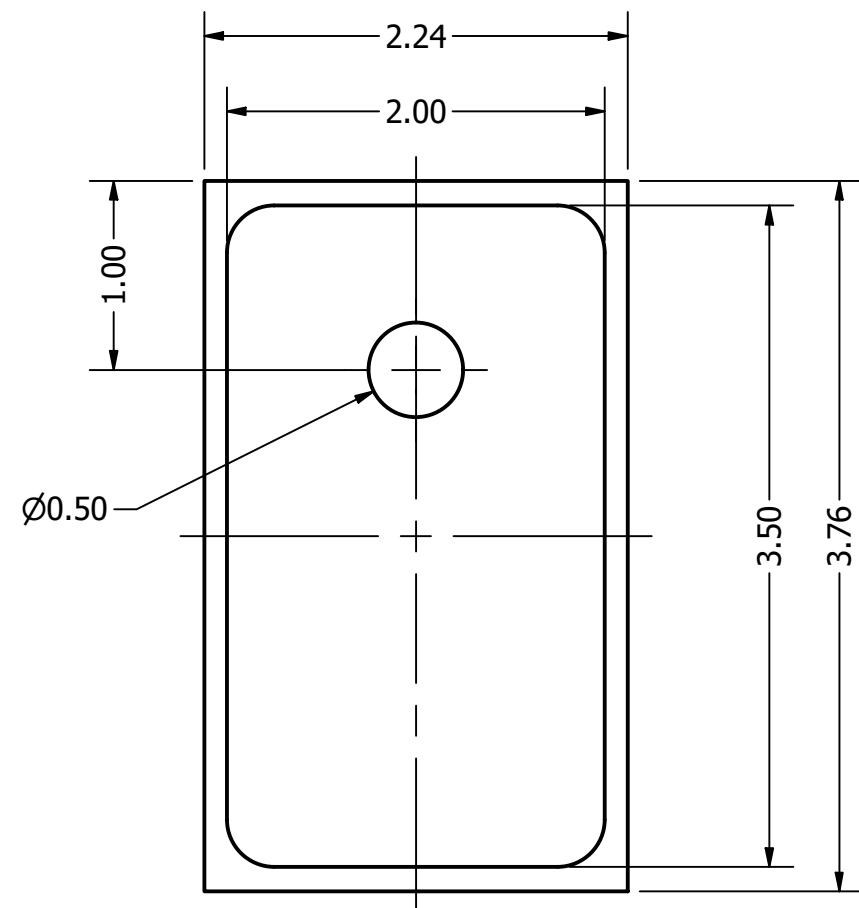

Top View

Side View

Bottom View

Pin 1	Pin 2	Pin 3	Pin 4
VDD	GND	GND	OUTPUT

Items	Specifications	Conditions
Directivity	Omnidirectional	
Sensitivity	-38 ± 1	dB
Frequency Range	100 ~ 10,000	Hz
Rated Voltage	2	V
Voltage Range	1.6 ~ 3.6	V
Output Impedance	300	Ω
Max. Rated Current	0.19	mA
Power Supply Rejection	-72	dB
Storage Temperature	-40 ~ +105	°C
Operating Temperature	-40 ~ +105	°C
Signal to Noise Ratio	59	dB
Mount Type	Surface Mount	
Connection Method	Surface Mount Pads	