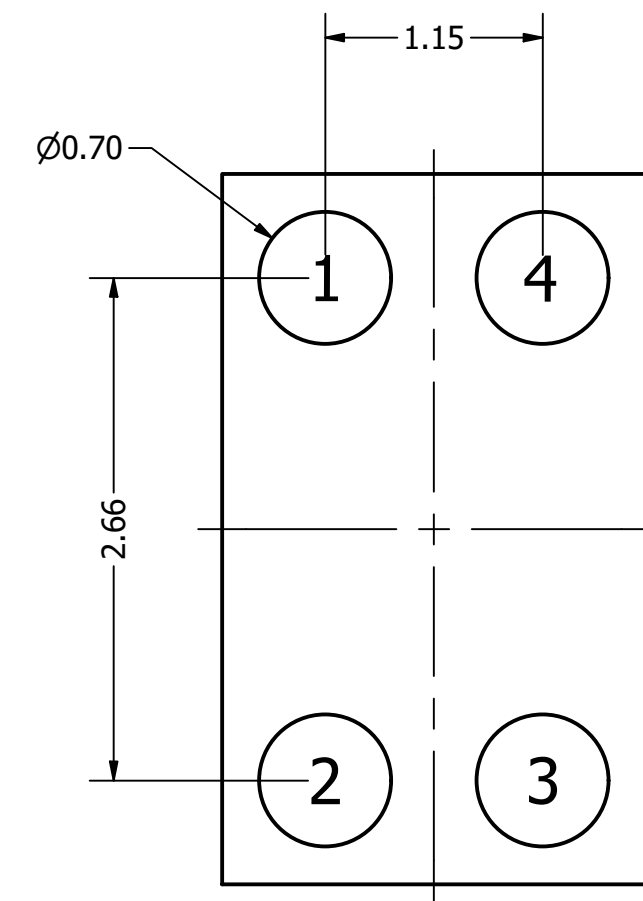

Top View

Side View

Bottom View

Pin 1	Pin 2	Pin 3	Pin 4
VDD	GND	GND	OUTPUT

Items	Specifications	Conditions
Directivity	Omnidirectional	
Sensitivity	-38 ± 1	dB
Frequency Range	100 ~ 10,000	Hz
Rated Voltage	2	V
Voltage Range	1.6 ~ 3.6	V
Output Impedance	300	Ω
Max. Rated Current	0.19	mA
Power Supply Rejection	-72	dB
Storage Temperature	-40 ~ +105	°C
Operating Temperature	-40 ~ +105	°C
Signal to Noise Ratio	59	dB
Mount Type	Surface Mount	
Connection Method	Surface Mount Pads	