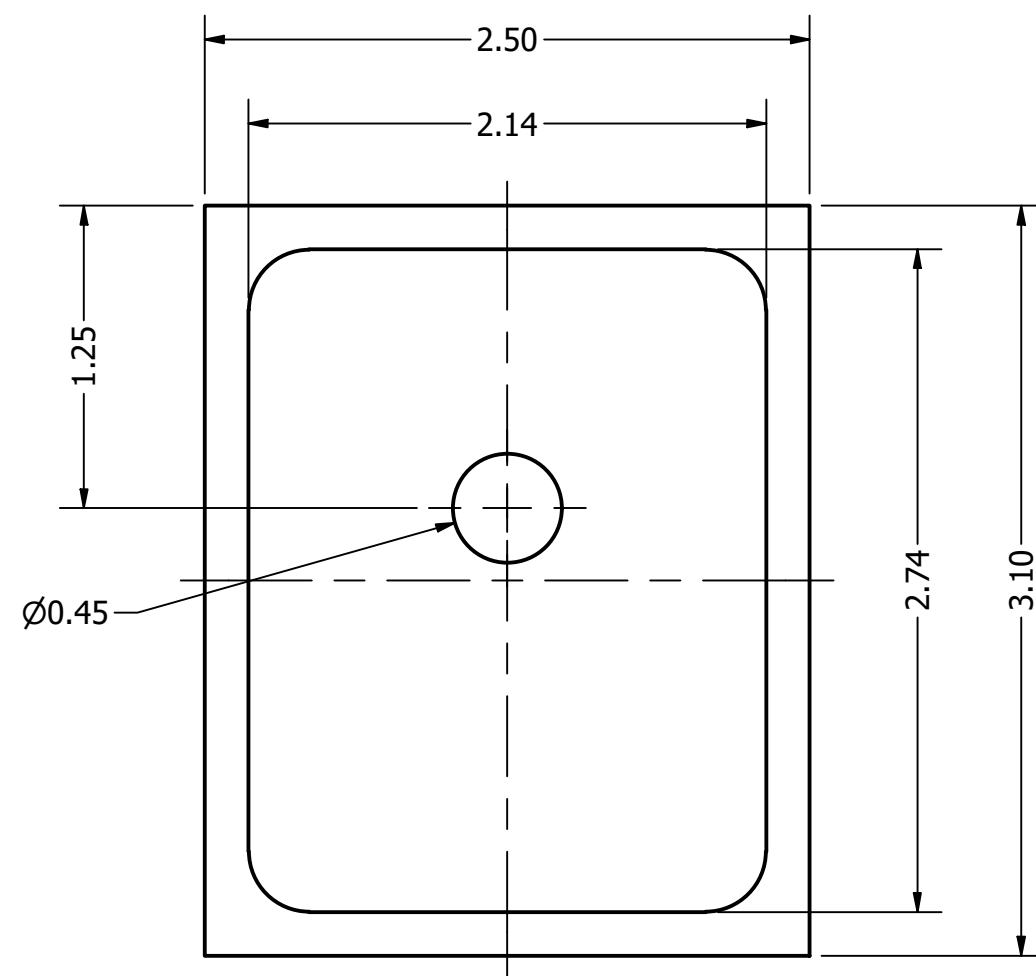

Part Number:	MM034202-10	
DESCRIPTION:	Analog MEMS Microphone	
DRAWN	CJ	7/25/2018
CHECKED	C.H.	8/16/2018
APPROVED	C.E.	8/16/2018
This document contains data proprietary to DB Unlimited. Any use or reproduction, in any form, without prior written permission of DB Unlimited is prohibited. All terms and conditions can be found at www.dbunlimitedco.com		

Top View

Side View

Bottom View

Pin 1	Pin 2	Pin 3	Pin 4
VDD	GND	GND	OUTPUT

Items	Specifications	Conditions
Directivity	Omnidirectional	
Sensitivity	-42 ± 1	dB
Frequency Range	30 ~ 10,000	Hz
Rated Voltage	2	V
Voltage Range	1.6 ~ 3.6	V
Output Impedance	300	Ω
Max. Rated Current	0.18	mA
Power Supply Rejection	-72	dB
Storage Temperature	-40 ~ +105	°C
Operating Temperature	-40 ~ +105	°C
Signal to Noise Ratio	59	dB
Mount Type	Surface Mount	
Connection Method	Surface Mount Pad	