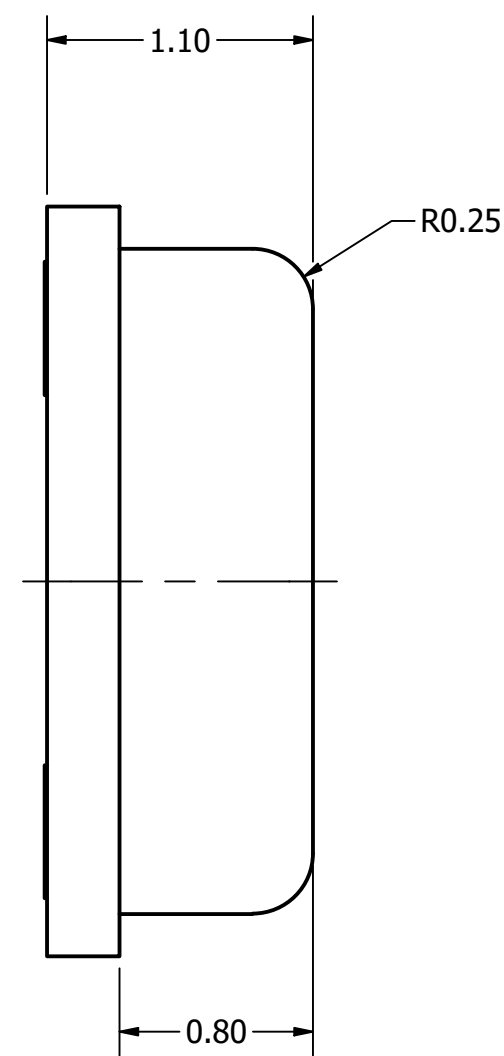

Part Number:	MM034202-10	
DESCRIPTION:	Analog MEMS Microphone	
DRAWN	CJ	7/25/2018
CHECKED	C.H.	8/16/2018
APPROVED	C.E.	8/16/2018
This document contains data proprietary to DB Unlimited. Any use or reproduction, in any form, without prior written permission of DB Unlimited is prohibited. All terms and conditions can be found at www.dbunlimitedco.com		

Top View

Side View

Bottom View

Pin 1	Pin 2	Pin 3	Pin 4
VDD	GND	GND	OUTPUT

Items	Specifications	Conditions
Directivity	Omnidirectional	
Sensitivity	-42 ± 1	dB
Frequency Range	30 ~ 10,000	Hz
Rated Voltage	2	V
Voltage Range	1.6 ~ 3.6	V
Output Impedance	300	Ω
Max. Rated Current	0.18	mA
Power Supply Rejection	-72	dB
Storage Temperature	-40 ~ +105	°C
Operating Temperature	-40 ~ +105	°C
Signal to Noise Ratio	59	dB
Mount Type	Surface Mount	
Connection Method	Surface Mount Pad	

REVISION HISTORY

REV	DESCRIPTION	DATE	APPROVED
	Released from Engineering	8/16/2018	C.E.

NOTES

- 1) All dimensions are in mm unless otherwise noted
- 2) All tolerances are ± 0.1 mm unless otherwise noted
- 3) All parts meet RoHS
- 4) Subject to change or redrawn without notice