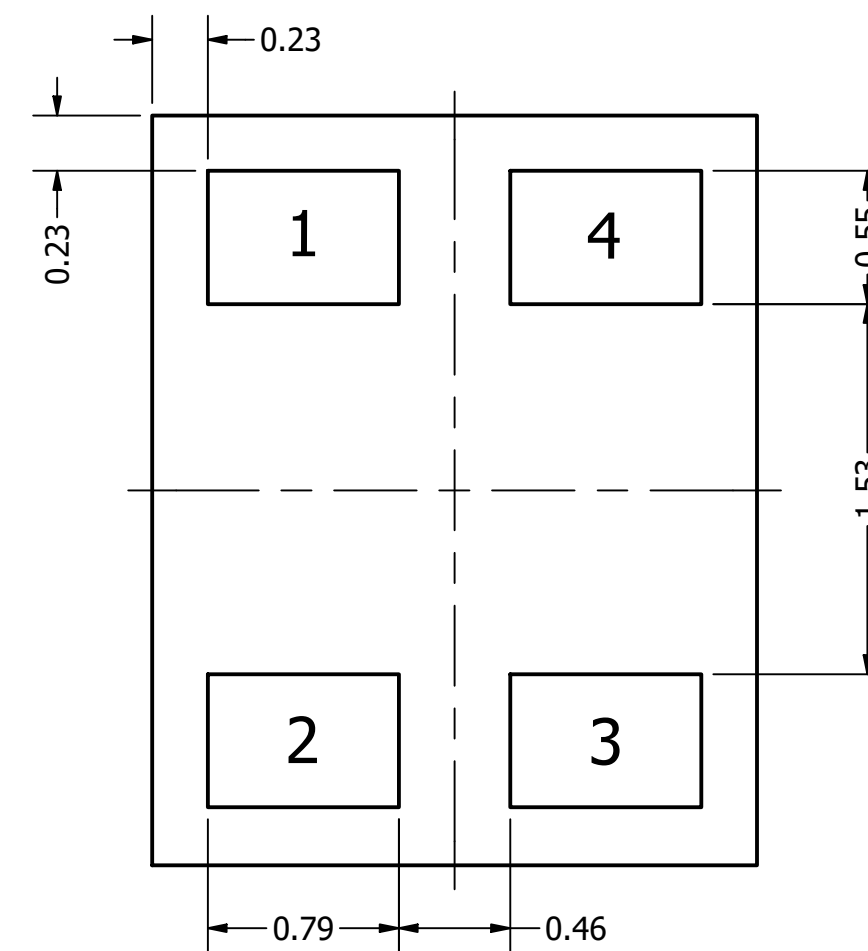

Part Number:	MM034202-10	
DESCRIPTION:	Analog MEMS Microphone	
DRAWN	CJ	7/25/2018
CHECKED	C.H.	8/16/2018
APPROVED	C.E.	8/16/2018
This document contains data proprietary to DB Unlimited. Any use or reproduction, in any form, without prior written permission of DB Unlimited is prohibited. All terms and conditions can be found at www.dbunlimitedco.com		

Top View

Side View

Bottom View

Pin 1	Pin 2	Pin 3	Pin 4
VDD	GND	GND	OUTPUT

Items	Specifications	Conditions
Directivity	Omnidirectional	
Sensitivity	-42 ± 1	dB
Frequency Range	30 ~ 10,000	Hz
Rated Voltage	2	V
Voltage Range	1.6 ~ 3.6	V
Output Impedance	300	Ω
Max. Rated Current	0.18	mA
Power Supply Rejection	-72	dB
Storage Temperature	-40 ~ +105	°C
Operating Temperature	-40 ~ +105	°C
Signal to Noise Ratio	59	dB
Mount Type	Surface Mount	
Connection Method	Surface Mount Pad	