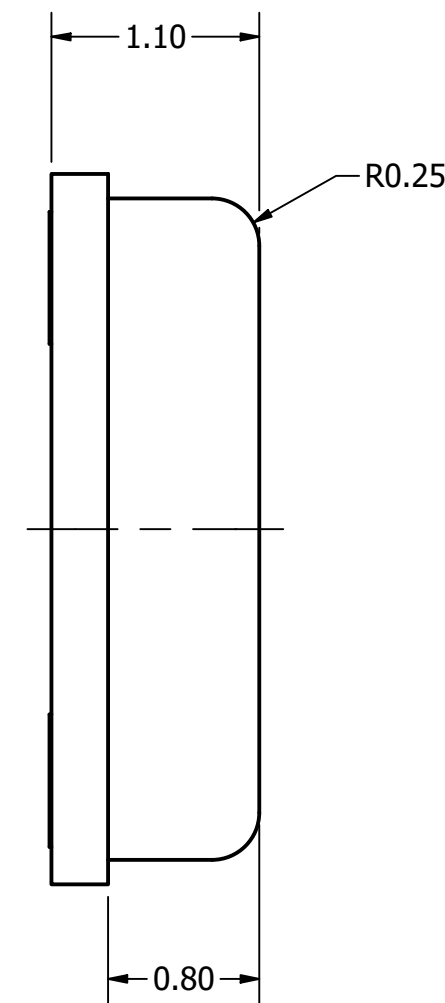

Part Number:	MM034202-11	
DRAWN	CJ	7/25/2018
CHECKED	C.H.	8/16/2018
Description:	Analog MEMS Microphone	
APPROVED	C.E.	8/16/2018
This document contains data proprietary to DB Unlimited. Any use or reproduction, in any form, without prior written permission of DB Unlimited is prohibited. All terms and conditions can be found at www.dbunlimitedco.com		

Top View

Side View

Bottom View

Pin 1	Pin 2	Pin 3	Pin 4
VDD	GND	GND	OUTPUT

Items	Specifications	Conditions
Directivity	Omnidirectional	
Sensitivity	-42 ± 1	dB
Frequency Range	100 ~ 10,000	Hz
Rated Voltage	2	V
Voltage Range	1.6 ~ 3.6	V
Output Impedance	300	Ω
Max. Rated Current	0.19	mA
Power Supply Rejection	-72	dB
Storage Temperature	-40 ~ +105	°C
Operating Temperature	-40 ~ +105	°C
Signal to Noise Ratio	59	dB
Mount Type	Surface Mount	
Connection Method	Surface Mount Pads	

REVISION HISTORY

REV	DESCRIPTION	DATE	APPROVED
	Released from Engineering	8/16/2018	C.E.

NOTES

- 1) All dimensions are in mm unless otherwise noted
- 2) All tolerances are ± 0.1 mm unless otherwise noted
- 3) All parts meet RoHS
- 4) Subject to change or redrawn without notice