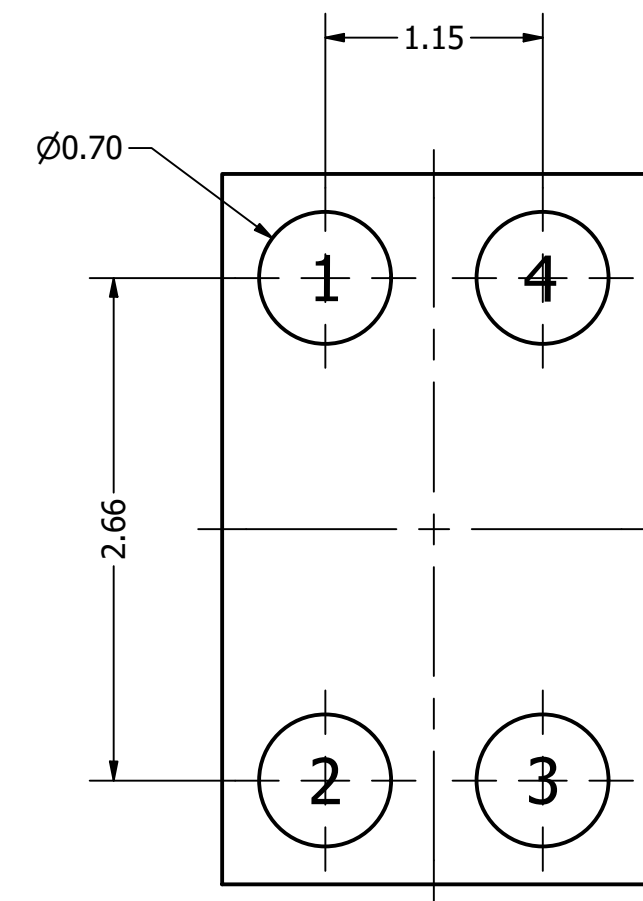

Top View

Side View

Bottom View

Pin 1	Pin 2	Pin 3	Pin 4
VDD	GND	GND	OUTPUT

Items	Specifications	Conditions
Directivity	Omnidirectional	
Sensitivity	-42 ± 1	dB
Frequency Range	100 ~ 10,000	Hz
Rated Voltage	2	V
Voltage Range	1.6 ~ 3.6	V
Output Impedance	300	Ω
Max. Rated Current	0.19	mA
Power Supply Rejection	-72	dB
Storage Temperature	-40 ~ +105	°C
Operating Temperature	-40 ~ +105	°C
Signal to Noise Ratio	59	dB
Mount Type	Surface Mount	
Connection Method	Surface Mount Pads	