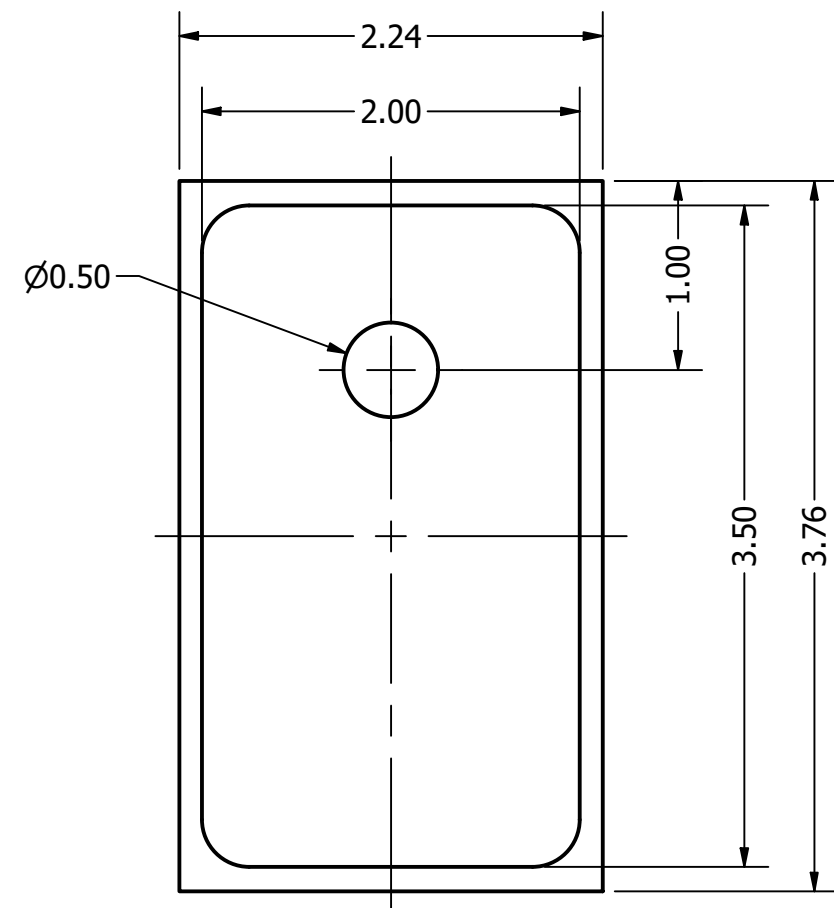

Top View

Side View

Bottom View

Pin 1	Pin 2	Pin 3	Pin 4
VDD	GND	GND	OUTPUT

Items	Specifications	Conditions
Directivity	Omnidirectional	
Sensitivity	-42 ± 1	dB
Frequency Range	100 ~ 10,000	Hz
Rated Voltage	2	V
Voltage Range	1.6 ~ 3.6	V
Output Impedance	300	Ω
Max. Rated Current	0.19	mA
Power Supply Rejection	-72	dB
Storage Temperature	-40 ~ +105	°C
Operating Temperature	-40 ~ +105	°C
Signal to Noise Ratio	59	dB
Mount Type	Surface Mount	
Connection Method	Surface Mount Pads	