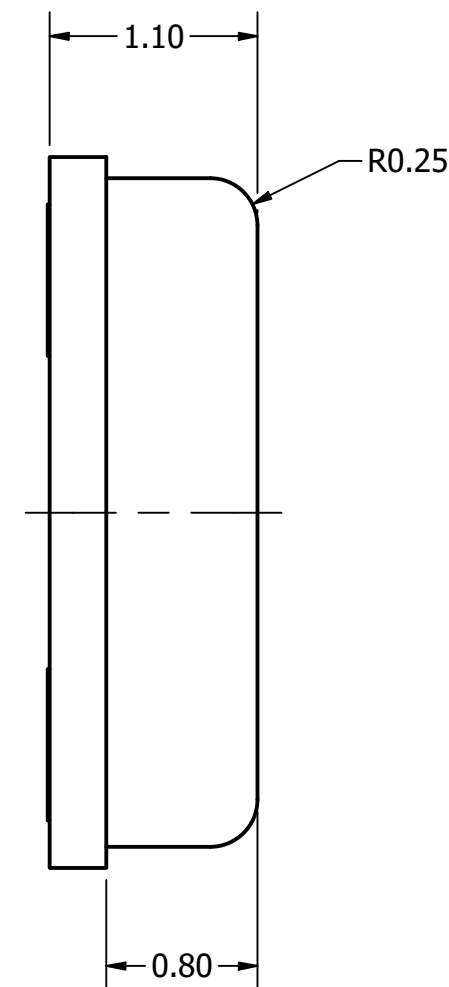

Part Number:	MM034202-14	
DESCRIPTION:	Analog MEMS Microphone	
DRAWN	CJ	7/26/2018
CHECKED	C.H.	8/16/2018
APPROVED	C.E.	8/16/2018
This document contains data proprietary to DB Unlimited. Any use or reproduction, in any form, without prior written permission of DB Unlimited is prohibited. All terms and conditions can be found at www.dbunlimitedco.com		

Top View

Side View

Bottom View

Pin 1	Pin 2	Pin 3	Pin 4
VDD	GND	GND	OUTPUT

Items	Specifications	Conditions
Directivity	Omnidirectional	
Sensitivity	-42 ± 1	dB
Frequency Range	100 ~ 10,000	Hz
Rated Voltage	2	V
Voltage Range	1.6 ~ 3.6	V
Output Impedance	300	Ω
Max. Rated Current	0.18	mA
Power Supply Rejection	-72	dB
Storage Temperature	-40 ~ +105	°C
Operating Temperature	-40 ~ +105	°C
Signal to Noise Ratio	59	dB
Mount Type	Surface Mount	
Connection Method	Surface Mount Pads	

REVISION HISTORY

REV	DESCRIPTION	DATE	APPROVED
	Released from Engineering	8/16/2018	C.E.

NOTES

- 1) All dimensions are in mm unless otherwise noted
- 2) All tolerances are ± 0.1 mm unless otherwise noted
- 3) All parts meet RoHS
- 4) Subject to change or redrawn without notice