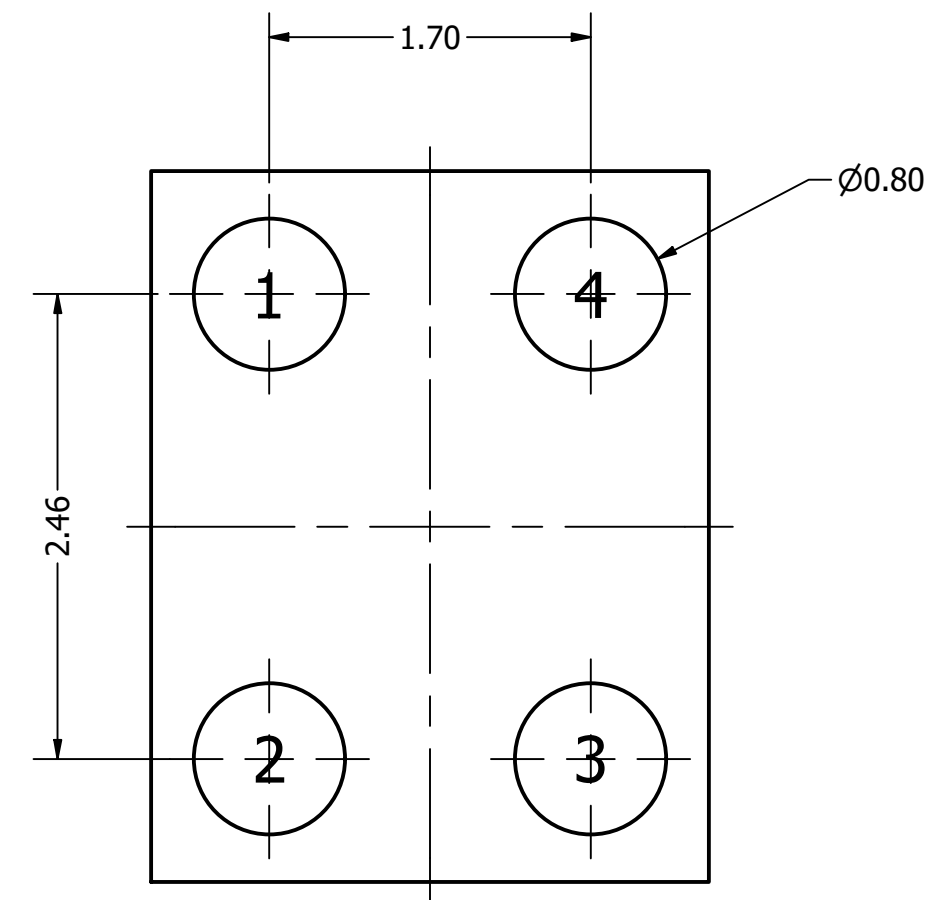

Top View

Side View

Bottom View

Pin 1	Pin 2	Pin 3	Pin 4
VDD	GND	GND	OUTPUT

Items	Specifications	Conditions
Directivity	Omnidirectional	
Sensitivity	-42 ± 1	dB
Frequency Range	100 ~ 10,000	Hz
Rated Voltage	2	V
Voltage Range	1.6 ~ 3.6	V
Output Impedance	300	Ω
Max. Rated Current	0.18	mA
Power Supply Rejection	-72	dB
Storage Temperature	-40 ~ +105	°C
Operating Temperature	-40 ~ +105	°C
Signal to Noise Ratio	59	dB
Mount Type	Surface Mount	
Connection Method	Surface Mount Pads	