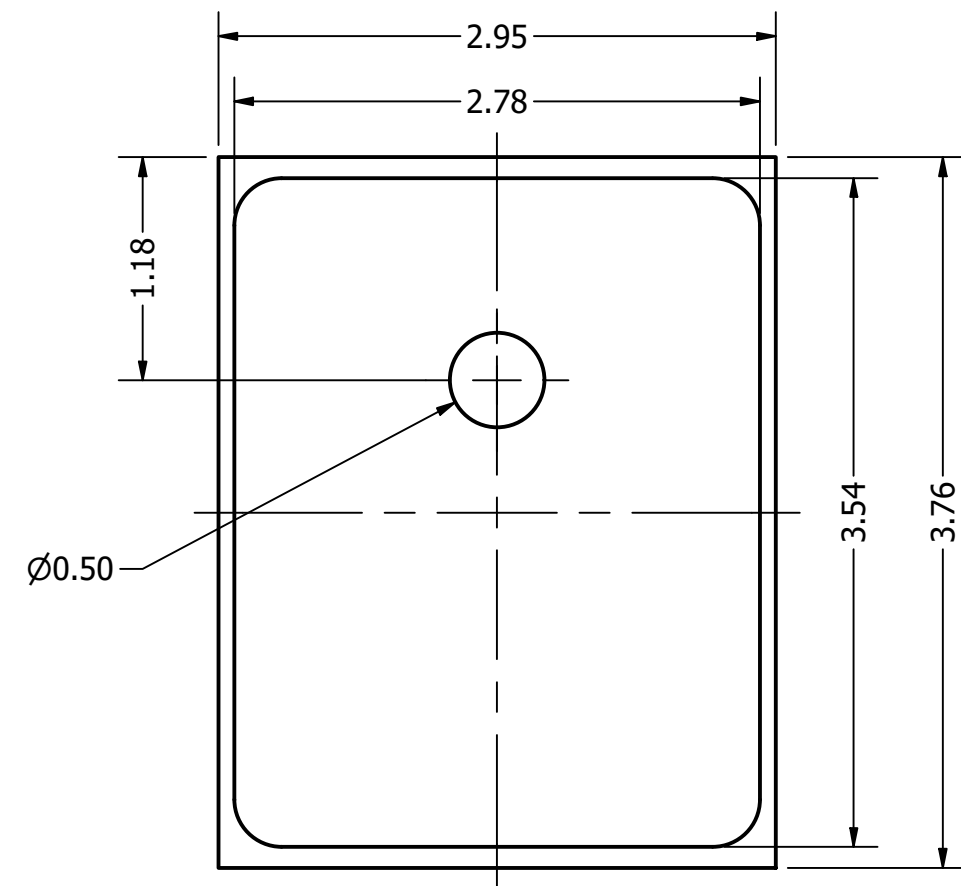

Top View

Side View

Bottom View

Pin 1	Pin 2	Pin 3	Pin 4
VDD	GND	GND	OUTPUT

Items	Specifications	Conditions
Directivity	Omnidirectional	
Sensitivity	-42 ± 1	dB
Frequency Range	100 ~ 10,000	Hz
Rated Voltage	2	V
Voltage Range	1.6 ~ 3.6	V
Output Impedance	300	Ω
Max. Rated Current	0.18	mA
Power Supply Rejection	-72	dB
Storage Temperature	-40 ~ +105	°C
Operating Temperature	-40 ~ +105	°C
Signal to Noise Ratio	59	dB
Mount Type	Surface Mount	
Connection Method	Surface Mount Pads	