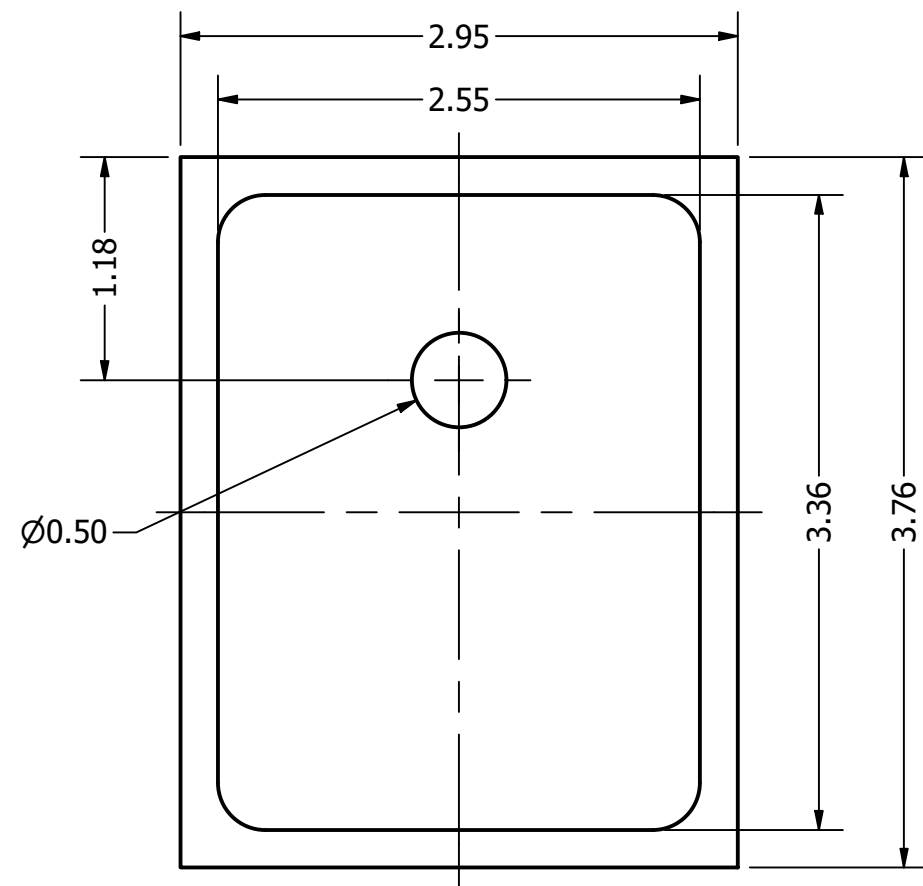

Top View

Side View

Bottom View

Pin 1	Pin 2	Pin 3	Pin 4
VDD	GND	GND	OUTPUT

Items	Specifications	Conditions
Directivity	Omnidirectional	
Sensitivity	-42 ± 1	dB
Frequency Range	30 ~ 10,000	Hz
Rated Voltage	2	V
Voltage Range	1.6 ~ 3.6	V
Output Impedance	300	Ω
Max. Rated Current	0.1	mA
Power Supply Rejection	-90	dB
Storage Temperature	-40 ~ +105	°C
Operating Temperature	-40 ~ +105	°C
Signal to Noise Ratio	60	dB
Mount Type	Surface Mount	
Connection Method	Surface Mount Pads	