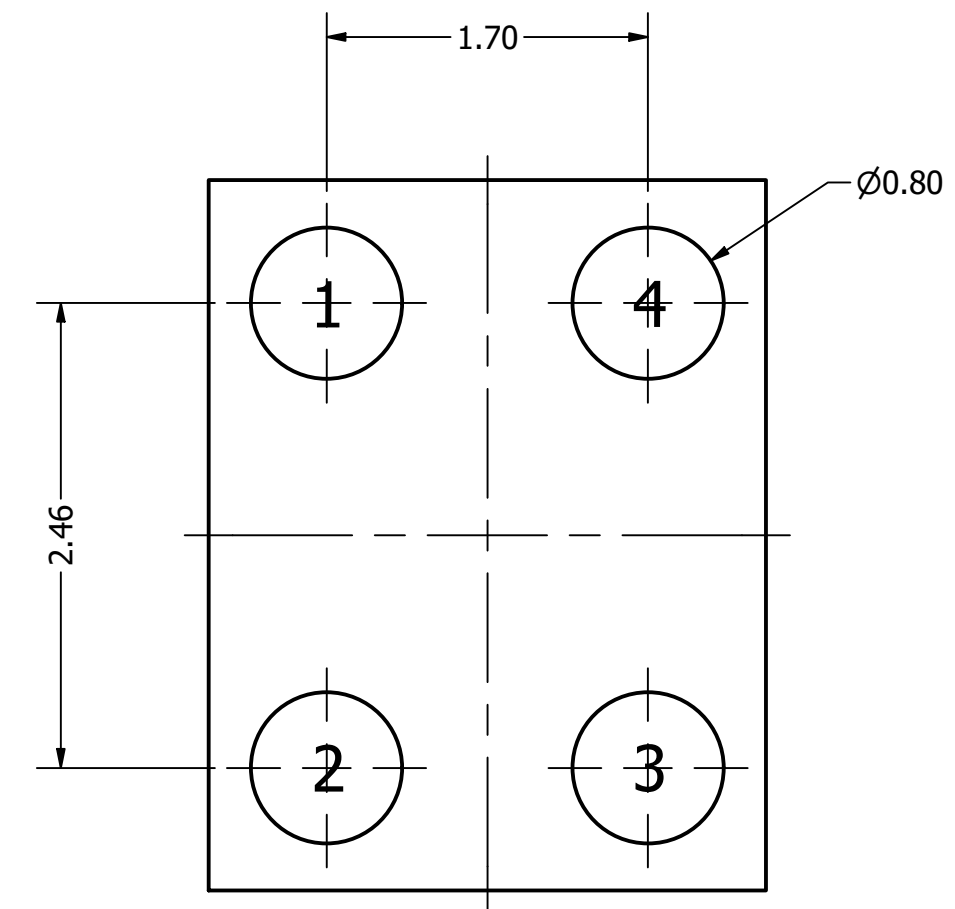

Top View

Side View

Bottom View

Pin 1	Pin 2	Pin 3	Pin 4
VDD	GND	GND	OUTPUT

Items	Specifications	Conditions
Directivity	Omnidirectional	
Sensitivity	-42 ± 1	dB
Frequency Range	30 ~ 10,000	Hz
Rated Voltage	2	V
Voltage Range	1.6 ~ 3.6	V
Output Impedance	300	Ω
Max. Rated Current	0.1	mA
Power Supply Rejection	-90	dB
Storage Temperature	-40 ~ +105	°C
Operating Temperature	-40 ~ +105	°C
Signal to Noise Ratio	60	dB
Mount Type	Surface Mount	
Connection Method	Surface Mount Pads	