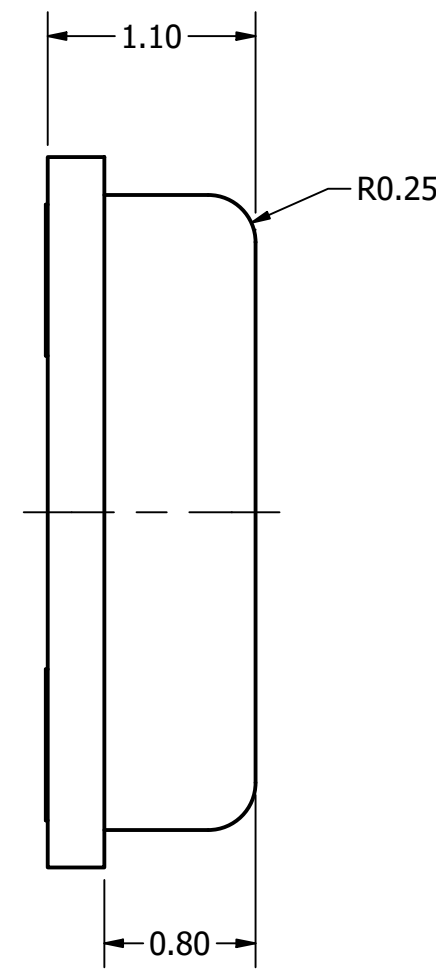

Top View

Side View

Bottom View

Pin 1	Pin 2	Pin 3	Pin 4
VDD	GND	GND	OUTPUT

Items	Specifications	Conditions
Directivity	Omnidirectional	
Sensitivity	-42 ± 1	dB
Frequency Range	30 ~ 10,000	Hz
Rated Voltage	2	V
Voltage Range	1.6 ~ 3.6	V
Output Impedance	300	Ω
Max. Rated Current	0.1	mA
Power Supply Rejection	-90	dB
Storage Temperature	-40 ~ +105	°C
Operating Temperature	-40 ~ +105	°C
Signal to Noise Ratio	60	dB
Mount Type	Surface Mount	
Connection Method	Surface Mount Pads	

REVISION HISTORY

REV	DESCRIPTION	DATE	APPROVED
	Released from Engineering	8/16/2018	C.E.

NOTES

- 1) All dimensions are in mm unless otherwise noted
- 2) All tolerances are ± 0.1 mm unless otherwise noted
- 3) All parts meet RoHS
- 4) Subject to change or redrawn without notice