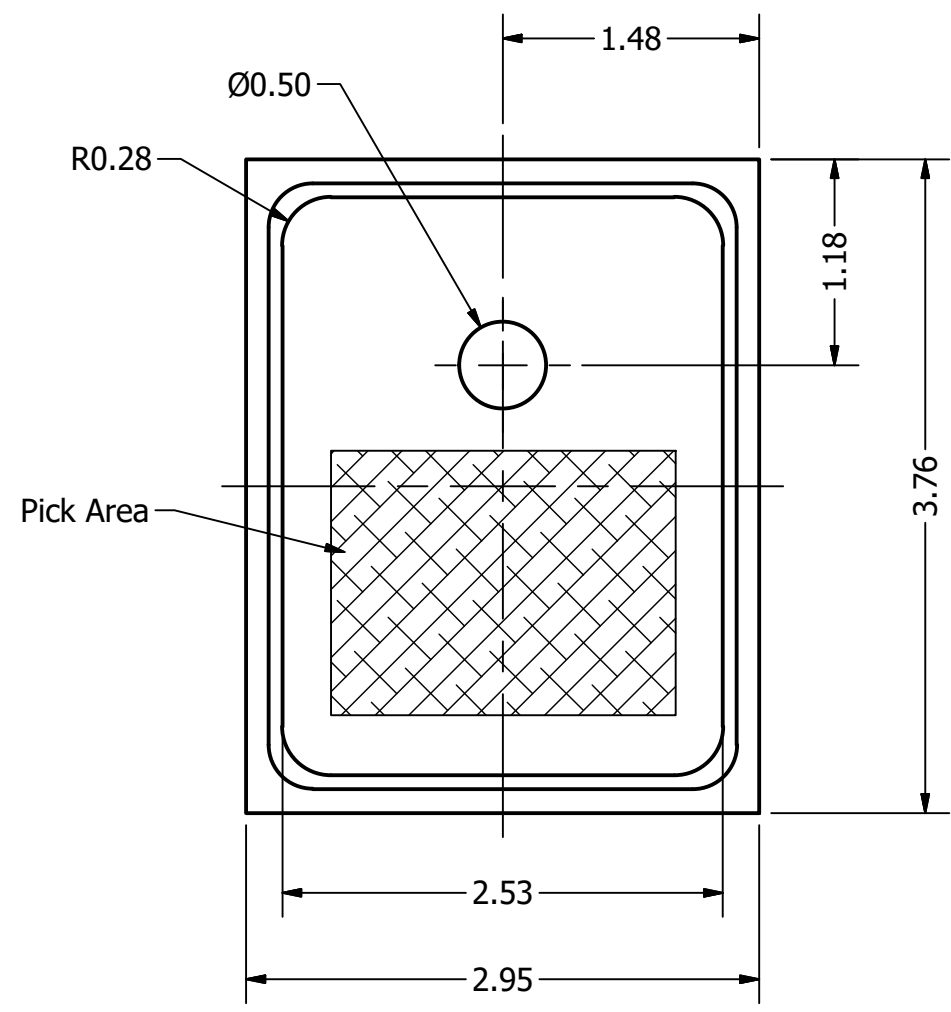

Top View

Side View

Bottom View (1)

Bottom View (2)

PINS			
PIN 1	PIN 2	PIN 3	PIN 4
VDD	GND	GND	DATA

Items	Specifications	Conditions
Directivity	Omnidirectional	
Sensitivity	-42	dB
Frequency Range	70 ~ 16,000	Hz
Rated Voltage	2	V
Voltage Range	1.5 ~ 3.6	V
Output Impedance	300	
Max. Rated Current	0.16	mA
Storage Temperature	-40 ~ +100	°C
Operating Temperature	-40 ~ +100	°C
Signal to Noise Ratio	58	dB
Mount Type	Surface Mount	
Connection Method	Surface Mount Pads	

REVISION HISTORY			
REV	DESCRIPTION	DATE	APPROVED
	Released from Engineering	3/18/2016	J.S.

NOTES	
1)	All dimensions are in mm unless otherwise noted
2)	All tolerances are ± 0.5 mm unless otherwise noted
3)	All parts meet RoHS
4)	Subject to change or redrawn without notice