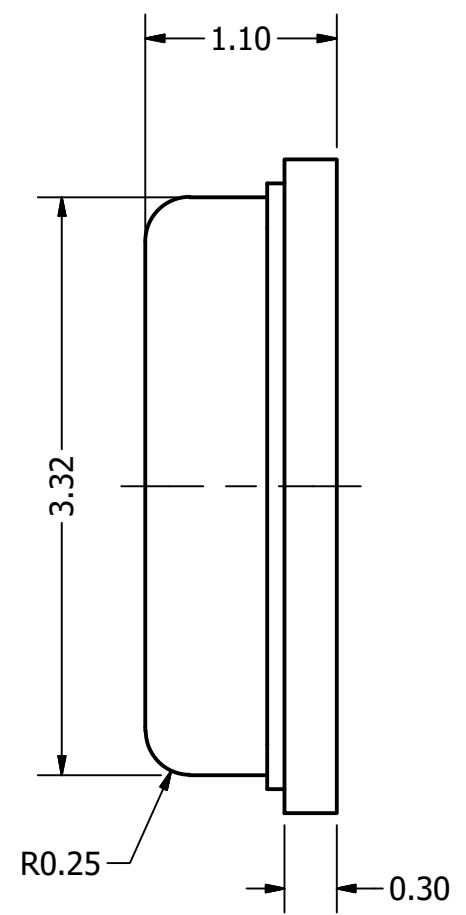

Part Number:	MM034202-1	
	DRAWN CJ	2/2/2016
Description:	CHECKED P.D.	3/18/2016
	APPROVED J.S.	3/18/2016
	This document contains data proprietary to DB Unlimited. Any use or reproduction, in any form, without prior written permission of DB Unlimited is prohibited. All terms and conditions can be found at www.dbunlimitedco.com	

Top View

Side View

Bottom View (1)

Bottom View (2)

PINS			
PIN 1	PIN 2	PIN 3	PIN 4
VDD	GND	GND	DATA

Items	Specifications	Conditions
Directivity	Omnidirectional	
Sensitivity	-42	dB
Frequency Range	70 ~ 16,000	Hz
Rated Voltage	2	V
Voltage Range	1.5 ~ 3.6	V
Output Impedance	300	
Max. Rated Current	0.16	mA
Storage Temperature	-40 ~ +100	°C
Operating Temperature	-40 ~ +100	°C
Signal to Noise Ratio	58	dB
Mount Type	Surface Mount	
Connection Method	Surface Mount Pads	

REVISION HISTORY			
REV	DESCRIPTION	DATE	APPROVED
	Released from Engineering	3/18/2016	J.S.

NOTES	
1)	All dimensions are in mm unless otherwise noted
2)	All tolerances are ± 0.5 mm unless otherwise noted
3)	All parts meet RoHS
4)	Subject to change or redrawn without notice