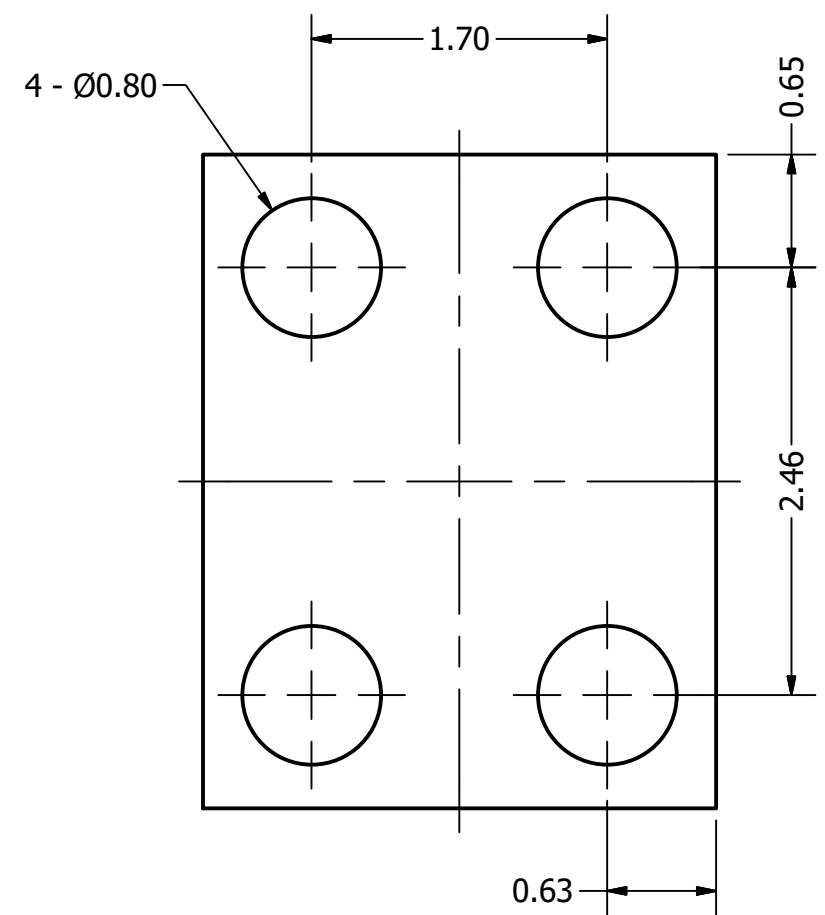

Top View

Side View

Bottom View (1)

Bottom View (2)

PINS			
PIN 1	PIN 2	PIN 3	PIN 4
VDD	GND	GND	DATA

Items	Specifications	Conditions
Directivity	Omnidirectional	
Sensitivity	-42	dB
Frequency Range	70 ~ 16,000	Hz
Rated Voltage	2	V
Voltage Range	1.5 ~ 3.6	V
Output Impedance	300	
Max. Rated Current	0.16	mA
Storage Temperature	-40 ~ +100	°C
Operating Temperature	-40 ~ +100	°C
Signal to Noise Ratio	58	dB
Mount Type	Surface Mount	
Connection Method	Surface Mount Pads	