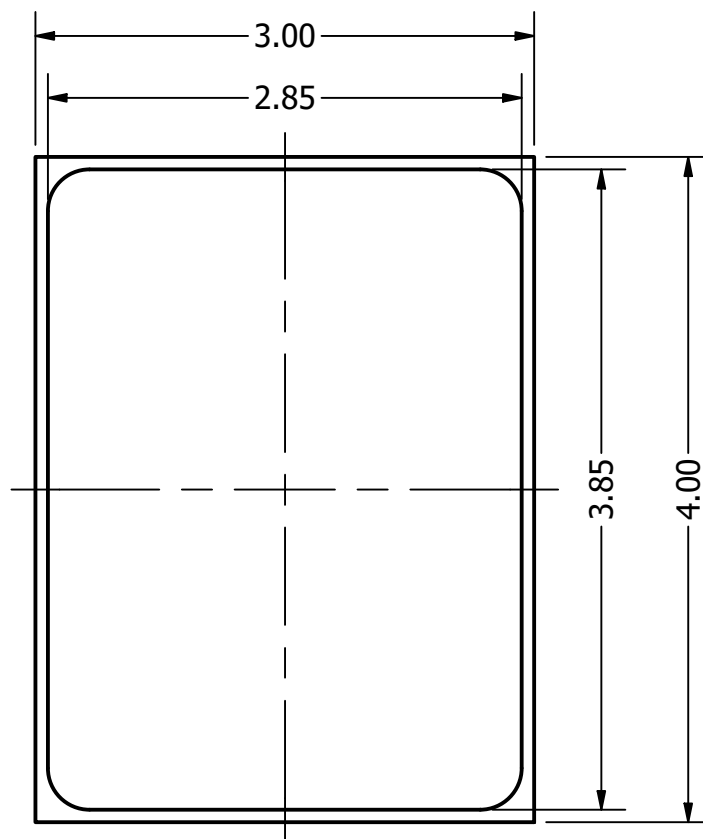

Top View

Side View

Bottom View

Pin 1	Pin 2	Pin 3	Pin 4	Pin 5
VDD	DATA	CLOCK	L/R	GND

Items	Specifications	Conditions
Directivity	Omnidirectional	
Sensitivity	-26 ± 1	dB
Frequency Range	100 ~ 10,000	Hz
Rated Voltage	2	V
Voltage Range	1.6 ~ 3.6	V
Max. Rated Current	640	µA
Power Supply Rejection	-90	dBFS (A)
Storage Temperature	-40 ~ +105	°C
Operating Temperature	-40 ~ +105	°C
Signal to Noise Ratio	64	dB
Max. Rated Current (SLEEP mode)	4	µA
Mount Type	Surface Mount	
Connection Method	Surface Mount Pads	