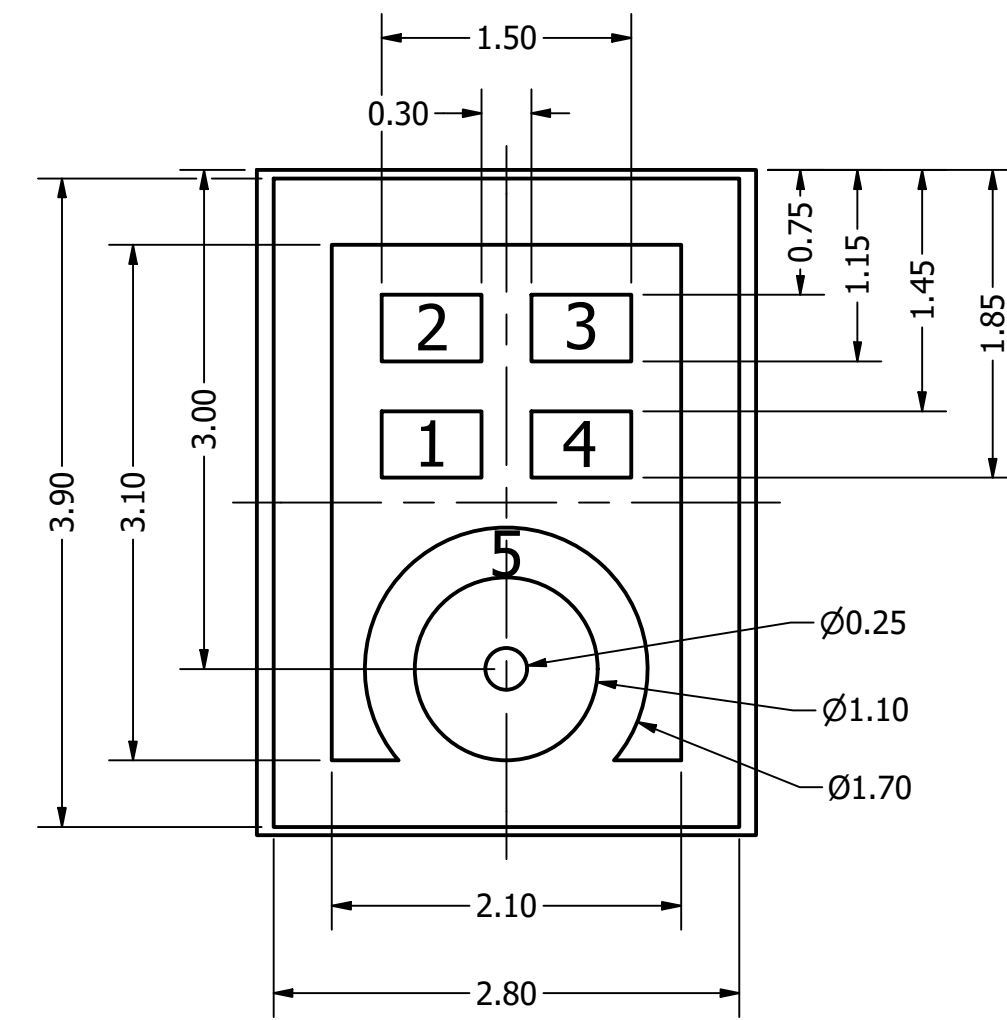

Top View

Side View

Bottom View

Pin 1	Pin 2	Pin 3	Pin 4	Pin 5
VDD	DATA	CLOCK	L/R	GND

Items	Specifications	Conditions
Directivity	Omnidirectional	
Sensitivity	-26 ± 1	dB
Frequency Range	100 ~ 10,000	Hz
Rated Voltage	2	V
Voltage Range	1.6 ~ 3.6	V
Max. Rated Current	640	µA
Power Supply Rejection	-90	dBFS (A)
Storage Temperature	-40 ~ +105	°C
Operating Temperature	-40 ~ +105	°C
Signal to Noise Ratio	64	dB
Max. Rated Current (SLEEP mode)	4	µA
Mount Type	Surface Mount	
Connection Method	Surface Mount Pads	

REVISION HISTORY

REV	DESCRIPTION	DATE	APPROVED
	Released from Engineering	8/16/2018	C.E.

NOTES

- 1) All dimensions are in mm unless otherwise noted
- 2) All tolerances are ± 0.1 mm unless otherwise noted
- 3) All parts meet RoHS
- 4) Subject to change or redrawn without notice