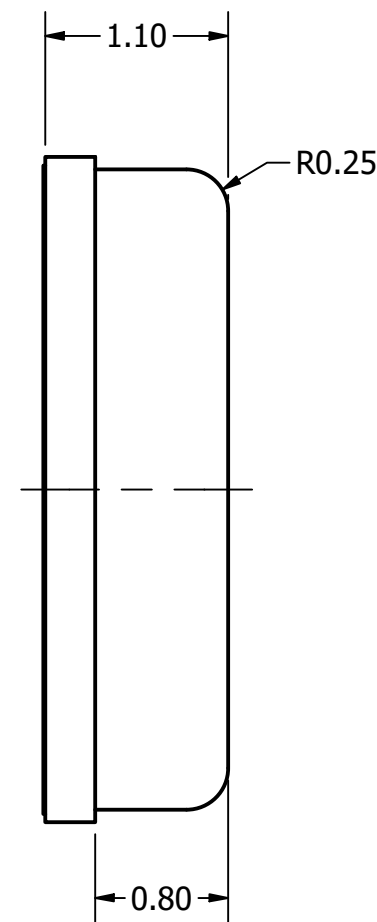

Part Number:	<b>MM042602-13</b>	
DESCRIPTION:	Digital MEMS Microphone	
DRAWN	CJ	7/26/2018
CHECKED	C.H.	8/16/2018
APPROVED	C.E.	8/16/2018
This document contains data proprietary to DB Unlimited. Any use or reproduction, in any form, without prior written permission of DB Unlimited is prohibited. All terms and conditions can be found at <a href="http://www.dbunlimitedco.com">www.dbunlimitedco.com</a>		

Top View

Side View

Bottom View

Pin 1	Pin 2	Pin 3	Pin 4	Pin 5
VDD	DATA	CLOCK	L/R	GND

Items	Specifications	Conditions
Directivity	Omnidirectional	
Sensitivity	-26 ± 1	dB
Frequency Range	100 ~ 10,000	Hz
Rated Voltage	2	V
Voltage Range	1.6 ~ 3.6	V
Max. Rated Current	640	µA
Power Supply Rejection	-90	dBFS (A)
Storage Temperature	-40 ~ +105	°C
Operating Temperature	-40 ~ +105	°C
Signal to Noise Ratio	64	dB
Max. Rated Current (SLEEP mode)	4	µA
Mount Type	Surface Mount	
Connection Method	Surface Mount Pads	

REVISION HISTORY

REV	DESCRIPTION	DATE	APPROVED
	Released from Engineering	8/16/2018	C.E.

NOTES

- 1) All dimensions are in mm unless otherwise noted
- 2) All tolerances are ± 0.1 mm unless otherwise noted
- 3) All parts meet RoHS
- 4) Subject to change or redrawn without notice