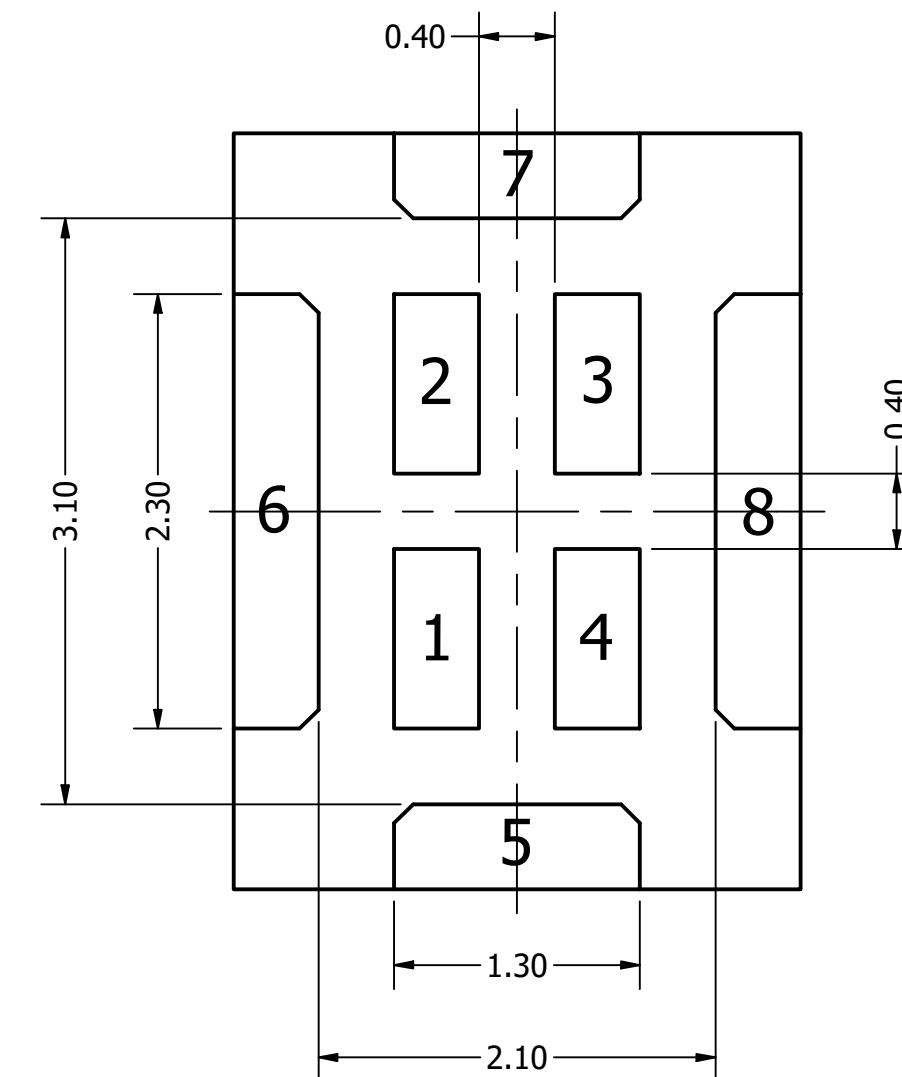

Top View

Side View

Bottom View

Pin 1	Pin 2	Pin 3	Pin 4	Pin 5	Pin 6	Pin 7	Pin 8
VDD	L/R	CLOCK	DATA	GND	GND	GND	GND

Items	Specifications	Conditions
Directivity	Omnidirectional	
Sensitivity	-26 ± 1	dB
Frequency Range	100 ~ 10,000	Hz
Rated Voltage	2	V
Voltage Range	1.6 ~ 3.6	V
Max. Rated Current	640	µA
Power Supply Rejection	-90	dBFS (A)
Storage Temperature	-40 ~ +125	°C
Operating Temperature	-40 ~ +125	°C
Signal to Noise Ratio	65	dB
Max. Rated Current (SLEEP mode)	4	µA
Mount Type	Surface Mount	
Connection Method	Surface Mount Pads	