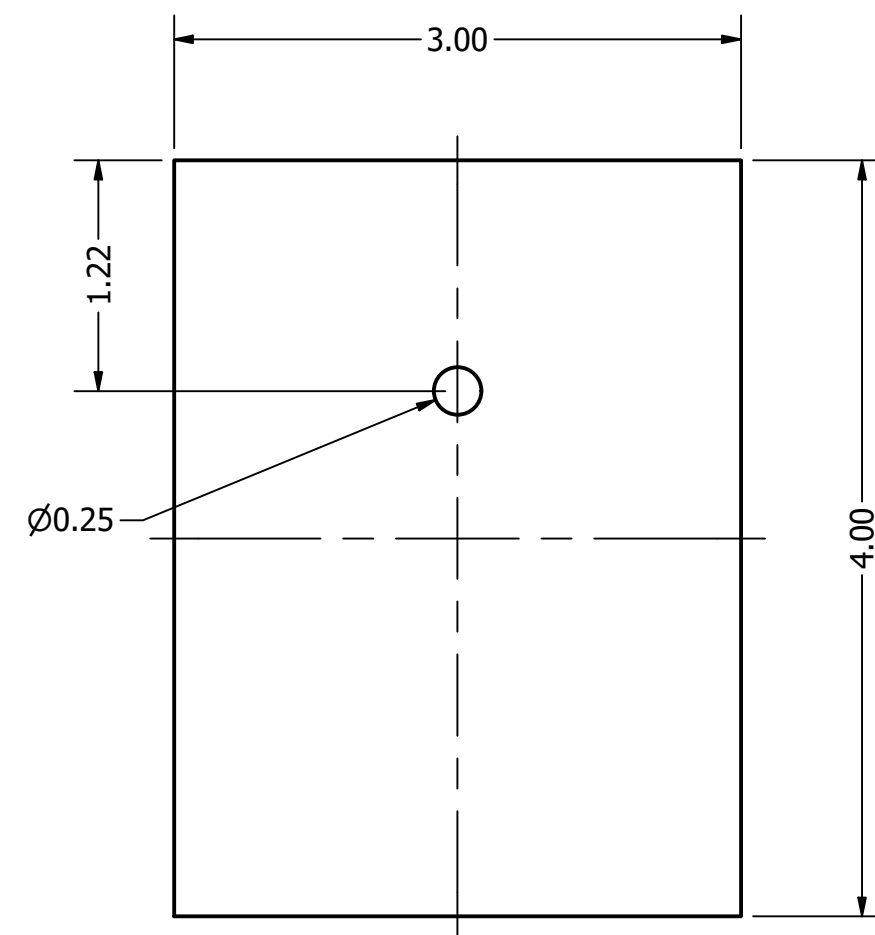

Top View

Side View

Bottom View

Pin 1	Pin 2	Pin 3	Pin 4	Pin 5	Pin 6	Pin 7	Pin 8
VDD	L/R	CLOCK	DATA	GND	GND	GND	GND

Items	Specifications	Conditions
Directivity	Omnidirectional	
Sensitivity	-26 ± 1	dB
Frequency Range	100 ~ 10,000	Hz
Rated Voltage	2	V
Voltage Range	1.6 ~ 3.6	V
Max. Rated Current	640	µA
Power Supply Rejection	-90	dBFS (A)
Storage Temperature	-40 ~ +125	°C
Operating Temperature	-40 ~ +125	°C
Signal to Noise Ratio	65	dB
Max. Rated Current (SLEEP mode)	4	µA
Mount Type	Surface Mount	
Connection Method	Surface Mount Pads	