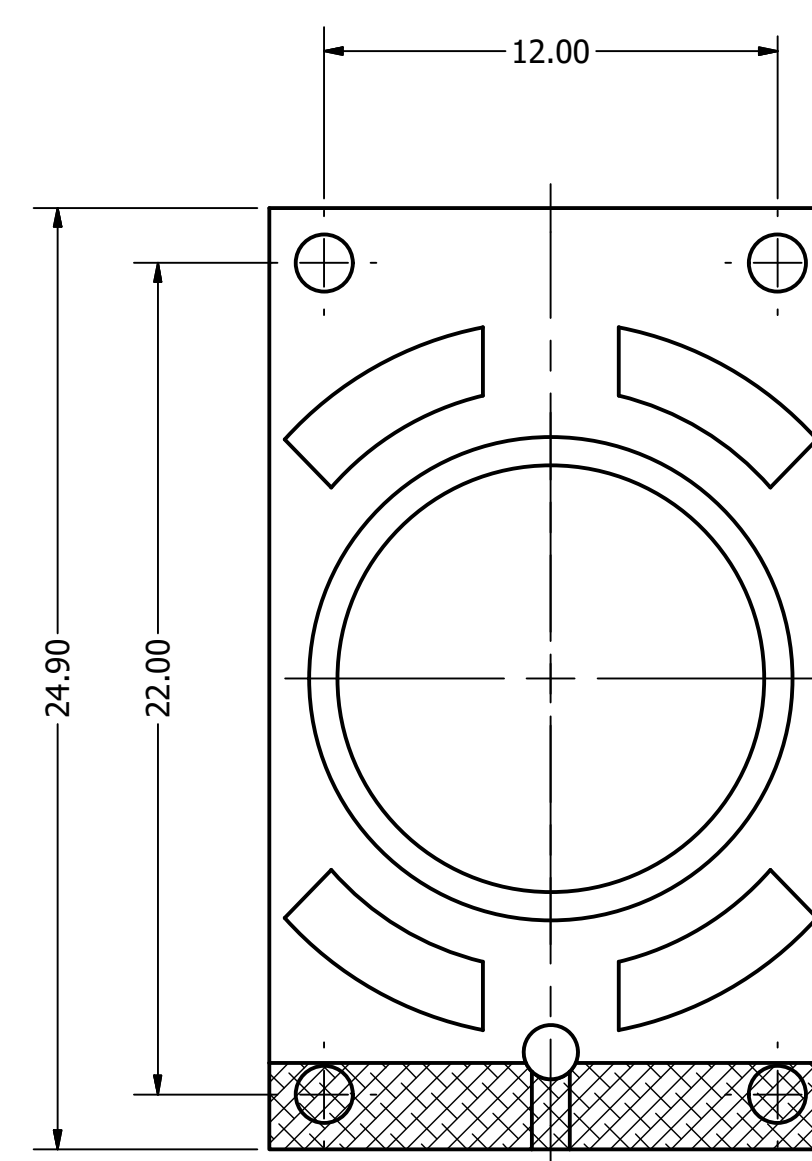

Part Number:	SC240908-1	
DESCRIPTION:	Dynamic Speaker	
DRAWN	CJ	4/7/2016
CHECKED	P.D.	4/11/2016
APPROVED	J.S.	4/11/2016

This document contains data proprietary to DB Unlimited. Any use or reproduction, in any form, without prior written permission of DB Unlimited is prohibited. All terms and conditions can be found at www.dbunlimitedco.com

Top View

Side View

Bottom View

Items	Specifications	Conditions
Sound Pressure Level	95	dB (@ 10cm)
Resonant Frequency	900	Hz
Frequency Range	900 ~ 20,000	Hz
Nominal Power	0.5	W
Max. Power	1	W
Impedance	8	Ω
Cone Material	Cloth	
Mount Type	Frame Mount	
Storage Temperature	-20 ~ +50	$^{\circ}\text{C}$
Operating Temperature	-20 ~ +50	$^{\circ}\text{C}$
Weight	2	g

REVISION HISTORY			
REV	DESCRIPTION	DATE	APPROVED
	Released from Engineering	10/21/2013	J.S.
1	SPL Updated	2/11/2016	J.S.

- NOTES
- 1) All dimensions are in mm unless otherwise noted
 - 2) All tolerances are ± 0.5 mm unless otherwise noted
 - 3) All parts meet RoHS
 - 4) Subject to change or redrawn without notice