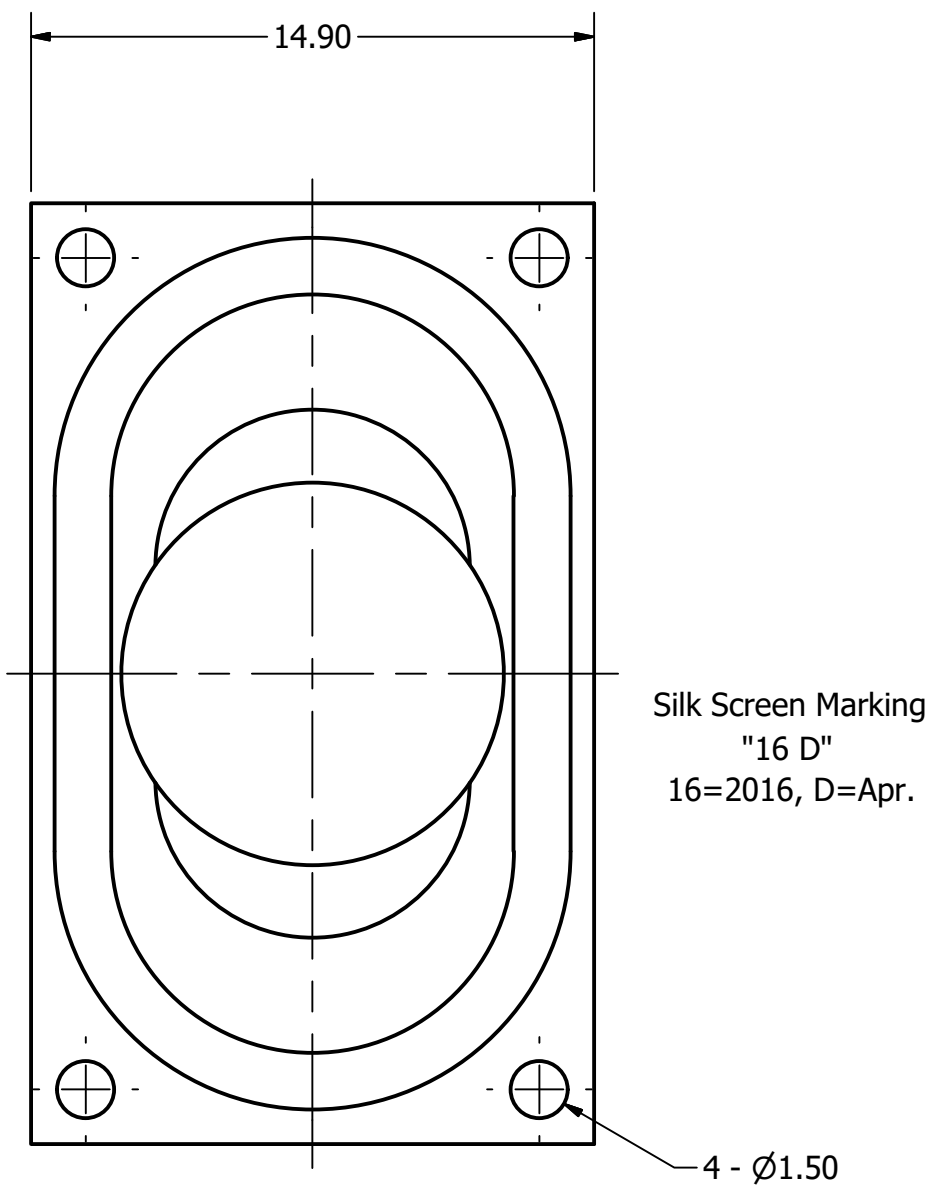

Part Number:	SC240908-1	
DESCRIPTION:	Dynamic Speaker	
DRAWN	CJ	4/7/2016
CHECKED	P.D.	4/11/2016
APPROVED	J.S.	4/11/2016

This document contains data proprietary to DB Unlimited. Any use or reproduction, in any form, without prior written permission of DB Unlimited is prohibited. All terms and conditions can be found at www.dbunlimitedco.com

Top View

Side View

Bottom View

Items	Specifications	Conditions
Sound Pressure Level	95	dB (@ 10cm)
Resonant Frequency	900	Hz
Frequency Range	900 ~ 20,000	Hz
Nominal Power	0.5	W
Max. Power	1	W
Impedance	8	Ω
Cone Material	Cloth	
Mount Type	Frame Mount	
Storage Temperature	-20 ~ +50	$^{\circ}\text{C}$
Operating Temperature	-20 ~ +50	$^{\circ}\text{C}$
Weight	2	g

REVISION HISTORY			
REV	DESCRIPTION	DATE	APPROVED
	Released from Engineering	10/21/2013	J.S.
1	SPL Updated	2/11/2016	J.S.

- NOTES
- 1) All dimensions are in mm unless otherwise noted
 - 2) All tolerances are ± 0.5 mm unless otherwise noted
 - 3) All parts meet RoHS
 - 4) Subject to change or redrawn without notice