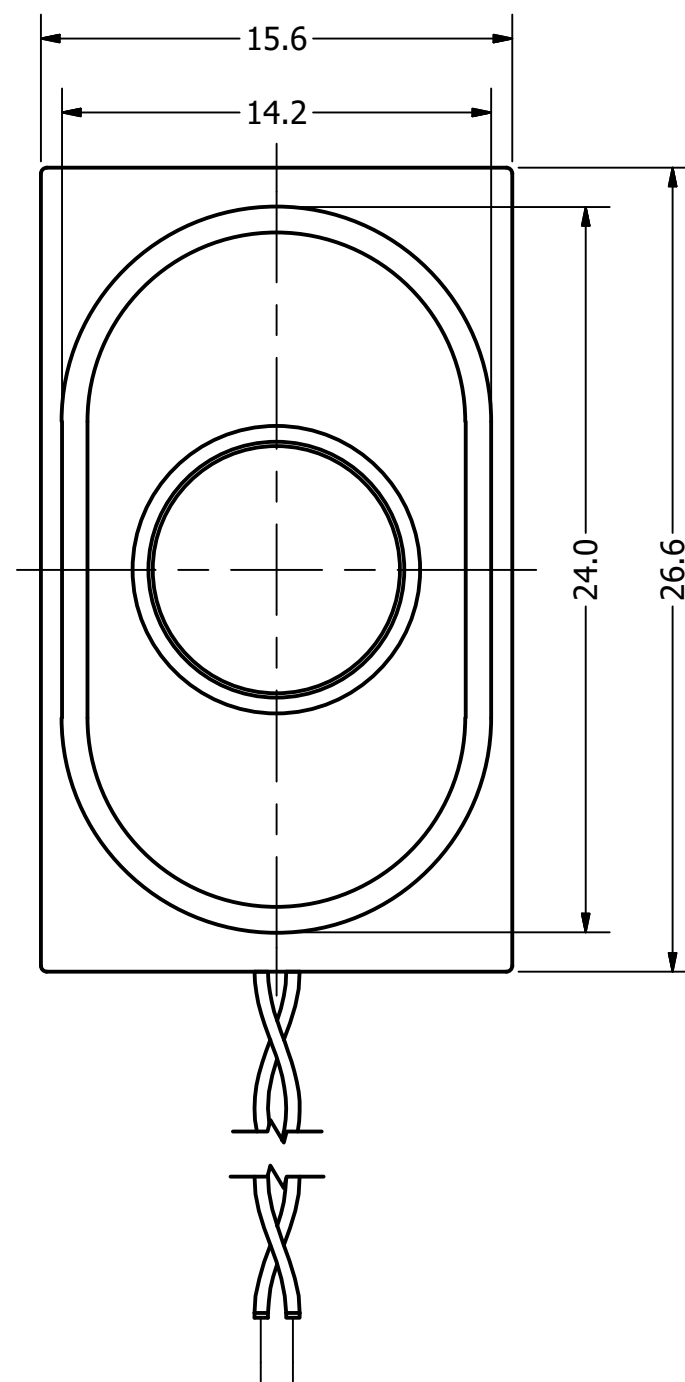

Part Number:	<b>SC261704-1</b>	
DESCRIPTION:	Dynamic Speaker	
DRAWN	CJ	9/12/2017
CHECKED	P.D.	9/20/2017
APPROVED	C.E.	9/20/2017
This document contains data proprietary to DB Unlimited. Any use or reproduction, in any form, without prior written permission of DB Unlimited is prohibited. All terms and conditions can be found at <a href="http://www.dbunlimitedco.com">www.dbunlimitedco.com</a>		

Top View

Side View

Bottom View

Items	Specifications	Conditions
Sound Pressure Level	80	dB (@ 10cm), Avg.
Resonant Frequency	1,700	Hz
Frequency Range	1,700 ~ 6,000	Hz
Nominal Power	2	W
Max. Power	2.5	W
Impedance	4	Ω
Cone Material	Cloth	
Mount Type	Flush Mount	
Storage Temperature	-40 ~ +80	°C
Operating Temperature	-30 ~ +70	°C
Weight	4	g

REVISION HISTORY			
REV	DESCRIPTION	DATE	APPROVED
	Released from Engineering	9/20/2017	C.E.

NOTES	
1) All dimensions are in mm unless otherwise noted	
2) All tolerances are ± 0.5 mm unless otherwise noted	
3) All parts meet RoHS	
4) Subject to change or redrawn without notice	