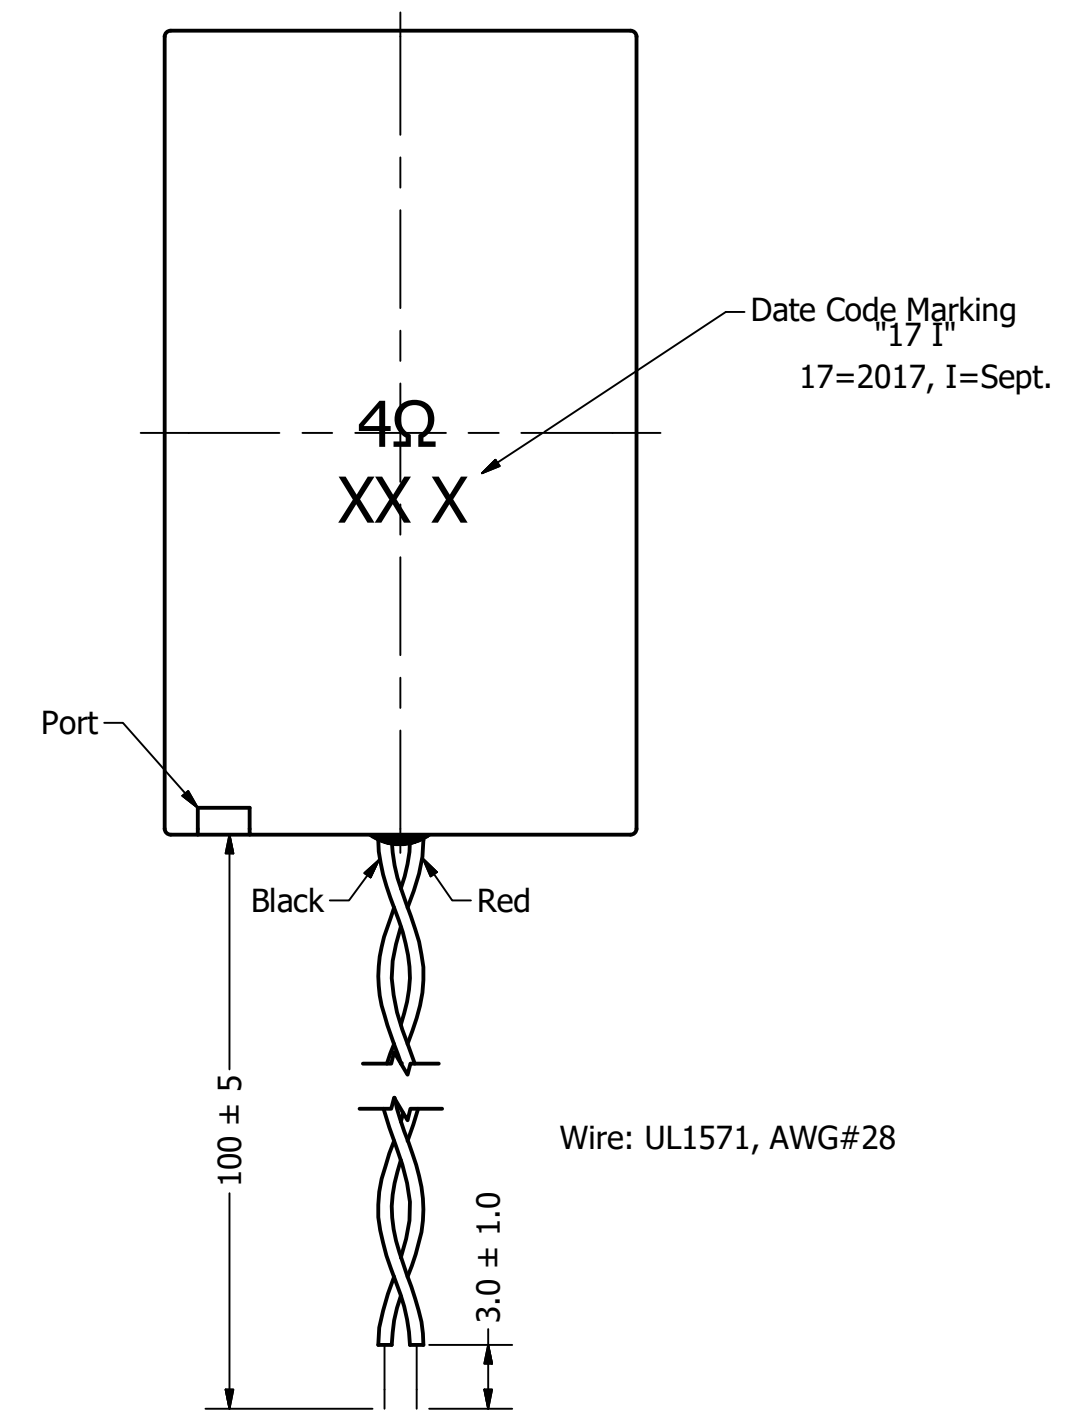

Part Number:	<b>SC261704-1</b>	
DESCRIPTION:	Dynamic Speaker	
DRAWN	CJ	9/12/2017
CHECKED	P.D.	9/20/2017
APPROVED	C.E.	9/20/2017
This document contains data proprietary to DB Unlimited. Any use or reproduction, in any form, without prior written permission of DB Unlimited is prohibited. All terms and conditions can be found at <a href="http://www.dbunlimitedco.com">www.dbunlimitedco.com</a>		

Top View

Side View

Bottom View

Items	Specifications	Conditions
Sound Pressure Level	80	dB (@ 10cm), Avg.
Resonant Frequency	1,700	Hz
Frequency Range	1,700 ~ 6,000	Hz
Nominal Power	2	W
Max. Power	2.5	W
Impedance	4	Ω
Cone Material	Cloth	
Mount Type	Flush Mount	
Storage Temperature	-40 ~ +80	°C
Operating Temperature	-30 ~ +70	°C
Weight	4	g

REVISION HISTORY			
REV	DESCRIPTION	DATE	APPROVED
	Released from Engineering	9/20/2017	C.E.

NOTES	
1) All dimensions are in mm unless otherwise noted	
2) All tolerances are ± 0.5 mm unless otherwise noted	
3) All parts meet RoHS	
4) Subject to change or redrawn without notice	