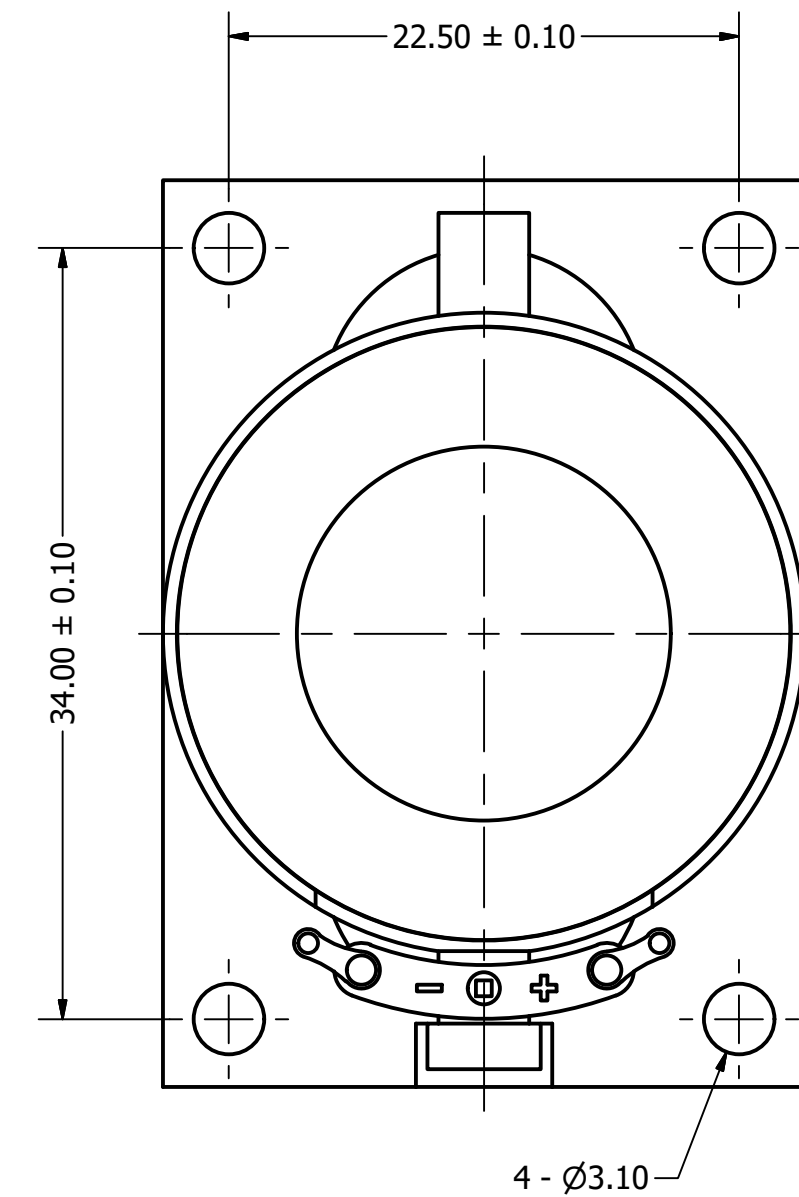

Part Number:	SC400308-1	
DESCRIPTION:	Dynamic Speaker	
DRAWN	CJ	3/12/2016
CHECKED	P.D	3/14/2016
APPROVED	J.S	3/14/2016
This document contains data proprietary to DB Unlimited. Any use or reproduction, in any form, without prior written permission of DB Unlimited is prohibited. All terms and conditions can be found at www.dbunlimitedco.com		

Top View

Side View

Bottom View

Items	Specifications	Conditions	REVISION HISTORY			
Sound Pressure Level	97	dB (@ 10cm)	REV	DESCRIPTION	DATE	APPROVED
Resonant Frequency	380	Hz	1	Released from Engineering	2/5/2014	J.S.
Frequency Range	200 ~ 20,000	Hz	2	Updated to new template	3/14/2016	J.S.
Nominal Power	2	W		Corrected SPL and Max. Power	5/22/2017	C.E
Max. Power	4	W	NOTES			
Impedance	8	Ω	1) All dimensions are in mm unless otherwise noted			
Cone Material	Cloth		2) All tolerances are ± 0.5 mm unless otherwise noted			
Mount Type	Frame Mount		3) All parts meet RoHS			
Storage Temperature	-20 ~ +60	°C	4) Subject to change or redrawn without notice			
Operating Temperature	-20 ~ +60	°C				
Weight	7.6	g				