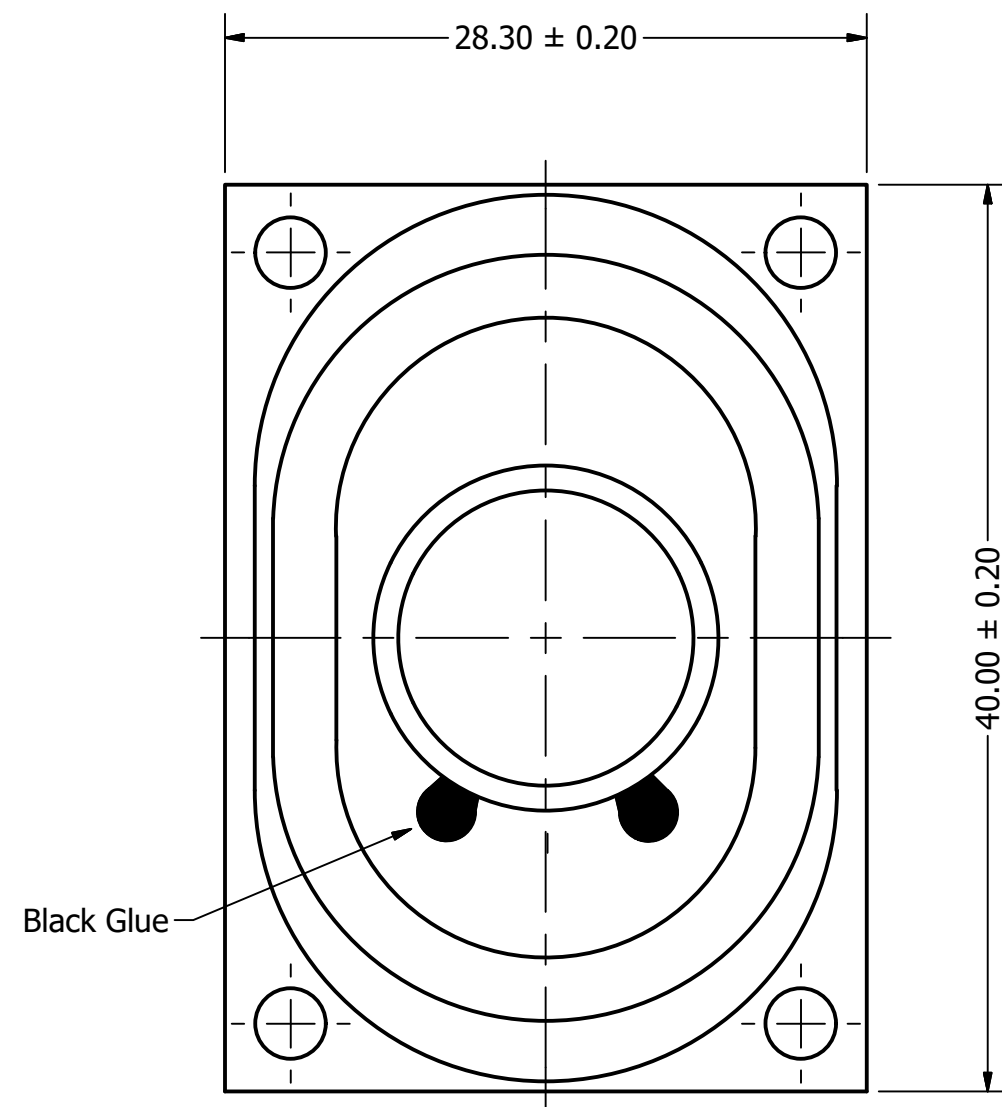

Part Number:	SC400308-1	
DESCRIPTION:	Dynamic Speaker	
DRAWN	CJ	3/12/2016
CHECKED	P.D	3/14/2016
APPROVED	J.S	3/14/2016
This document contains data proprietary to DB Unlimited. Any use or reproduction, in any form, without prior written permission of DB Unlimited is prohibited. All terms and conditions can be found at www.dbunlimitedco.com		

Top View

Side View

Bottom View

Items	Specifications	Conditions	REVISION HISTORY			
Sound Pressure Level	97	dB (@ 10cm)	REV	DESCRIPTION	DATE	APPROVED
Resonant Frequency	380	Hz	1	Released from Engineering	2/5/2014	J.S.
Frequency Range	200 ~ 20,000	Hz	2	Updated to new template	3/14/2016	J.S.
Nominal Power	2	W		Corrected SPL and Max. Power	5/22/2017	C.E
Max. Power	4	W	NOTES			
Impedance	8	Ω	1) All dimensions are in mm unless otherwise noted			
Cone Material	Cloth		2) All tolerances are ± 0.5 mm unless otherwise noted			
Mount Type	Frame Mount		3) All parts meet RoHS			
Storage Temperature	-20 ~ +60	°C	4) Subject to change or redrawn without notice			
Operating Temperature	-20 ~ +60	°C				
Weight	7.6	g				