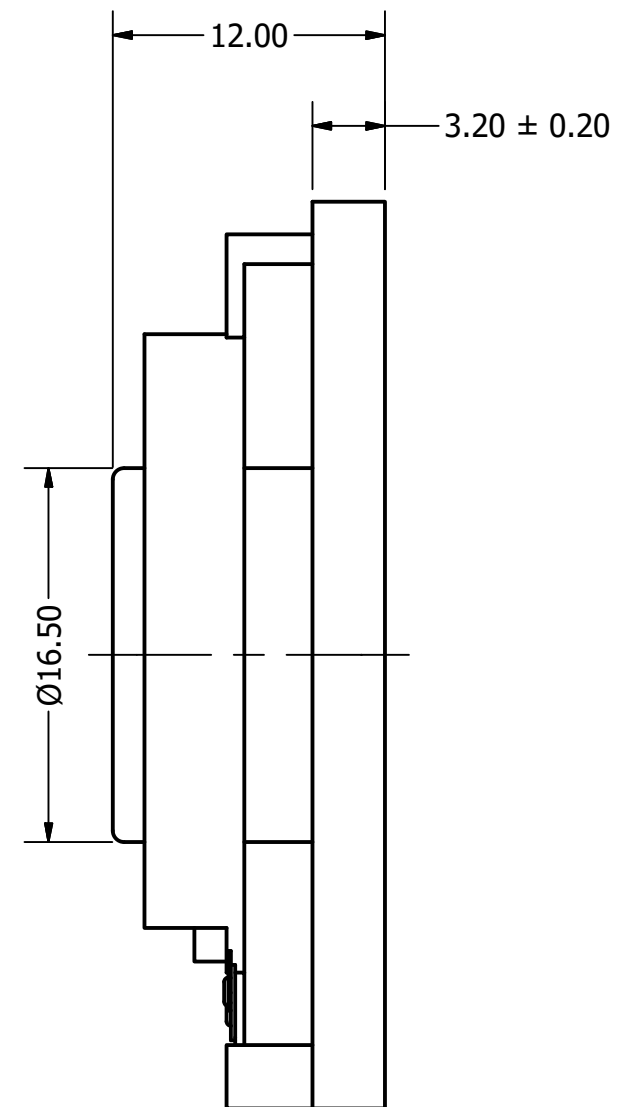

Part Number:	SC400308-1	
DESCRIPTION:	Dynamic Speaker	
DRAWN	CJ	3/12/2016
CHECKED	P.D	3/14/2016
APPROVED	J.S	3/14/2016
This document contains data proprietary to DB Unlimited. Any use or reproduction, in any form, without prior written permission of DB Unlimited is prohibited. All terms and conditions can be found at www.dbunlimitedco.com		

Top View

Side View

Bottom View

Items	Specifications	Conditions	REVISION HISTORY			
Sound Pressure Level	97	dB (@ 10cm)	REV	DESCRIPTION	DATE	APPROVED
Resonant Frequency	380	Hz	1	Released from Engineering	2/5/2014	J.S.
Frequency Range	200 ~ 20,000	Hz	2	Updated to new template	3/14/2016	J.S.
Nominal Power	2	W		Corrected SPL and Max. Power	5/22/2017	C.E
Max. Power	4	W	NOTES			
Impedance	8	Ω	1) All dimensions are in mm unless otherwise noted			
Cone Material	Cloth		2) All tolerances are ± 0.5 mm unless otherwise noted			
Mount Type	Frame Mount		3) All parts meet RoHS			
Storage Temperature	-20 ~ +60	°C	4) Subject to change or redrawn without notice			
Operating Temperature	-20 ~ +60	°C				
Weight	7.6	g				