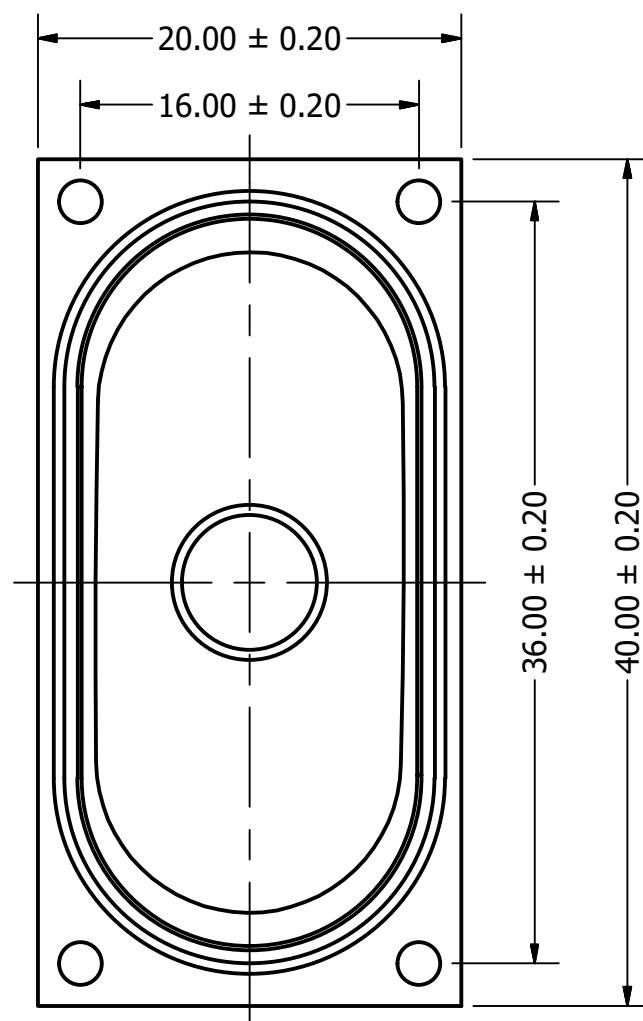

Part Number:	SC400408-1	
DESCRIPTION:	Dynamic Speaker	
DRAWN	CJ	8/9/2016
CHECKED	P.D.	8/9/2016
APPROVED	J.S.	8/9/2016
This document contains data proprietary to DB Unlimited. Any use or reproduction, in any form, without prior written permission of DB Unlimited is prohibited. All terms and conditions can be found at www.dbunlimitedco.com		

Top View

Side View

Bottom View

Items	Specifications	Conditions
Sound Pressure Level	89±3	dB (@ 10cm)
Resonant Frequency	450	Hz
Frequency Range	450 ~ 20,000	Hz
Nominal Power	1	W
Max. Power	2	W
Impedance	8	Ω
Cone Material	Cloth	
Mount Type	Flush Mount	
Storage Temperature	-40 ~ +80	°C
Operating Temperature	-40 ~ +70	°C
Weight	7.6	g

REVISION HISTORY			
REV	DESCRIPTION	DATE	APPROVED
	Released from Engineering	2/5/2014	J.S.
1	Updated to new template	8/9/2016	J.S.

- NOTES
- 1) All dimensions are in mm unless otherwise noted
 - 2) All tolerances are ± 0.5 mm unless otherwise noted
 - 3) All parts meet RoHS
 - 4) Subject to change or redrawn without notice