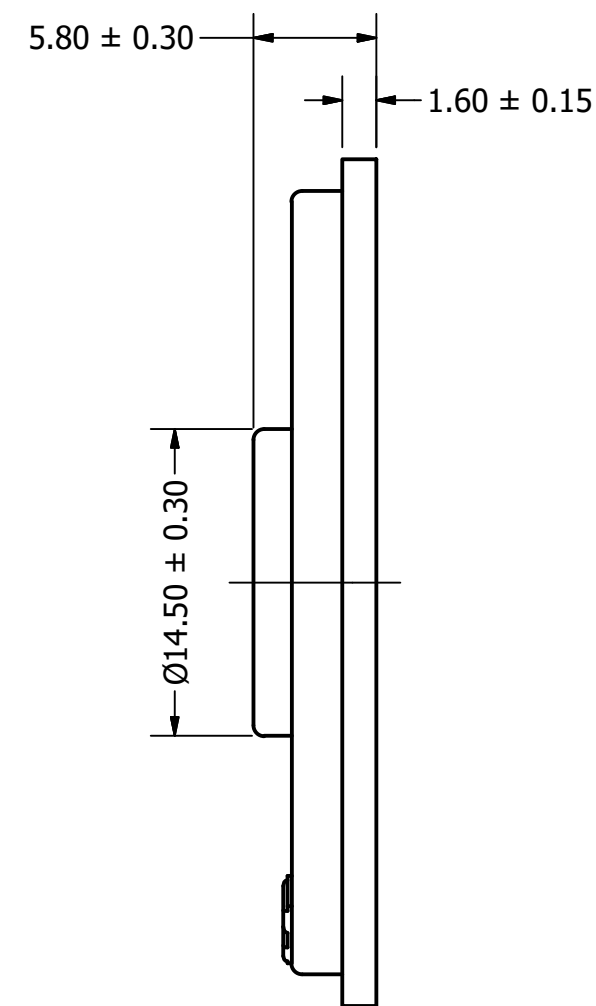

Part Number:	SC400408-1	
DESCRIPTION:	Dynamic Speaker	
DRAWN	CJ	8/9/2016
CHECKED	P.D.	8/9/2016
APPROVED	J.S.	8/9/2016
This document contains data proprietary to DB Unlimited. Any use or reproduction, in any form, without prior written permission of DB Unlimited is prohibited. All terms and conditions can be found at www.dbunlimitedco.com		

Top View

Side View

Bottom View

Items	Specifications	Conditions
Sound Pressure Level	89±3	dB (@ 10cm)
Resonant Frequency	450	Hz
Frequency Range	450 ~ 20,000	Hz
Nominal Power	1	W
Max. Power	2	W
Impedance	8	Ω
Cone Material	Cloth	
Mount Type	Flush Mount	
Storage Temperature	-40 ~ +80	°C
Operating Temperature	-40 ~ +70	°C
Weight	7.6	g

REVISION HISTORY			
REV	DESCRIPTION	DATE	APPROVED
	Released from Engineering	2/5/2014	J.S.
1	Updated to new template	8/9/2016	J.S.

- NOTES
- 1) All dimensions are in mm unless otherwise noted
 - 2) All tolerances are ± 0.5 mm unless otherwise noted
 - 3) All parts meet RoHS
 - 4) Subject to change or redrawn without notice