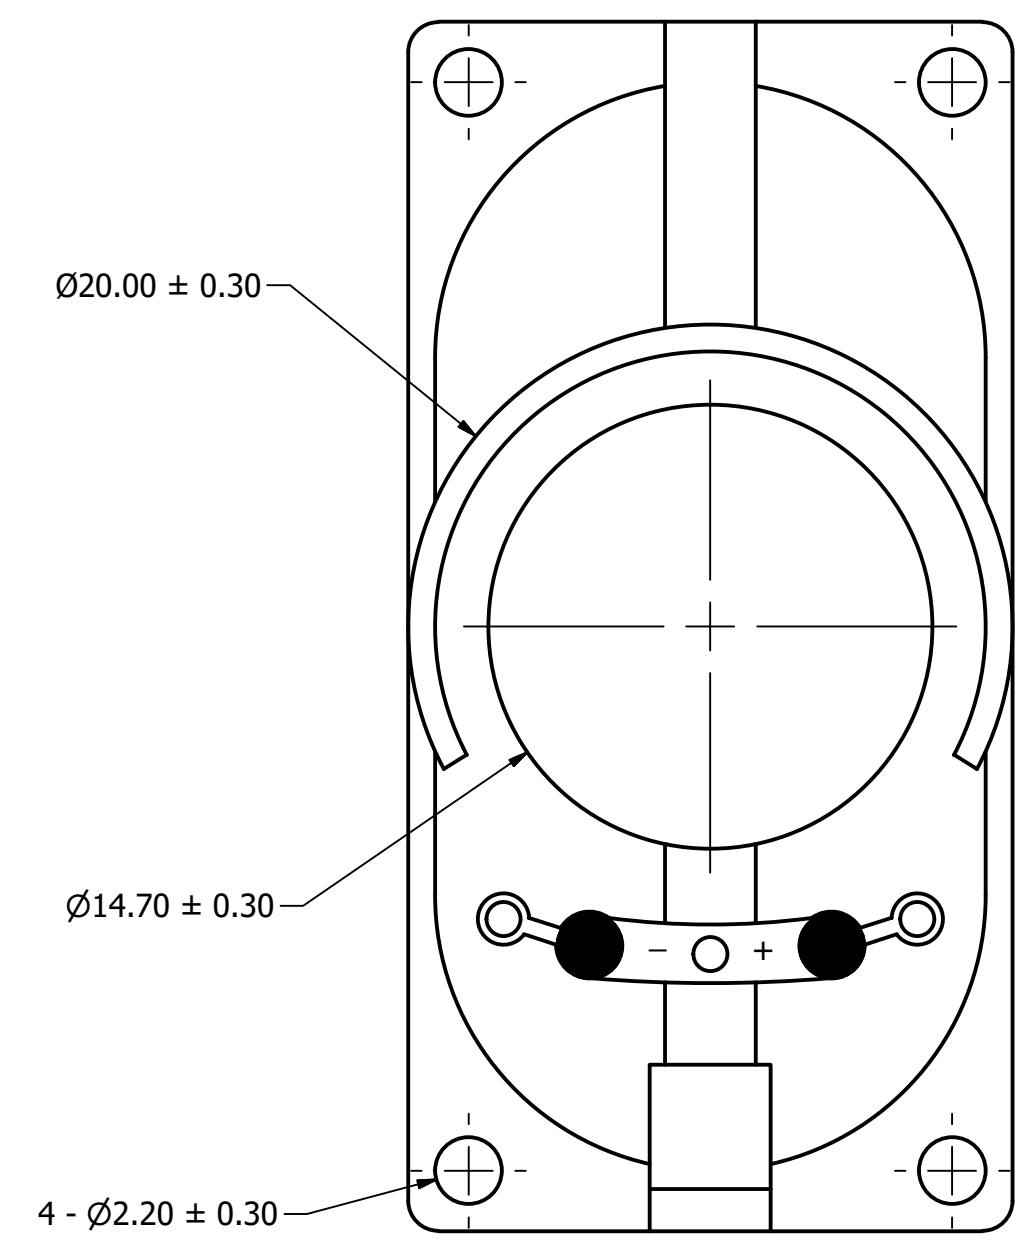

Part Number:	SC400908-1	
Description:	Dynamic Speaker	
DRAWN	CJ	12/28/2015
CHECKED	P.D	1/11/2016
APPROVED	J.S	1/11/2016
This document contains data proprietary to DB Unlimited. Any use or reproduction, in any form, without prior written permission of DB Unlimited is prohibited. All terms and conditions can be found at www.dbunlimitedco.com		

Top View

Side View

Bottom View

Items	Specifications	Conditions
Sound Pressure Level	90	dB (@ 10cm)
Resonant Frequency	900	Hz
Frequency Range	900 ~ 20,000	Hz
Nominal Power	1	W
Max. Power	1.5	W
Impedance	8	Ω
Cone Material	Cloth	
Mount Type	Frame Mount	
Storage Temperature	-25 ~ +85	°C
Operating Temperature	-25 ~ +85	°C
Weight	6.5	g

REVISION HISTORY			
REV	DESCRIPTION	DATE	APPROVED
	Released from Engineering	10/21/2013	J.S.
1	Updated to new template	1/11/2016	J.S.

- NOTES
- 1) All dimensions are in mm unless otherwise noted
 - 2) All tolerances are ± 0.5 mm unless otherwise noted
 - 3) All parts meet RoHS
 - 4) Subject to change or redrawn without notice