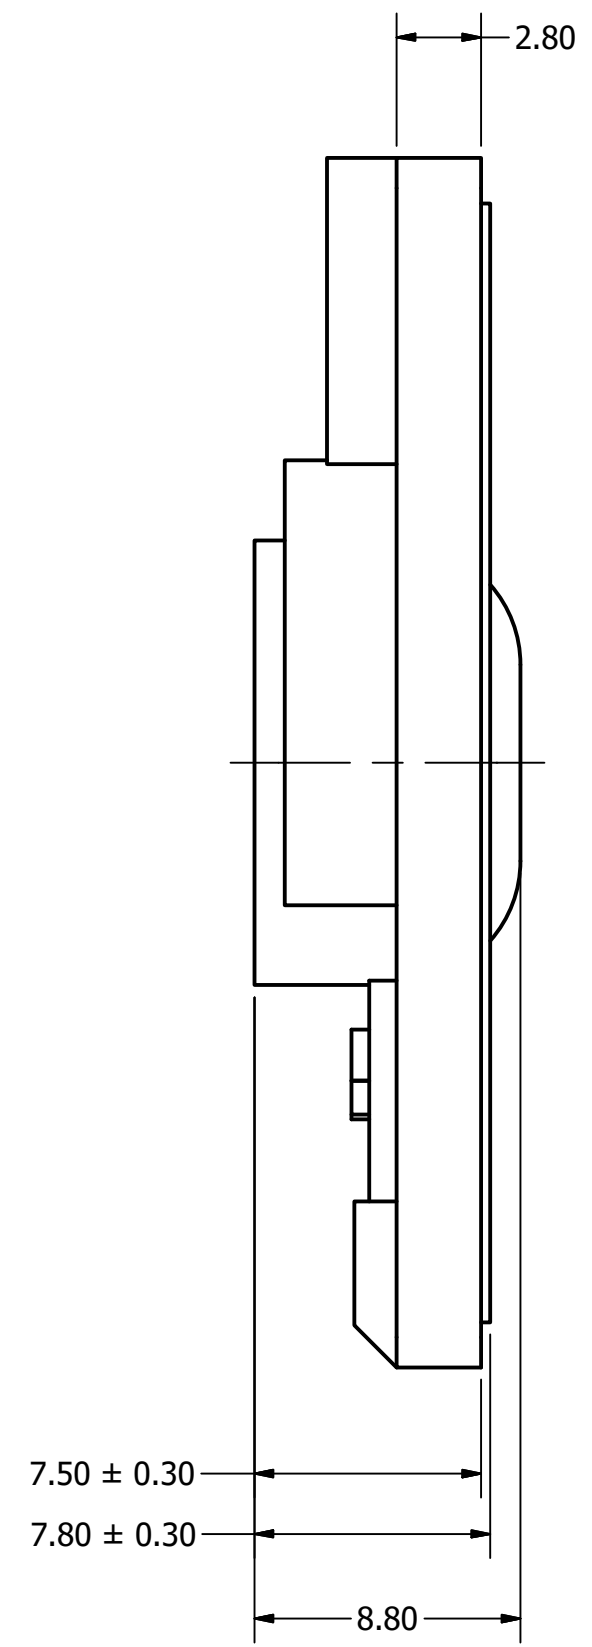

Part Number:	SC400908-1	
Description:	Dynamic Speaker	
DRAWN	CJ	12/28/2015
CHECKED	P.D	1/11/2016
APPROVED	J.S	1/11/2016
This document contains data proprietary to DB Unlimited. Any use or reproduction, in any form, without prior written permission of DB Unlimited is prohibited. All terms and conditions can be found at www.dbunlimitedco.com		

Top View

Side View

Bottom View

Items	Specifications	Conditions
Sound Pressure Level	90	dB (@ 10cm)
Resonant Frequency	900	Hz
Frequency Range	900 ~ 20,000	Hz
Nominal Power	1	W
Max. Power	1.5	W
Impedance	8	Ω
Cone Material	Cloth	
Mount Type	Frame Mount	
Storage Temperature	-25 ~ +85	°C
Operating Temperature	-25 ~ +85	°C
Weight	6.5	g

REVISION HISTORY			
REV	DESCRIPTION	DATE	APPROVED
	Released from Engineering	10/21/2013	J.S.
1	Updated to new template	1/11/2016	J.S.

- NOTES
- 1) All dimensions are in mm unless otherwise noted
 - 2) All tolerances are ± 0.5 mm unless otherwise noted
 - 3) All parts meet RoHS
 - 4) Subject to change or redrawn without notice