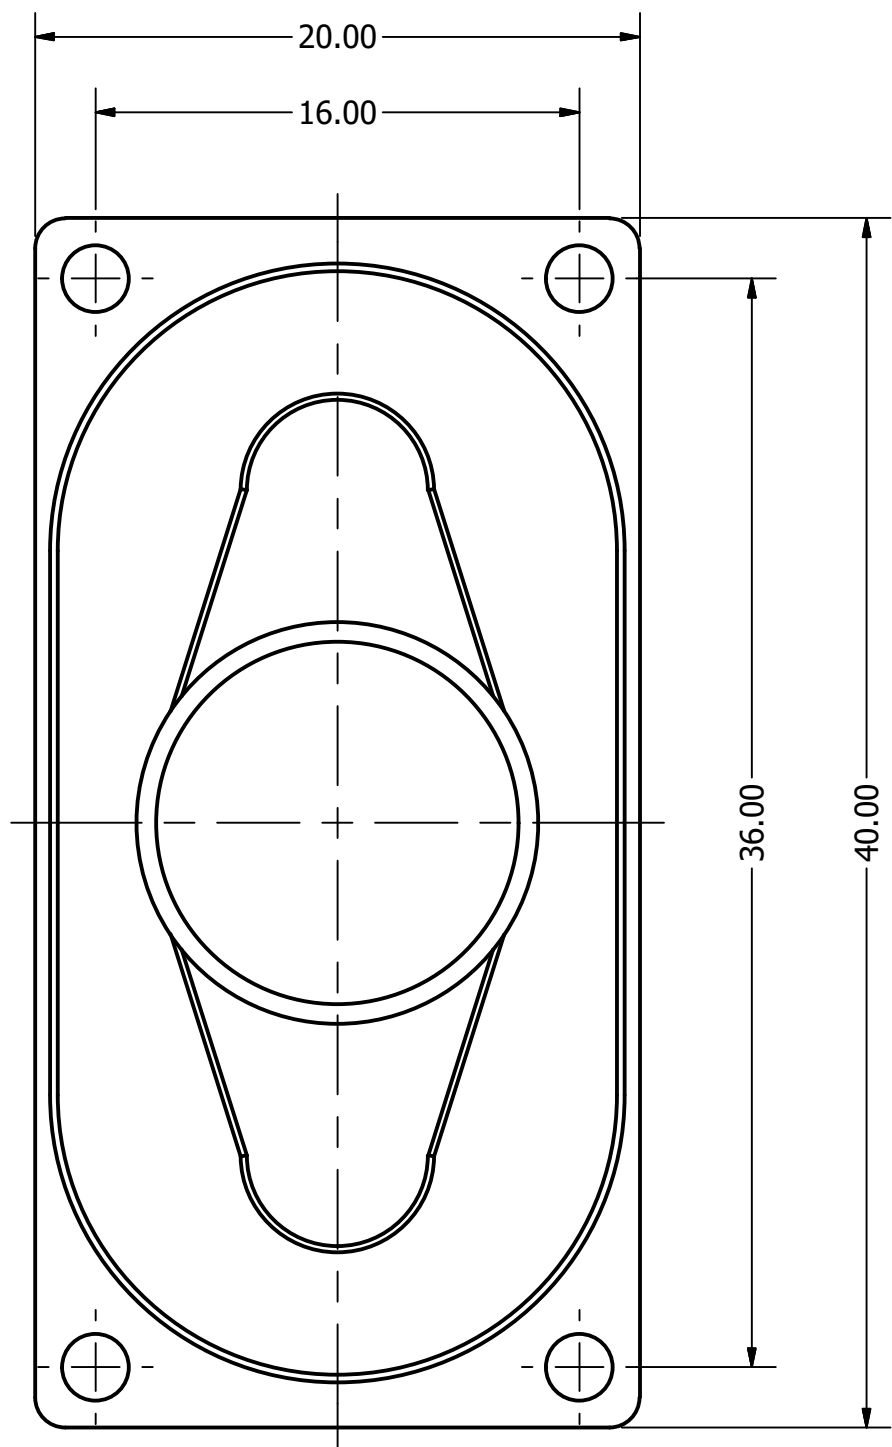

Part Number:	SC400908-1	
Description:	Dynamic Speaker	
DRAWN	CJ	12/28/2015
CHECKED	P.D	1/11/2016
APPROVED	J.S	1/11/2016
This document contains data proprietary to DB Unlimited. Any use or reproduction, in any form, without prior written permission of DB Unlimited is prohibited. All terms and conditions can be found at www.dbunlimitedco.com		

Top View

Side View

Bottom View

Items	Specifications	Conditions
Sound Pressure Level	90	dB (@ 10cm)
Resonant Frequency	900	Hz
Frequency Range	900 ~ 20,000	Hz
Nominal Power	1	W
Max. Power	1.5	W
Impedance	8	Ω
Cone Material	Cloth	
Mount Type	Frame Mount	
Storage Temperature	-25 ~ +85	°C
Operating Temperature	-25 ~ +85	°C
Weight	6.5	g

REVISION HISTORY			
REV	DESCRIPTION	DATE	APPROVED
	Released from Engineering	10/21/2013	J.S.
1	Updated to new template	1/11/2016	J.S.

- NOTES
- 1) All dimensions are in mm unless otherwise noted
 - 2) All tolerances are ± 0.5 mm unless otherwise noted
 - 3) All parts meet RoHS
 - 4) Subject to change or redrawn without notice