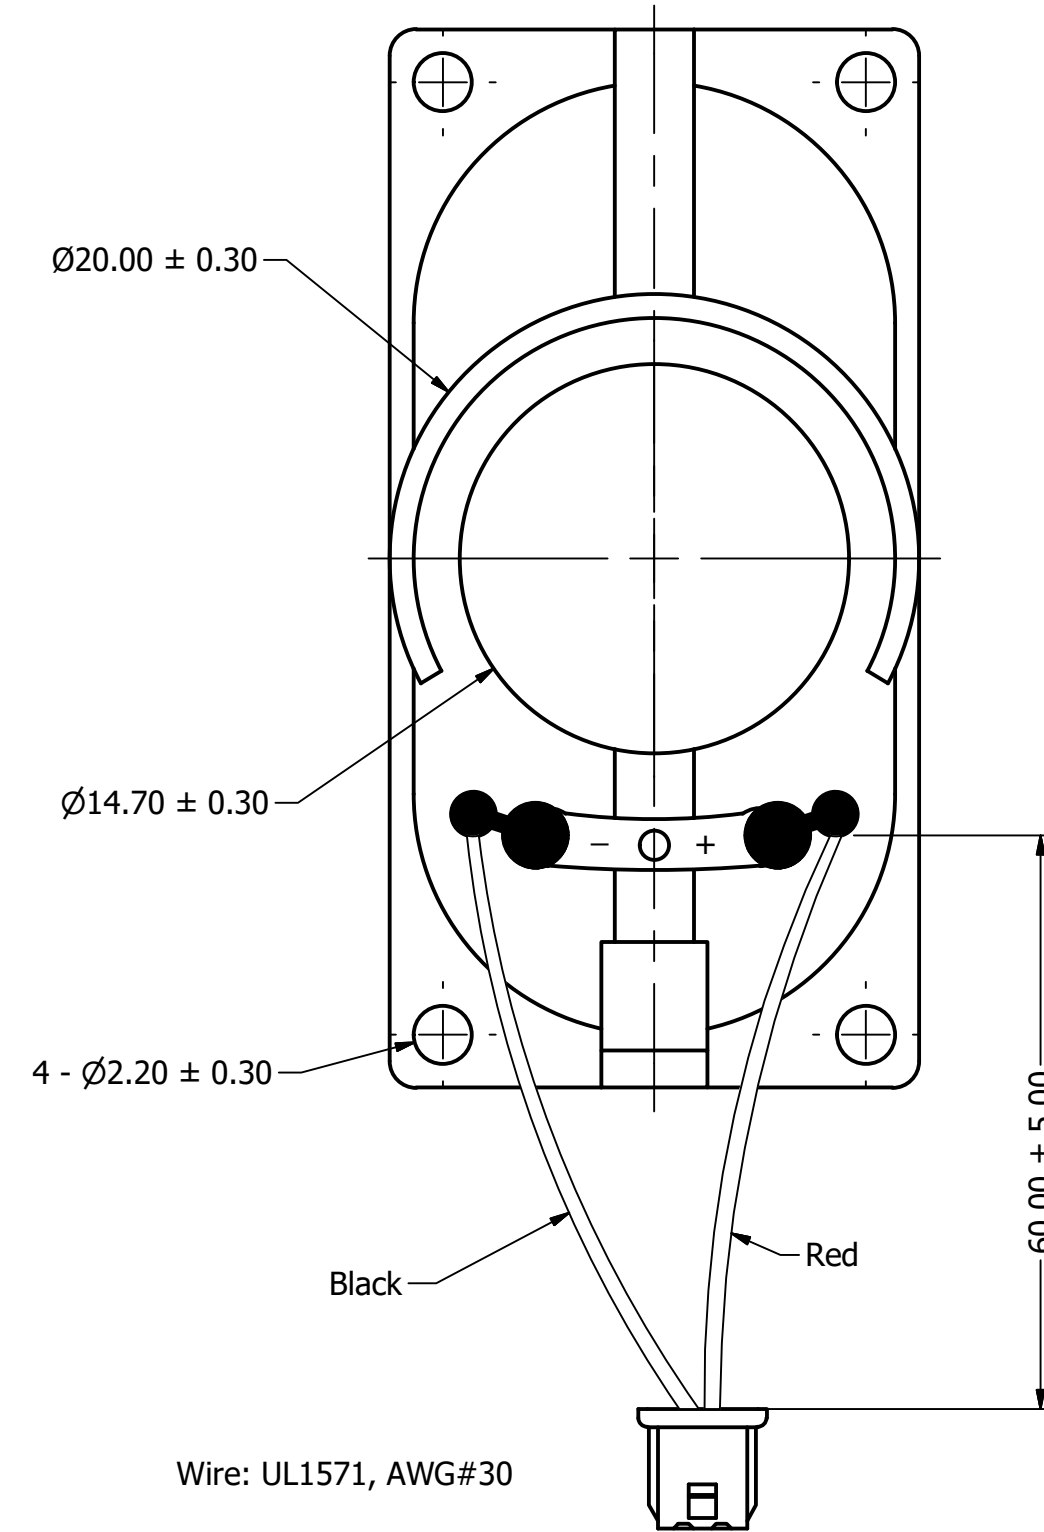

Part Number:	SC400908-2	
Description:	DRAWN	12/28/2015
	CJ	
Dynamic Speaker	CHECKED	1/11/2016
	P.D	
	APPROVED	1/11/2016
	J.S	
This document contains data proprietary to DB Unlimited. Any use or reproduction, in any form, without prior written permission of DB Unlimited is prohibited. All terms and conditions can be found at www.dbunlimitedco.com		

Top View

Side View

Bottom View

Items	Specifications	Conditions
Sound Pressure Level	90	dB (@ 10cm)
Resonant Frequency	900	Hz
Frequency Range	900 ~ 20,000	Hz
Nominal Power	1	W
Max. Power	1.5	W
Impedance	8	Ω
Cone Material	Cloth	
Mount Type	Frame Mount	
Storage Temperature	-25 ~ +85	°C
Operating Temperature	-25 ~ +85	°C
Weight	6.5	g

REVISION HISTORY

REV	DESCRIPTION	DATE	APPROVED
	Released from Engineering	1/27/2014	J.S.
1	Updated to new template	1/11/2016	J.S.

NOTES

- 1) All dimensions are in mm unless otherwise noted
- 2) All tolerances are ± 0.5 mm unless otherwise noted
- 3) All parts meet RoHS
- 4) Subject to change or redrawn without notice