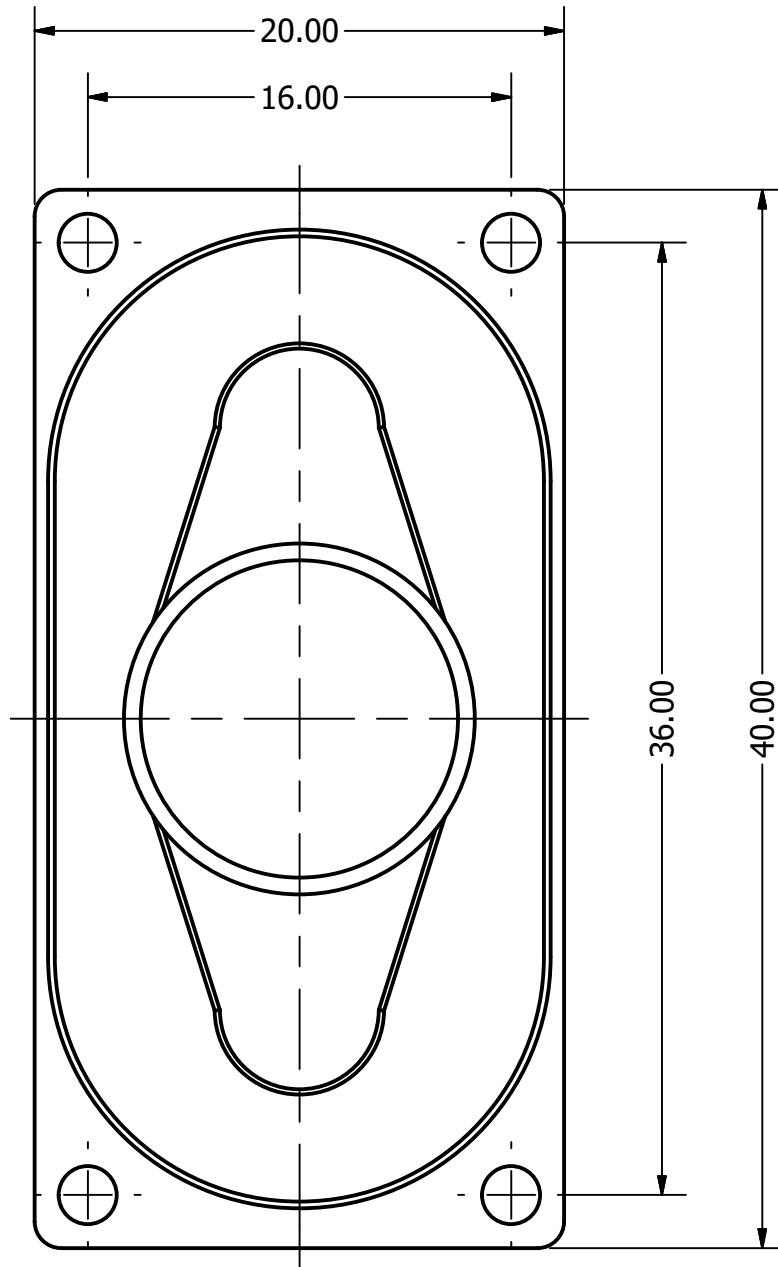

Part Number:	SC400908-2	
Description:	DRAWN	12/28/2015
	CJ	
Dynamic Speaker	CHECKED	1/11/2016
	P.D	
	APPROVED	1/11/2016
	J.S	
This document contains data proprietary to DB Unlimited. Any use or reproduction, in any form, without prior written permission of DB Unlimited is prohibited. All terms and conditions can be found at www.dbunlimitedco.com		

Top View

Side View

Bottom View

Items	Specifications	Conditions
Sound Pressure Level	90	dB (@ 10cm)
Resonant Frequency	900	Hz
Frequency Range	900 ~ 20,000	Hz
Nominal Power	1	W
Max. Power	1.5	W
Impedance	8	Ω
Cone Material	Cloth	
Mount Type	Frame Mount	
Storage Temperature	-25 ~ +85	°C
Operating Temperature	-25 ~ +85	°C
Weight	6.5	g

REVISION HISTORY

REV	DESCRIPTION	DATE	APPROVED
	Released from Engineering	1/27/2014	J.S.
1	Updated to new template	1/11/2016	J.S.

NOTES

- 1) All dimensions are in mm unless otherwise noted
- 2) All tolerances are ± 0.5 mm unless otherwise noted
- 3) All parts meet RoHS
- 4) Subject to change or redrawn without notice