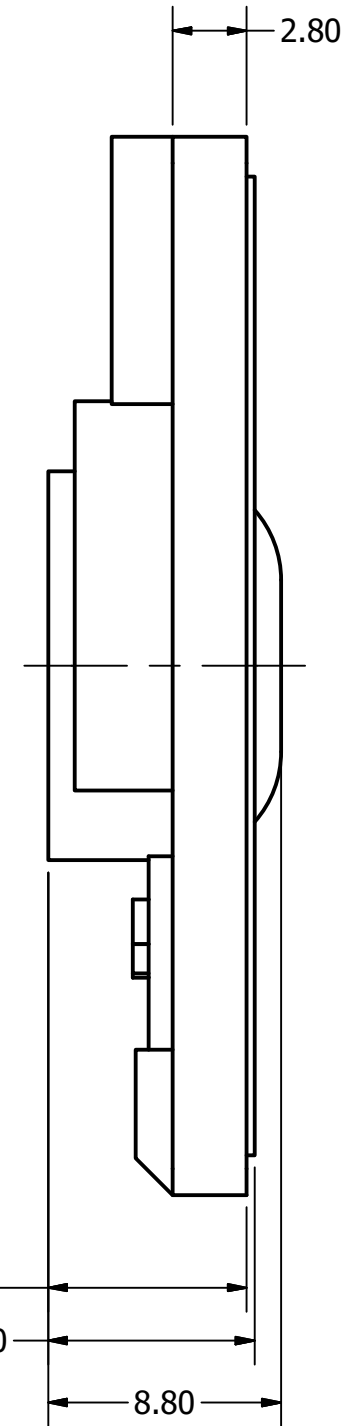

Part Number:	SC400908-2	
Description:	DRAWN	12/28/2015
	CJ	
Dynamic Speaker	CHECKED	1/11/2016
	P.D	
	APPROVED	1/11/2016
	J.S	
This document contains data proprietary to DB Unlimited. Any use or reproduction, in any form, without prior written permission of DB Unlimited is prohibited. All terms and conditions can be found at www.dbunlimitedco.com		

Top View

Side View

Bottom View

Items	Specifications	Conditions
Sound Pressure Level	90	dB (@ 10cm)
Resonant Frequency	900	Hz
Frequency Range	900 ~ 20,000	Hz
Nominal Power	1	W
Max. Power	1.5	W
Impedance	8	Ω
Cone Material	Cloth	
Mount Type	Frame Mount	
Storage Temperature	-25 ~ +85	°C
Operating Temperature	-25 ~ +85	°C
Weight	6.5	g

REVISION HISTORY

REV	DESCRIPTION	DATE	APPROVED
	Released from Engineering	1/27/2014	J.S.
1	Updated to new template	1/11/2016	J.S.

NOTES

- 1) All dimensions are in mm unless otherwise noted
- 2) All tolerances are ± 0.5 mm unless otherwise noted
- 3) All parts meet RoHS
- 4) Subject to change or redrawn without notice