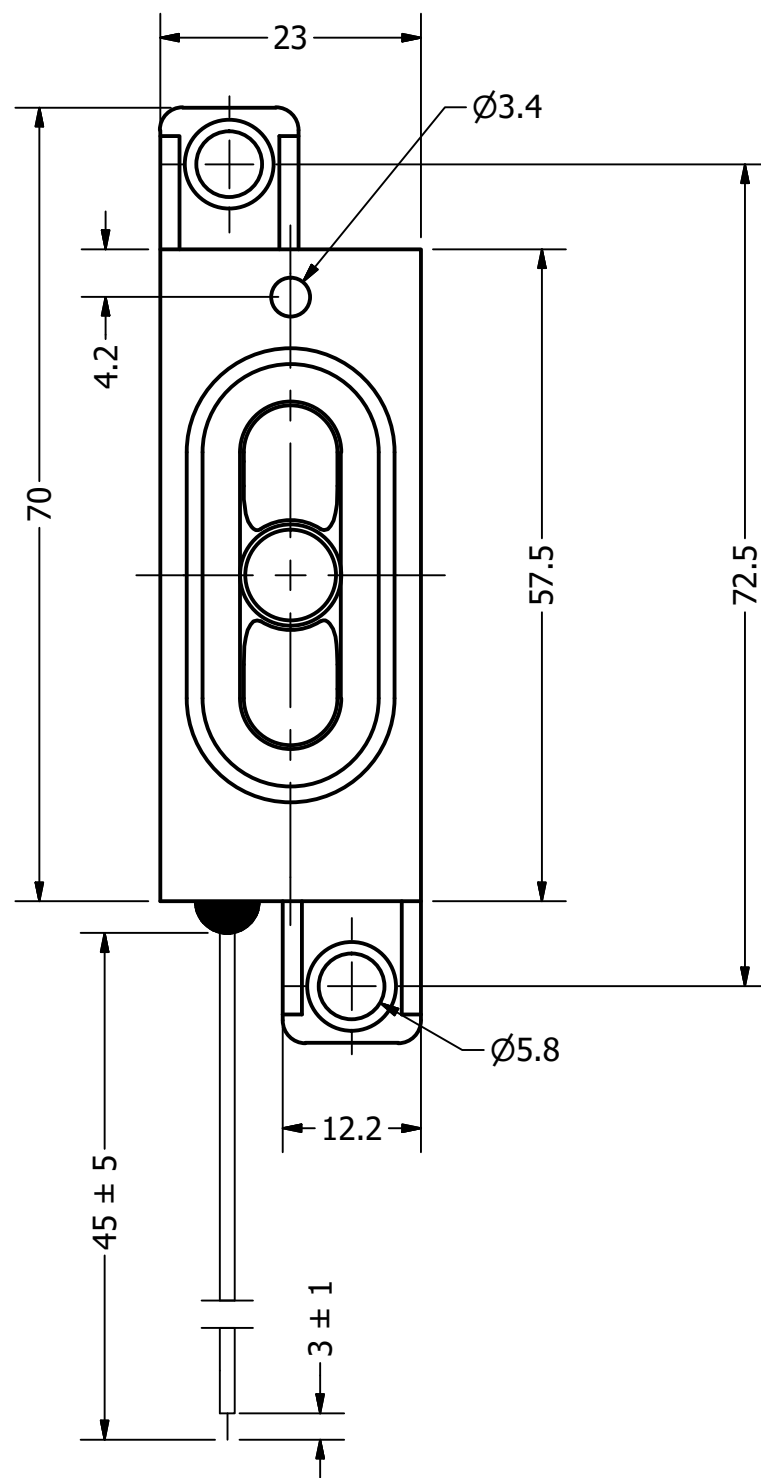

Part Number:	SC570708-1	
DESCRIPTION:	Dynamic Speaker	
DRAWN	CJ	4/15/2016
CHECKED		4/18/2016
P.D.		4/18/2016
APPROVED	J.S.	4/18/2016

This document contains data proprietary to DB Unlimited. Any use or reproduction, in any form, without prior written permission of DB Unlimited is prohibited. All terms and conditions can be found at www.dbunlimitedco.com

Top View

Side View

Bottom View

Items	Specifications	Conditions	REVISION HISTORY			
Sound Pressure Level	98	dB (@ 10cm)	REV	DESCRIPTION	DATE	APPROVED
Resonant Frequency	700	Hz		Released from Engineering	12/11/2013	J.S.
Frequency Range	700 ~ 20,000	Hz	1	Updated to new template	4/18/2016	J.S.
Nominal Power	2	W	2	Updated to new template, frequency range, dimensions	1/3/2018	C.E.
Max. Power	3	W				
Impedance	8	Ω				
Cone Material	Cloth		NOTES			
Mount Type	Flange Mount		1) All dimensions are in mm unless otherwise noted			
Storage Temperature	-30 ~ +70	°C	2) All tolerances are ± 0.5 mm unless otherwise noted			
Operating Temperature	-20 ~ +60	°C	3) All parts meet RoHS			
Weight	13.7	g	4) Subject to change or redrawn without notice			