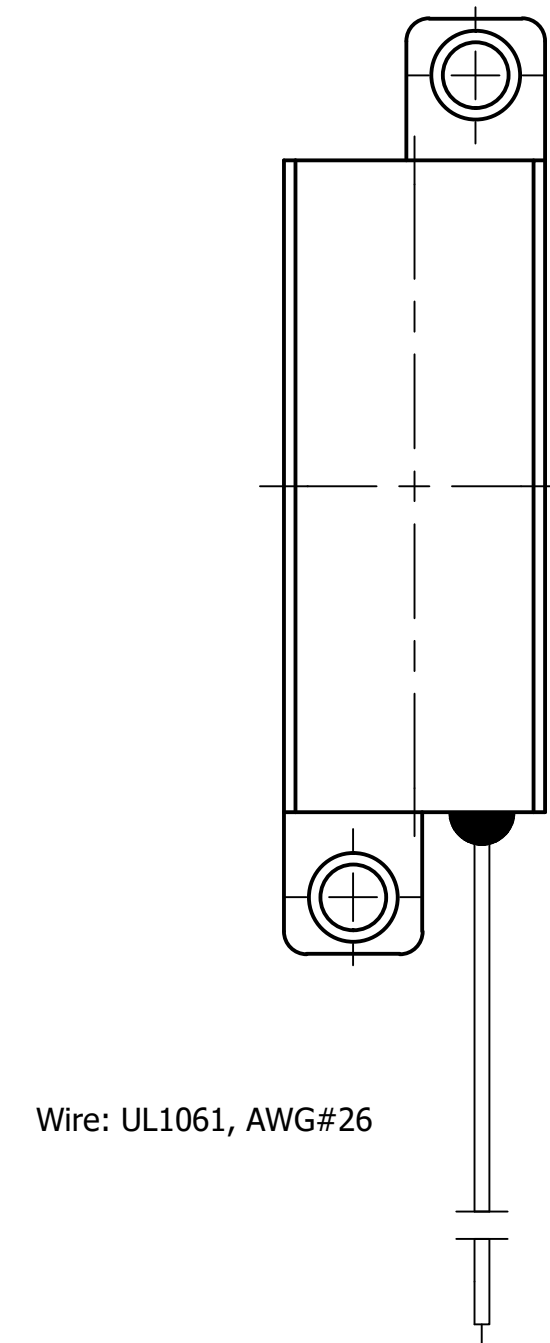

Part Number:	SC570708-1	
DESCRIPTION:	Dynamic Speaker	
DRAWN	CJ	4/15/2016
CHECKED		4/18/2016
P.D.		4/18/2016
APPROVED	J.S.	4/18/2016

This document contains data proprietary to DB Unlimited. Any use or reproduction, in any form, without prior written permission of DB Unlimited is prohibited. All terms and conditions can be found at www.dbunlimitedco.com

Top View

Side View

Bottom View

Items	Specifications	Conditions	REVISION HISTORY			
Sound Pressure Level	98	dB (@ 10cm)	REV	DESCRIPTION	DATE	APPROVED
Resonant Frequency	700	Hz		Released from Engineering	12/11/2013	J.S.
Frequency Range	700 ~ 20,000	Hz	1	Updated to new template	4/18/2016	J.S.
Nominal Power	2	W	2	Updated to new template, frequency range, dimensions	1/3/2018	C.E.
Max. Power	3	W				
Impedance	8	Ω				
Cone Material	Cloth		NOTES			
Mount Type	Flange Mount		1) All dimensions are in mm unless otherwise noted			
Storage Temperature	-30 ~ +70	°C	2) All tolerances are ± 0.5 mm unless otherwise noted			
Operating Temperature	-20 ~ +60	°C	3) All parts meet RoHS			
Weight	13.7	g	4) Subject to change or redrawn without notice			