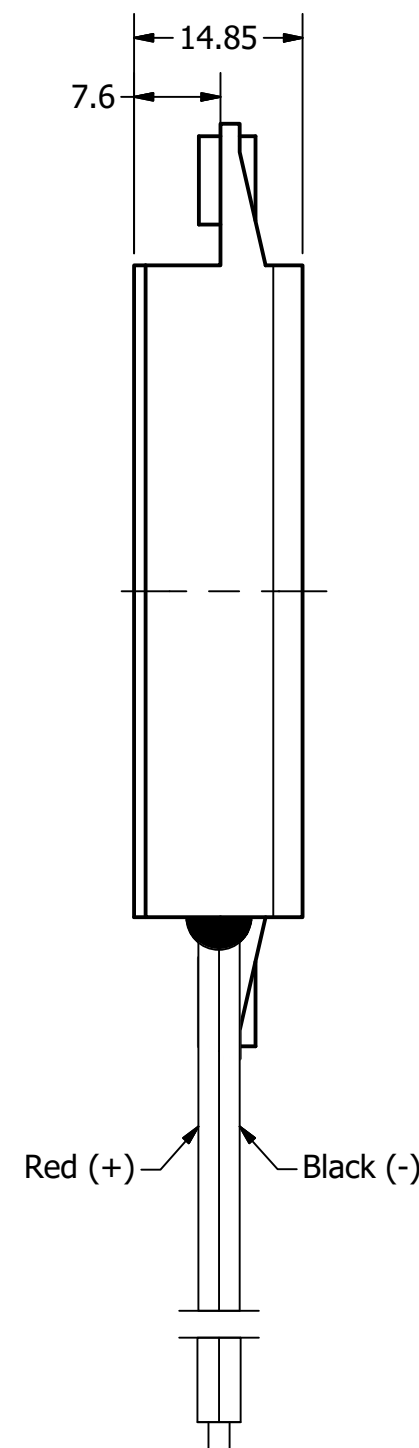

Part Number:	SC570708-1	
DESCRIPTION:	Dynamic Speaker	
DRAWN	CJ	4/15/2016
CHECKED		4/18/2016
P.D.		4/18/2016
APPROVED	J.S.	4/18/2016

This document contains data proprietary to DB Unlimited. Any use or reproduction, in any form, without prior written permission of DB Unlimited is prohibited. All terms and conditions can be found at www.dbunlimitedco.com

Top View

Side View

Bottom View

Items	Specifications	Conditions	REVISION HISTORY			
Sound Pressure Level	98	dB (@ 10cm)	REV	DESCRIPTION	DATE	APPROVED
Resonant Frequency	700	Hz		Released from Engineering	12/11/2013	J.S.
Frequency Range	700 ~ 20,000	Hz	1	Updated to new template	4/18/2016	J.S.
Nominal Power	2	W	2	Updated to new template, frequency range, dimensions	1/3/2018	C.E.
Max. Power	3	W				
Impedance	8	Ω				
Cone Material	Cloth		NOTES			
Mount Type	Flange Mount		1) All dimensions are in mm unless otherwise noted			
Storage Temperature	-30 ~ +70	°C	2) All tolerances are ± 0.5 mm unless otherwise noted			
Operating Temperature	-20 ~ +60	°C	3) All parts meet RoHS			
Weight	13.7	g	4) Subject to change or redrawn without notice			