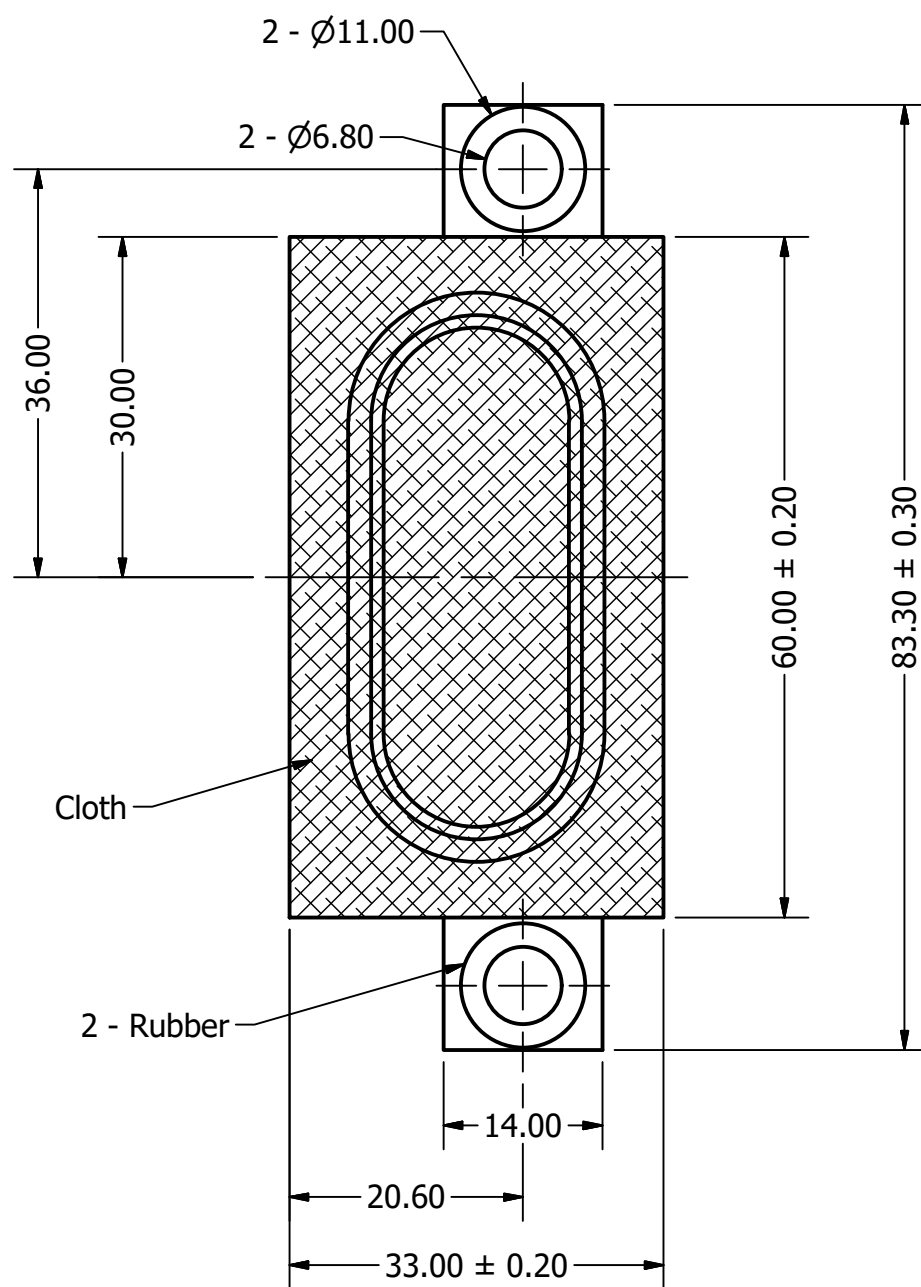

Part Number:	<b>SC600204-1</b>	
DRAWN	CJ	4/5/2016
CHECKED		4/6/2016
P.D.		4/6/2016
Description:	Dynamic Speaker	
APPROVED	J.S.	4/6/2016
This document contains data proprietary to DB Unlimited. Any use or reproduction, in any form, without prior written permission of DB Unlimited is prohibited. All terms and conditions can be found at <a href="http://www.dbunlimitedco.com">www.dbunlimitedco.com</a>		

Top View

Side View

Items	Specifications	Conditions
Sound Pressure Level	100	dB (@ 10cm)
Resonant Frequency	250	Hz
Frequency Range	200 ~ 20,000	Hz
Nominal Power	2	W
Max. Power	4	W
Impedance	4	Ω
Cone Material	Cloth	
Mount Type	Flange Mount	
Storage Temperature	-30 ~ +70	°C
Operating Temperature	-20 ~ +60	°C
Weight	7.6	g

REVISION HISTORY			
REV	DESCRIPTION	DATE	APPROVED
	Released from Engineering	12/11/2013	J.S.
1	Updated to new template	4/6/2016	J.S.

NOTES	
1) All dimensions are in mm unless otherwise noted	
2) All tolerances are ± 0.5 mm unless otherwise noted	
3) All parts meet RoHS	
4) Subject to change or redrawn without notice	