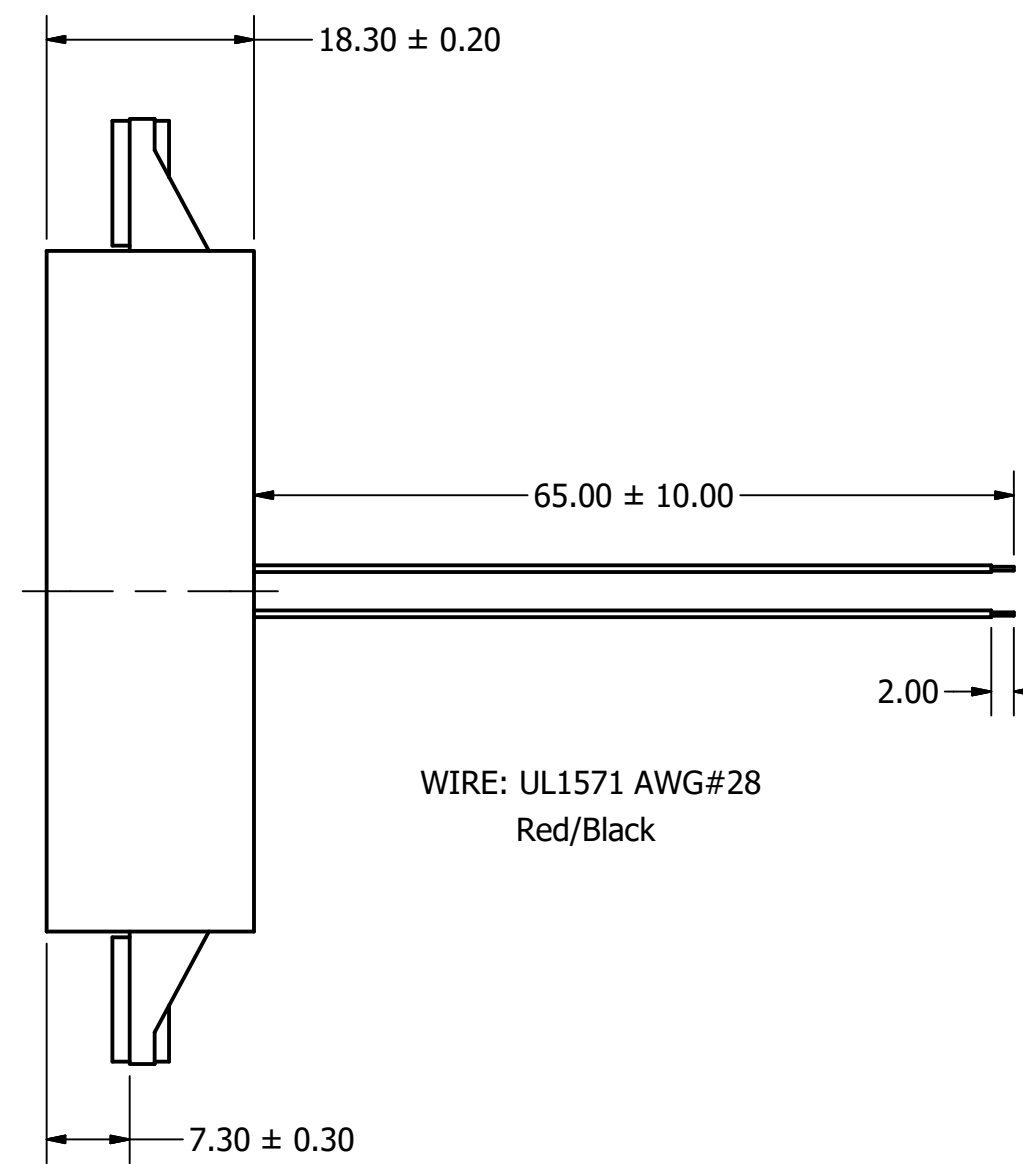

Part Number:	<b>SC600204-1</b>	
DRAWN	CJ	4/5/2016
CHECKED		4/6/2016
P.D.		4/6/2016
Description:	Dynamic Speaker	
APPROVED	J.S.	4/6/2016
This document contains data proprietary to DB Unlimited. Any use or reproduction, in any form, without prior written permission of DB Unlimited is prohibited. All terms and conditions can be found at <a href="http://www.dbunlimitedco.com">www.dbunlimitedco.com</a>		

Top View

Side View

Items	Specifications	Conditions
Sound Pressure Level	100	dB (@ 10cm)
Resonant Frequency	250	Hz
Frequency Range	200 ~ 20,000	Hz
Nominal Power	2	W
Max. Power	4	W
Impedance	4	Ω
Cone Material	Cloth	
Mount Type	Flange Mount	
Storage Temperature	-30 ~ +70	°C
Operating Temperature	-20 ~ +60	°C
Weight	7.6	g

REVISION HISTORY			
REV	DESCRIPTION	DATE	APPROVED
	Released from Engineering	12/11/2013	J.S.
1	Updated to new template	4/6/2016	J.S.

NOTES	
1) All dimensions are in mm unless otherwise noted	
2) All tolerances are ± 0.5 mm unless otherwise noted	
3) All parts meet RoHS	
4) Subject to change or redrawn without notice	