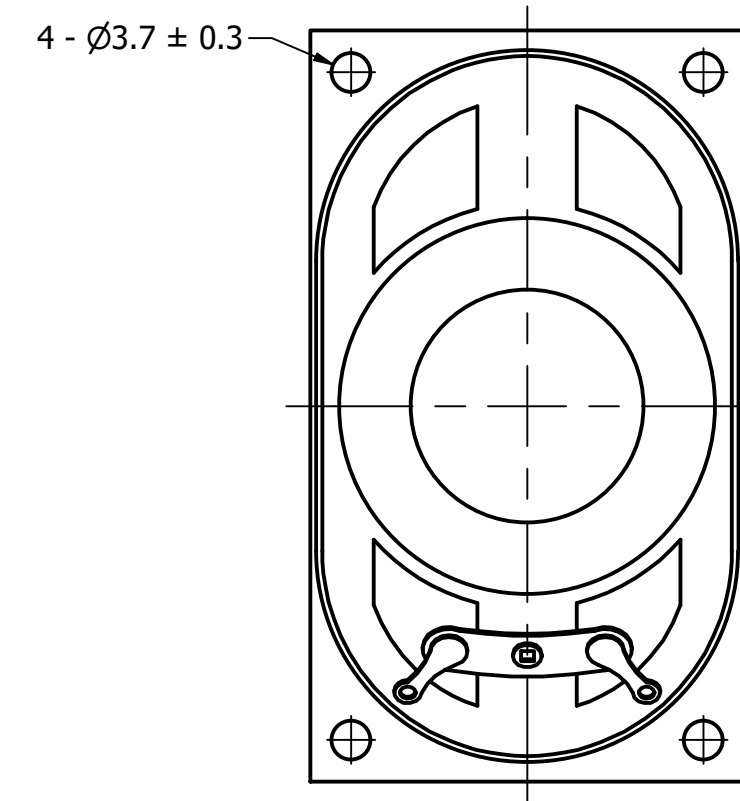

Part Number:	SC700208-1	
DESCRIPTION:	Dynamic Speaker	
DRAWN	CJ	9/4/2019
CHECKED	C.H.	9/4/2019
APPROVED	C.E.	9/4/2019

This document contains data proprietary to DB Unlimited. Any use or reproduction, in any form, without prior written permission of DB Unlimited is prohibited. All terms and conditions can be found at www.dbunlimitedco.com

Top View

Side View

Bottom View

Items	Specifications	Conditions
Sound Pressure Level	100	dB (@ 1W/10cm)
Resonant Frequency	280 ± 20%	Hz
Frequency Range	200 ~ 20,000	Hz
Nominal Power	3	W
Max. Power	5	W
Impedance	8	Ω
Cone Material	Cloth	
Mount Type	Frame Mount	
Storage Temperature	-40 ~ +80	°C
Operating Temperature	-40 ~ +80	°C
Weight	38	g

REVISION HISTORY			
REV	DESCRIPTION	DATE	APPROVED
	Released from Engineering	2/8/2014	J.S.
1	Updated drawing to new template, frequency, SPL, temps	9/4/2019	C.E.

NOTES	
1)	All dimensions are in mm unless otherwise noted
2)	All tolerances are ± 0.5 mm unless otherwise noted
3)	All parts meet RoHS
4)	Subject to change or redrawn without notice