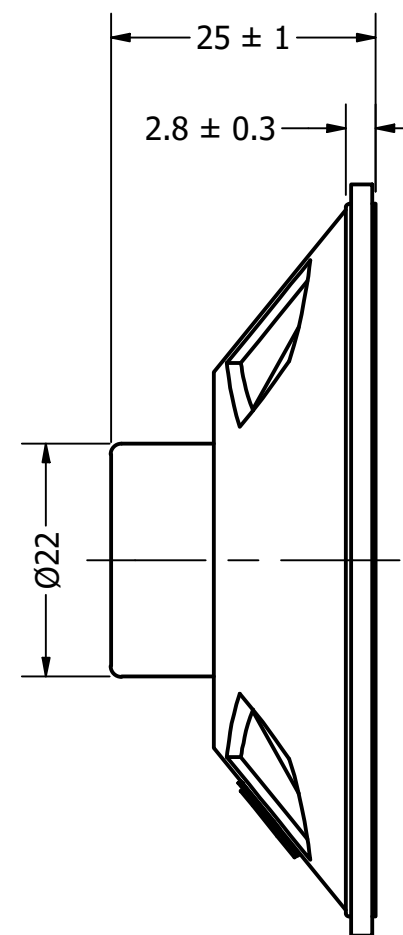

Part Number:	SC700208-1	
DESCRIPTION:	Dynamic Speaker	
DRAWN	CJ	9/4/2019
CHECKED	C.H.	9/4/2019
APPROVED	C.E.	9/4/2019

This document contains data proprietary to DB Unlimited. Any use or reproduction, in any form, without prior written permission of DB Unlimited is prohibited. All terms and conditions can be found at www.dbunlimitedco.com

Top View

Side View

Bottom View

Items	Specifications	Conditions
Sound Pressure Level	100	dB (@ 1W/10cm)
Resonant Frequency	280 ± 20%	Hz
Frequency Range	200 ~ 20,000	Hz
Nominal Power	3	W
Max. Power	5	W
Impedance	8	Ω
Cone Material	Cloth	
Mount Type	Frame Mount	
Storage Temperature	-40 ~ +80	°C
Operating Temperature	-40 ~ +80	°C
Weight	38	g

REVISION HISTORY			
REV	DESCRIPTION	DATE	APPROVED
	Released from Engineering	2/8/2014	J.S.
1	Updated drawing to new template, frequency, SPL, temps	9/4/2019	C.E.

NOTES	
1)	All dimensions are in mm unless otherwise noted
2)	All tolerances are ± 0.5 mm unless otherwise noted
3)	All parts meet RoHS
4)	Subject to change or redrawn without notice