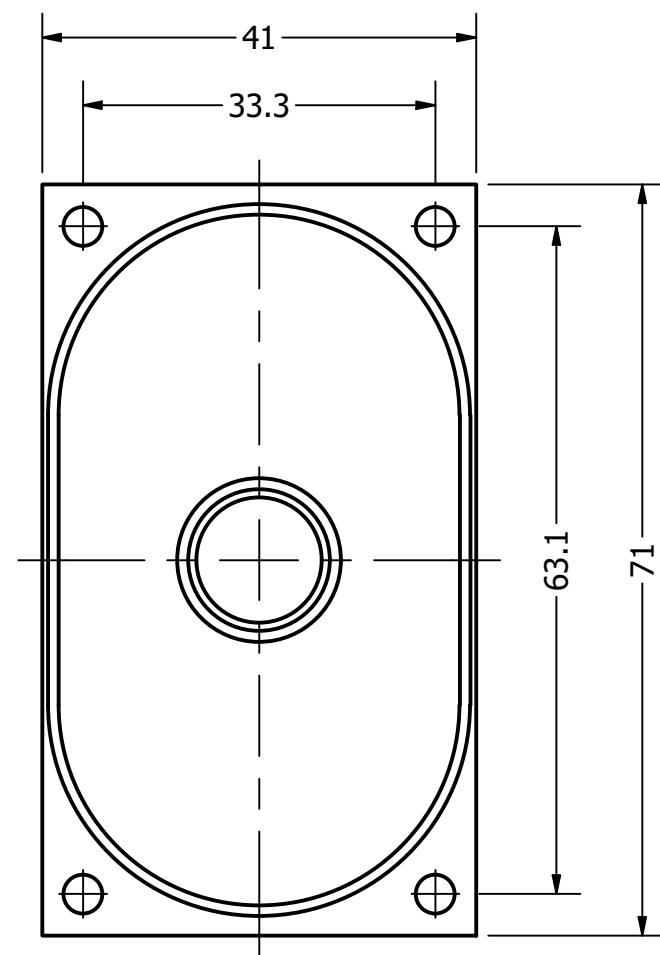

Part Number:	SC700208-1	
DESCRIPTION:	Dynamic Speaker	
DRAWN	CJ	9/4/2019
CHECKED	C.H.	9/4/2019
APPROVED	C.E.	9/4/2019

This document contains data proprietary to DB Unlimited. Any use or reproduction, in any form, without prior written permission of DB Unlimited is prohibited. All terms and conditions can be found at www.dbunlimitedco.com

Top View

Side View

Bottom View

Items	Specifications	Conditions
Sound Pressure Level	100	dB (@ 1W/10cm)
Resonant Frequency	280 ± 20%	Hz
Frequency Range	200 ~ 20,000	Hz
Nominal Power	3	W
Max. Power	5	W
Impedance	8	Ω
Cone Material	Cloth	
Mount Type	Frame Mount	
Storage Temperature	-40 ~ +80	°C
Operating Temperature	-40 ~ +80	°C
Weight	38	g

REVISION HISTORY			
REV	DESCRIPTION	DATE	APPROVED
	Released from Engineering	2/8/2014	J.S.
1	Updated drawing to new template, frequency, SPL, temps	9/4/2019	C.E.

NOTES	
1)	All dimensions are in mm unless otherwise noted
2)	All tolerances are ± 0.5 mm unless otherwise noted
3)	All parts meet RoHS
4)	Subject to change or redrawn without notice