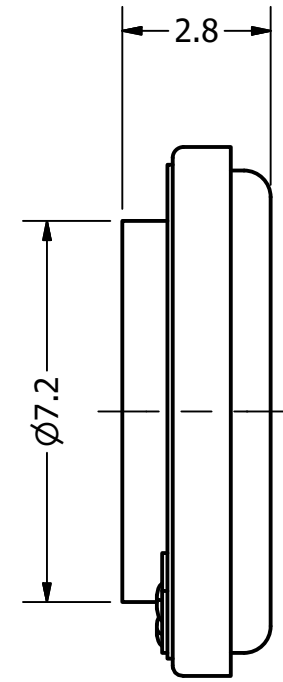

Part Number:	<b>SM101208-1</b>	
DRAWN	CJ	6/15/2017
CHECKED		6/15/2017
P.D.		6/15/2017
Description:	Dynamic Speaker	
APPROVED	C.E.	6/15/2017
This document contains data proprietary to DB Unlimited. Any use or reproduction, in any form, without prior written permission of DB Unlimited is prohibited. All terms and conditions can be found at <a href="http://www.dbunlimitedco.com">www.dbunlimitedco.com</a>		

Top View

Side View

Bottom View

Items	Specifications	Conditions
Sound Pressure Level	82 ± 3	dB (@ 10cm)
Resonant Frequency	1,200	Hz
Frequency Range	1,200 ~ 6,000	Hz
Nominal Power	0.15	W
Max. Power	0.3	W
Impedance	8	Ω
Cone Material	Mylar	
Mount Type	Flush Mount	
Storage Temperature	-20 ~ +60	°C
Operating Temperature	-20 ~ +60	°C
Weight	0.8	g

REVISION HISTORY			
REV	DESCRIPTION	DATE	APPROVED
	Released from Engineering	2/5/2014	J.S.
1	Add polarity marking, update to new template	6/15/2017	C.E.

- NOTES
- 1) All dimensions are in mm unless otherwise noted
  - 2) All tolerances are ± 0.3 mm unless otherwise noted
  - 3) All parts meet RoHS
  - 4) Subject to change or redrawn without notice