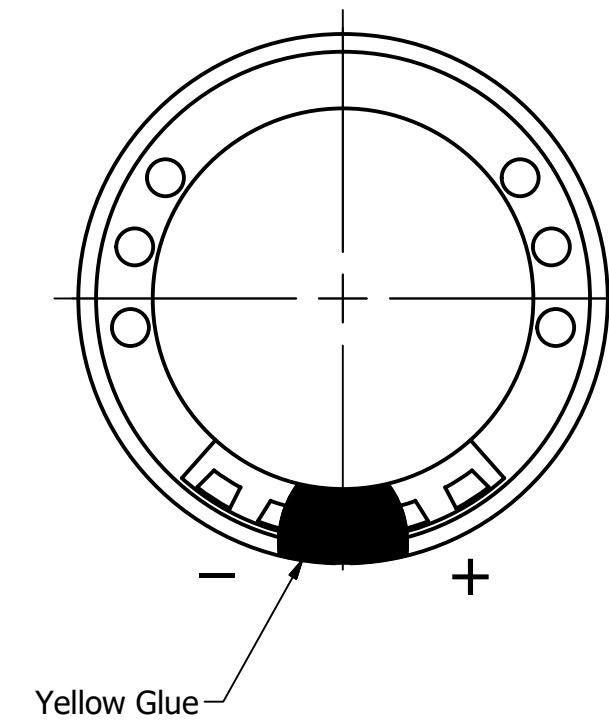

Part Number:	<b>SM101208-1</b>	
DRAWN	CJ	6/15/2017
CHECKED		6/15/2017
P.D.		6/15/2017
Description:	Dynamic Speaker	
APPROVED	C.E.	6/15/2017
This document contains data proprietary to DB Unlimited. Any use or reproduction, in any form, without prior written permission of DB Unlimited is prohibited. All terms and conditions can be found at <a href="http://www.dbunlimitedco.com">www.dbunlimitedco.com</a>		

Top View

Side View

Bottom View

Items	Specifications	Conditions
Sound Pressure Level	82 ± 3	dB (@ 10cm)
Resonant Frequency	1,200	Hz
Frequency Range	1,200 ~ 6,000	Hz
Nominal Power	0.15	W
Max. Power	0.3	W
Impedance	8	Ω
Cone Material	Mylar	
Mount Type	Flush Mount	
Storage Temperature	-20 ~ +60	°C
Operating Temperature	-20 ~ +60	°C
Weight	0.8	g

REVISION HISTORY			
REV	DESCRIPTION	DATE	APPROVED
	Released from Engineering	2/5/2014	J.S.
1	Add polarity marking, update to new template	6/15/2017	C.E.

- NOTES
- 1) All dimensions are in mm unless otherwise noted
  - 2) All tolerances are ± 0.3 mm unless otherwise noted
  - 3) All parts meet RoHS
  - 4) Subject to change or redrawn without notice