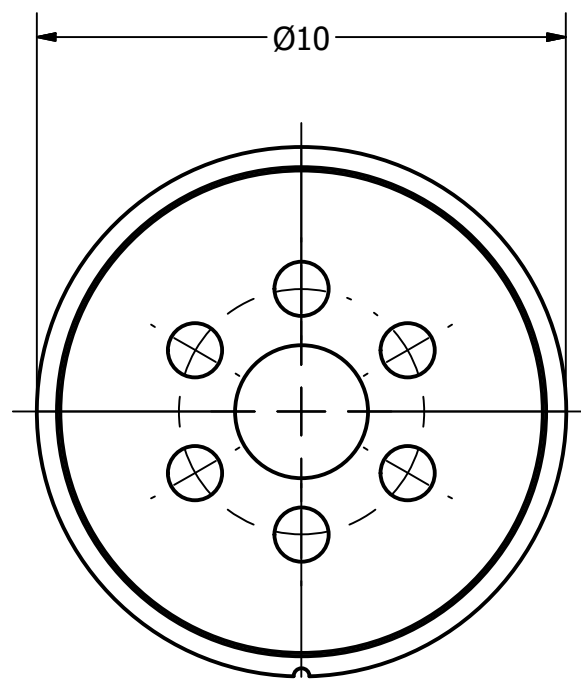

Part Number:	<b>SM101208-1</b>	
DRAWN	CJ	6/15/2017
CHECKED		6/15/2017
P.D.		6/15/2017
Description:	Dynamic Speaker	
APPROVED	C.E.	6/15/2017
This document contains data proprietary to DB Unlimited. Any use or reproduction, in any form, without prior written permission of DB Unlimited is prohibited. All terms and conditions can be found at <a href="http://www.dbunlimitedco.com">www.dbunlimitedco.com</a>		

Top View

Side View

Bottom View

Items	Specifications	Conditions
Sound Pressure Level	82 ± 3	dB (@ 10cm)
Resonant Frequency	1,200	Hz
Frequency Range	1,200 ~ 6,000	Hz
Nominal Power	0.15	W
Max. Power	0.3	W
Impedance	8	Ω
Cone Material	Mylar	
Mount Type	Flush Mount	
Storage Temperature	-20 ~ +60	°C
Operating Temperature	-20 ~ +60	°C
Weight	0.8	g

REVISION HISTORY			
REV	DESCRIPTION	DATE	APPROVED
	Released from Engineering	2/5/2014	J.S.
1	Add polarity marking, update to new template	6/15/2017	C.E.

- NOTES
- 1) All dimensions are in mm unless otherwise noted
  - 2) All tolerances are ± 0.3 mm unless otherwise noted
  - 3) All parts meet RoHS
  - 4) Subject to change or redrawn without notice