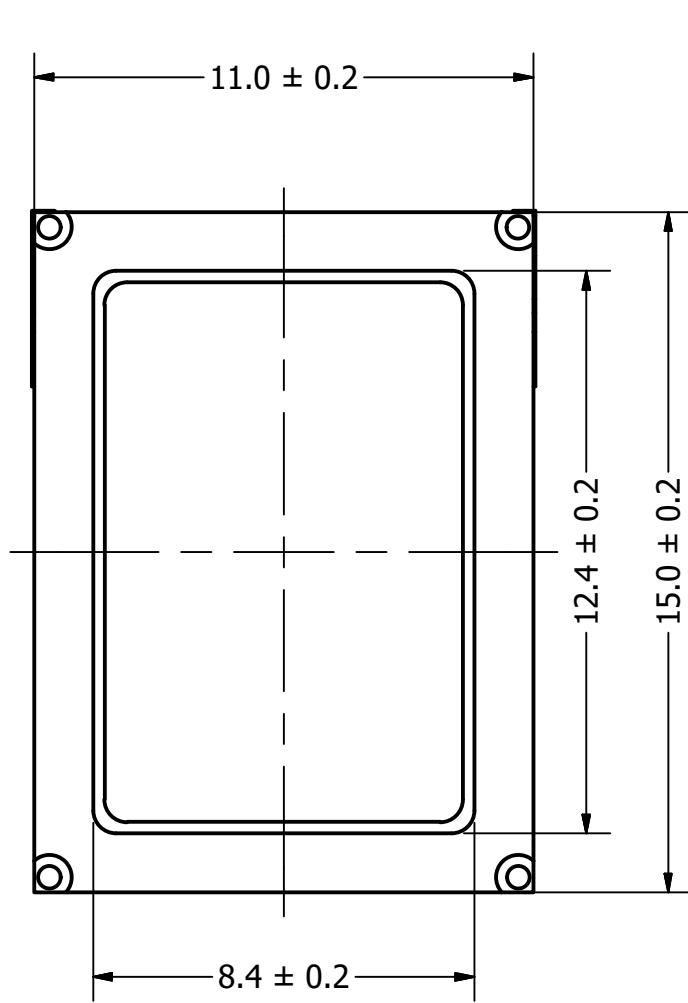

Part Number:	SM150506-1	
	DRAWN CJ	8/19/2015
Description:	Dynamic Speaker	
	CHECKED P.D.	8/28/2015
	APPROVED J.S.	8/28/2015
This document contains data proprietary to DB Unlimited. Any use or reproduction, in any form, without prior written permission of DB Unlimited is prohibited. All terms and conditions can be found at www.dbunlimitedco.com		

Top View

Side View

Bottom View

Recommendable Land Pattern

Items	Specifications	Conditions
Sound Pressure Level	92	dB (@ 10cm)
Resonant Frequency	500	Hz
Frequency Range	500 ~ 20,000	Hz
Nominal Power	0.7	W
Max. Power	1	W
Impedance	6	Ω
Cone Material	Mylar	
Mount Type	Flush Mount	
Storage Temperature	-20 ~ +70	°C
Operating Temperature	-20 ~ +70	°C
Weight	1.6	g

REVISION HISTORY			
REV	DESCRIPTION	DATE	APPROVED
	Released from Engineering	2/18/2015	J.S.
1	Updated to new template	8/28/2015	J.S.

- NOTES
- 1) All dimensions are in mm unless otherwise noted
 - 2) All tolerances are ± 0.3 mm unless otherwise noted
 - 3) All parts meet RoHS
 - 4) Subject to change or redrawn without notice