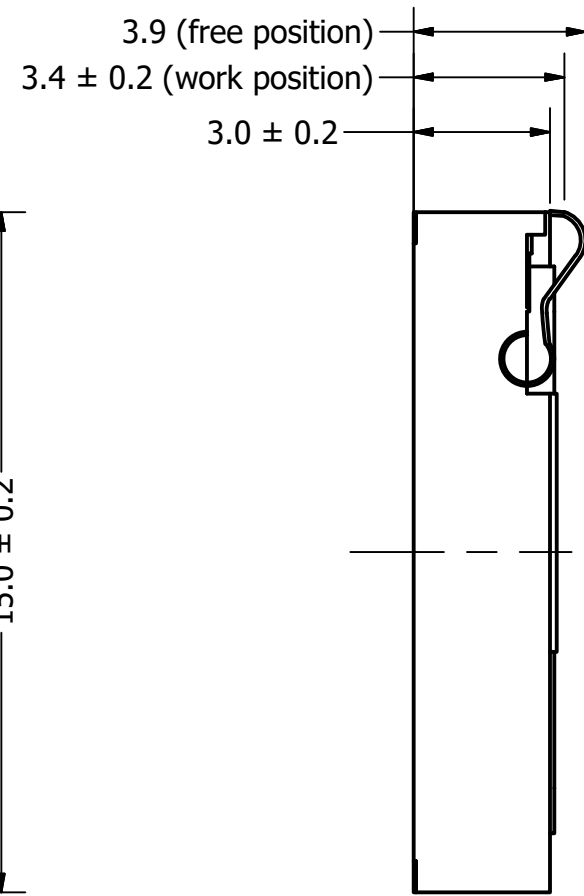

Top View

Side View

Bottom View

Recommendable Land Pattern

Items	Specifications	Conditions
Sound Pressure Level	92	dB (@ 10cm)
Resonant Frequency	500	Hz
Frequency Range	500 ~ 20,000	Hz
Nominal Power	0.7	W
Max. Power	1	W
Impedance	6	Ω
Cone Material	Mylar	
Mount Type	Flush Mount	
Storage Temperature	-20 ~ +70	°C
Operating Temperature	-20 ~ +70	°C
Weight	1.6	g

REVISION HISTORY			
REV	DESCRIPTION	DATE	APPROVED
	Released from Engineering	2/18/2015	J.S.
1	Updated to new template	8/28/2015	J.S.

- NOTES
- 1) All dimensions are in mm unless otherwise noted
 - 2) All tolerances are ± 0.3 mm unless otherwise noted
 - 3) All parts meet RoHS
 - 4) Subject to change or redrawn without notice