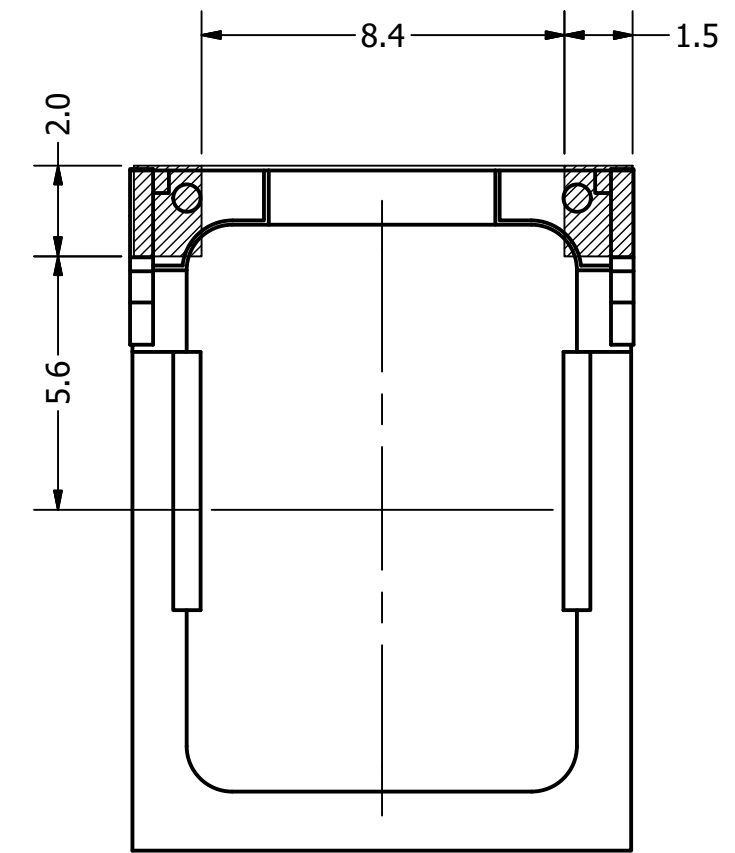

Top View

Side View

Bottom View

Recommendable Land Pattern

Items	Specifications	Conditions
Sound Pressure Level	92	dB (@ 10cm)
Resonant Frequency	500	Hz
Frequency Range	500 ~ 20,000	Hz
Nominal Power	0.7	W
Max. Power	1	W
Impedance	6	Ω
Cone Material	Mylar	
Mount Type	Flush Mount	
Storage Temperature	-20 ~ +70	°C
Operating Temperature	-20 ~ +70	°C
Weight	1.6	g

REVISION HISTORY			
REV	DESCRIPTION	DATE	APPROVED
	Released from Engineering	2/18/2015	J.S.
1	Updated to new template	8/28/2015	J.S.

- NOTES
- 1) All dimensions are in mm unless otherwise noted
 - 2) All tolerances are ± 0.3 mm unless otherwise noted
 - 3) All parts meet RoHS
 - 4) Subject to change or redrawn without notice