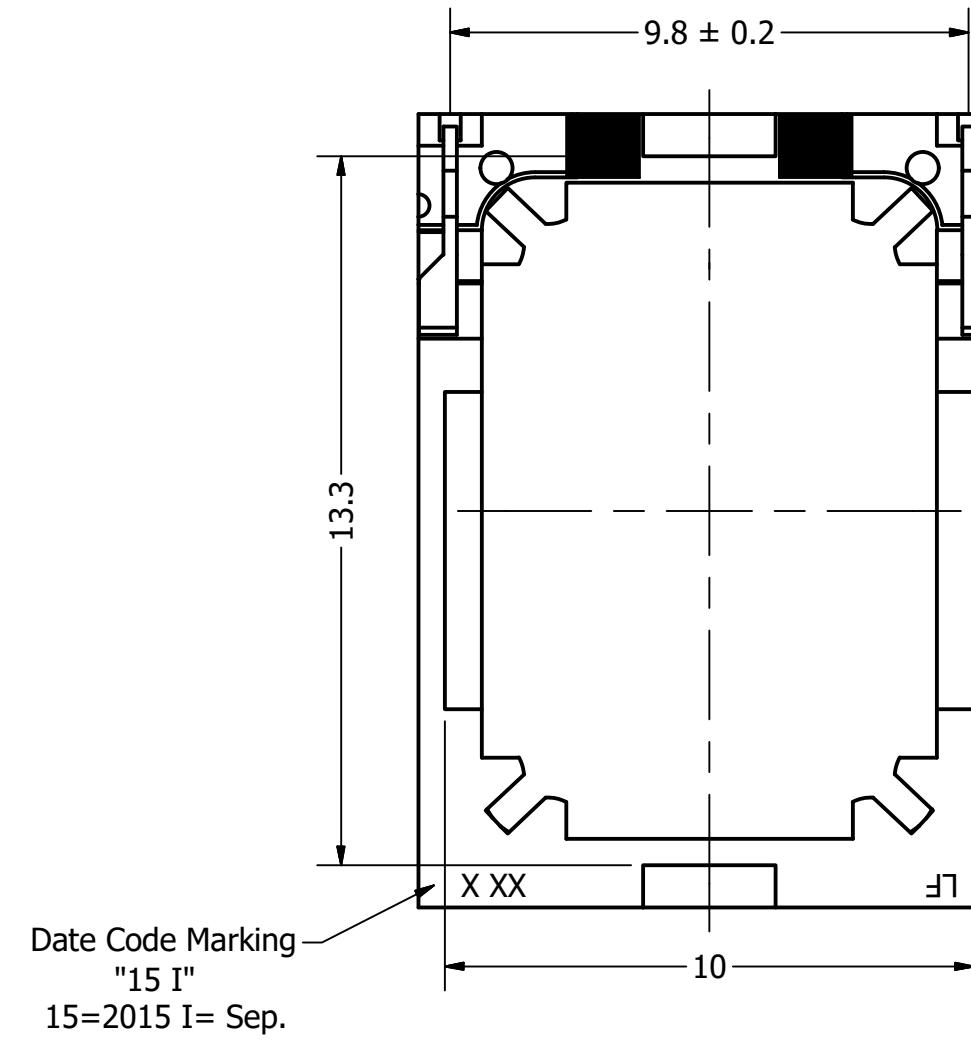

Part Number:	SM150506-3	
DESCRIPTION:	Dynamic Speaker	
DRAWN	CJ	10/8/2015
CHECKED	P.D	10/8/2015
APPROVED	J.S	10/8/2015
This document contains data proprietary to DB Unlimited. Any use or reproduction, in any form, without prior written permission of DB Unlimited is prohibited. All terms and conditions can be found at www.dbunlimitedco.com		

Top View

Side View

Bottom View

Items	Specifications	Conditions
Sound Pressure Level	92	± 3 dB (@ 10cm)
Resonant Frequency	500	± 20% Hz
Frequency Range	500 ~ 10,000	Hz
Nominal Power	0.7	W
Max. Power	1	W
Impedance	6	± 30% Ω
Cone Material	Mylar	
Mount Type	Flush Mount	
Storage Temperature	-40 ~ +85	°C
Operating Temperature	-40 ~ +85	°C
Weight	1.6	g

NOTES

- 1) All dimensions are in mm unless otherwise noted
- 2) All tolerances are ± 0.5 mm unless otherwise noted
- 3) All parts meet RoHS
- 4) Subject to change or redrawn without notice

X-ON Electronics