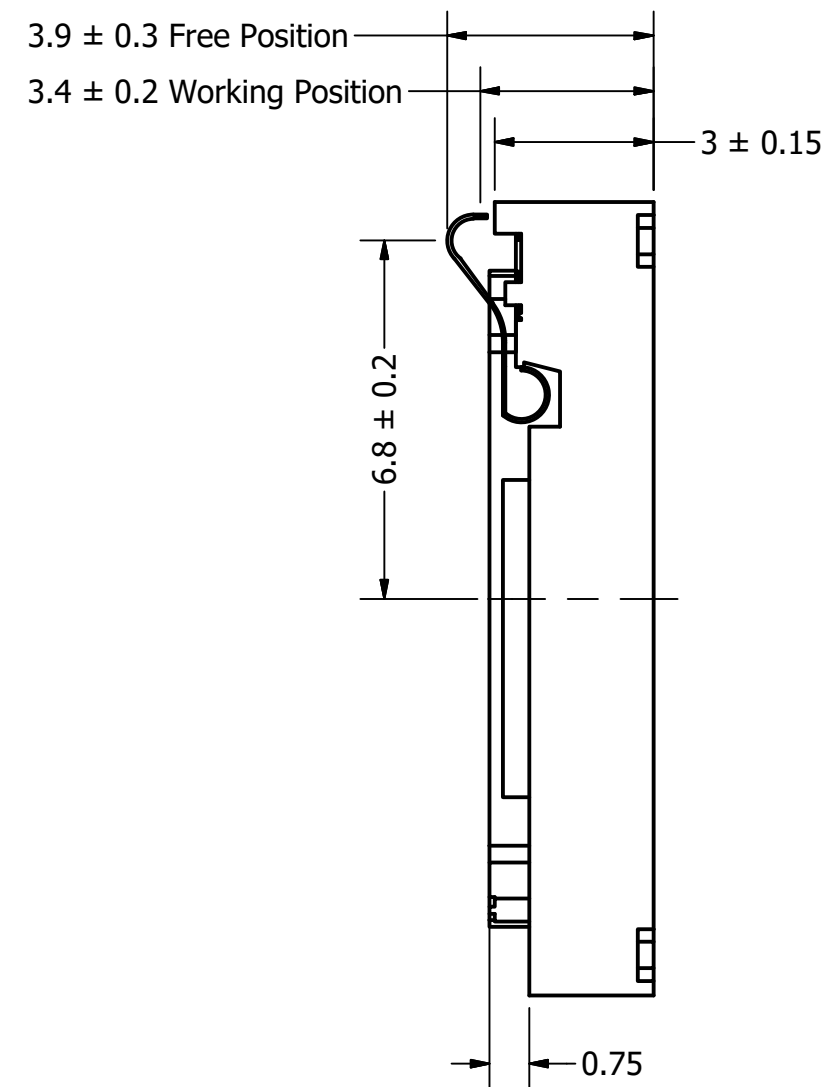

Part Number:	SM150506-3	
DESCRIPTION:	Dynamic Speaker	
DRAWN	CJ	10/8/2015
CHECKED	P.D	10/8/2015
APPROVED	J.S	10/8/2015
This document contains data proprietary to DB Unlimited. Any use or reproduction, in any form, without prior written permission of DB Unlimited is prohibited. All terms and conditions can be found at www.dbunlimitedco.com		

Top View

Side View

Bottom View

Items	Specifications	Conditions
Sound Pressure Level	92	± 3 dB (@ 10cm)
Resonant Frequency	500	± 20% Hz
Frequency Range	500 ~ 10,000	Hz
Nominal Power	0.7	W
Max. Power	1	W
Impedance	6	± 30% Ω
Cone Material	Mylar	
Mount Type	Flush Mount	
Storage Temperature	-40 ~ +85	°C
Operating Temperature	-40 ~ +85	°C
Weight	1.6	g

NOTES

- 1) All dimensions are in mm unless otherwise noted
- 2) All tolerances are ± 0.5 mm unless otherwise noted
- 3) All parts meet RoHS
- 4) Subject to change or redrawn without notice

X-ON Electronics