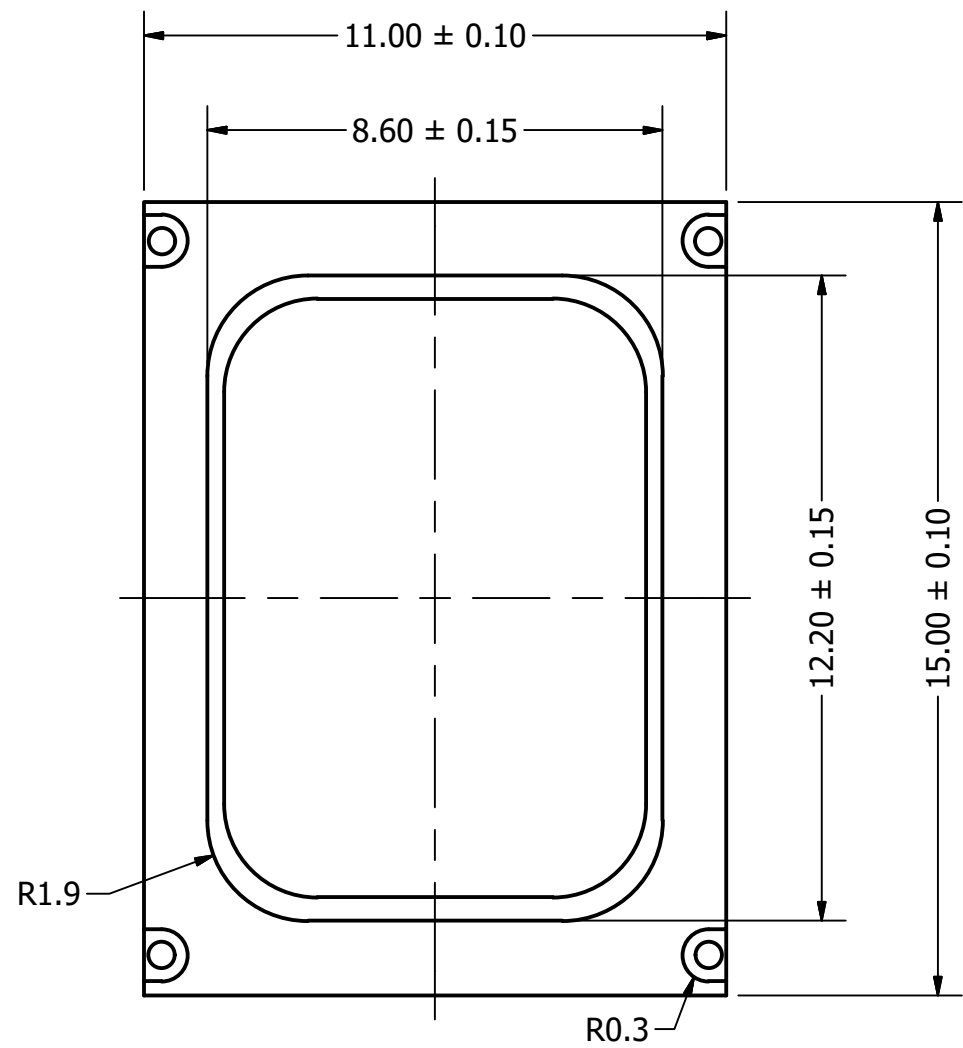

Part Number:	SM150506-3	
DESCRIPTION:	Dynamic Speaker	
DRAWN	CJ	10/8/2015
CHECKED	P.D	10/8/2015
APPROVED	J.S	10/8/2015
This document contains data proprietary to DB Unlimited. Any use or reproduction, in any form, without prior written permission of DB Unlimited is prohibited. All terms and conditions can be found at www.dbunlimitedco.com		

Top View

Side View

Bottom View

Items	Specifications	Conditions
Sound Pressure Level	92	± 3 dB (@ 10cm)
Resonant Frequency	500	± 20% Hz
Frequency Range	500 ~ 10,000	Hz
Nominal Power	0.7	W
Max. Power	1	W
Impedance	6	± 30% Ω
Cone Material	Mylar	
Mount Type	Flush Mount	
Storage Temperature	-40 ~ +85	°C
Operating Temperature	-40 ~ +85	°C
Weight	1.6	g

NOTES

- 1) All dimensions are in mm unless otherwise noted
- 2) All tolerances are ± 0.5 mm unless otherwise noted
- 3) All parts meet RoHS
- 4) Subject to change or redrawn without notice

X-ON Electronics