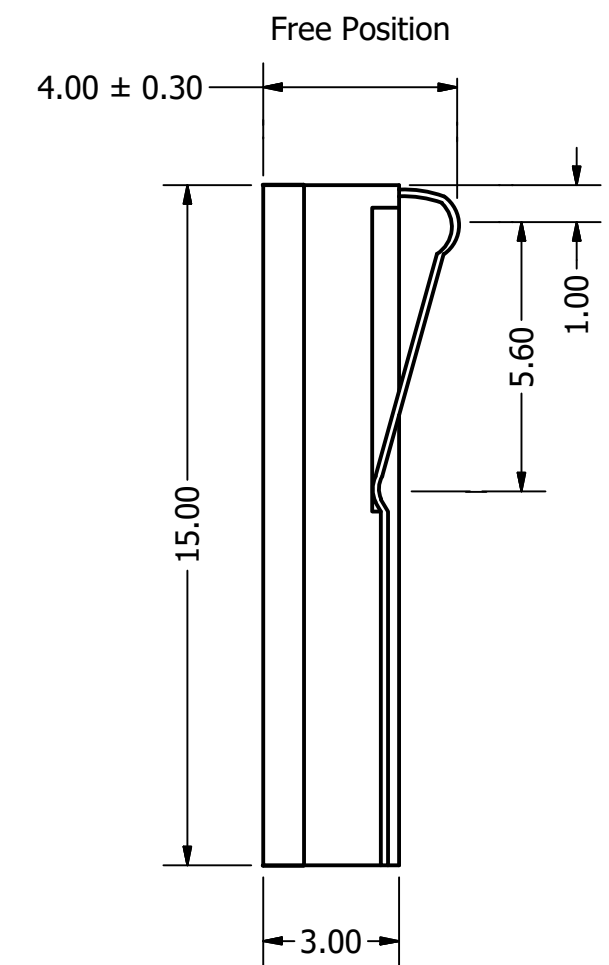

Spring Touch Area

Bottom View

Top View

Side View (1)

Side View (2)

Items	Specifications	Conditions
Sound Pressure Level	89	dB (@ 10cm)
Resonant Frequency	500	Hz
Frequency Range	500 ~ 20,000	Hz
Nominal Power	0.7	W
Max. Power	1	W
Impedance	8	Ω
Cone Material	Mylar	
Mount Type	Flush Mount	
Storage Temperature	-20 ~ +70	°C
Operating Temperature	-20 ~ +70	°C
Weight	1.5	g

REVISION HISTORY			
REV	DESCRIPTION	DATE	APPROVED
	Released from Engineering	2/18/2015	J.S.
1	Updated to new template	4/13/2016	J.S.

NOTES	
1)	All dimensions are in mm unless otherwise noted
2)	All tolerances are ± 0.5 mm unless otherwise noted
3)	All parts meet RoHS
4)	Subject to change or redrawn without notice