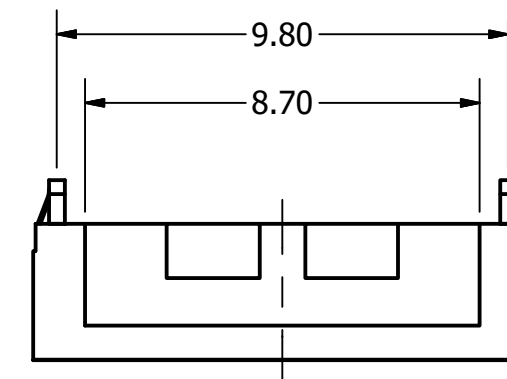

Spring Touch Area

Bottom View

Top View

Side View (1)

Side View (2)

Items	Specifications	Conditions
Sound Pressure Level	89	dB (@ 10cm)
Resonant Frequency	500	Hz
Frequency Range	500 ~ 20,000	Hz
Nominal Power	0.7	W
Max. Power	1	W
Impedance	8	Ω
Cone Material	Mylar	
Mount Type	Flush Mount	
Storage Temperature	-20 ~ +70	°C
Operating Temperature	-20 ~ +70	°C
Weight	1.5	g