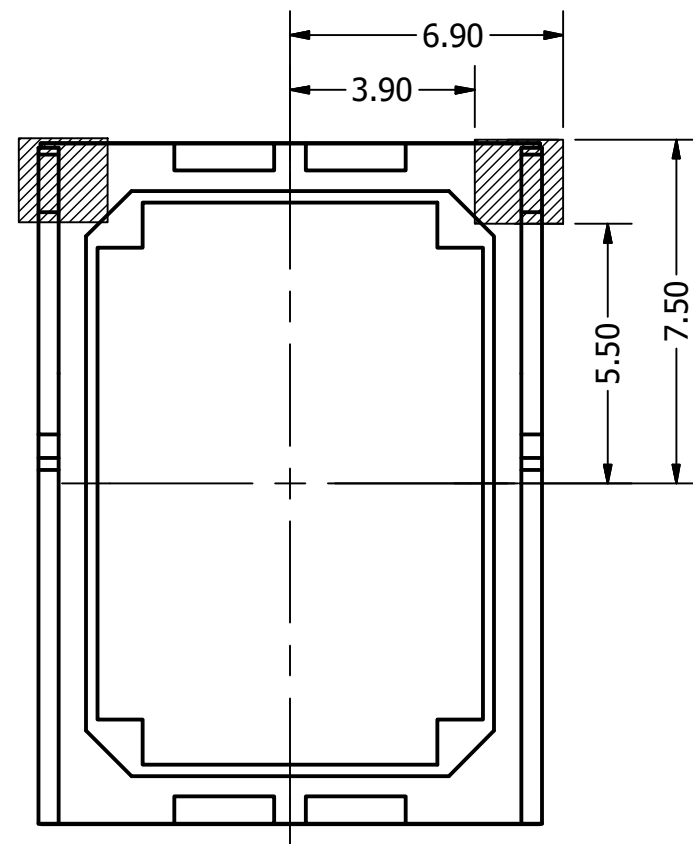

# DB UNLIMITED

Part Number:	<b>SM150508-1</b>	
DESCRIPTION:	Dynamic Micro Speaker	
DRAWN	CJ	8/22/2015
CHECKED	P.D.	4/13/2016
APPROVED	J.S.	4/13/2016
This document contains data proprietary to DB Unlimited. Any use or reproduction, in any form, without prior written permission of DB Unlimited is prohibited. All terms and conditions can be found at <a href="http://www.dbunlimitedco.com">www.dbunlimitedco.com</a>		

Spring Touch Area

Bottom View

Top View

Side View (1)

Side View (2)

Items	Specifications	Conditions
Sound Pressure Level	89	dB (@ 10cm)
Resonant Frequency	500	Hz
Frequency Range	500 ~ 20,000	Hz
Nominal Power	0.7	W
Max. Power	1	W
Impedance	8	Ω
Cone Material	Mylar	
Mount Type	Flush Mount	
Storage Temperature	-20 ~ +70	°C
Operating Temperature	-20 ~ +70	°C
Weight	1.5	g

REVISION HISTORY			
REV	DESCRIPTION	DATE	APPROVED
	Released from Engineering	2/18/2015	J.S.
1	Updated to new template	4/13/2016	J.S.

NOTES	
1)	All dimensions are in mm unless otherwise noted
2)	All tolerances are ± 0.5 mm unless otherwise noted
3)	All parts meet RoHS
4)	Subject to change or redrawn without notice