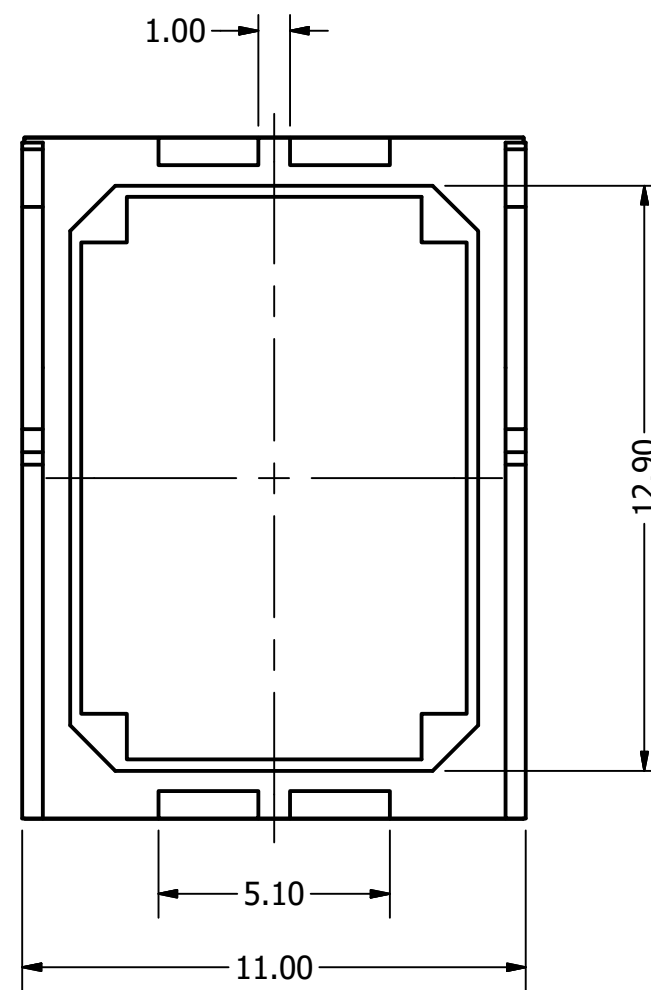

# DB UNLIMITED

Part Number:	<b>SM150508-1</b>	
DESCRIPTION:	Dynamic Micro Speaker	
DRAWN	CJ	8/22/2015
CHECKED	P.D.	4/13/2016
APPROVED	J.S.	4/13/2016
This document contains data proprietary to DB Unlimited. Any use or reproduction, in any form, without prior written permission of DB Unlimited is prohibited. All terms and conditions can be found at <a href="http://www.dbunlimitedco.com">www.dbunlimitedco.com</a>		

Spring Touch Area

Bottom View

Top View

Side View (1)

Side View (2)

Items	Specifications	Conditions
Sound Pressure Level	89	dB (@ 10cm)
Resonant Frequency	500	Hz
Frequency Range	500 ~ 20,000	Hz
Nominal Power	0.7	W
Max. Power	1	W
Impedance	8	Ω
Cone Material	Mylar	
Mount Type	Flush Mount	
Storage Temperature	-20 ~ +70	°C
Operating Temperature	-20 ~ +70	°C
Weight	1.5	g

REVISION HISTORY			
REV	DESCRIPTION	DATE	APPROVED
	Released from Engineering	2/18/2015	J.S.
1	Updated to new template	4/13/2016	J.S.

NOTES	
1)	All dimensions are in mm unless otherwise noted
2)	All tolerances are ± 0.5 mm unless otherwise noted
3)	All parts meet RoHS
4)	Subject to change or redrawn without notice