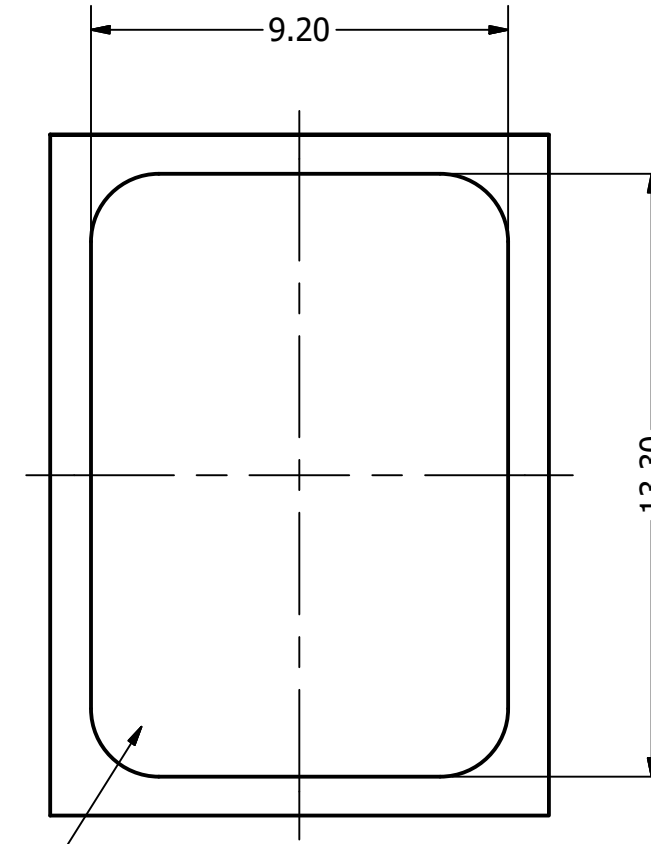

# DB UNLIMITED

Part Number:	<b>SM150508-1</b>	
DESCRIPTION:	Dynamic Micro Speaker	
DRAWN	CJ	8/22/2015
CHECKED	P.D.	4/13/2016
APPROVED	J.S.	4/13/2016
This document contains data proprietary to DB Unlimited. Any use or reproduction, in any form, without prior written permission of DB Unlimited is prohibited. All terms and conditions can be found at <a href="http://www.dbunlimitedco.com">www.dbunlimitedco.com</a>		

Spring Touch Area

Bottom View

Top View

Side View (1)

Side View (2)

Items	Specifications	Conditions
Sound Pressure Level	89	dB (@ 10cm)
Resonant Frequency	500	Hz
Frequency Range	500 ~ 20,000	Hz
Nominal Power	0.7	W
Max. Power	1	W
Impedance	8	Ω
Cone Material	Mylar	
Mount Type	Flush Mount	
Storage Temperature	-20 ~ +70	°C
Operating Temperature	-20 ~ +70	°C
Weight	1.5	g

REVISION HISTORY			
REV	DESCRIPTION	DATE	APPROVED
	Released from Engineering	2/18/2015	J.S.
1	Updated to new template	4/13/2016	J.S.

NOTES	
1)	All dimensions are in mm unless otherwise noted
2)	All tolerances are ± 0.5 mm unless otherwise noted
3)	All parts meet RoHS
4)	Subject to change or redrawn without notice