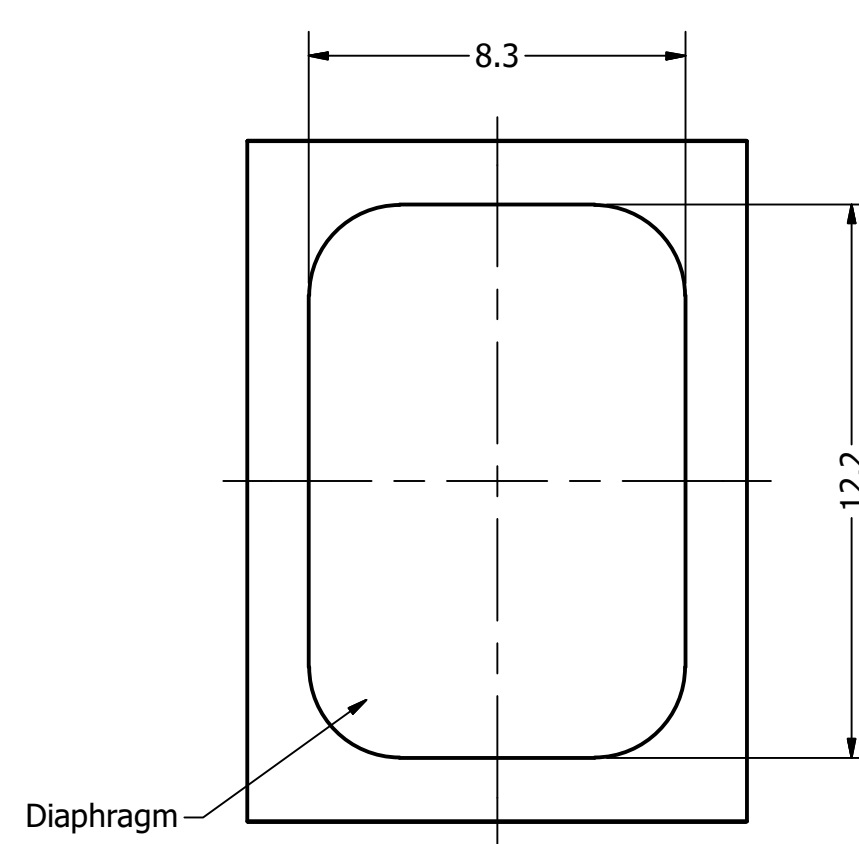

DB UNLIMITED

Part Number:	SM150508-2	
DESCRIPTION:	Dynamic Micro Speaker	
DRAWN	CJ	4/28/2017
CHECKED	P.D.	4/28/2017
APPROVED	C.E.	4/28/2017
This document contains data proprietary to DB Unlimited. Any use or reproduction, in any form, without prior written permission of DB Unlimited is prohibited. All terms and conditions can be found at www.dbunlimitedco.com		

Spring Touch Area

Bottom View

Top View

Side View (1)

Side View (2)

Items	Specifications	Conditions
Sound Pressure Level	89	dB (@ 10cm)
Resonant Frequency	500	Hz
Frequency Range	500 ~ 20,000	Hz
Nominal Power	0.7	W
Max. Power	1	W
Impedance	8	Ω
Cone Material	Mylar	
Mount Type	Flush Mount	
Storage Temperature	-20 ~ +70	°C
Operating Temperature	-20 ~ +70	°C
Weight	1.5	g

REVISION HISTORY			
REV	DESCRIPTION	DATE	APPROVED
1	Released from Engineering	2/18/2015	J.S.
2	Updated shield size	4/28/2015	J.S.
	Updated to new template	4/28/2017	C.E.

NOTES	
1)	All dimensions are in mm unless otherwise noted
2)	All tolerances are ± 0.2 mm unless otherwise noted
3)	All parts meet RoHS
4)	Subject to change or redrawn without notice