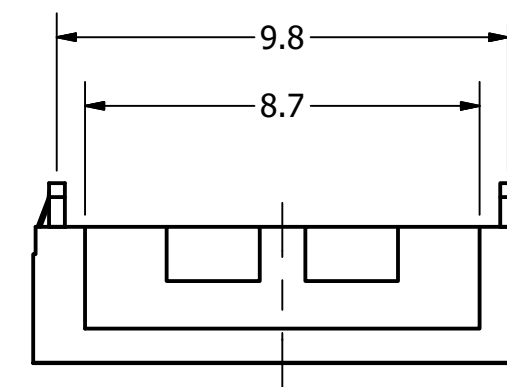

Spring Touch Area

Bottom View

Top View

Side View (1)

Side View (2)

Items	Specifications	Conditions
Sound Pressure Level	89	dB (@ 10cm)
Resonant Frequency	500	Hz
Frequency Range	500 ~ 20,000	Hz
Nominal Power	0.7	W
Max. Power	1	W
Impedance	8	Ω
Cone Material	Mylar	
Mount Type	Flush Mount	
Storage Temperature	-20 ~ +70	°C
Operating Temperature	-20 ~ +70	°C
Weight	1.5	g

REVISION HISTORY			
REV	DESCRIPTION	DATE	APPROVED
1	Released from Engineering	2/18/2015	J.S.
2	Updated shield size	4/28/2015	J.S.
	Updated to new template	4/28/2017	C.E.

NOTES	
1)	All dimensions are in mm unless otherwise noted
2)	All tolerances are ± 0.2 mm unless otherwise noted
3)	All parts meet RoHS
4)	Subject to change or redrawn without notice