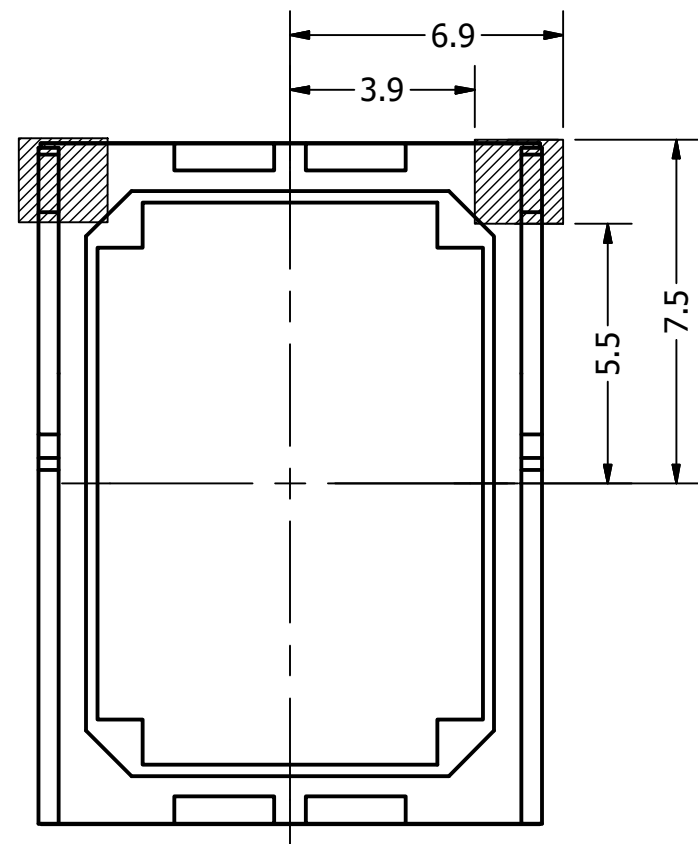

DB UNLIMITED

Part Number:	SM150508-2	
DESCRIPTION:	Dynamic Micro Speaker	
DRAWN	CJ	4/28/2017
CHECKED	P.D.	4/28/2017
APPROVED	C.E.	4/28/2017
This document contains data proprietary to DB Unlimited. Any use or reproduction, in any form, without prior written permission of DB Unlimited is prohibited. All terms and conditions can be found at www.dbunlimitedco.com		

Spring Touch Area

Bottom View

Top View

Side View (1)

Side View (2)

Items	Specifications	Conditions
Sound Pressure Level	89	dB (@ 10cm)
Resonant Frequency	500	Hz
Frequency Range	500 ~ 20,000	Hz
Nominal Power	0.7	W
Max. Power	1	W
Impedance	8	Ω
Cone Material	Mylar	
Mount Type	Flush Mount	
Storage Temperature	-20 ~ +70	°C
Operating Temperature	-20 ~ +70	°C
Weight	1.5	g

REVISION HISTORY			
REV	DESCRIPTION	DATE	APPROVED
1	Released from Engineering	2/18/2015	J.S.
2	Updated shield size	4/28/2015	J.S.
	Updated to new template	4/28/2017	C.E.

NOTES	
1)	All dimensions are in mm unless otherwise noted
2)	All tolerances are ± 0.2 mm unless otherwise noted
3)	All parts meet RoHS
4)	Subject to change or redrawn without notice