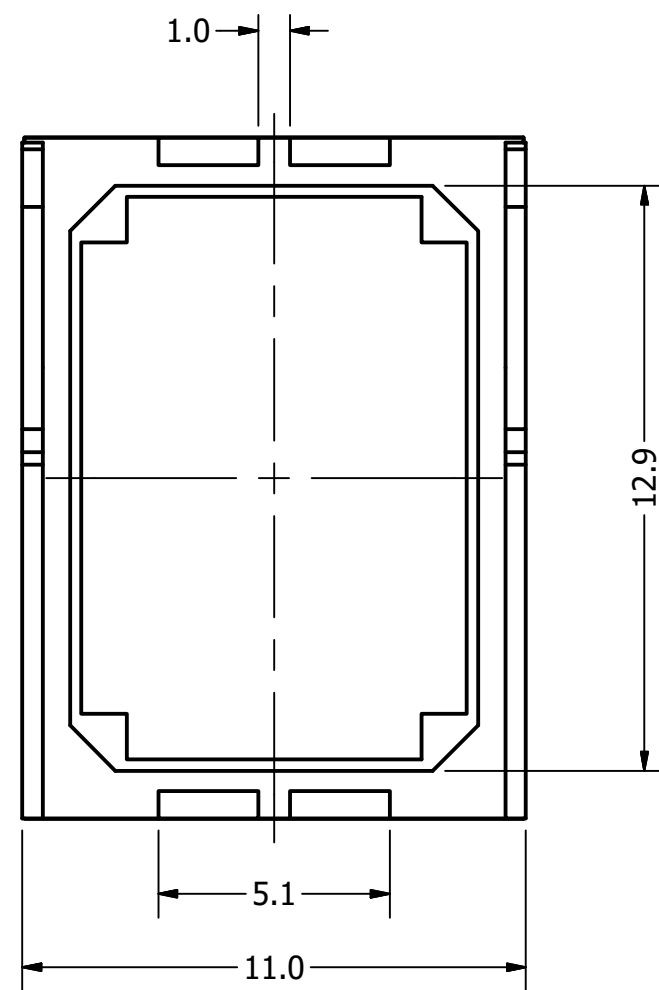

DB UNLIMITED

Part Number:	SM150508-2	
DESCRIPTION:	Dynamic Micro Speaker	
DRAWN	CJ	4/28/2017
CHECKED	P.D.	4/28/2017
APPROVED	C.E.	4/28/2017
This document contains data proprietary to DB Unlimited. Any use or reproduction, in any form, without prior written permission of DB Unlimited is prohibited. All terms and conditions can be found at www.dbunlimitedco.com		

Spring Touch Area

Bottom View

Top View

Side View (1)

Side View (2)

Items	Specifications	Conditions
Sound Pressure Level	89	dB (@ 10cm)
Resonant Frequency	500	Hz
Frequency Range	500 ~ 20,000	Hz
Nominal Power	0.7	W
Max. Power	1	W
Impedance	8	Ω
Cone Material	Mylar	
Mount Type	Flush Mount	
Storage Temperature	-20 ~ +70	°C
Operating Temperature	-20 ~ +70	°C
Weight	1.5	g

REVISION HISTORY			
REV	DESCRIPTION	DATE	APPROVED
1	Released from Engineering	2/18/2015	J.S.
2	Updated shield size	4/28/2015	J.S.
	Updated to new template	4/28/2017	C.E.

NOTES	
1)	All dimensions are in mm unless otherwise noted
2)	All tolerances are ± 0.2 mm unless otherwise noted
3)	All parts meet RoHS
4)	Subject to change or redrawn without notice