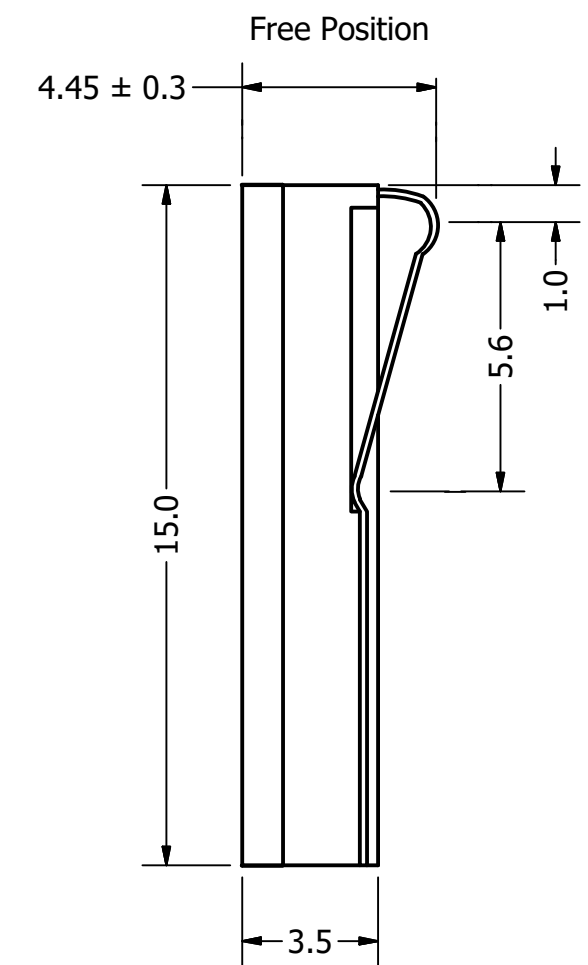

Spring Touch Area

Bottom View

Top View

Side View (1)

Side View (2)

Items	Specifications	Conditions
Sound Pressure Level	89	dB (@ 10cm)
Resonant Frequency	500	Hz
Frequency Range	500 ~ 20,000	Hz
Nominal Power	0.7	W
Max. Power	1	W
Impedance	8	Ω
Cone Material	Mylar	
Mount Type	Flush Mount	
Storage Temperature	-20 ~ +70	°C
Operating Temperature	-20 ~ +70	°C
Weight	1.5	g

REVISION HISTORY			
REV	DESCRIPTION	DATE	APPROVED
1	Released from Engineering	2/18/2015	J.S.
2	Updated shield size	4/28/2015	J.S.
	Updated to new template	4/28/2017	C.E.

NOTES	
1)	All dimensions are in mm unless otherwise noted
2)	All tolerances are ± 0.2 mm unless otherwise noted
3)	All parts meet RoHS
4)	Subject to change or redrawn without notice