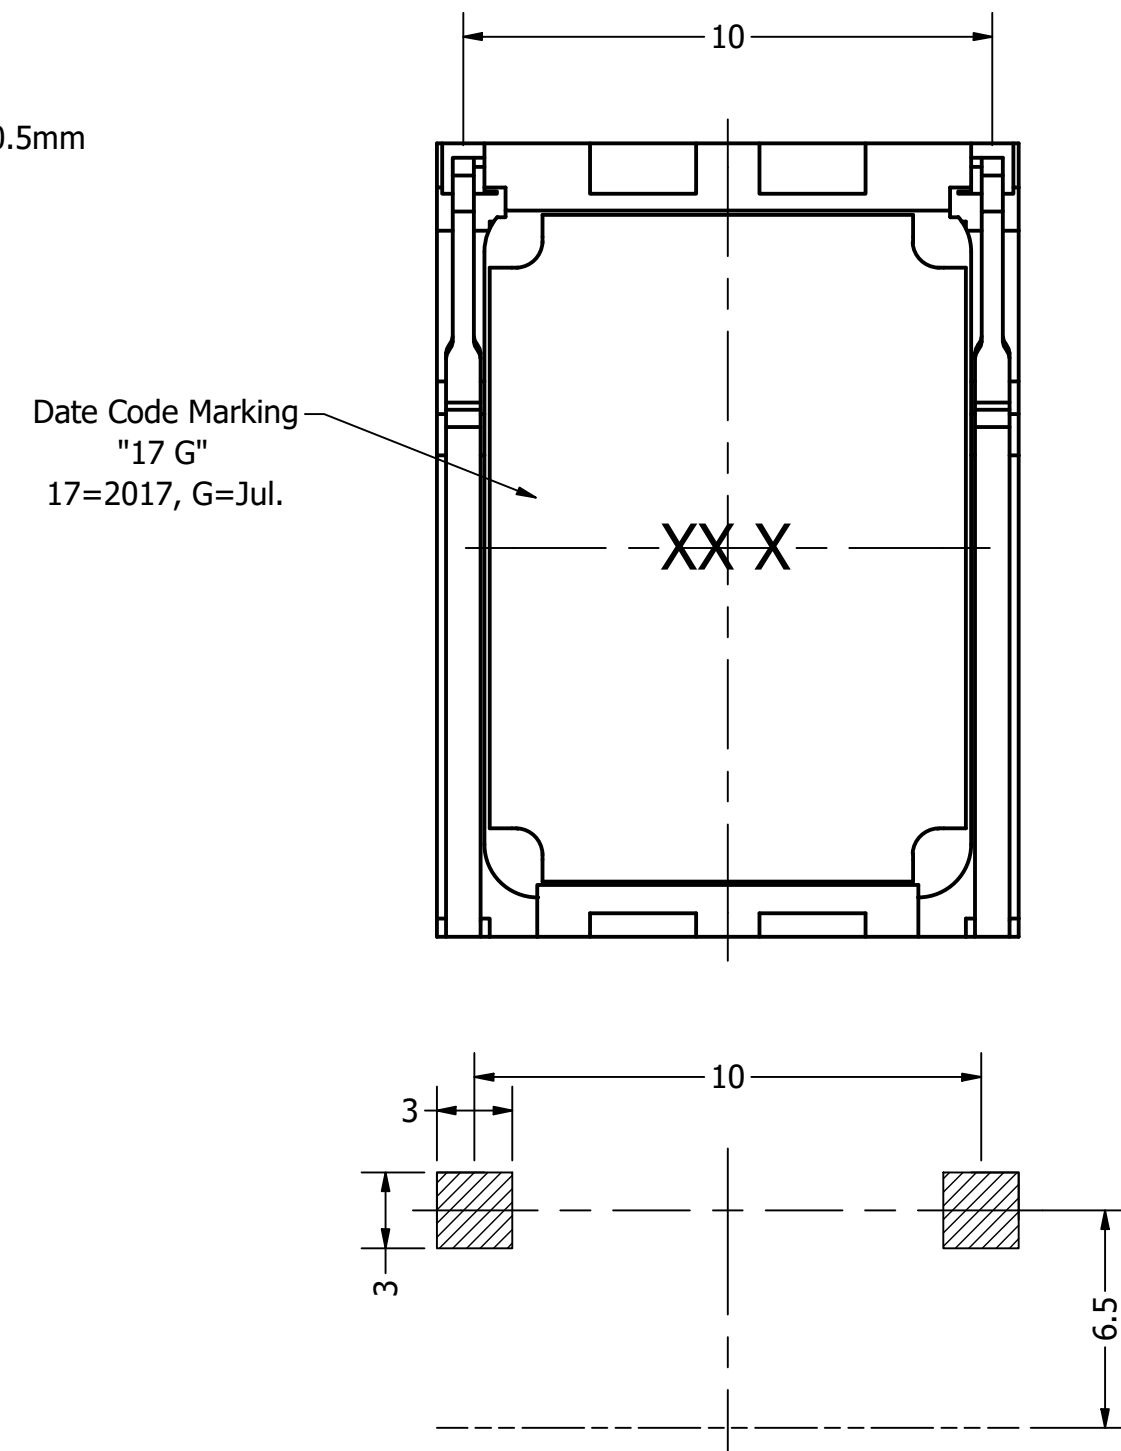

Part Number:	SM150508-7	
DRAWN	CJ	7/20/2017
CHECKED		9/27/2017
P.D.		9/27/2017
Description:	Dynamic Speaker	
APPROVED		9/27/2017
C.E.		
This document contains data proprietary to DB Unlimited. Any use or reproduction, in any form, without prior written permission of DB Unlimited is prohibited. All terms and conditions can be found at www.dbunlimitedco.com		

Top View

Side View

Bottom View

Items	Specifications	Conditions
Sound Pressure Level	92	dB (@ 10cm), Avg.
Resonant Frequency	550	Hz
Frequency Range	550 ~ 10,000	Hz
Nominal Power	0.75	W
Max. Power	1	W
Impedance	8	Ω
Cone Material	Mylar	
Mount Type	Flush Mount	
Storage Temperature	-20 ~ +55	°C
Operating Temperature	-20 ~ +55	°C
Weight	1.5	g

REVISION HISTORY			
REV	DESCRIPTION	DATE	APPROVED
	Released from Engineering	9/27/2017	C.E.
1	Updated SPL	7/13/2018	C.E.

NOTES	
1)	All dimensions are in mm unless otherwise noted
2)	All tolerances are ± 0.2 mm unless otherwise noted
3)	All parts meet RoHS
4)	Subject to change or redrawn without notice