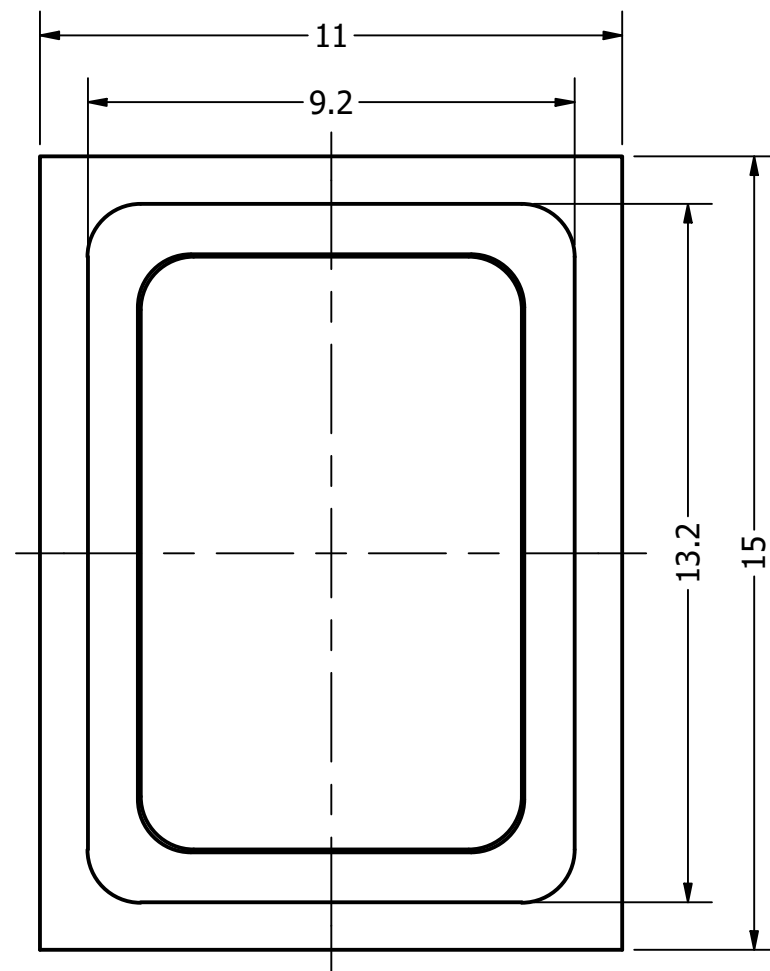

Part Number:	SM150508-7	
DRAWN	CJ	7/20/2017
CHECKED		9/27/2017
P.D.		9/27/2017
Description:	Dynamic Speaker	
APPROVED		9/27/2017
C.E.		
This document contains data proprietary to DB Unlimited. Any use or reproduction, in any form, without prior written permission of DB Unlimited is prohibited. All terms and conditions can be found at www.dbunlimitedco.com		

Top View

Side View

Bottom View

Items	Specifications	Conditions
Sound Pressure Level	92	dB (@ 10cm), Avg.
Resonant Frequency	550	Hz
Frequency Range	550 ~ 10,000	Hz
Nominal Power	0.75	W
Max. Power	1	W
Impedance	8	Ω
Cone Material	Mylar	
Mount Type	Flush Mount	
Storage Temperature	-20 ~ +55	°C
Operating Temperature	-20 ~ +55	°C
Weight	1.5	g

REVISION HISTORY			
REV	DESCRIPTION	DATE	APPROVED
	Released from Engineering	9/27/2017	C.E.
1	Updated SPL	7/13/2018	C.E.

NOTES	
1)	All dimensions are in mm unless otherwise noted
2)	All tolerances are ± 0.2 mm unless otherwise noted
3)	All parts meet RoHS
4)	Subject to change or redrawn without notice