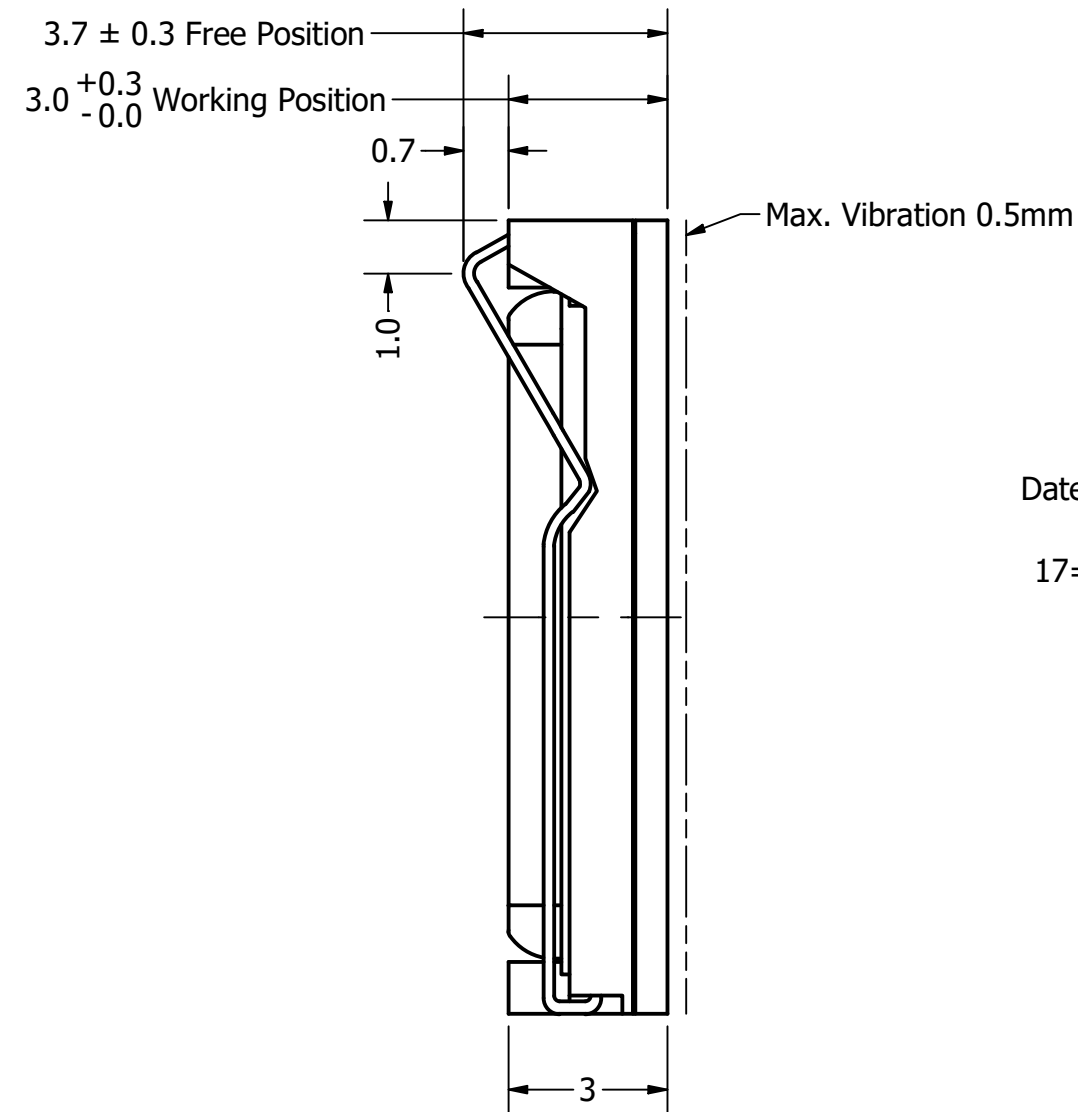

Part Number:	SM150508-7	
DRAWN	CJ	7/20/2017
CHECKED		9/27/2017
P.D.		9/27/2017
Description:	Dynamic Speaker	
APPROVED		9/27/2017
C.E.		
This document contains data proprietary to DB Unlimited. Any use or reproduction, in any form, without prior written permission of DB Unlimited is prohibited. All terms and conditions can be found at www.dbunlimitedco.com		

Top View

Side View

Bottom View

Items	Specifications	Conditions
Sound Pressure Level	92	dB (@ 10cm), Avg.
Resonant Frequency	550	Hz
Frequency Range	550 ~ 10,000	Hz
Nominal Power	0.75	W
Max. Power	1	W
Impedance	8	Ω
Cone Material	Mylar	
Mount Type	Flush Mount	
Storage Temperature	-20 ~ +55	°C
Operating Temperature	-20 ~ +55	°C
Weight	1.5	g

REVISION HISTORY			
REV	DESCRIPTION	DATE	APPROVED
	Released from Engineering	9/27/2017	C.E.
1	Updated SPL	7/13/2018	C.E.

NOTES	
1)	All dimensions are in mm unless otherwise noted
2)	All tolerances are ± 0.2 mm unless otherwise noted
3)	All parts meet RoHS
4)	Subject to change or redrawn without notice