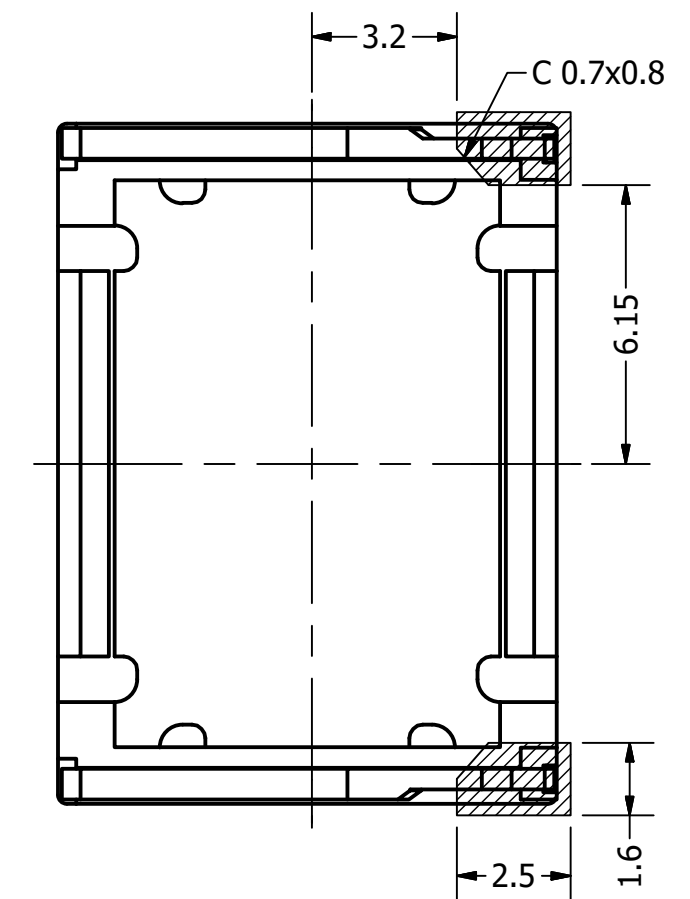

Top View

Side View (1)

Bottom View

Recommended Land Pattern

Date Code Marking
"17 K"
17=2017, K=Nov.

Side View (2)

Items	Specifications	Conditions
Sound Pressure Level	93	dB (@ 10cm)
Resonant Frequency	850	Hz
Frequency Range	850 ~ 10,000	Hz
Nominal Power	1	W
Max. Power	1.5	W
Impedance	8	Ω
Cone Material	Polymer	
Mount Type	Flush Mount	
Storage Temperature	-40 ~ +85	°C
Operating Temperature	-30 ~ +70	°C
Weight	1.4	g

REVISION HISTORY			
REV	DESCRIPTION	DATE	APPROVED
	Released from Engineering	11/20/2017	C.E.

NOTES			
1) All dimensions are in mm unless otherwise noted			
2) All tolerances are ± 0.15 mm unless otherwise noted			
3) All parts meet RoHS			
4) Subject to change or redrawn without notice			