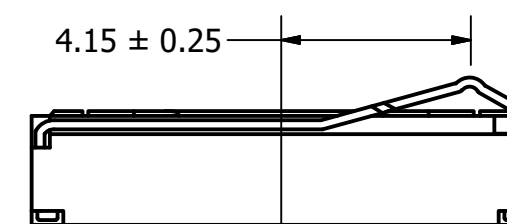

Top View

Side View (1)

Bottom View

Recommended Land Pattern

Date Code Marking
"17 K"
17=2017, K=Nov.

Side View (2)

Items	Specifications	Conditions
Sound Pressure Level	93	dB (@ 10cm)
Resonant Frequency	850	Hz
Frequency Range	850 ~ 10,000	Hz
Nominal Power	1	W
Max. Power	1.5	W
Impedance	8	Ω
Cone Material	Polymer	
Mount Type	Flush Mount	
Storage Temperature	-40 ~ +85	°C
Operating Temperature	-30 ~ +70	°C
Weight	1.4	g