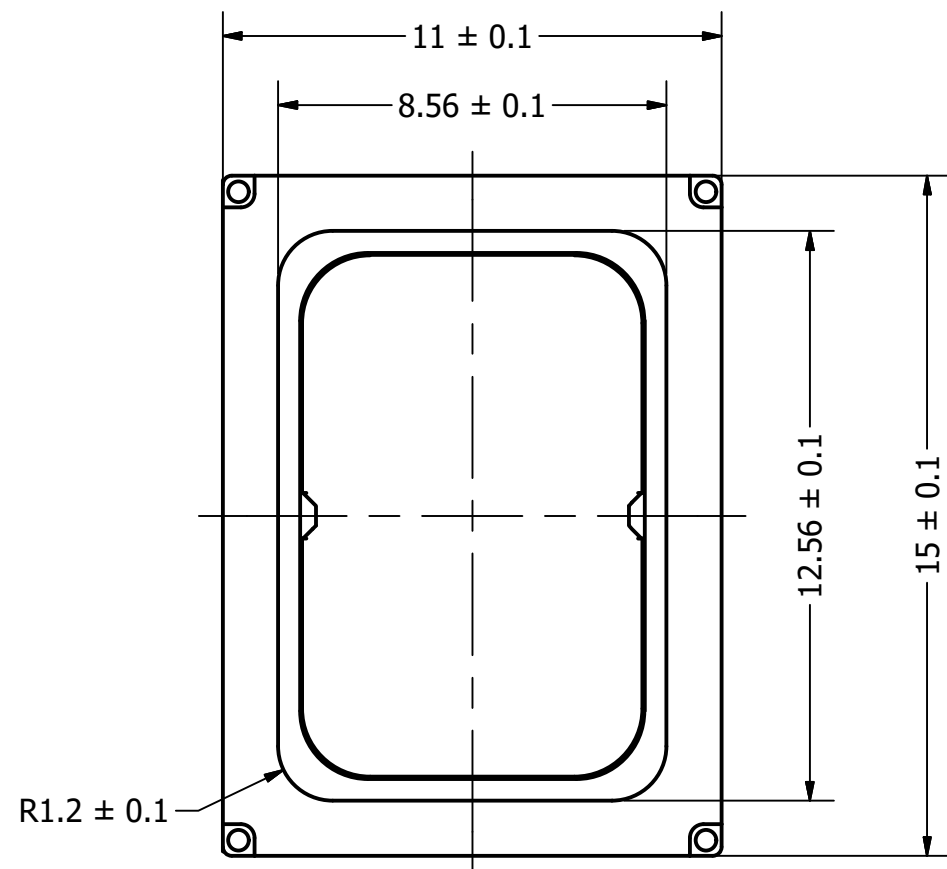

Part Number:	SM150808-8	
	DRAWN CJ	11/10/2017
Description:	CHECKED	11/20/2017
	P.D.	
	APPROVED C.E.	11/20/2017
This document contains data proprietary to DB Unlimited. Any use or reproduction, in any form, without prior written permission of DB Unlimited is prohibited. All terms and conditions can be found at www.dbunlimitedco.com		

Top View

Side View (1)

Bottom View

Recommended Land Pattern

Date Code Marking
"17 K"
17=2017, K=Nov.

Side View (2)

Items	Specifications	Conditions
Sound Pressure Level	93	dB (@ 10cm)
Resonant Frequency	850	Hz
Frequency Range	850 ~ 10,000	Hz
Nominal Power	1	W
Max. Power	1.5	W
Impedance	8	Ω
Cone Material	Polymer	
Mount Type	Flush Mount	
Storage Temperature	-40 ~ +85	°C
Operating Temperature	-30 ~ +70	°C
Weight	1.4	g

REVISION HISTORY			
REV	DESCRIPTION	DATE	APPROVED
	Released from Engineering	11/20/2017	C.E.

NOTES			
1) All dimensions are in mm unless otherwise noted			
2) All tolerances are ± 0.15 mm unless otherwise noted			
3) All parts meet RoHS			
4) Subject to change or redrawn without notice			