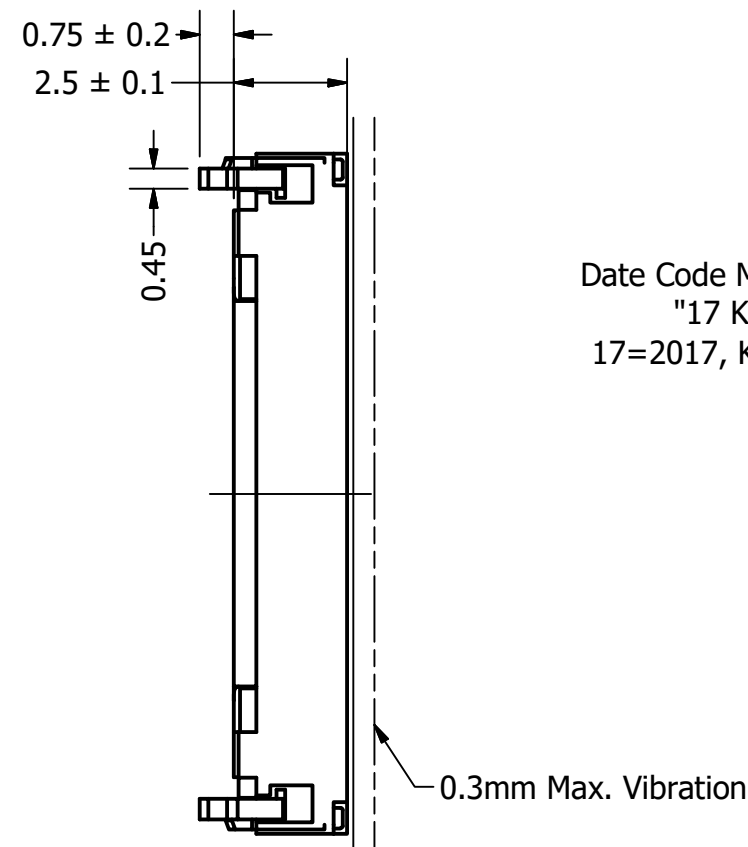

Part Number:	SM150808-8	
	DRAWN CJ	11/10/2017
Description:	CHECKED	11/20/2017
	P.D.	
	APPROVED C.E.	11/20/2017
This document contains data proprietary to DB Unlimited. Any use or reproduction, in any form, without prior written permission of DB Unlimited is prohibited. All terms and conditions can be found at www.dbunlimitedco.com		

Top View

Side View (1)

Bottom View

Recommended Land Pattern

Date Code Marking
"17 K"
17=2017, K=Nov.

Side View (2)

Items	Specifications	Conditions
Sound Pressure Level	93	dB (@ 10cm)
Resonant Frequency	850	Hz
Frequency Range	850 ~ 10,000	Hz
Nominal Power	1	W
Max. Power	1.5	W
Impedance	8	Ω
Cone Material	Polymer	
Mount Type	Flush Mount	
Storage Temperature	-40 ~ +85	°C
Operating Temperature	-30 ~ +70	°C
Weight	1.4	g

REVISION HISTORY			
REV	DESCRIPTION	DATE	APPROVED
	Released from Engineering	11/20/2017	C.E.

NOTES			
1) All dimensions are in mm unless otherwise noted			
2) All tolerances are ± 0.15 mm unless otherwise noted			
3) All parts meet RoHS			
4) Subject to change or redrawn without notice			