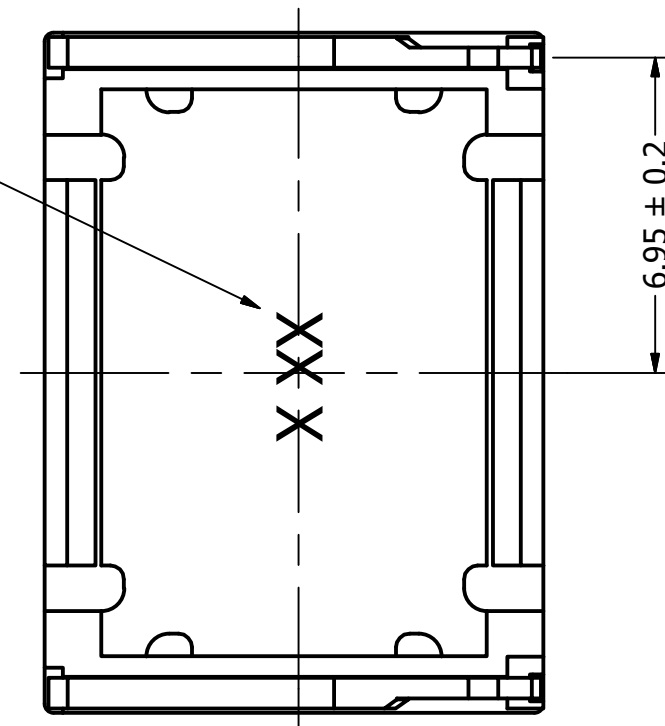

Top View

Side View (1)

Bottom View

Recommended Land Pattern

Date Code Marking
"17 K"
17=2017, K=Nov.

Side View (2)

Items	Specifications	Conditions
Sound Pressure Level	93	dB (@ 10cm)
Resonant Frequency	850	Hz
Frequency Range	850 ~ 10,000	Hz
Nominal Power	1	W
Max. Power	1.5	W
Impedance	8	Ω
Cone Material	Polymer	
Mount Type	Flush Mount	
Storage Temperature	-40 ~ +85	°C
Operating Temperature	-30 ~ +70	°C
Weight	1.4	g

REVISION HISTORY			
REV	DESCRIPTION	DATE	APPROVED
	Released from Engineering	11/20/2017	C.E.

NOTES			
1) All dimensions are in mm unless otherwise noted			
2) All tolerances are ± 0.15 mm unless otherwise noted			
3) All parts meet RoHS			
4) Subject to change or redrawn without notice			