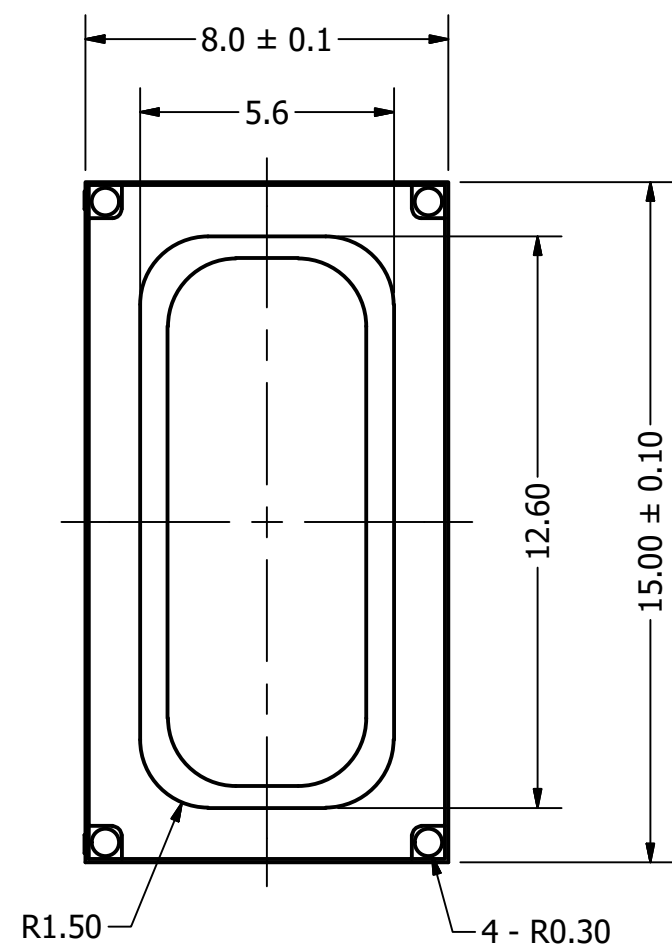

Part Number:	<b>SM150906-1</b>	
DESCRIPTION:	Dynamic Speaker	
DRAWN	CJ	8/26/2016
CHECKED	P.D.	8/26/2016
APPROVED	J.S.	8/26/2016

This document contains data proprietary to DB Unlimited. Any use or reproduction, in any form, without prior written permission of DB Unlimited is prohibited. All terms and conditions can be found at [www.dbunlimitedco.com](http://www.dbunlimitedco.com)

Top View

Side View (1)

Bottom View

Pad Layout

Side View (2)

Items	Specifications	Conditions
Sound Pressure Level	90.5	dB (@ 10cm), Avg.
Resonant Frequency	900	Hz
Frequency Range	900 ~ 10,000	Hz
Nominal Power	0.67	W
Max. Power	1	W
Impedance	6.5	Ω
Cone Material	Mylar	
Mount Type	Flush Mount	
Storage Temperature	-40 ~ +85	°C
Operating Temperature	-30 ~ +70	°C
Weight	0.8	g

REVISION HISTORY

REV	DESCRIPTION	DATE	APPROVED
	Released from Engineering	8/26/2016	J.S.
1	Add polarity marking, update SPL condition	9/22/2017	C.E.

NOTES

- 1) All dimensions are in mm unless otherwise noted
- 2) All tolerances are ± 0.5 mm unless otherwise noted
- 3) All parts meet RoHS
- 4) Subject to change or redrawn without notice