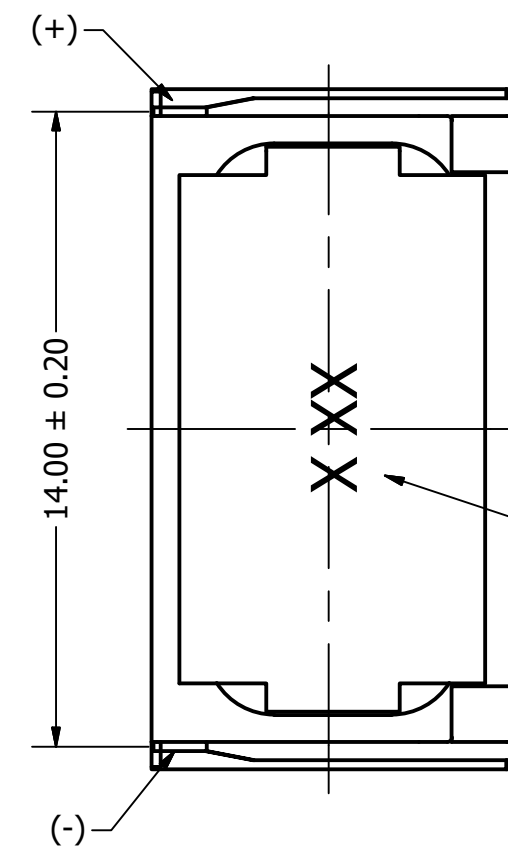

Part Number:	<b>SM150906-1</b>	
DESCRIPTION:	Dynamic Speaker	
DRAWN	CJ	8/26/2016
CHECKED	P.D.	8/26/2016
APPROVED	J.S.	8/26/2016

This document contains data proprietary to DB Unlimited. Any use or reproduction, in any form, without prior written permission of DB Unlimited is prohibited. All terms and conditions can be found at [www.dbunlimitedco.com](http://www.dbunlimitedco.com)

Top View

Side View (1)

Bottom View

Pad Layout

Side View (2)

Items	Specifications	Conditions
Sound Pressure Level	90.5	dB (@ 10cm), Avg.
Resonant Frequency	900	Hz
Frequency Range	900 ~ 10,000	Hz
Nominal Power	0.67	W
Max. Power	1	W
Impedance	6.5	Ω
Cone Material	Mylar	
Mount Type	Flush Mount	
Storage Temperature	-40 ~ +85	°C
Operating Temperature	-30 ~ +70	°C
Weight	0.8	g

REVISION HISTORY

REV	DESCRIPTION	DATE	APPROVED
	Released from Engineering	8/26/2016	J.S.
1	Add polarity marking, update SPL condition	9/22/2017	C.E.

NOTES

- 1) All dimensions are in mm unless otherwise noted
- 2) All tolerances are ± 0.5 mm unless otherwise noted
- 3) All parts meet RoHS
- 4) Subject to change or redrawn without notice