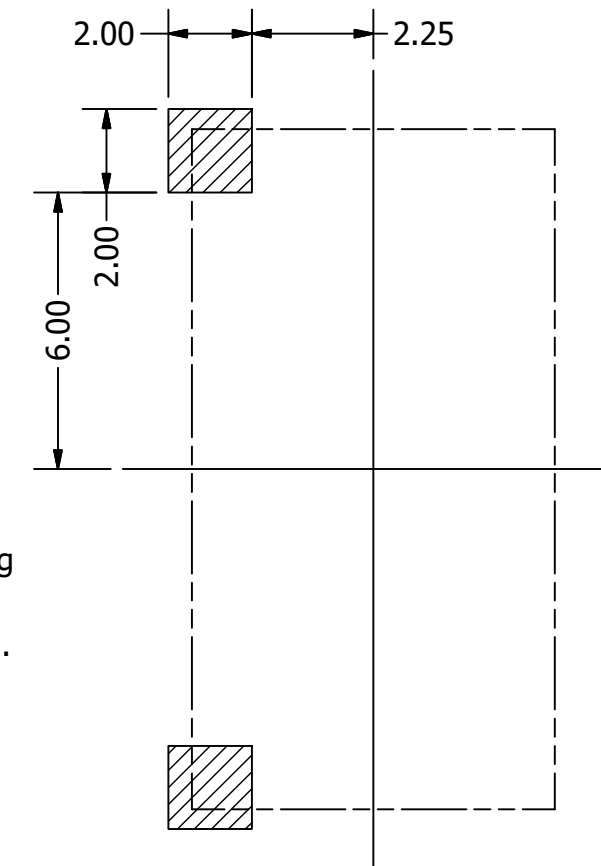

Top View

Side View (1)

Bottom View

Pad Layout

Side View (2)

Items	Specifications	Conditions
Sound Pressure Level	90.5	dB (@ 10cm), Avg.
Resonant Frequency	900	Hz
Frequency Range	900 ~ 10,000	Hz
Nominal Power	0.67	W
Max. Power	1	W
Impedance	6.5	Ω
Cone Material	Mylar	
Mount Type	Flush Mount	
Storage Temperature	-40 ~ +85	°C
Operating Temperature	-30 ~ +70	°C
Weight	0.8	g

REVISION HISTORY

REV	DESCRIPTION	DATE	APPROVED
	Released from Engineering	8/26/2016	J.S.
1	Add polarity marking, update SPL condition	9/22/2017	C.E.

NOTES

- 1) All dimensions are in mm unless otherwise noted
- 2) All tolerances are ± 0.5 mm unless otherwise noted
- 3) All parts meet RoHS
- 4) Subject to change or redrawn without notice