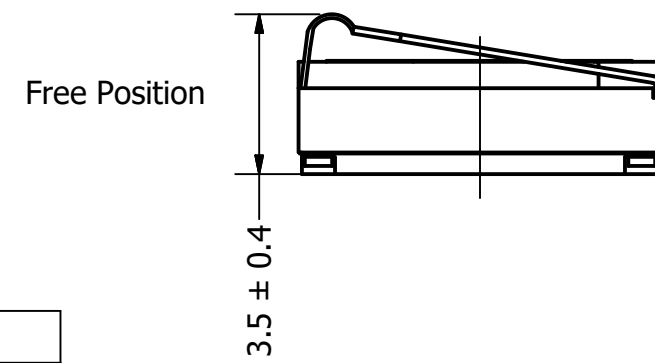

Top View

Side View (1)

Bottom View

Pad Layout

Side View (2)

Items	Specifications	Conditions
Sound Pressure Level	90.5	dB (@ 10cm), Avg.
Resonant Frequency	900	Hz
Frequency Range	900 ~ 10,000	Hz
Nominal Power	0.67	W
Max. Power	1	W
Impedance	6.5	Ω
Cone Material	Mylar	
Mount Type	Flush Mount	
Storage Temperature	-40 ~ +85	°C
Operating Temperature	-30 ~ +70	°C
Weight	0.8	g

REVISION HISTORY

REV	DESCRIPTION	DATE	APPROVED
	Released from Engineering	8/26/2016	J.S.
1	Add polarity marking, update SPL condition	9/22/2017	C.E.

NOTES

- 1) All dimensions are in mm unless otherwise noted
- 2) All tolerances are ± 0.5 mm unless otherwise noted
- 3) All parts meet RoHS
- 4) Subject to change or redrawn without notice