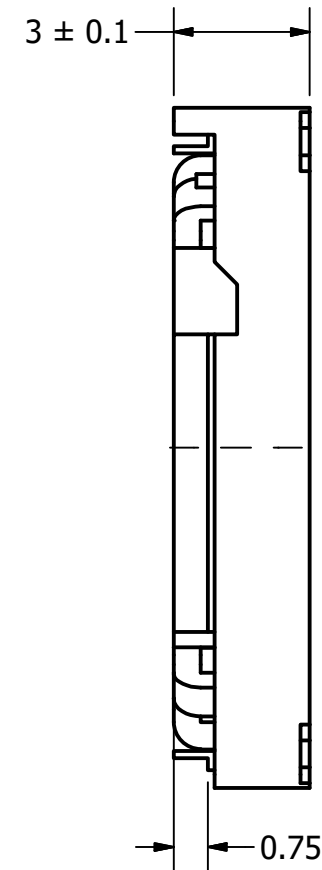

Part Number:	SM150908-4	
DRAWN	CJ	3/9/2018
CHECKED	C.H.	3/9/2018
Description:	Dynamic Speaker	APPROVED
		C.E. 3/9/2018
This document contains data proprietary to DB Unlimited. Any use or reproduction, in any form, without prior written permission of DB Unlimited is prohibited. All terms and conditions can be found at www.dbunlimitedco.com		

Top View

Side View

Bottom View

Items	Specifications	Conditions
Sound Pressure Level	95.5	dB (@ 10cm)
Resonant Frequency	900	Hz
Frequency Range	900 ~ 10,000	Hz
Nominal Power	1	W
Max. Power	1.3	W
Impedance	8	Ω
Cone Material	Polymer	
Mount Type	Flush Mount	
Storage Temperature	-40 ~ +85	°C
Operating Temperature	-30 ~ +70	°C
Weight	1.6	g

REVISION HISTORY			
REV	DESCRIPTION	DATE	APPROVED
	Released from Engineering	3/9/2018	C.E.

NOTES	
1)	All dimensions are in mm unless otherwise noted
2)	All tolerances are ± 0.2 mm unless otherwise noted
3)	All parts meet RoHS
4)	Subject to change or redrawn without notice