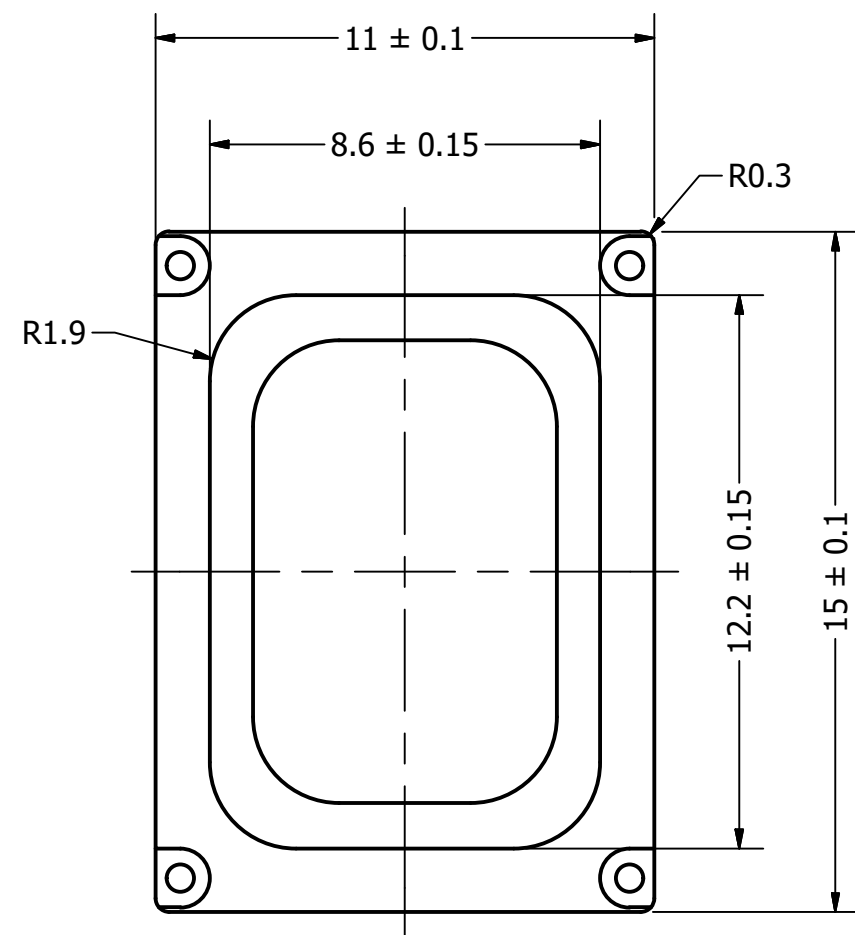

Part Number:	SM150908-4	
DRAWN	CJ	3/9/2018
CHECKED	C.H.	3/9/2018
Description:	Dynamic Speaker	APPROVED
		C.E. 3/9/2018
This document contains data proprietary to DB Unlimited. Any use or reproduction, in any form, without prior written permission of DB Unlimited is prohibited. All terms and conditions can be found at www.dbunlimitedco.com		

Top View

Side View

Bottom View

Items	Specifications	Conditions
Sound Pressure Level	95.5	dB (@ 10cm)
Resonant Frequency	900	Hz
Frequency Range	900 ~ 10,000	Hz
Nominal Power	1	W
Max. Power	1.3	W
Impedance	8	Ω
Cone Material	Polymer	
Mount Type	Flush Mount	
Storage Temperature	-40 ~ +85	°C
Operating Temperature	-30 ~ +70	°C
Weight	1.6	g

REVISION HISTORY			
REV	DESCRIPTION	DATE	APPROVED
	Released from Engineering	3/9/2018	C.E.

NOTES	
1)	All dimensions are in mm unless otherwise noted
2)	All tolerances are ± 0.2 mm unless otherwise noted
3)	All parts meet RoHS
4)	Subject to change or redrawn without notice