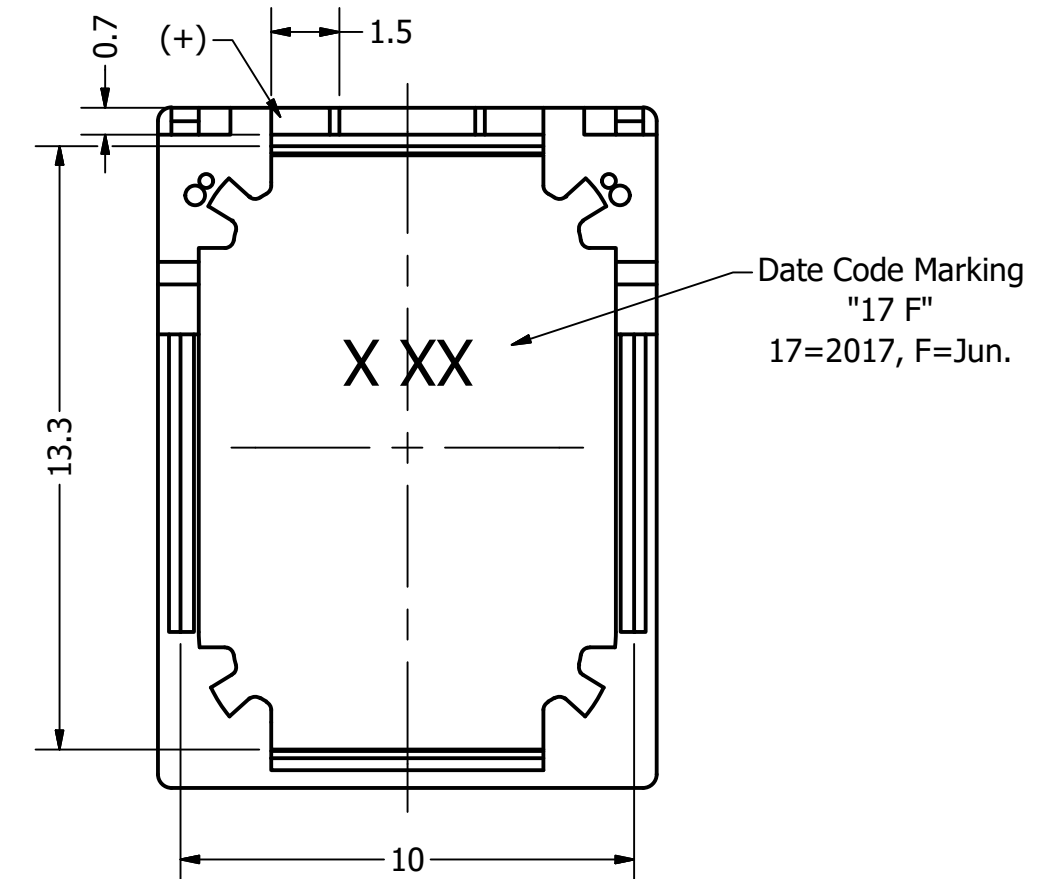

Part Number:	SM150908-4	
DRAWN	CJ	3/9/2018
CHECKED	C.H.	3/9/2018
Description:	Dynamic Speaker	APPROVED
		C.E. 3/9/2018
This document contains data proprietary to DB Unlimited. Any use or reproduction, in any form, without prior written permission of DB Unlimited is prohibited. All terms and conditions can be found at www.dbunlimitedco.com		

Top View

Side View

Bottom View

Items	Specifications	Conditions
Sound Pressure Level	95.5	dB (@ 10cm)
Resonant Frequency	900	Hz
Frequency Range	900 ~ 10,000	Hz
Nominal Power	1	W
Max. Power	1.3	W
Impedance	8	Ω
Cone Material	Polymer	
Mount Type	Flush Mount	
Storage Temperature	-40 ~ +85	°C
Operating Temperature	-30 ~ +70	°C
Weight	1.6	g

REVISION HISTORY			
REV	DESCRIPTION	DATE	APPROVED
	Released from Engineering	3/9/2018	C.E.

NOTES	
1)	All dimensions are in mm unless otherwise noted
2)	All tolerances are ± 0.2 mm unless otherwise noted
3)	All parts meet RoHS
4)	Subject to change or redrawn without notice